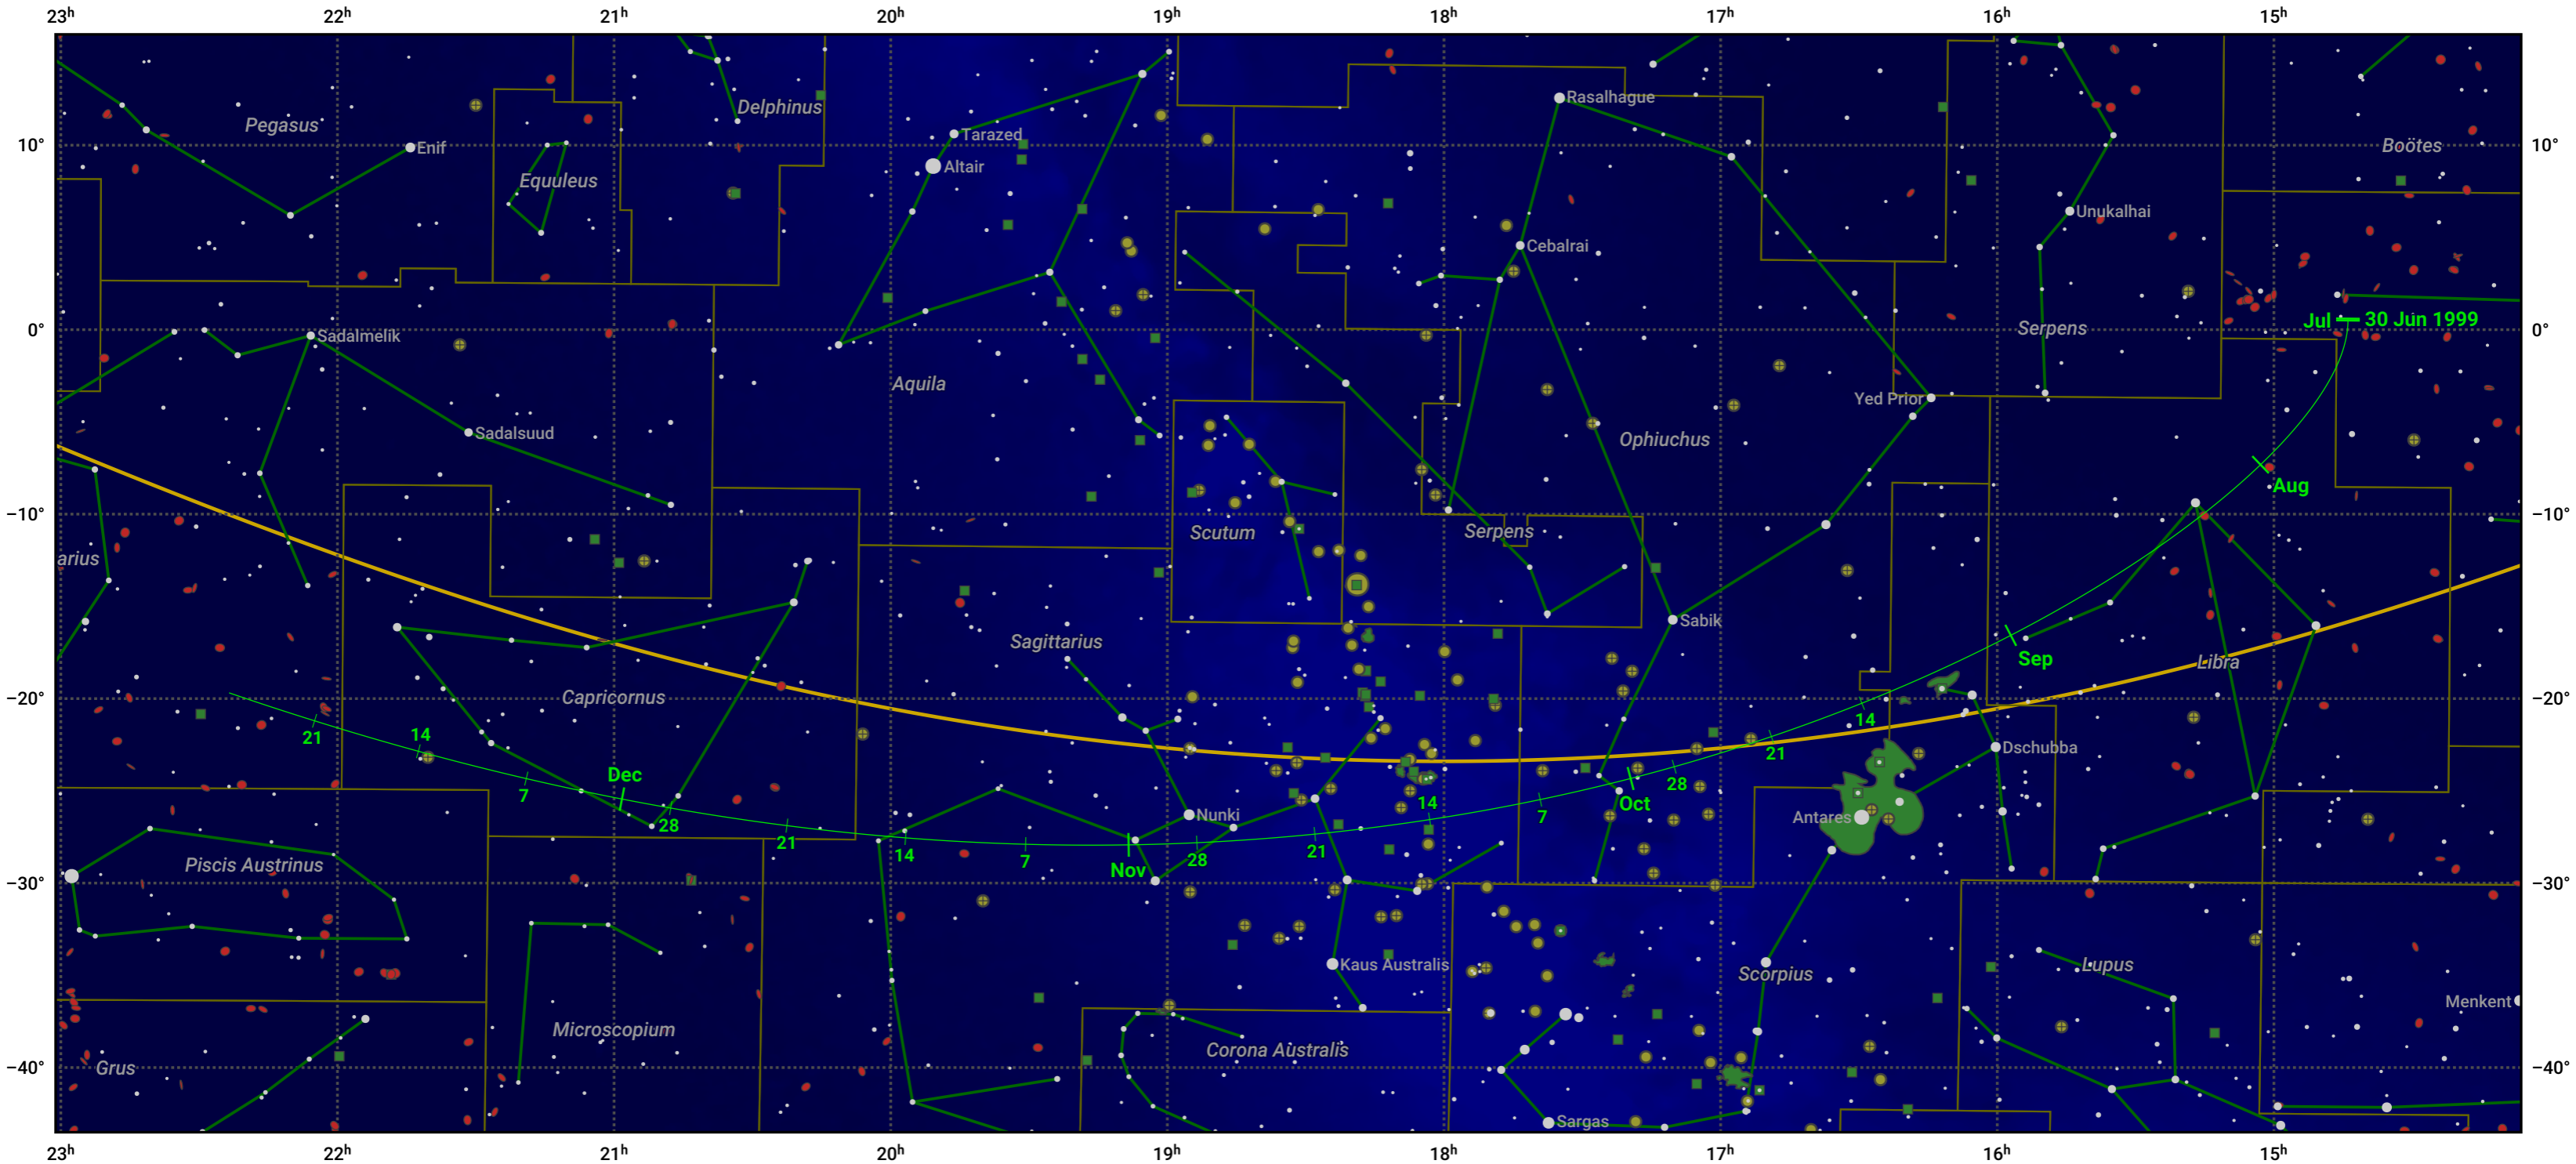

# The path of 10P/Tempel starting on 30 Jun 1999

© Dominic Ford 2011–2024. Date markers placed at midnight UTC. Downloaded from <https://in-the-sky.org>

Magnitude scale: ● 6.0 ● 5.0 ● 4.0 ● 3.0 ● 2.0 ● 1.0 ● 0.0

— Ecliptic Plane

● Galaxy ■ Bright nebula ● Open cluster ● Globular cluster

Date	Mag
1999 Jul 1	11.0
1999 Sep 1	10.1
1999 Sep 9	10.0
1999 Nov 1	10.2
1999 Dec 9	11.1