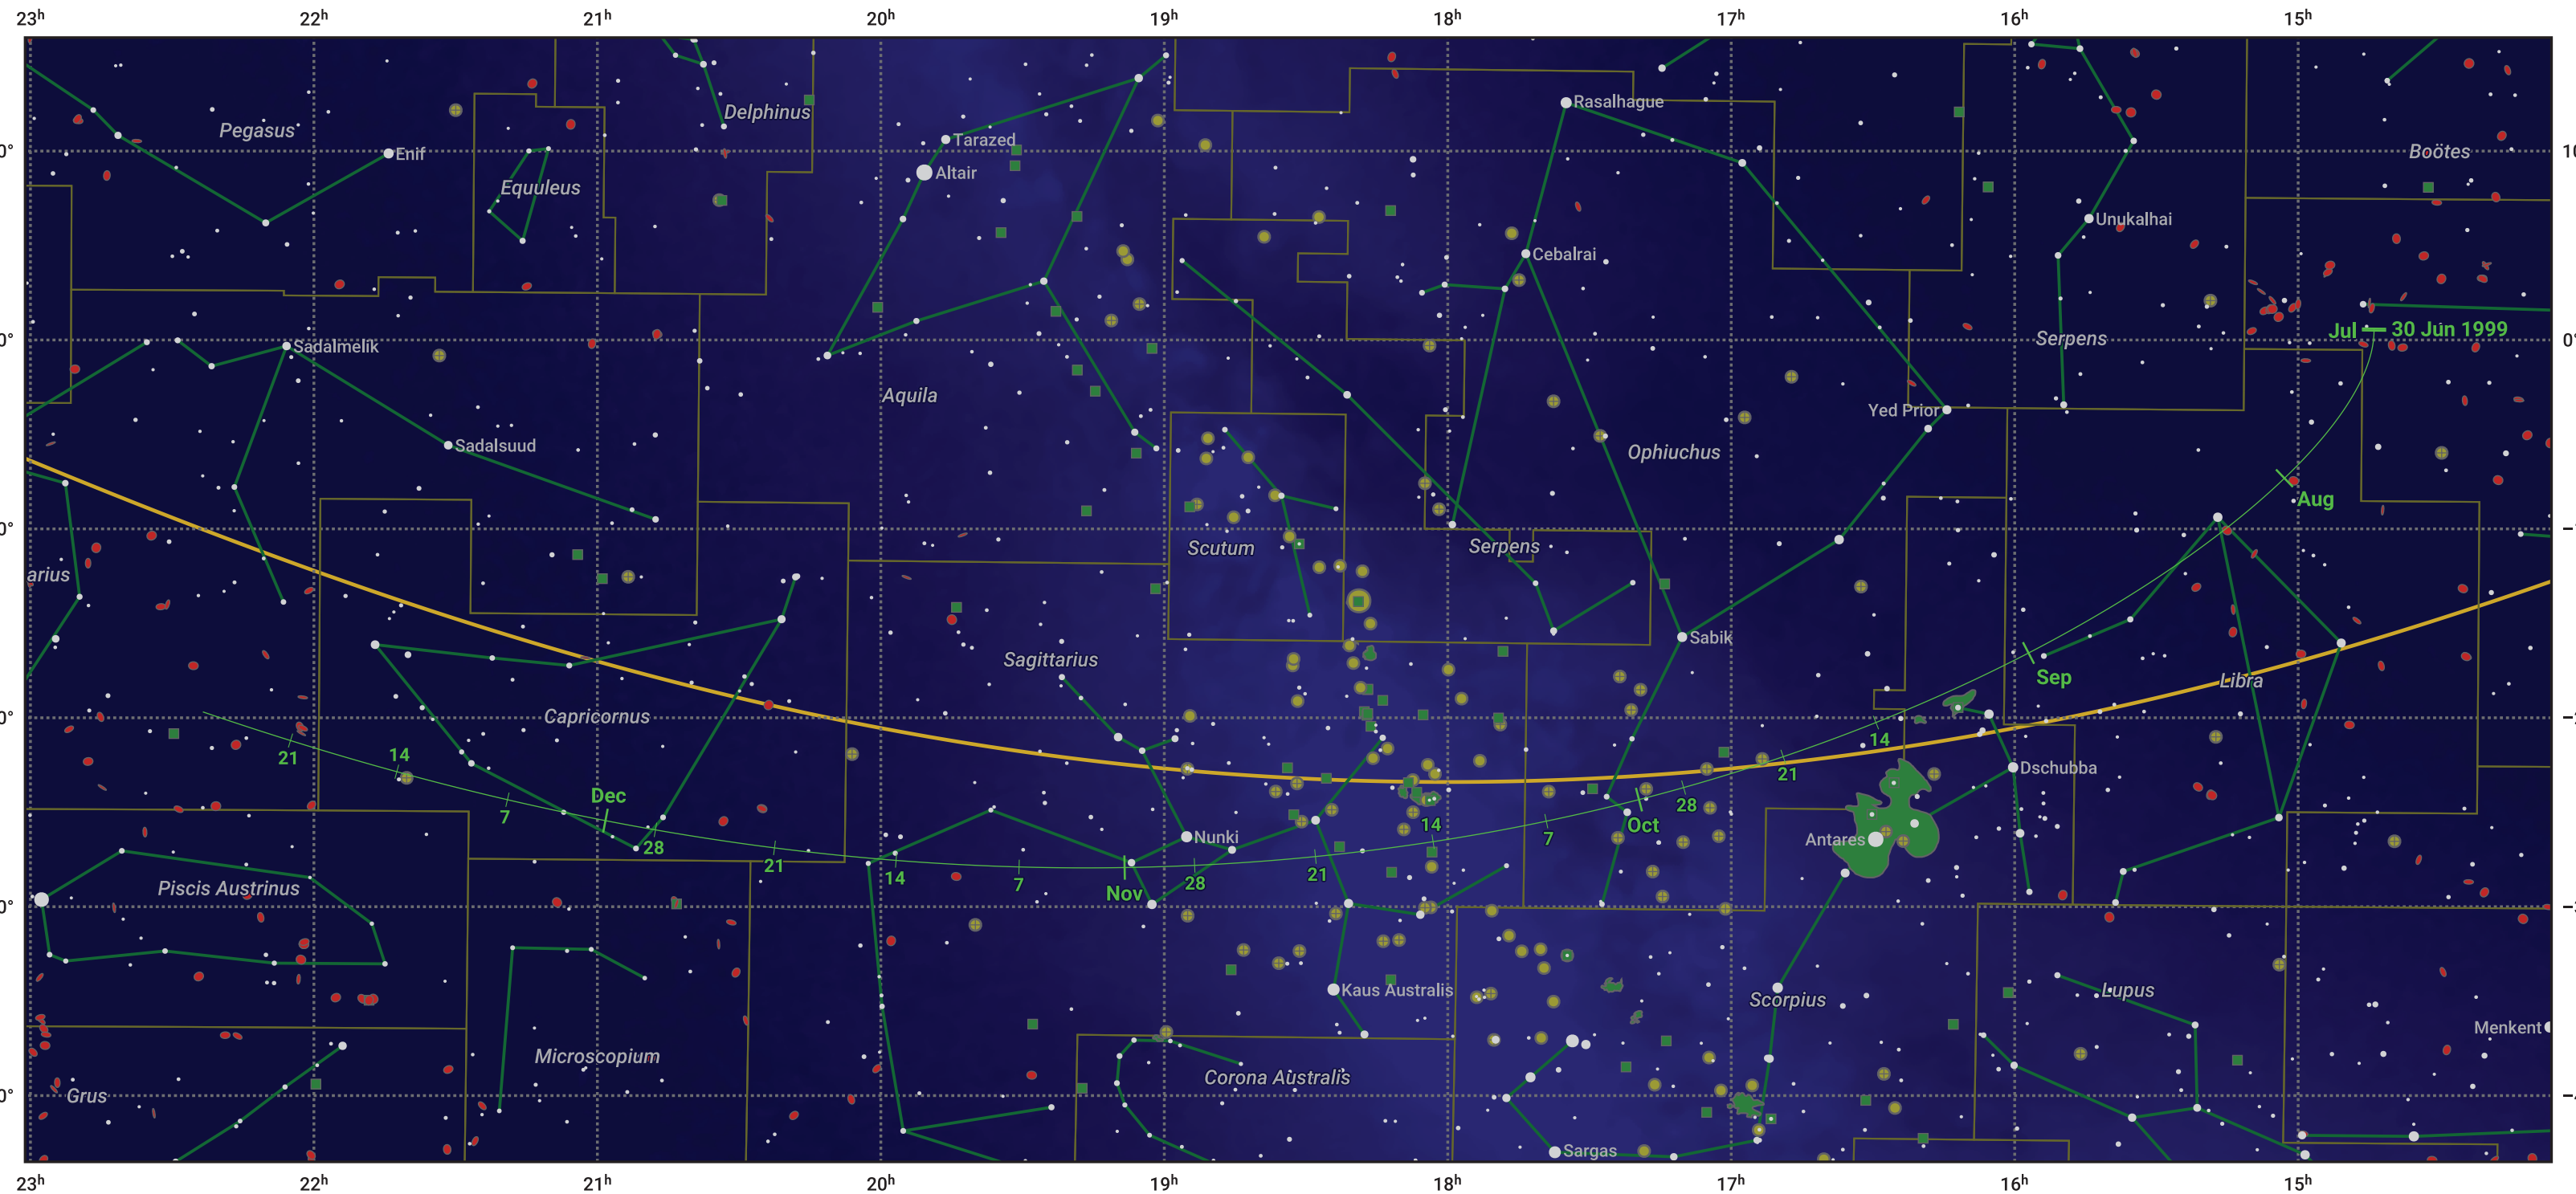

The path of 10P/Tempel starting on 30 Jun 1999

© Dominic Ford 2011–2024. Date markers placed at midnight UTC. Downloaded from <https://in-the-sky.org>

Magnitude scale: ● 6.0 ● 5.0 ● 4.0 ● 3.0 ● 2.0 ● 1.0 ● 0.0

— Ecliptic Plane

- Galaxy
- Bright nebula
- Open cluster
- ⊕ Globular cluster

Date	Mag
1999 Jul 1	11.0
1999 Sep 1	10.1
1999 Sep 9	10.0
1999 Nov 1	10.2
1999 Dec 9	11.1