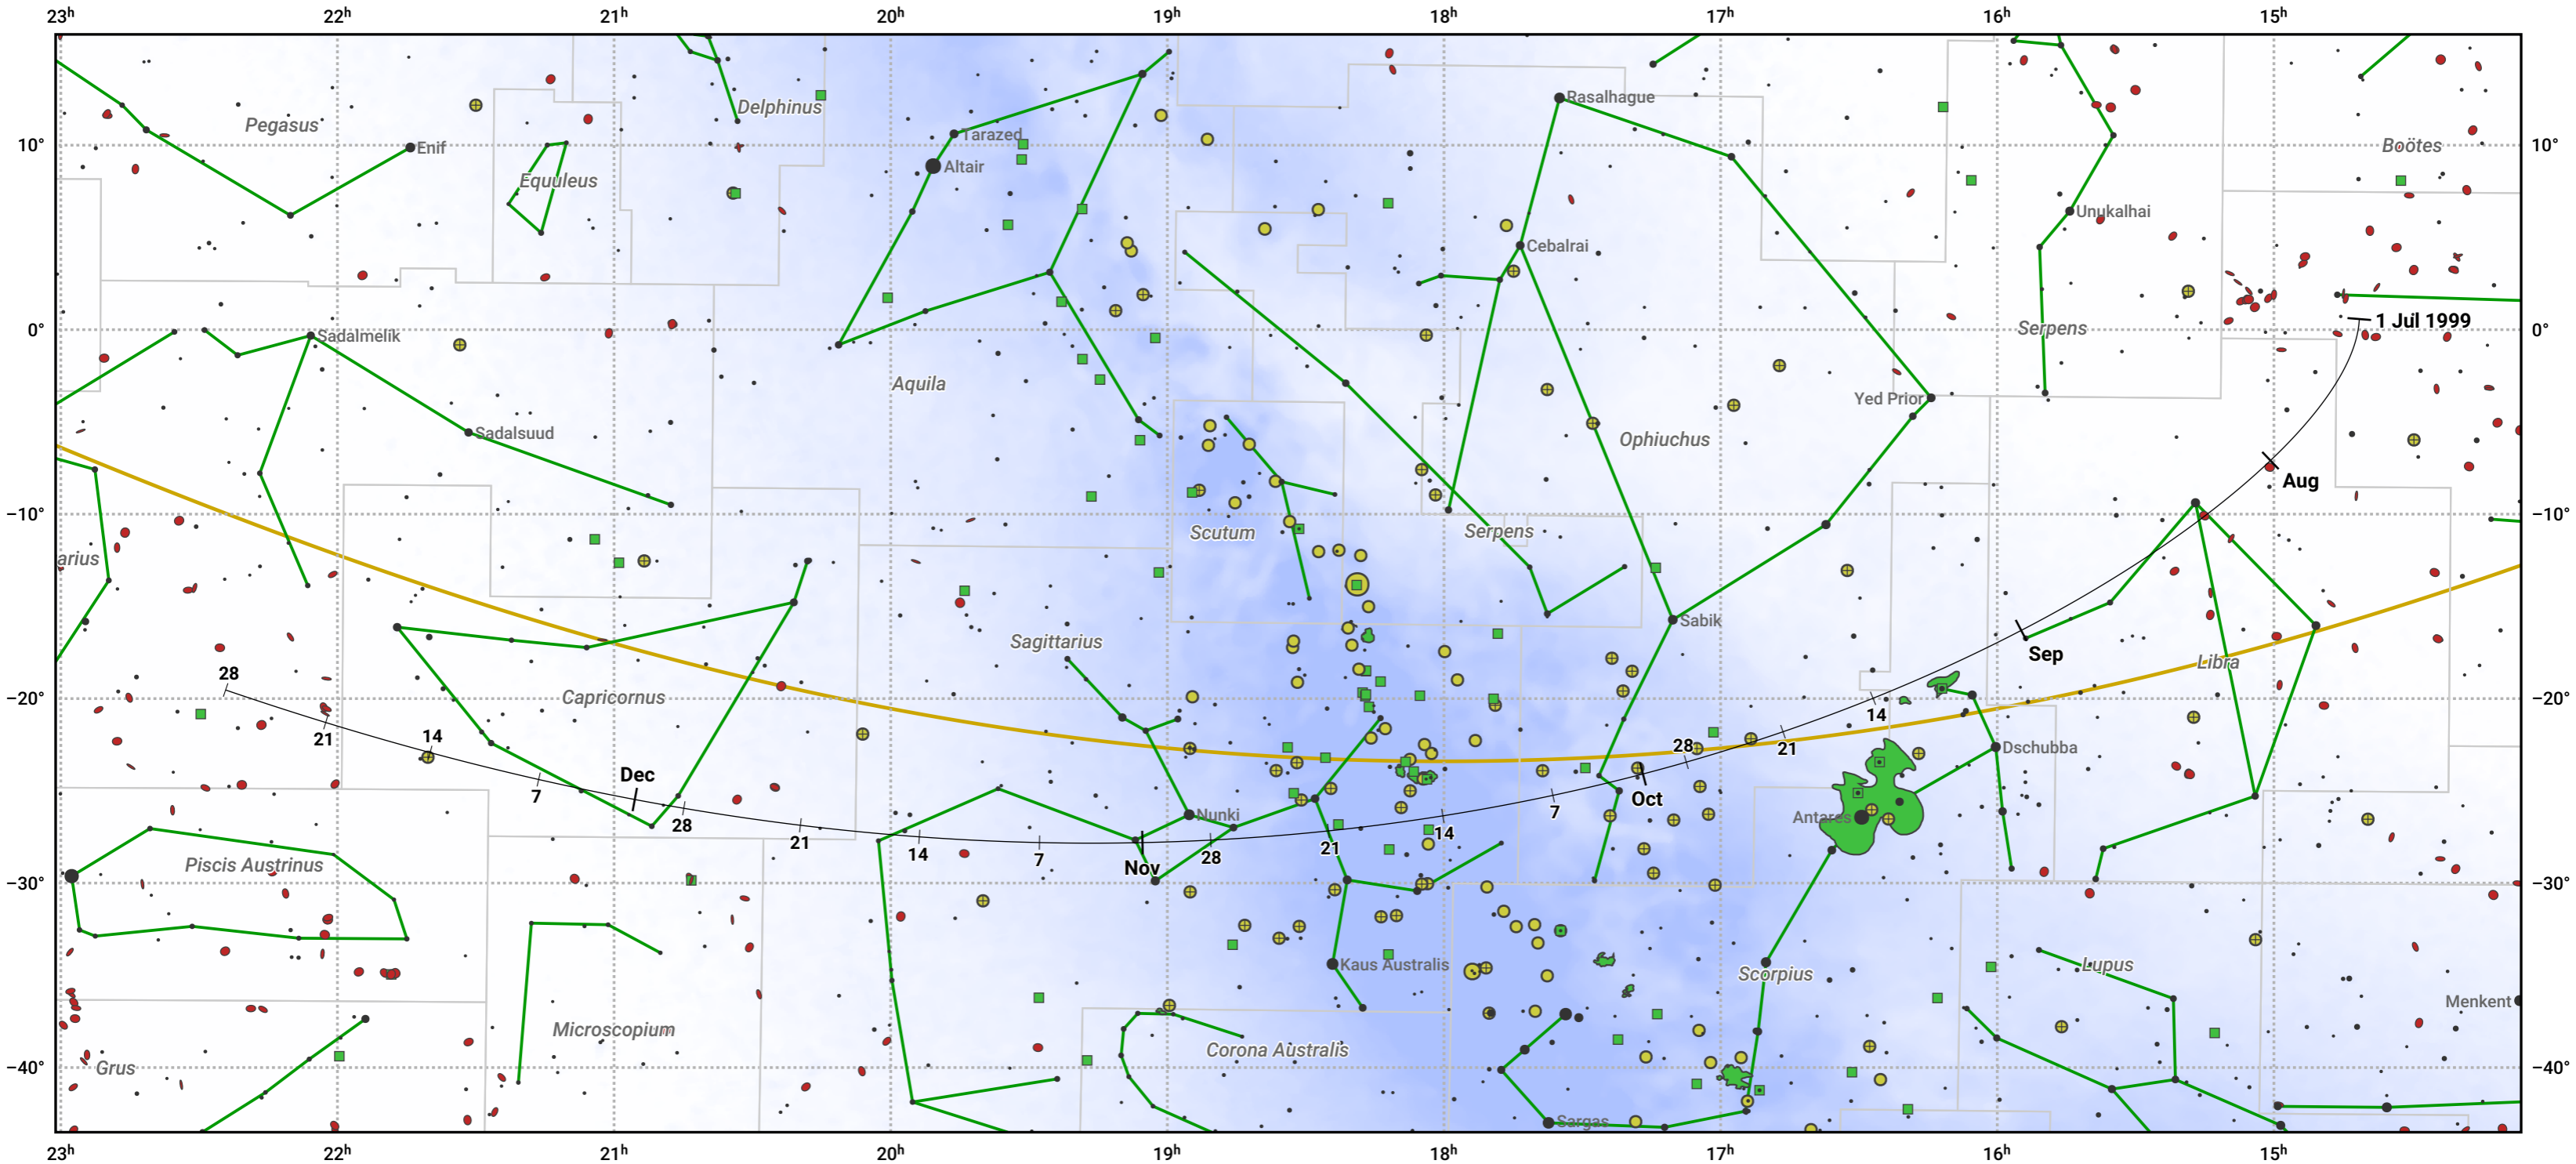

The path of 10P/Tempel starting on 1 Jul 1999

© Dominic Ford 2011–2024. Date markers placed at midnight UTC. Downloaded from <https://in-the-sky.org>

Magnitude scale: ● 6.0 ● 5.0 ● 4.0 ● 3.0 ● 2.0 ● 1.0 ● 0.0

— Ecliptic Plane

● Galaxy ■ Bright nebula ● Open cluster ⊕ Globular cluster

Date	Mag
1999 Jul 1	11.1
1999 Sep 1	10.2
1999 Sep 9	10.1
1999 Nov 1	10.2
1999 Dec 11	11.1