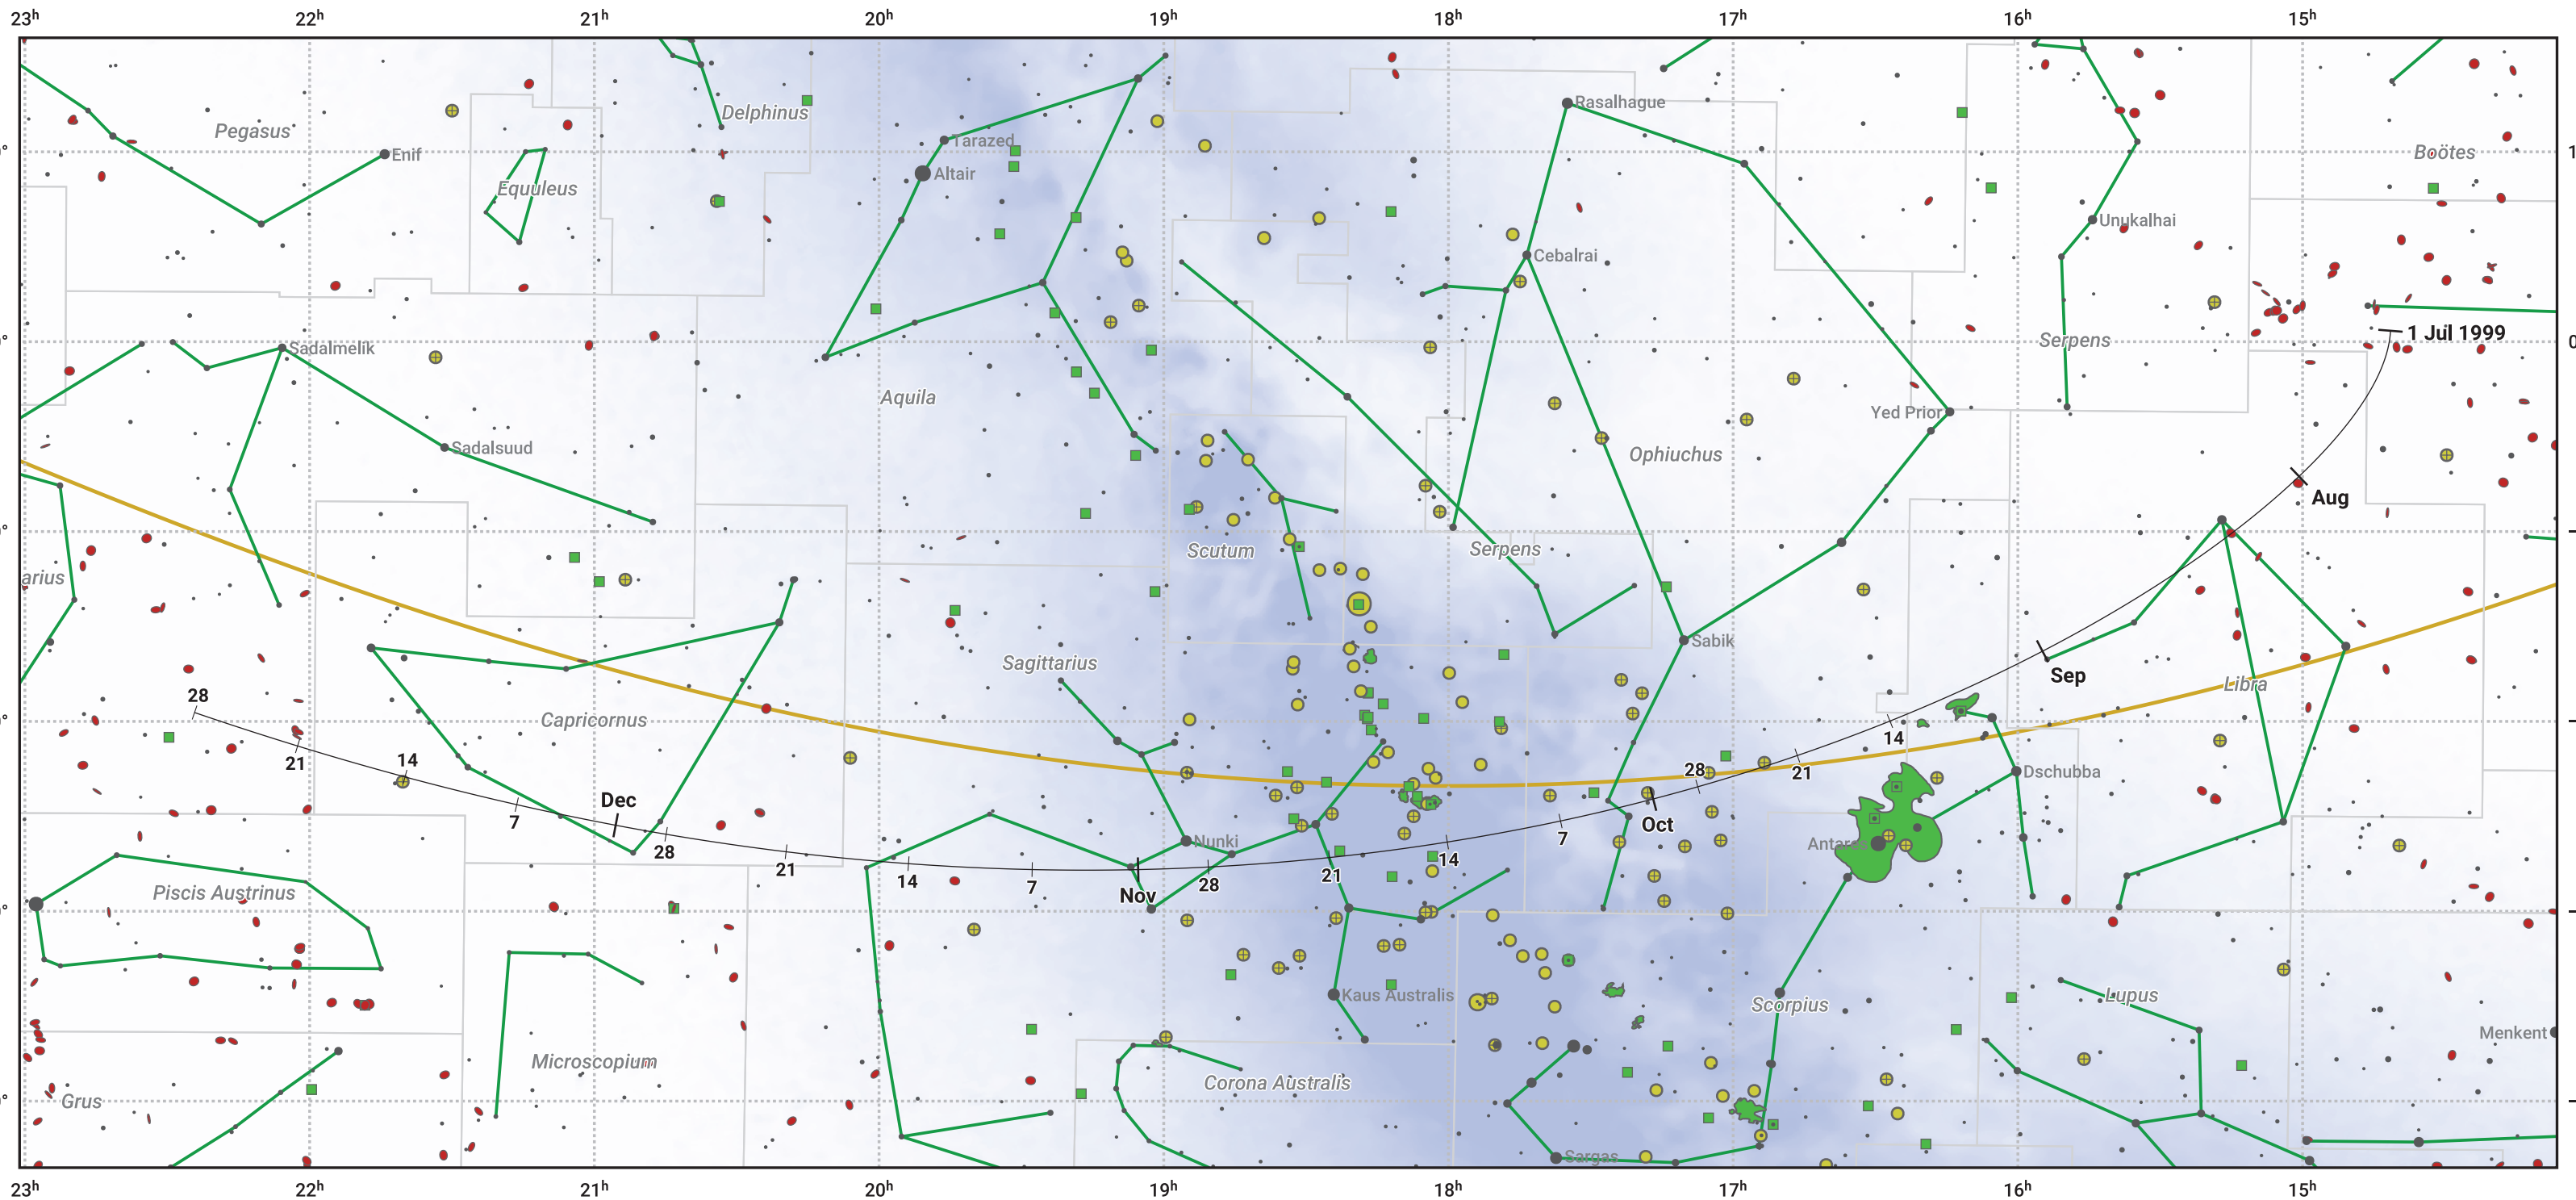

# The path of 10P/Tempel starting on 1 Jul 1999

© Dominic Ford 2011–2024. Date markers placed at midnight UTC. Downloaded from <https://in-the-sky.org>

Magnitude scale: ● 6.0 ● 5.0 ● 4.0 ● 3.0 ● 2.0 ● 1.0 ● 0.0

— Ecliptic Plane

● Galaxy    ■ Bright nebula    ● Open cluster    ⊕ Globular cluster

| Date        | Mag  |
|-------------|------|
| 1999 Jul 1  | 11.1 |
| 1999 Sep 1  | 10.2 |
| 1999 Sep 9  | 10.1 |
| 1999 Nov 1  | 10.2 |
| 1999 Dec 11 | 11.1 |