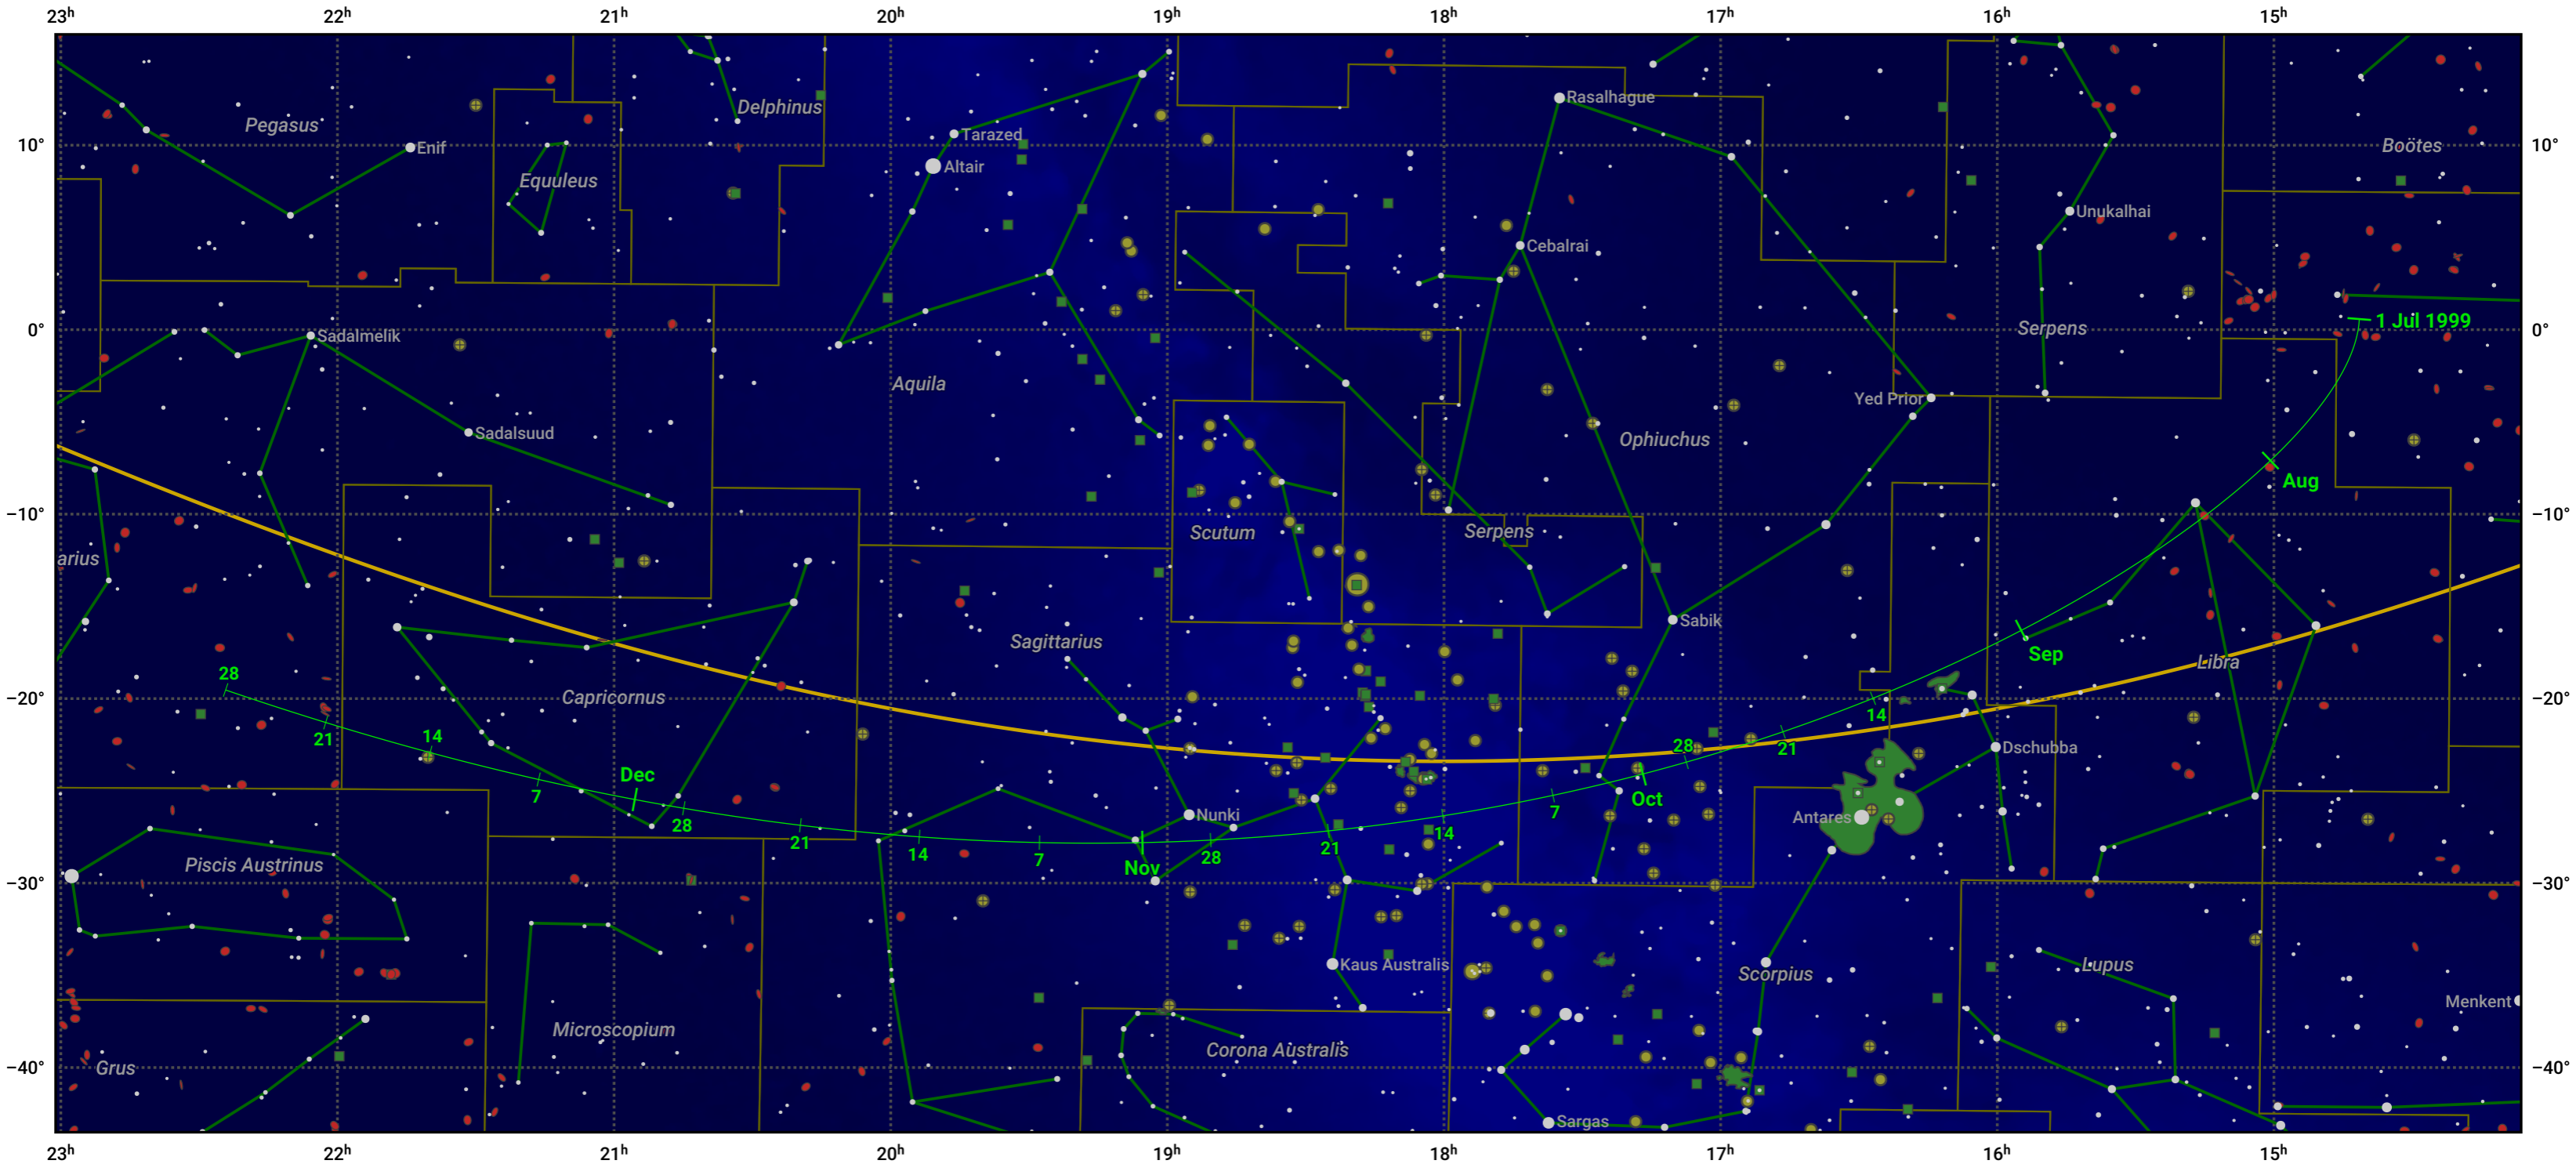

# The path of 10P/Tempel starting on 1 Jul 1999

© Dominic Ford 2011–2024. Date markers placed at midnight UTC. Downloaded from <https://in-the-sky.org>

Magnitude scale: ● 6.0 ● 5.0 ● 4.0 ● 3.0 ● 2.0 ● 1.0 ● 0.0

— Ecliptic Plane

● Galaxy ■ Bright nebula ● Open cluster ● Globular cluster

Date	Mag
1999 Jul 1	11.1
1999 Sep 1	10.2
1999 Sep 9	10.1
1999 Nov 1	10.2
1999 Dec 11	11.1