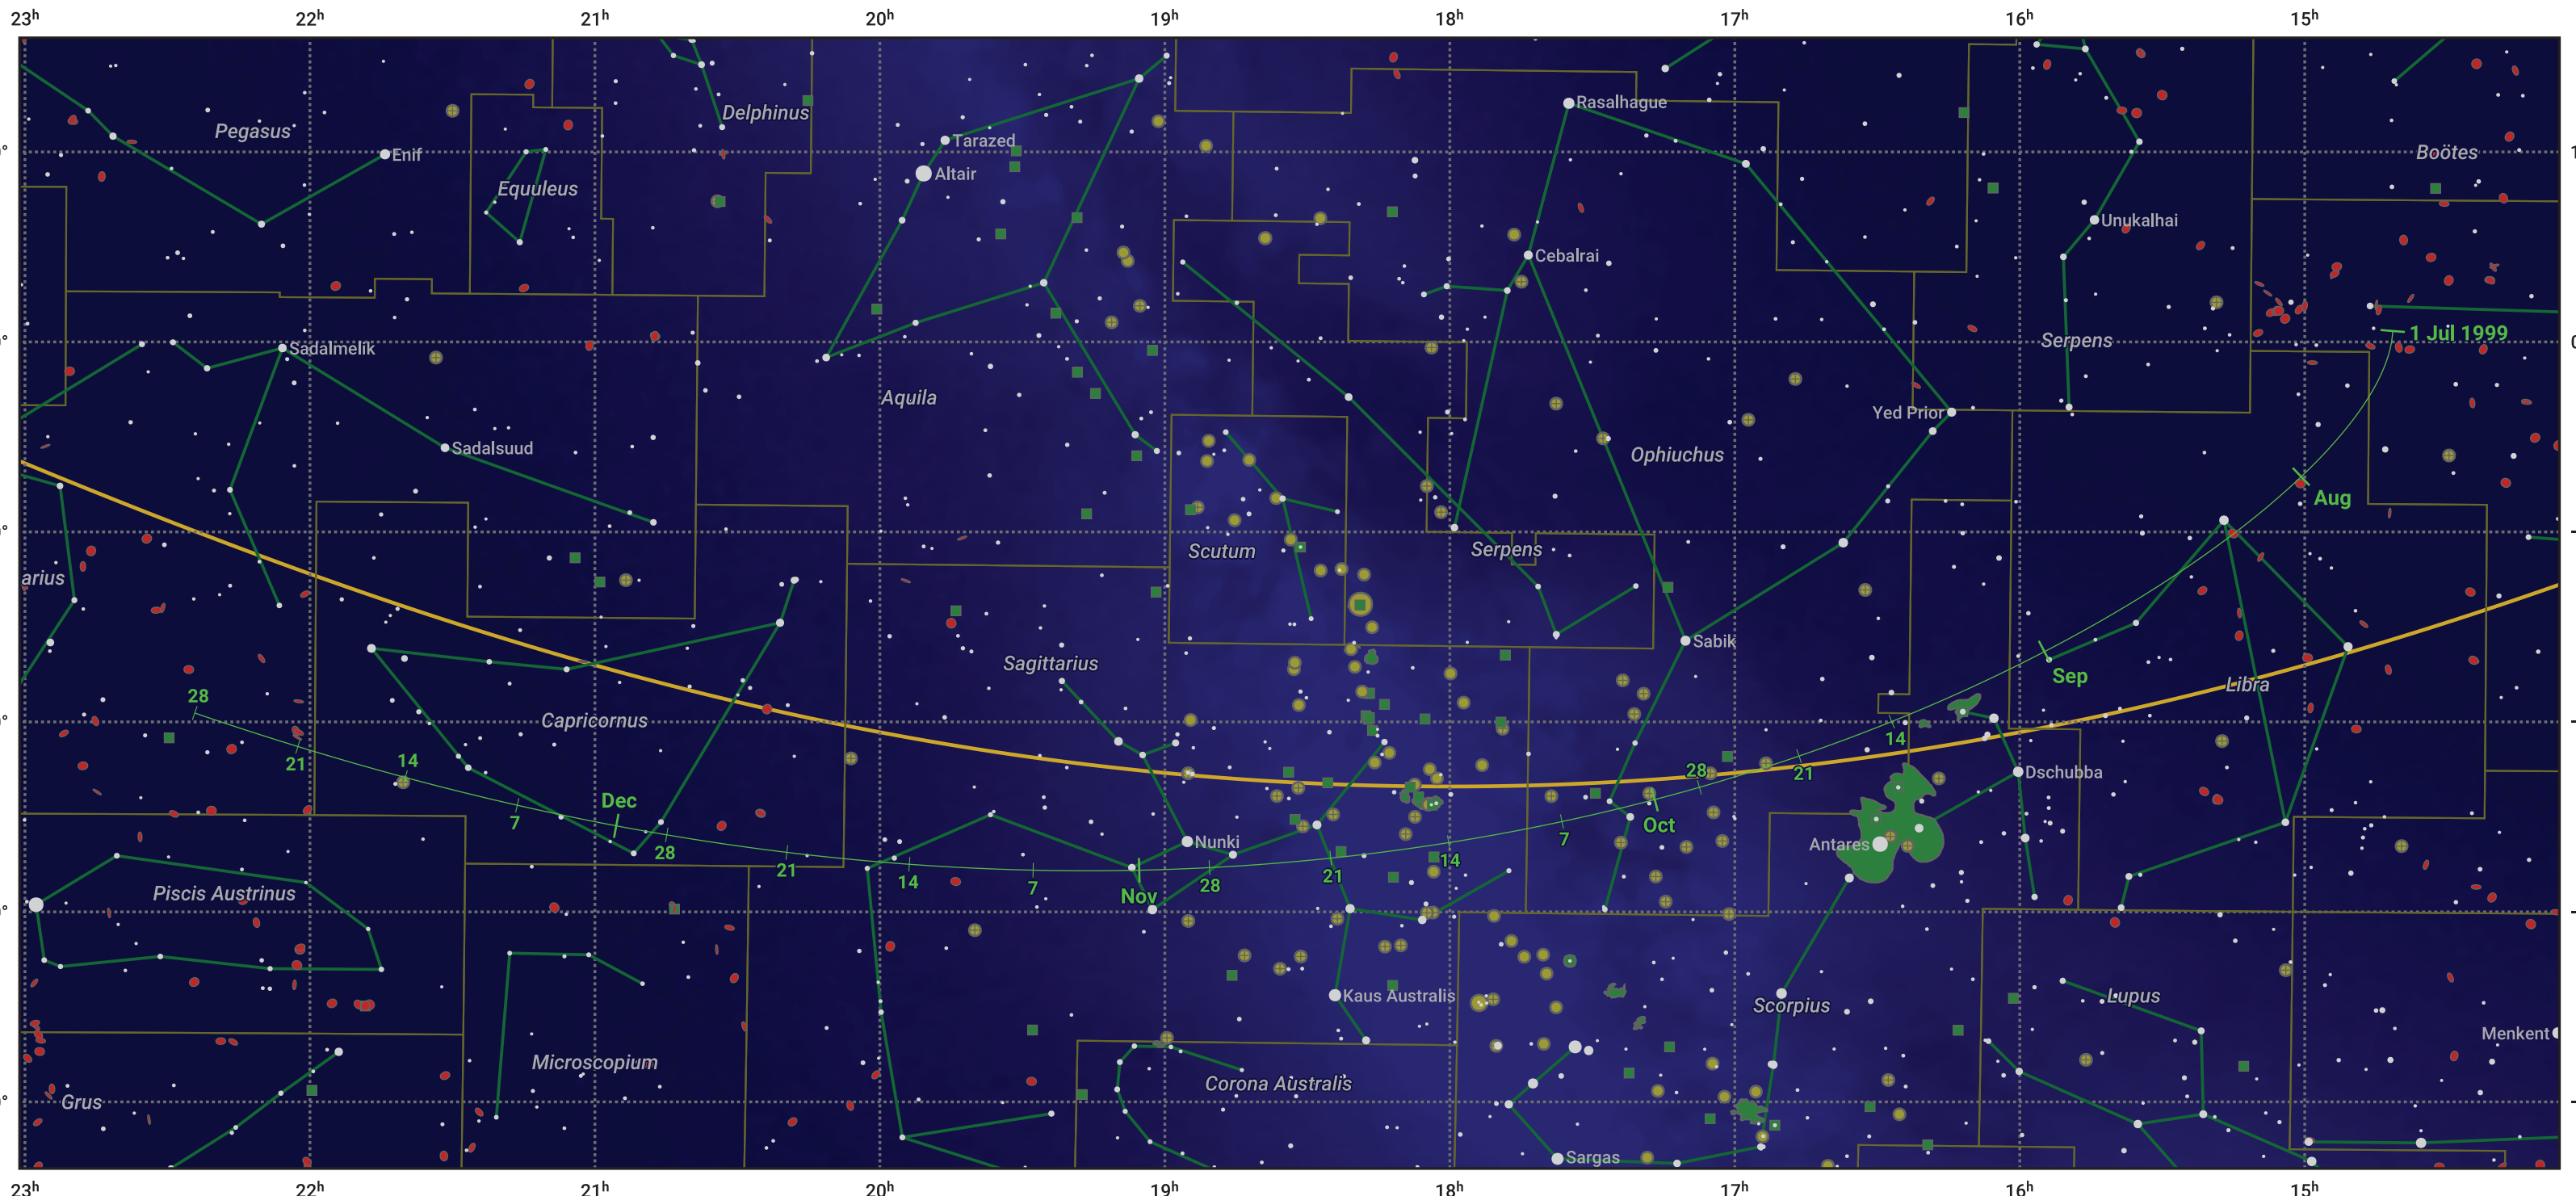

The path of 10P/Tempel starting on 1 Jul 1999

© Dominic Ford 2011–2024. Date markers placed at midnight UTC. Downloaded from <https://in-the-sky.org>

Magnitude scale: ● 6.0 ● 5.0 ● 4.0 ● 3.0 ● 2.0 ● 1.0 ● 0.0

— Ecliptic Plane

● Galaxy
 ■ Bright nebula
 ● Open cluster
 ⊕ Globular cluster

Date	Mag
1999 Jul 1	11.1
1999 Sep 1	10.2
1999 Sep 9	10.1
1999 Nov 1	10.2
1999 Dec 11	11.1