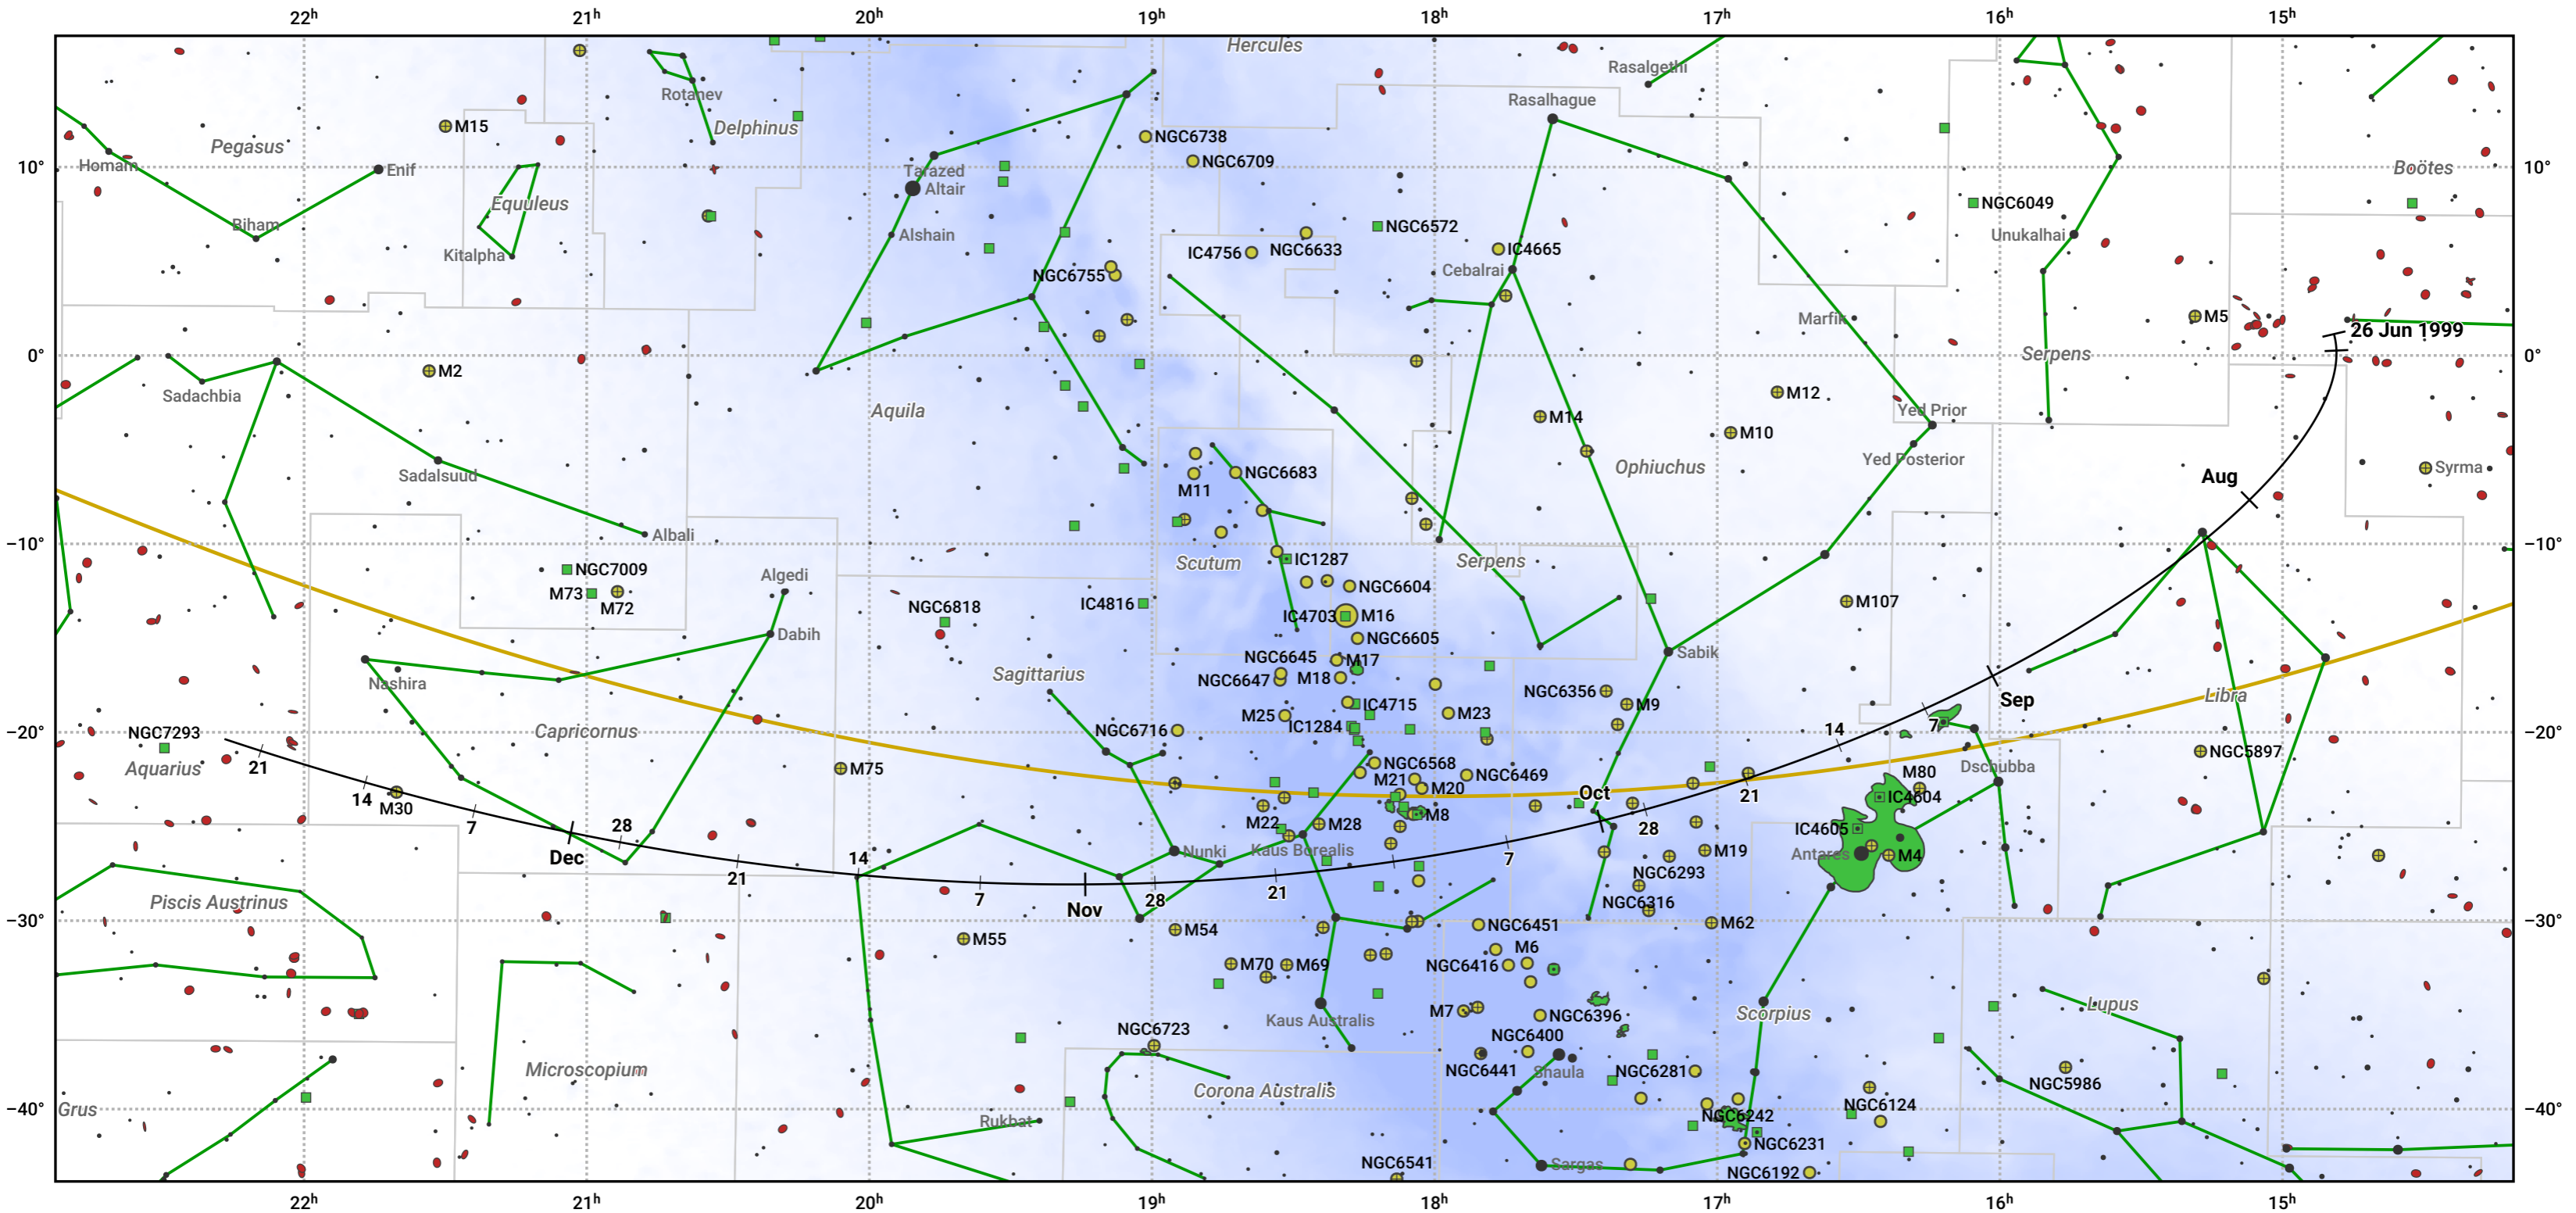

The path of 10P/Tempel starting on 26 Jun 1999

© Dominic Ford 2011–2024. Date markers placed at midnight UTC. Downloaded from <https://in-the-sky.org>

Magnitude scale: 6.0 5.0 4.0 3.0 2.0 1.0 0.0

— Ecliptic Plane

● Galaxy ■ Bright nebula ● Open cluster ⊕ Globular cluster

Date	Mag
1999 Jul 1	10.9
1999 Sep 1	10.0
1999 Sep 5	10.0
1999 Nov 1	10.2
1999 Dec 5	11.0