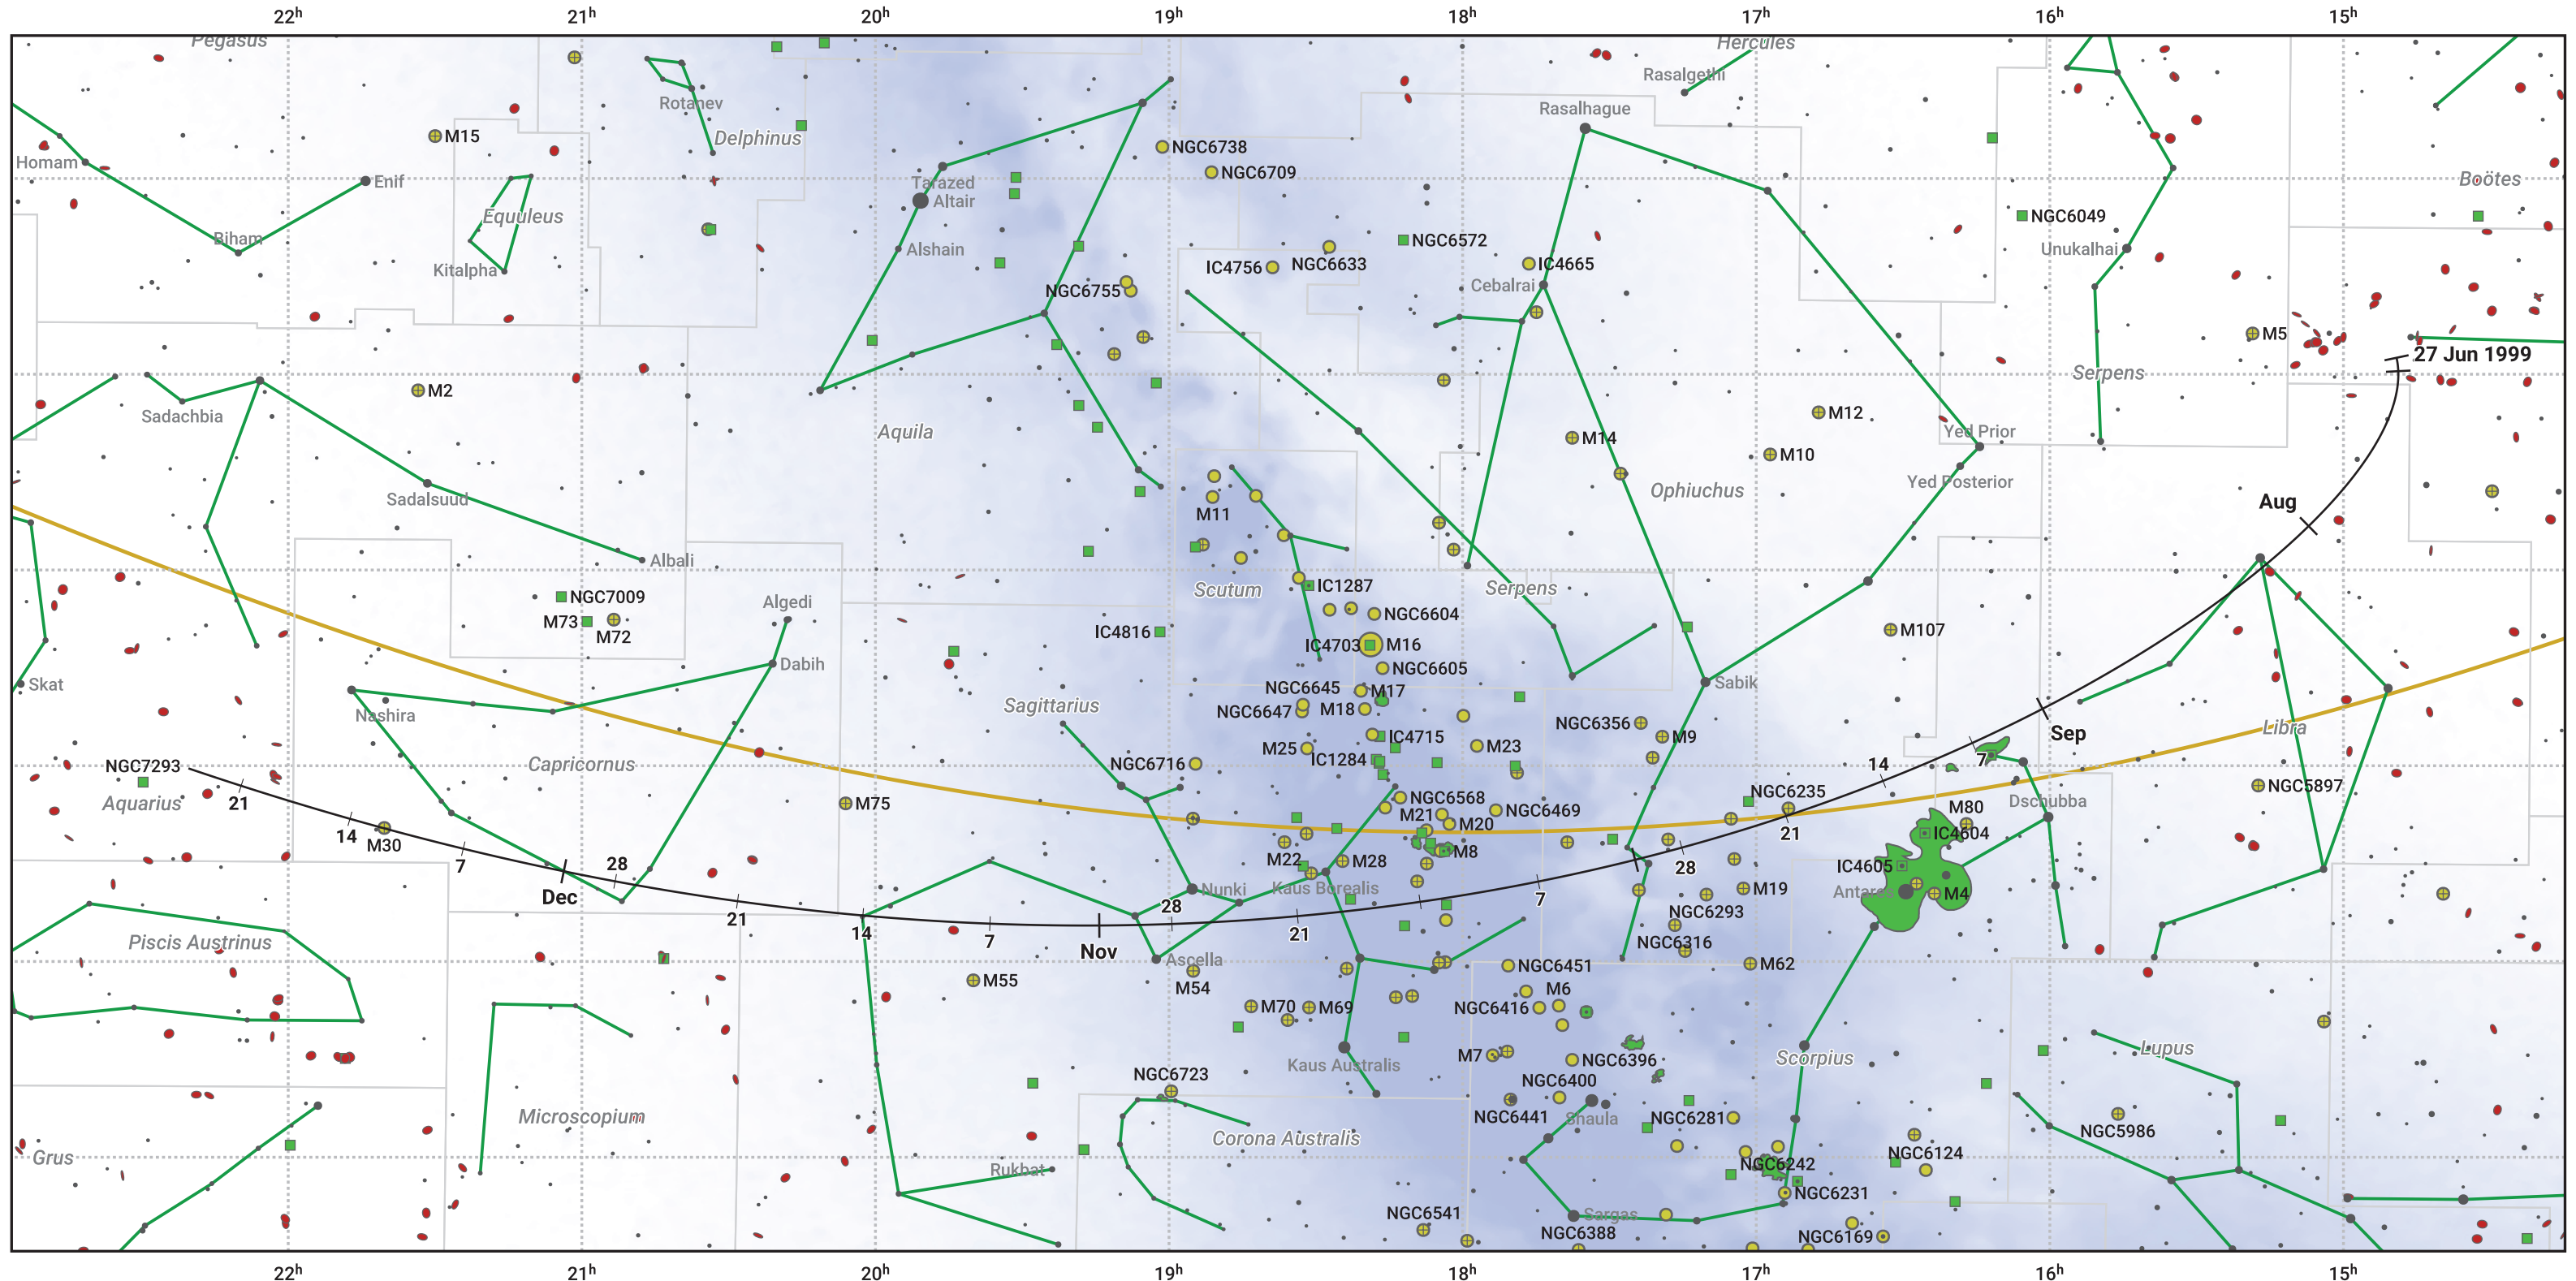

The path of 10P/Tempel starting on 27 Jun 1999

© Dominic Ford 2011–2024. Date markers placed at midnight UTC. Downloaded from <https://in-the-sky.org>

Magnitude scale: ● 6.0 ● 5.0 ● 4.0 ● 3.0 ● 2.0 ● 1.0 ● 0.0

— Ecliptic Plane

● Galaxy ● Bright nebula ● Open cluster ● Globular cluster

Date	Mag
1999 Jul 1	10.9
1999 Sep 1	10.0
1999 Sep 5	10.0
1999 Nov 1	10.2
1999 Dec 6	11.0