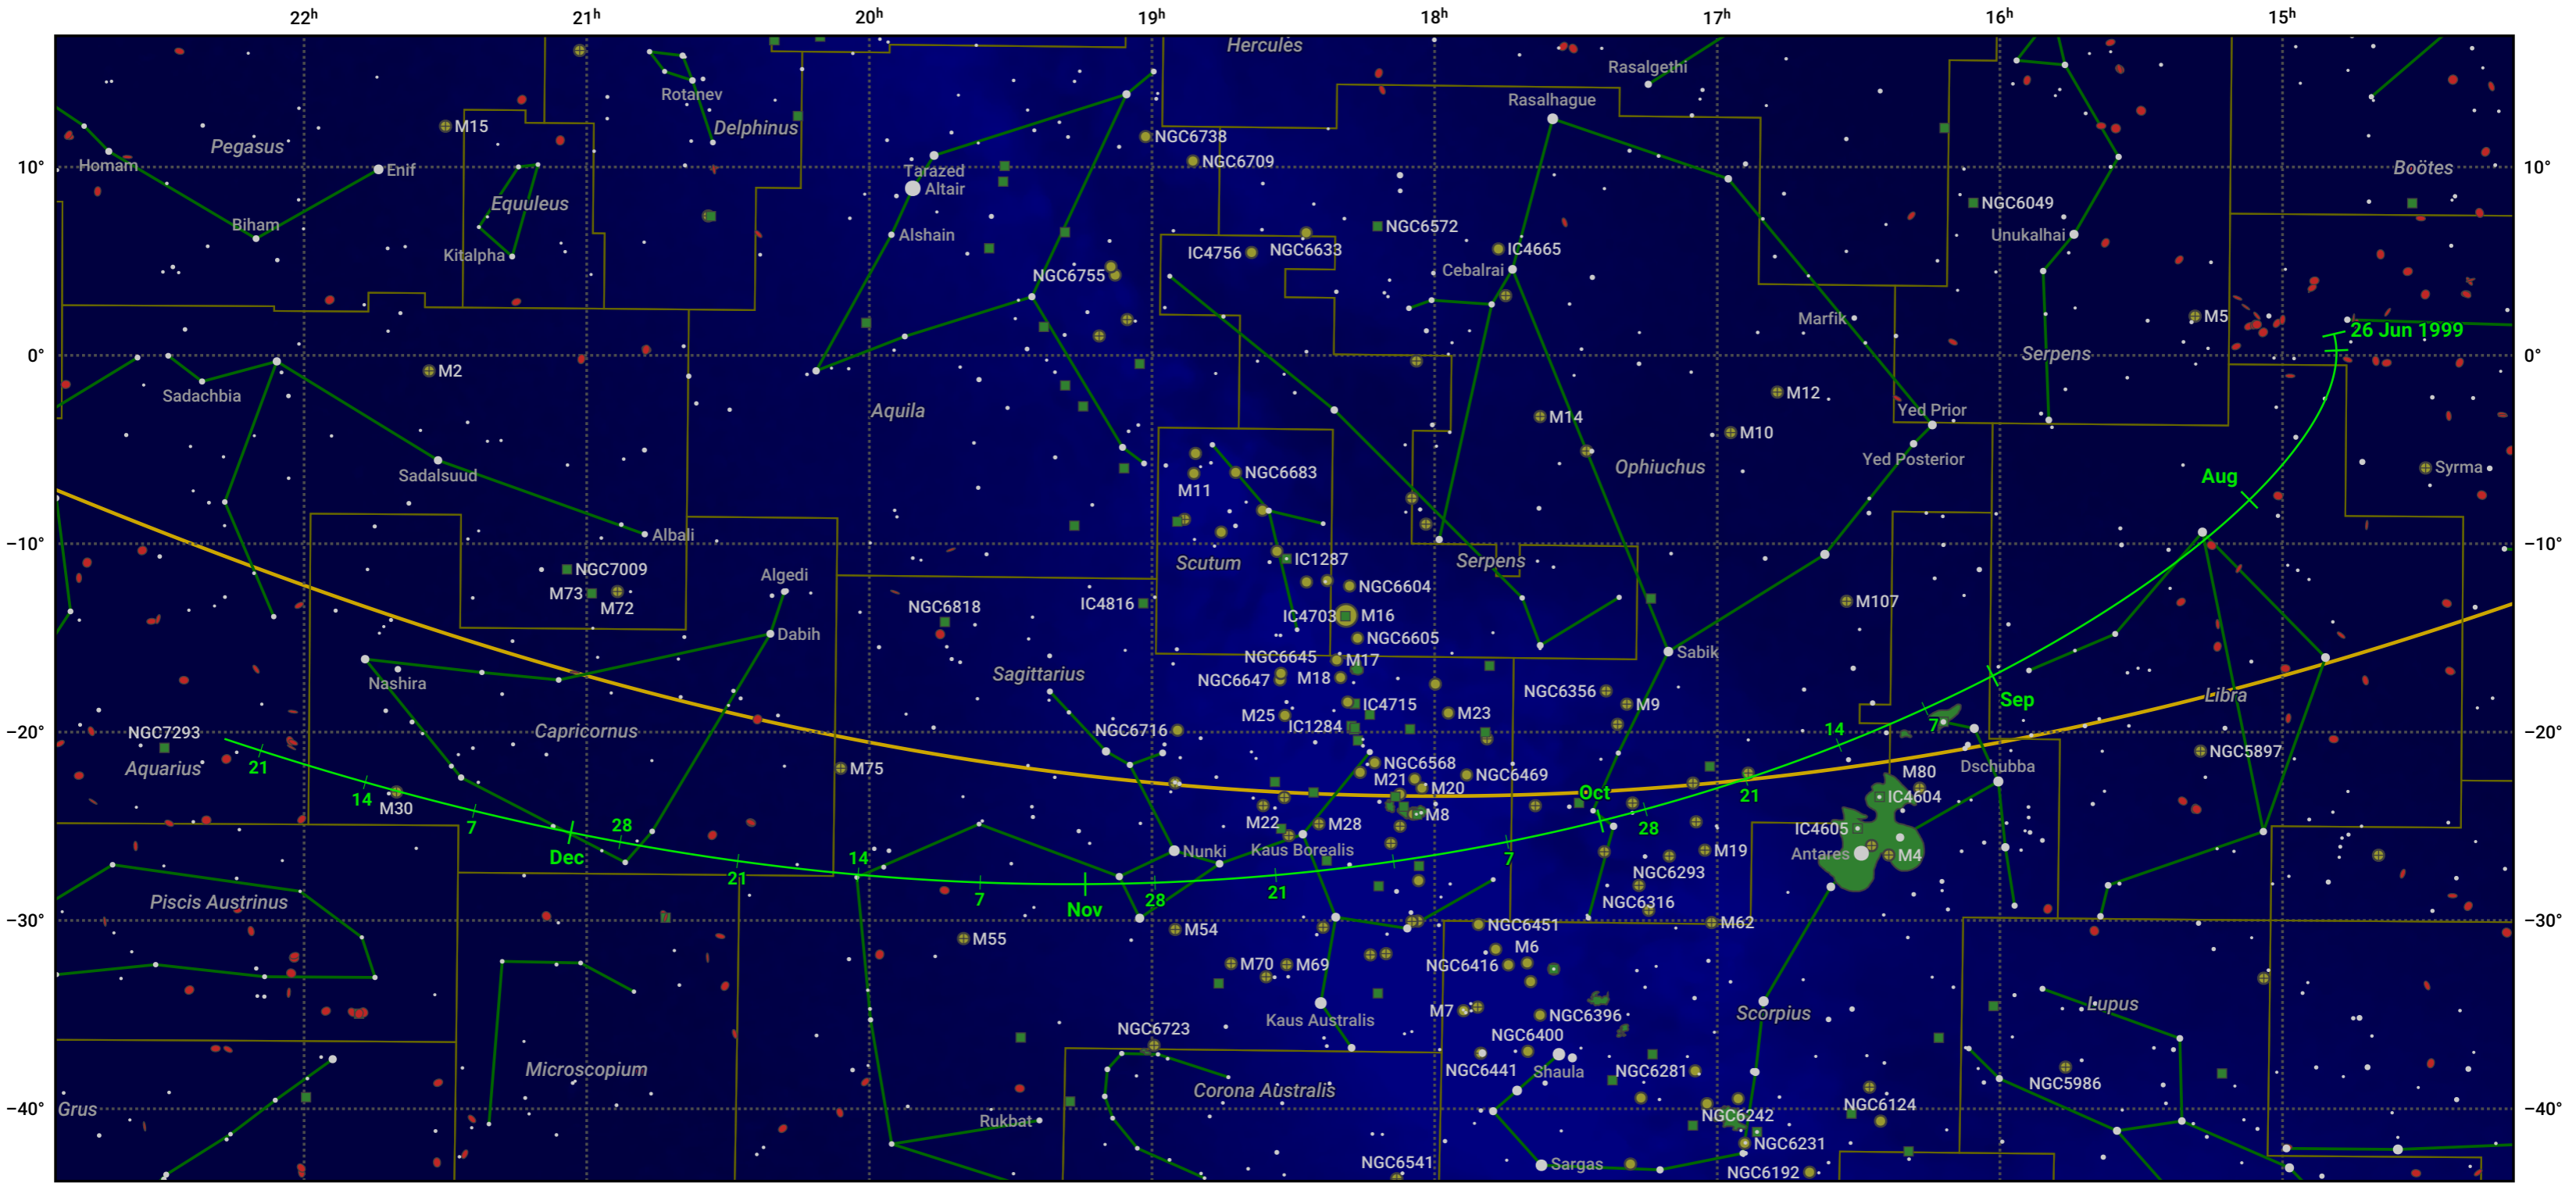

The path of 10P/Tempel starting on 26 Jun 1999

© Dominic Ford 2011–2024. Date markers placed at midnight UTC. Downloaded from <https://in-the-sky.org>

Magnitude scale: ● 6.0 ● 5.0 ● 4.0 ● 3.0 ● 2.0 ● 1.0 ● 0.0

— Ecliptic Plane

● Galaxy ■ Bright nebula ● Open cluster ● Globular cluster

Date	Mag
1999 Jul 1	10.9
1999 Sep 1	10.0
1999 Sep 5	10.0
1999 Nov 1	10.2
1999 Dec 5	11.0