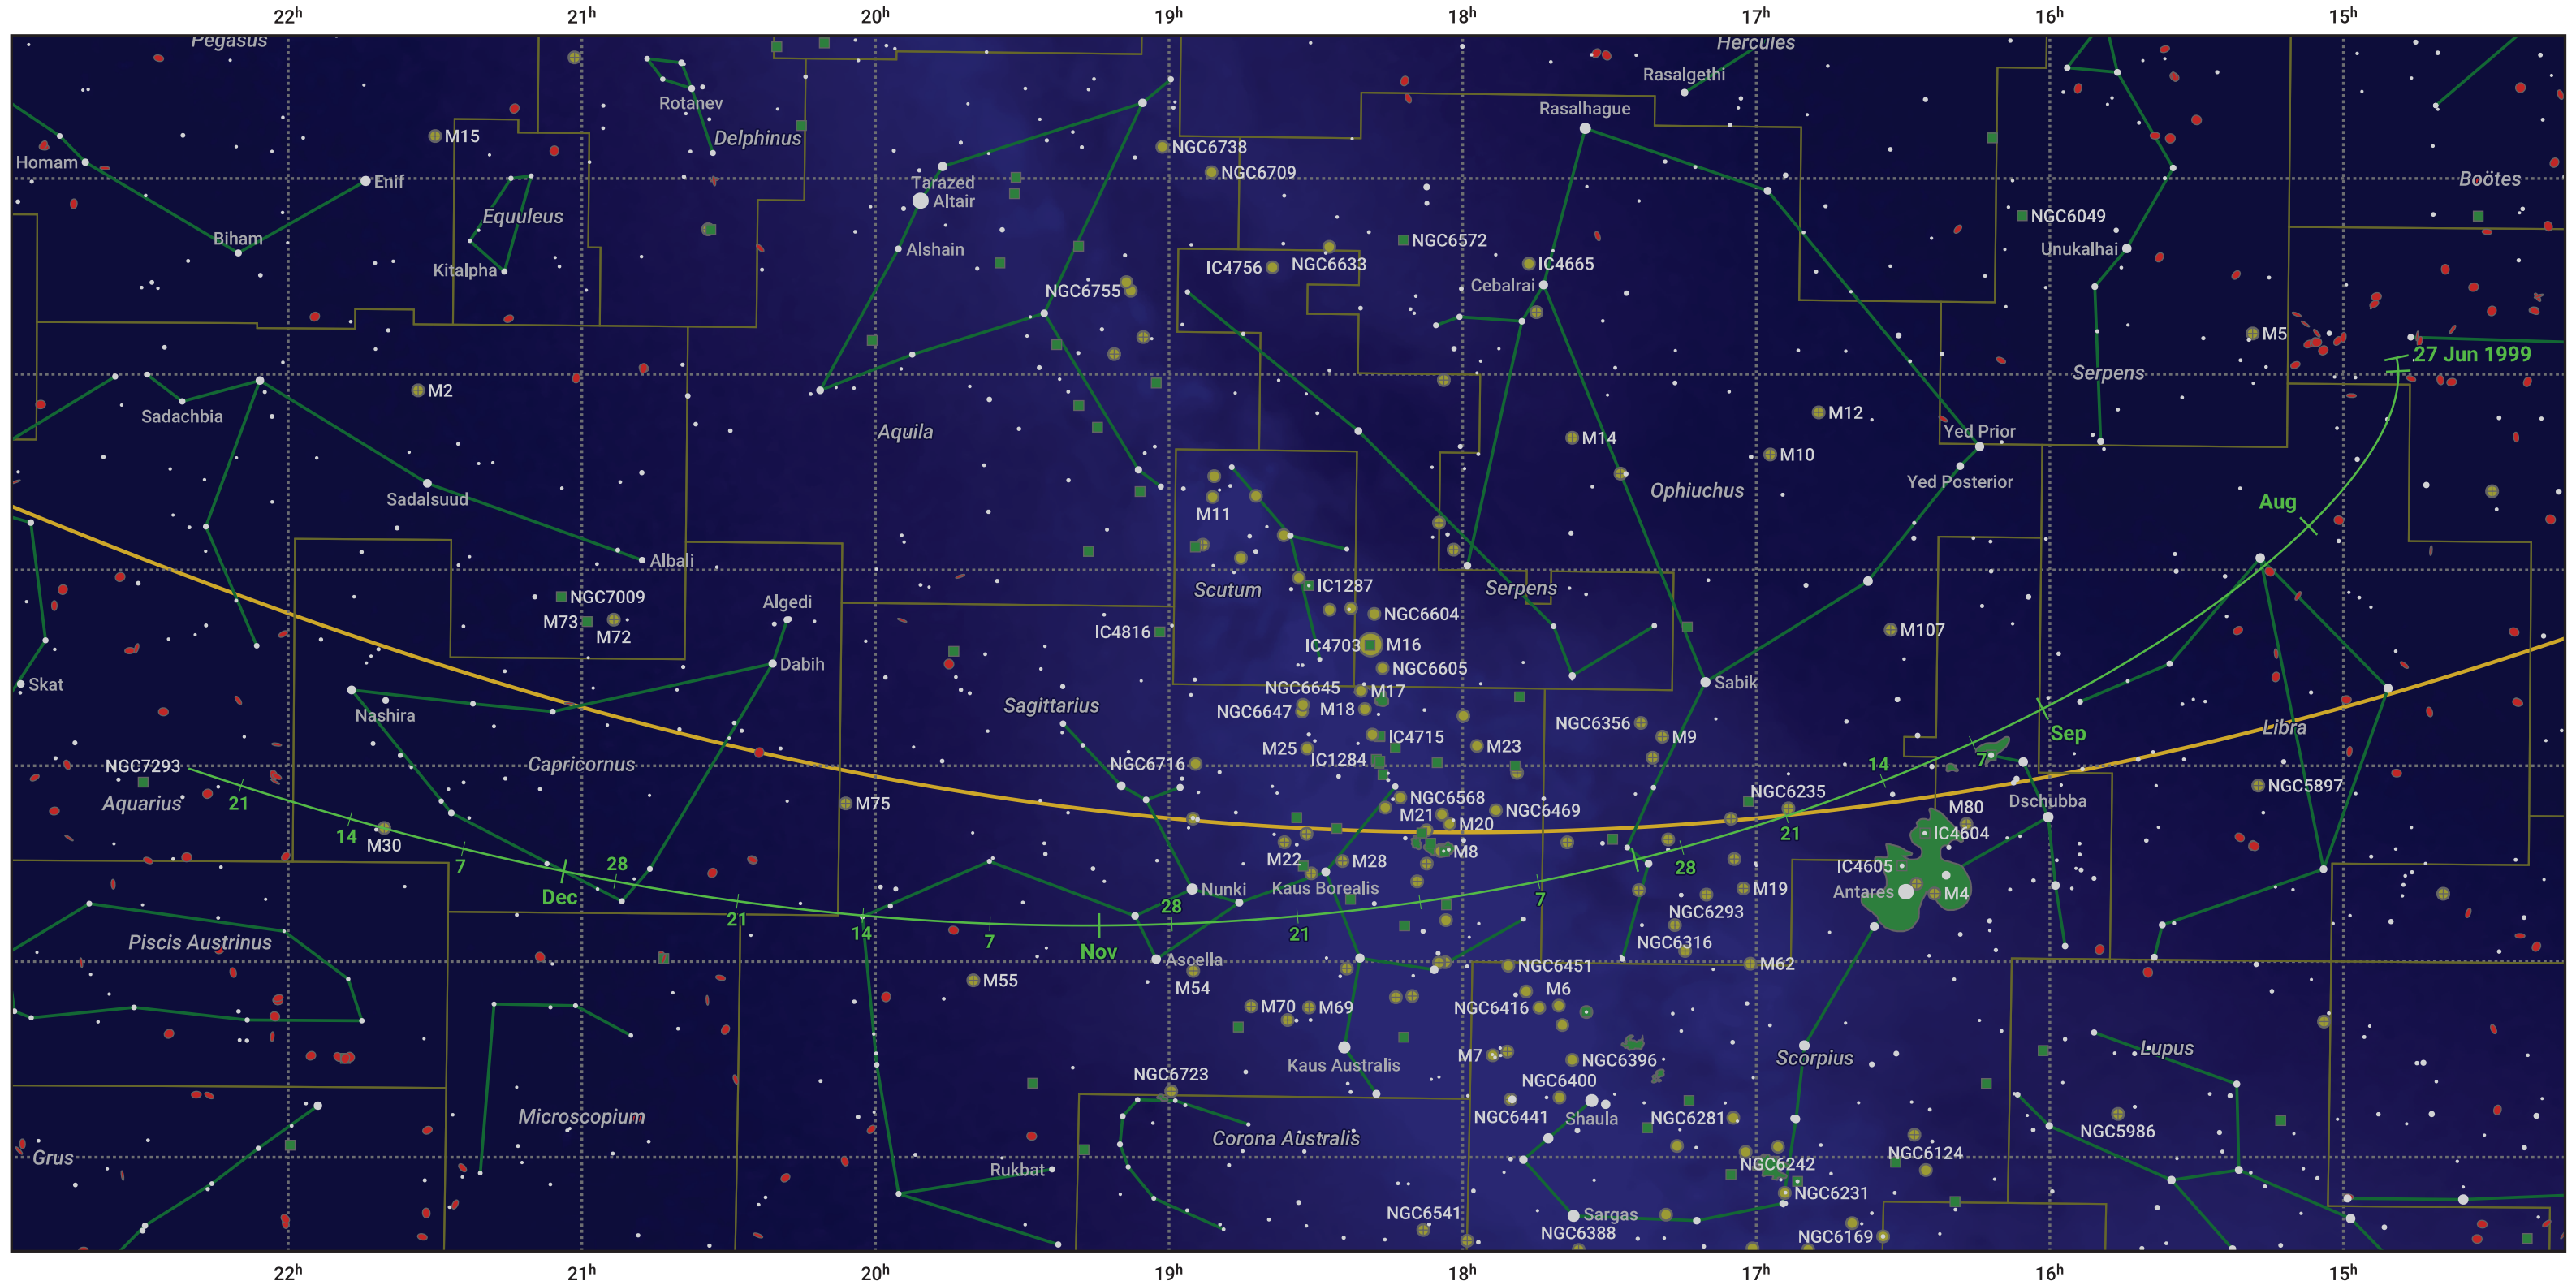

The path of 10P/Tempel starting on 27 Jun 1999

© Dominic Ford 2011–2024. Date markers placed at midnight UTC. Downloaded from <https://in-the-sky.org>

Magnitude scale: ● 6.0 ● 5.0 ● 4.0 ● 3.0 ● 2.0 ● 1.0 ● 0.0

— Ecliptic Plane

● Galaxy ● Bright nebula ● Open cluster ● Globular cluster

Date	Mag
1999 Jul 1	10.9
1999 Sep 1	10.0
1999 Sep 5	10.0
1999 Nov 1	10.2
1999 Dec 6	11.0