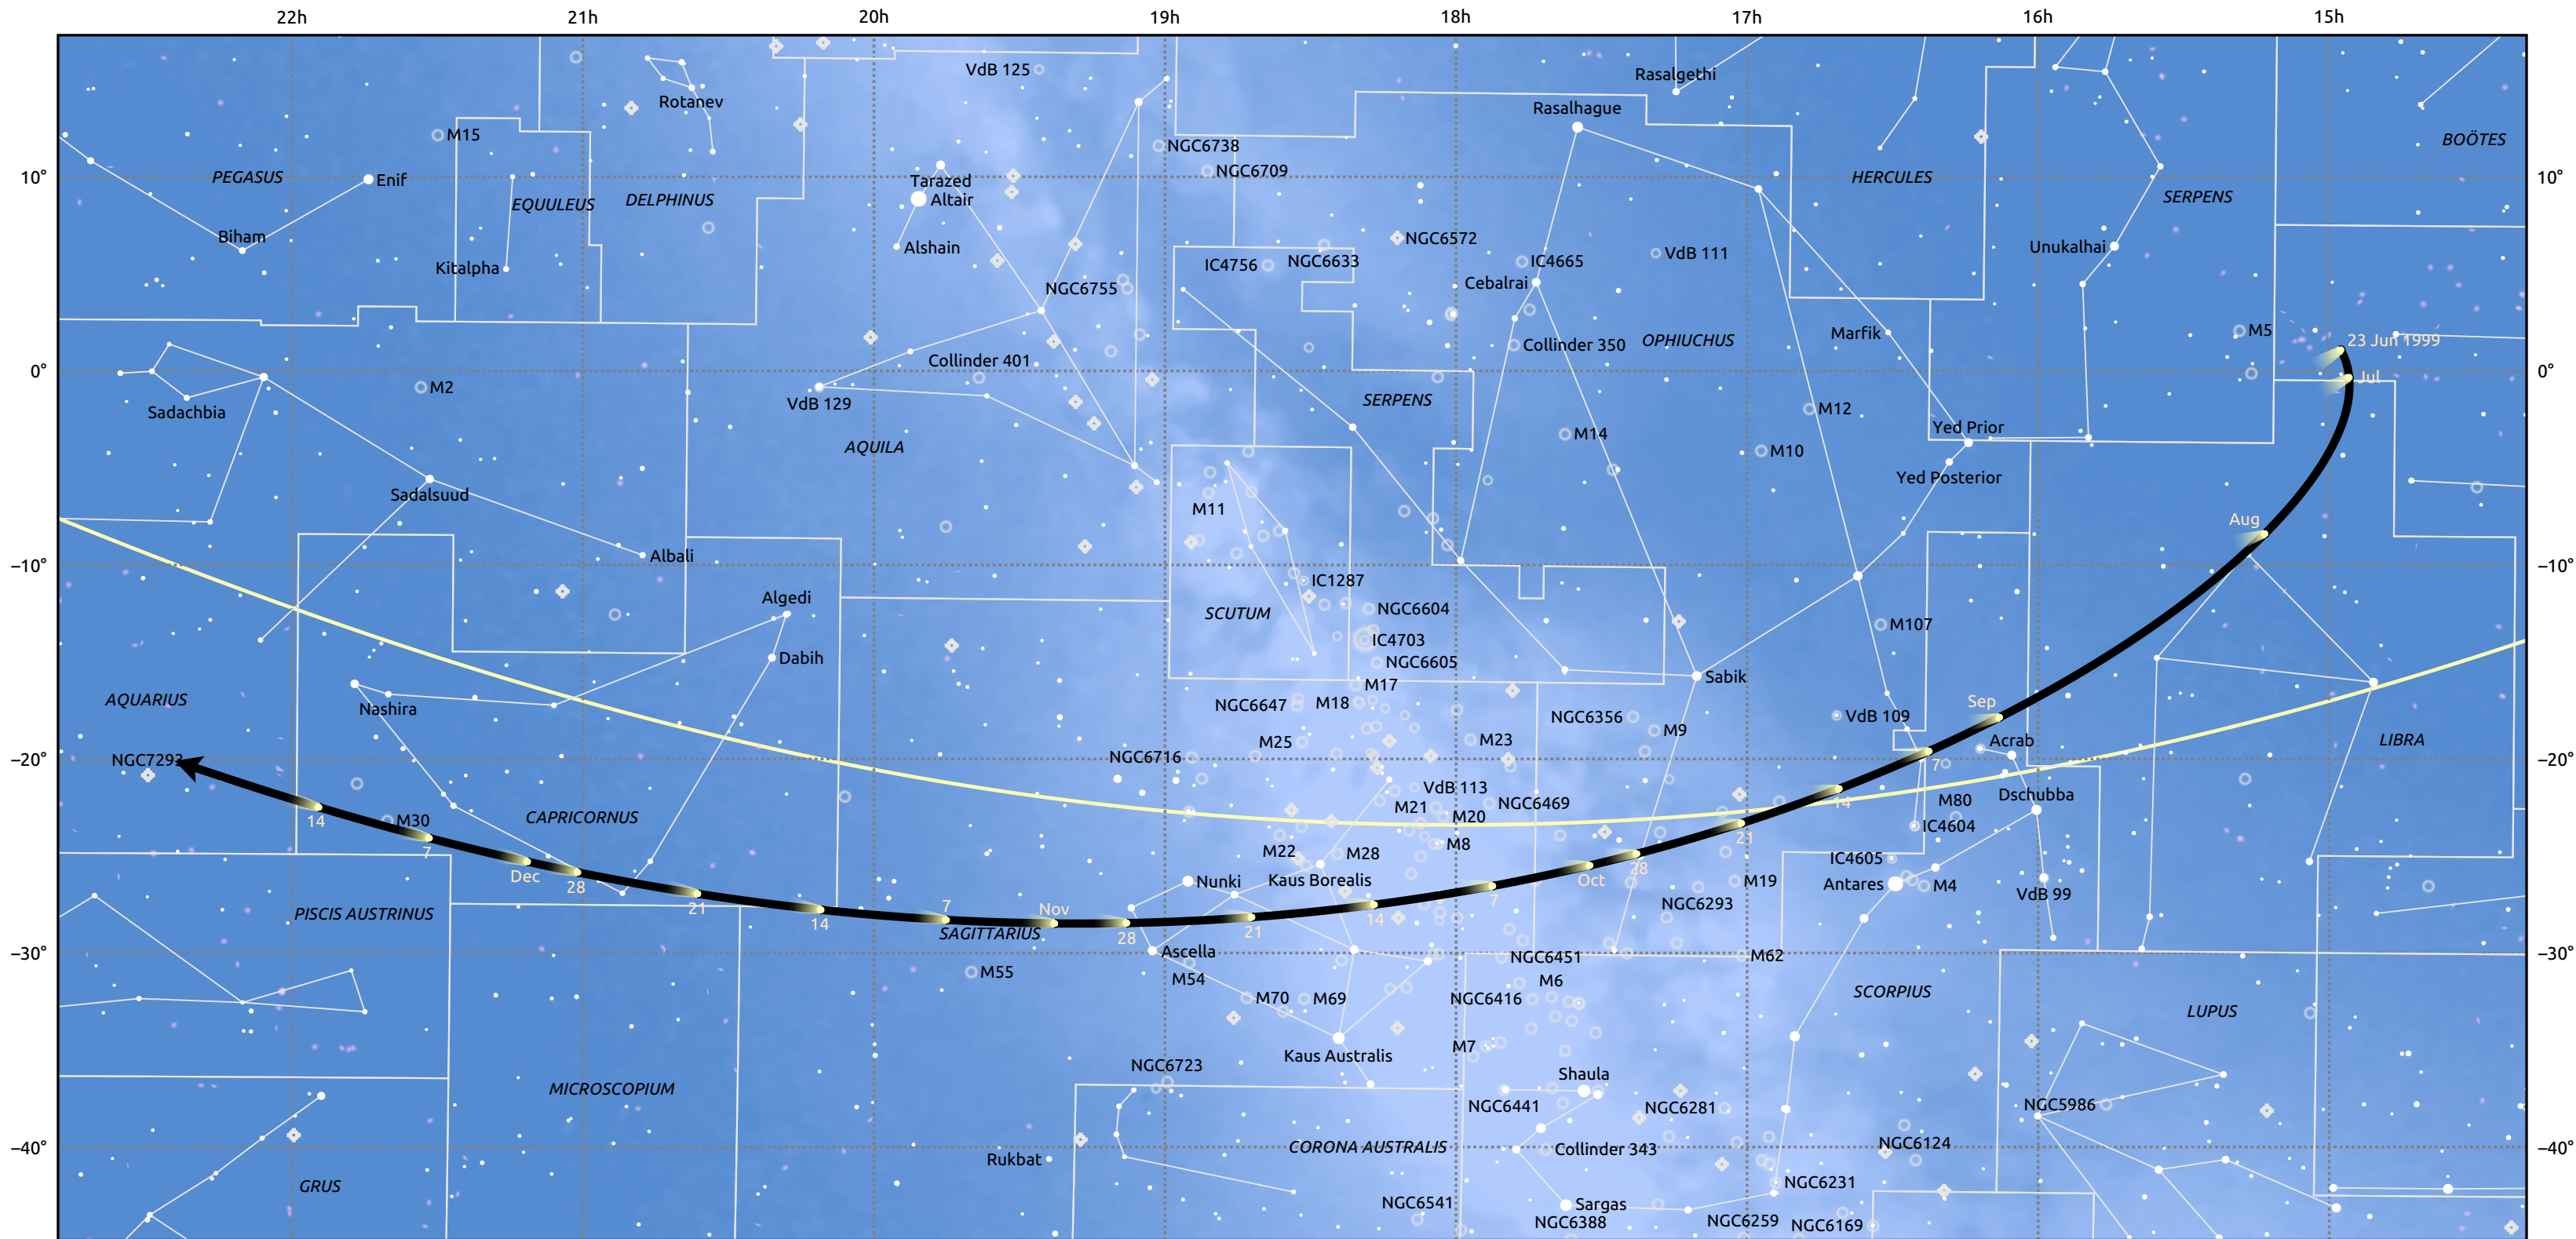

The path of 10P/Tempel starting on 23 Jun 1999

Magnitude scale: · 6.0 · 5.0 · 4.0 · 3.0 · 2.0 · 1.0 ● 0.0

— Ecliptic Plane

Galaxy Bright nebula Open cluster Globular cluster Planetary nebula

Date	Mag
1999 Jul 1	10.8
1999 Aug 30	9.9
1999 Sep 1	9.9
1999 Nov 1	10.2
1999 Dec 2	10.9