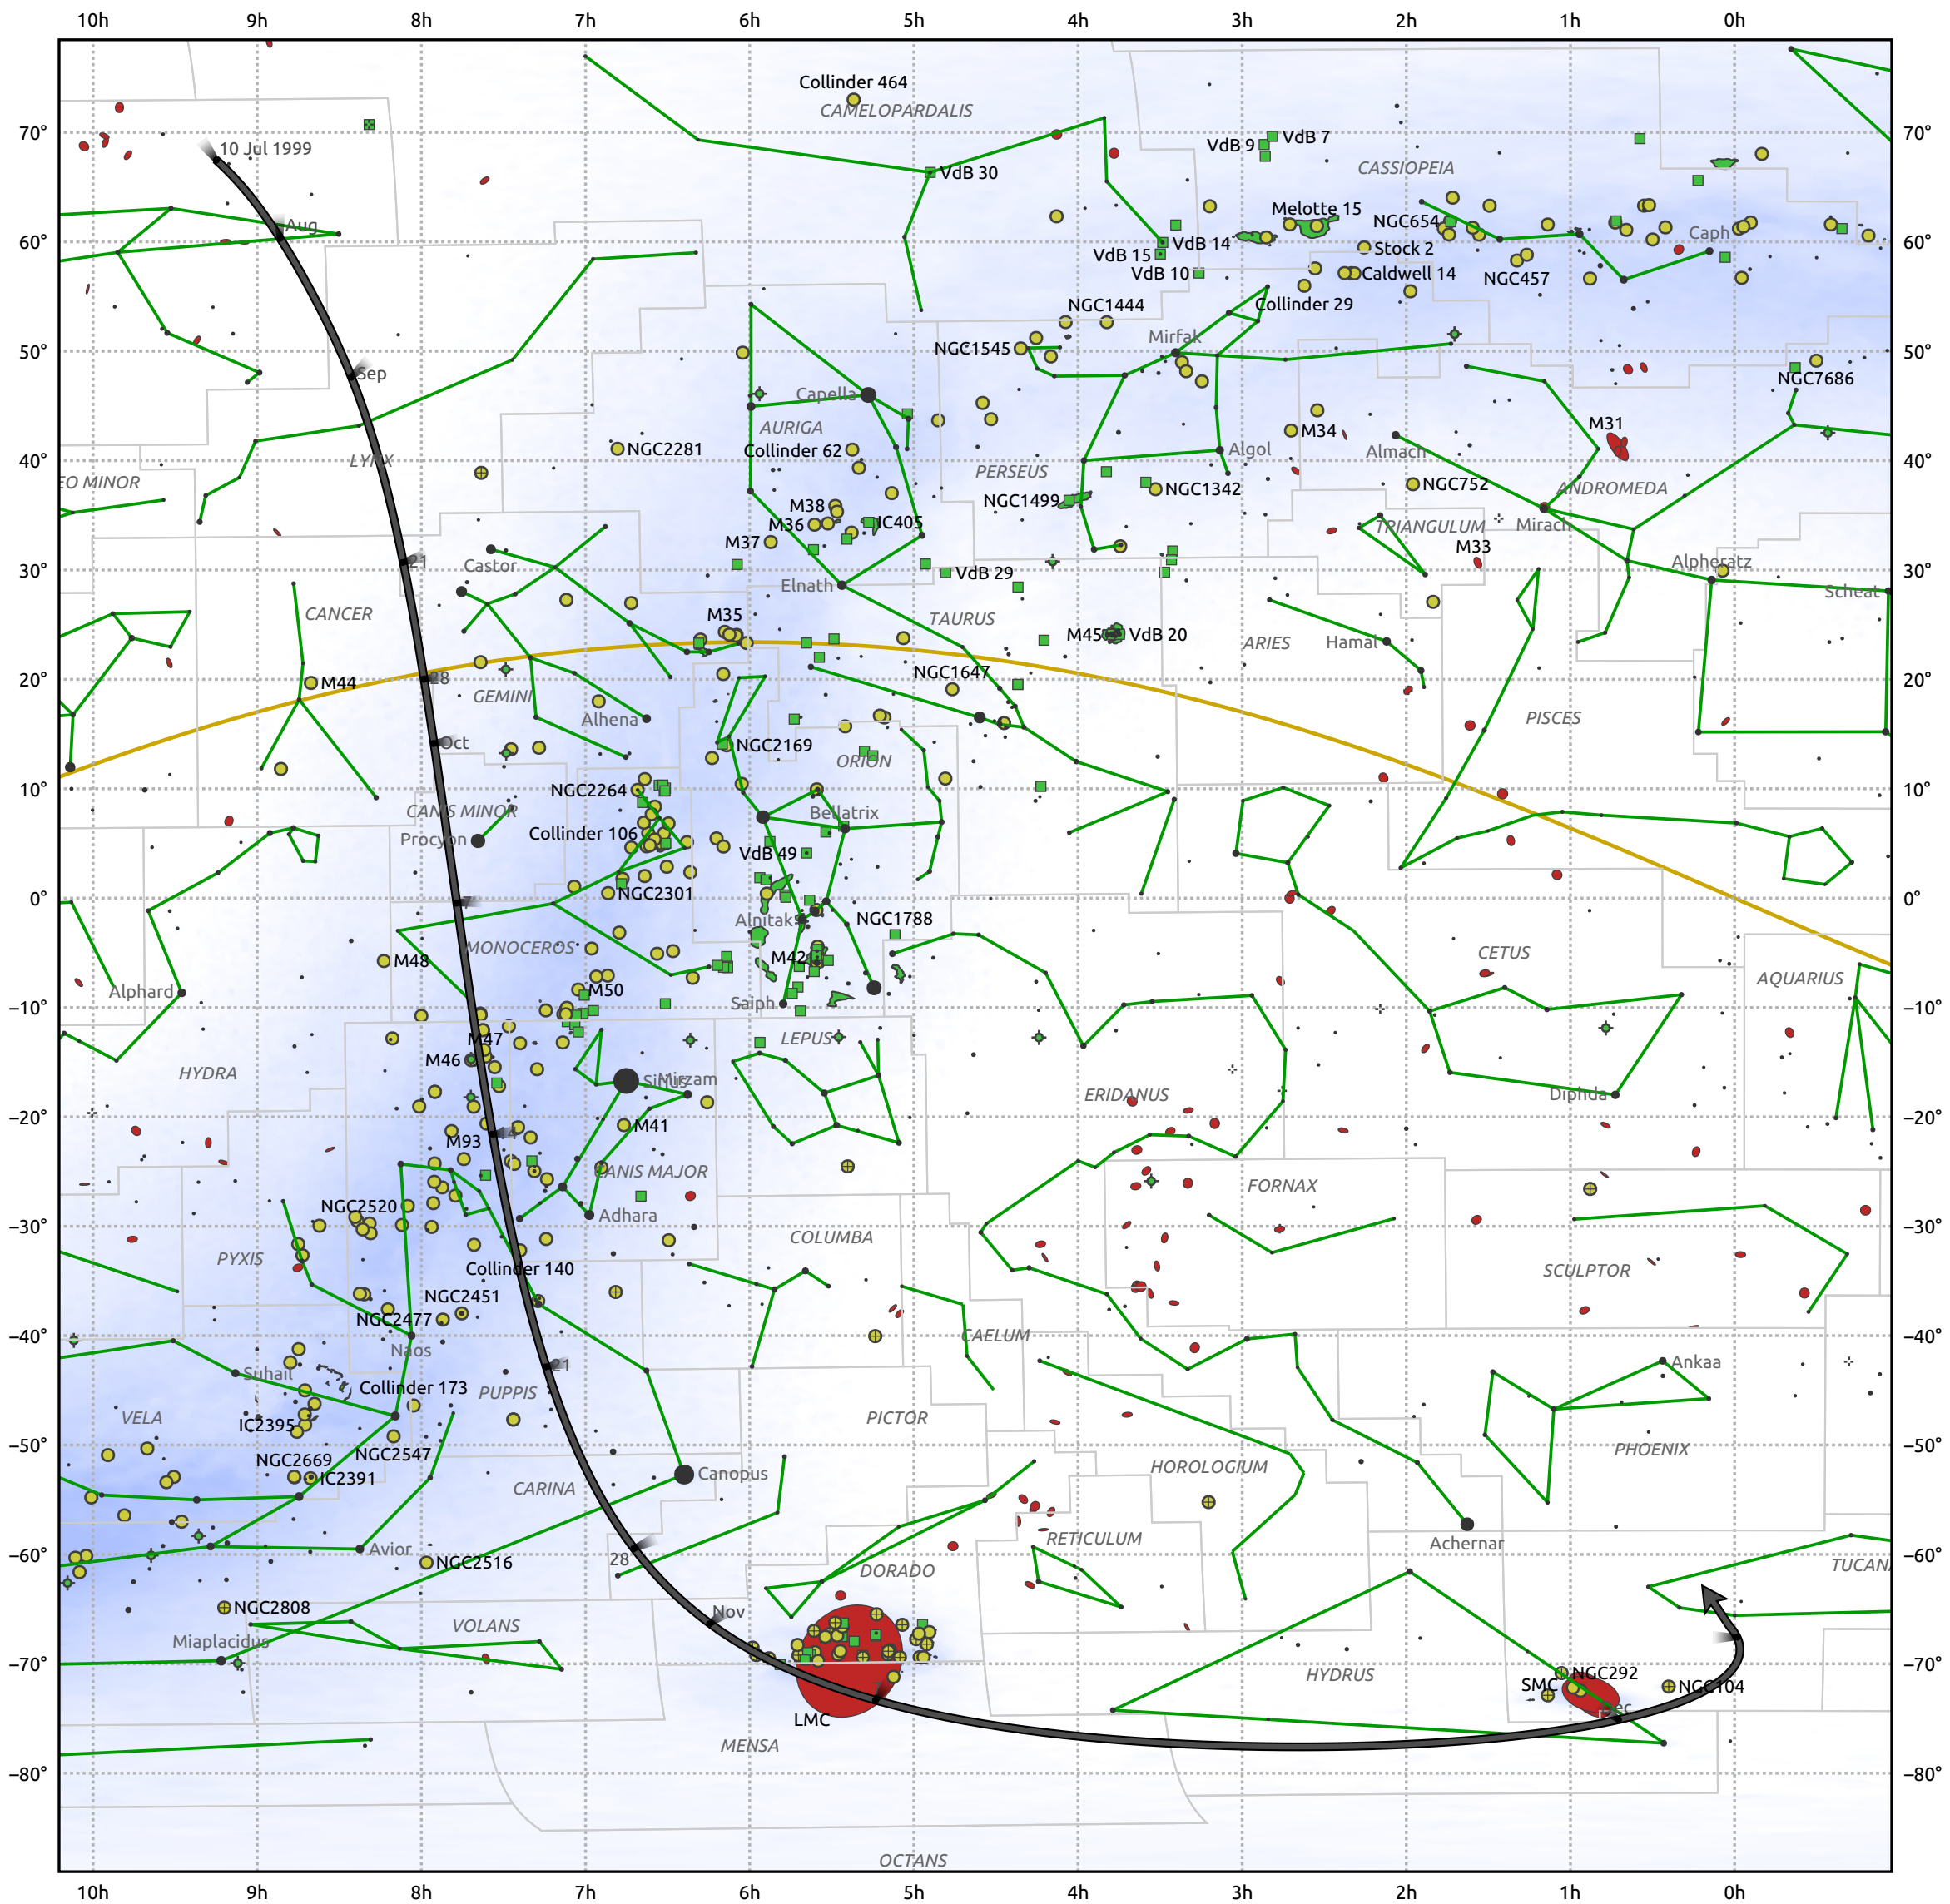

# The path of C/1999 J3 (LINEAR) starting on 10 Jul 1999

© Dominic Ford 2011–2025. Date markers placed at midnight UTC. Downloaded from <https://in-the-sky.org>

Date	Mag
1999 Jul 31	11.4
1999 Aug 18	10.3
1999 Sep 1	9.5
1999 Sep 5	9.3
1999 Sep 27	8.3
1999 Oct 30	9.4
1999 Nov 1	9.6
1999 Nov 10	10.5
1999 Nov 22	11.5
1999 Dec 6	12.6
1999 Dec 22	13.6
2000 Jan 1	14.2