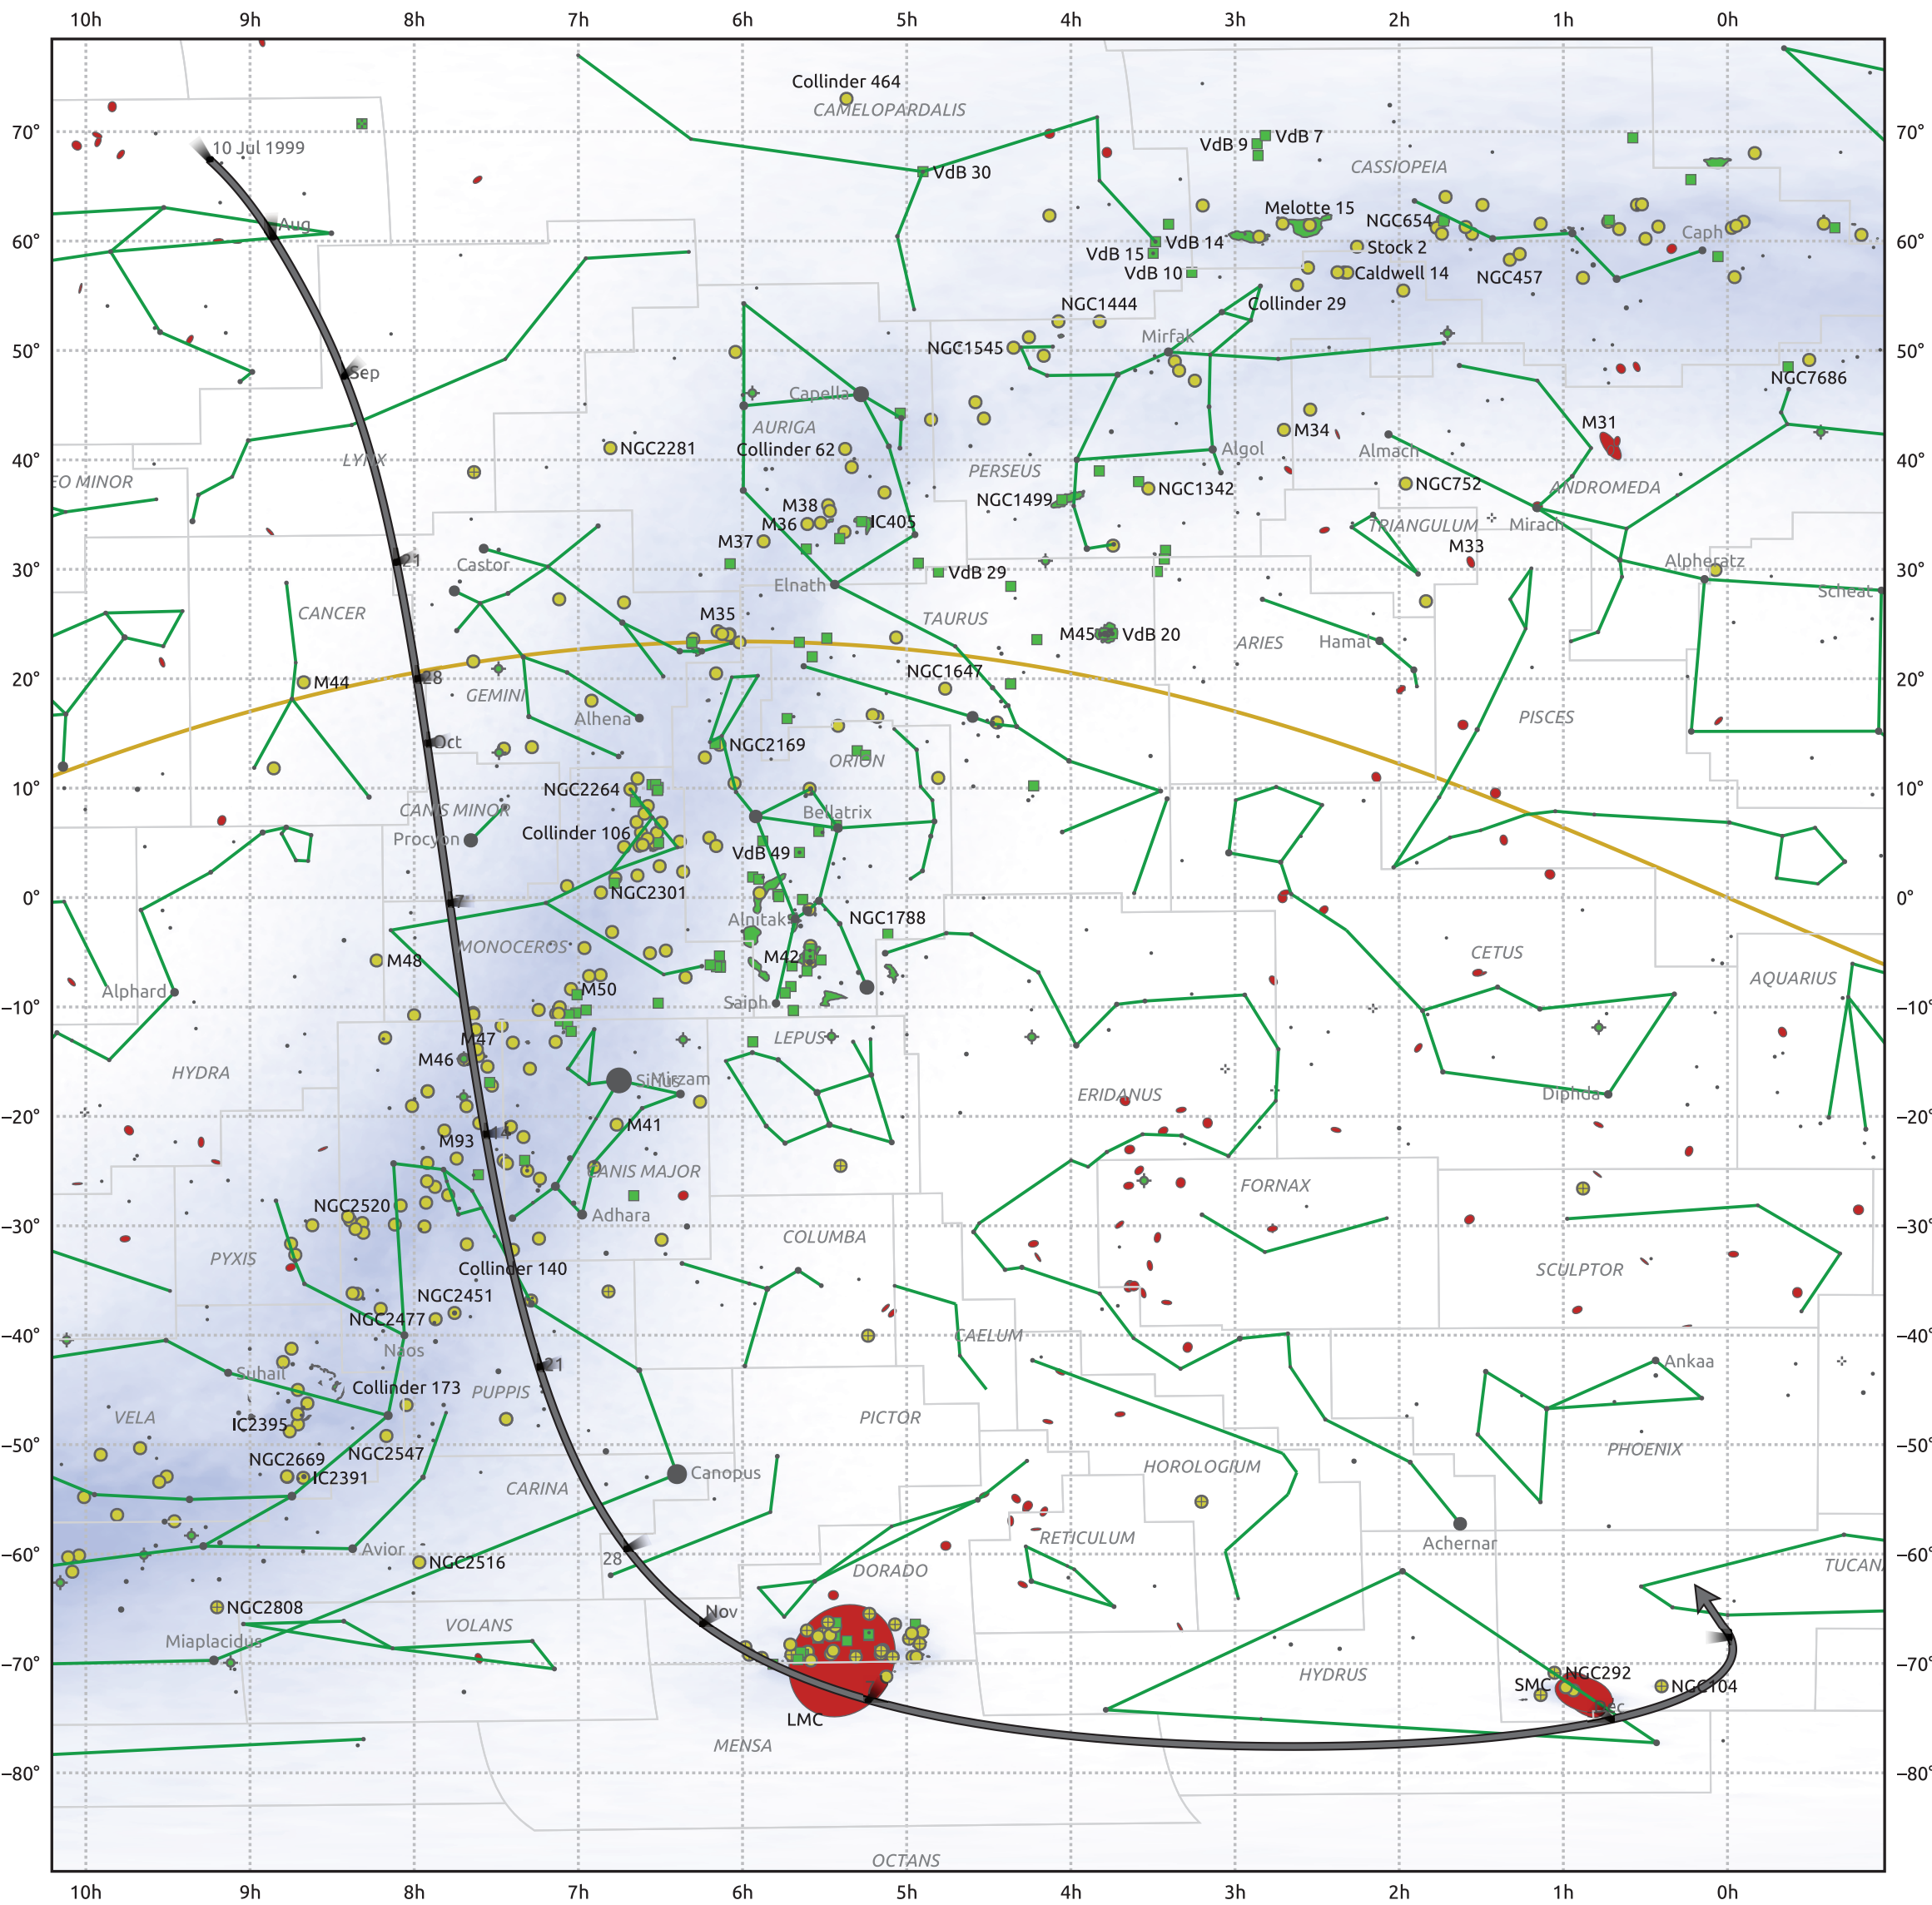

The path of C/1999 J3 (LINEAR) starting on 10 Jul 1999

© Dominic Ford 2011–2025. Date markers placed at midnight UTC. Downloaded from <https://in-the-sky.org>

Magnitude scale: -5.0 -4.0 -3.0 -2.0 -1.0 -2.0

Ecliptic Plane

Galaxy Bright nebula Open cluster + Globular cluster + Planetary nebula

Date	Mag
1999 Jul 31	11.4
1999 Aug 18	10.3
1999 Sep 1	9.5
1999 Sep 5	9.3
1999 Sep 27	8.3
1999 Oct 30	9.4
1999 Nov 1	9.6
1999 Nov 10	10.5
1999 Nov 22	11.5
1999 Dec 6	12.6
1999 Dec 22	13.6
2000 Jan 1	14.2