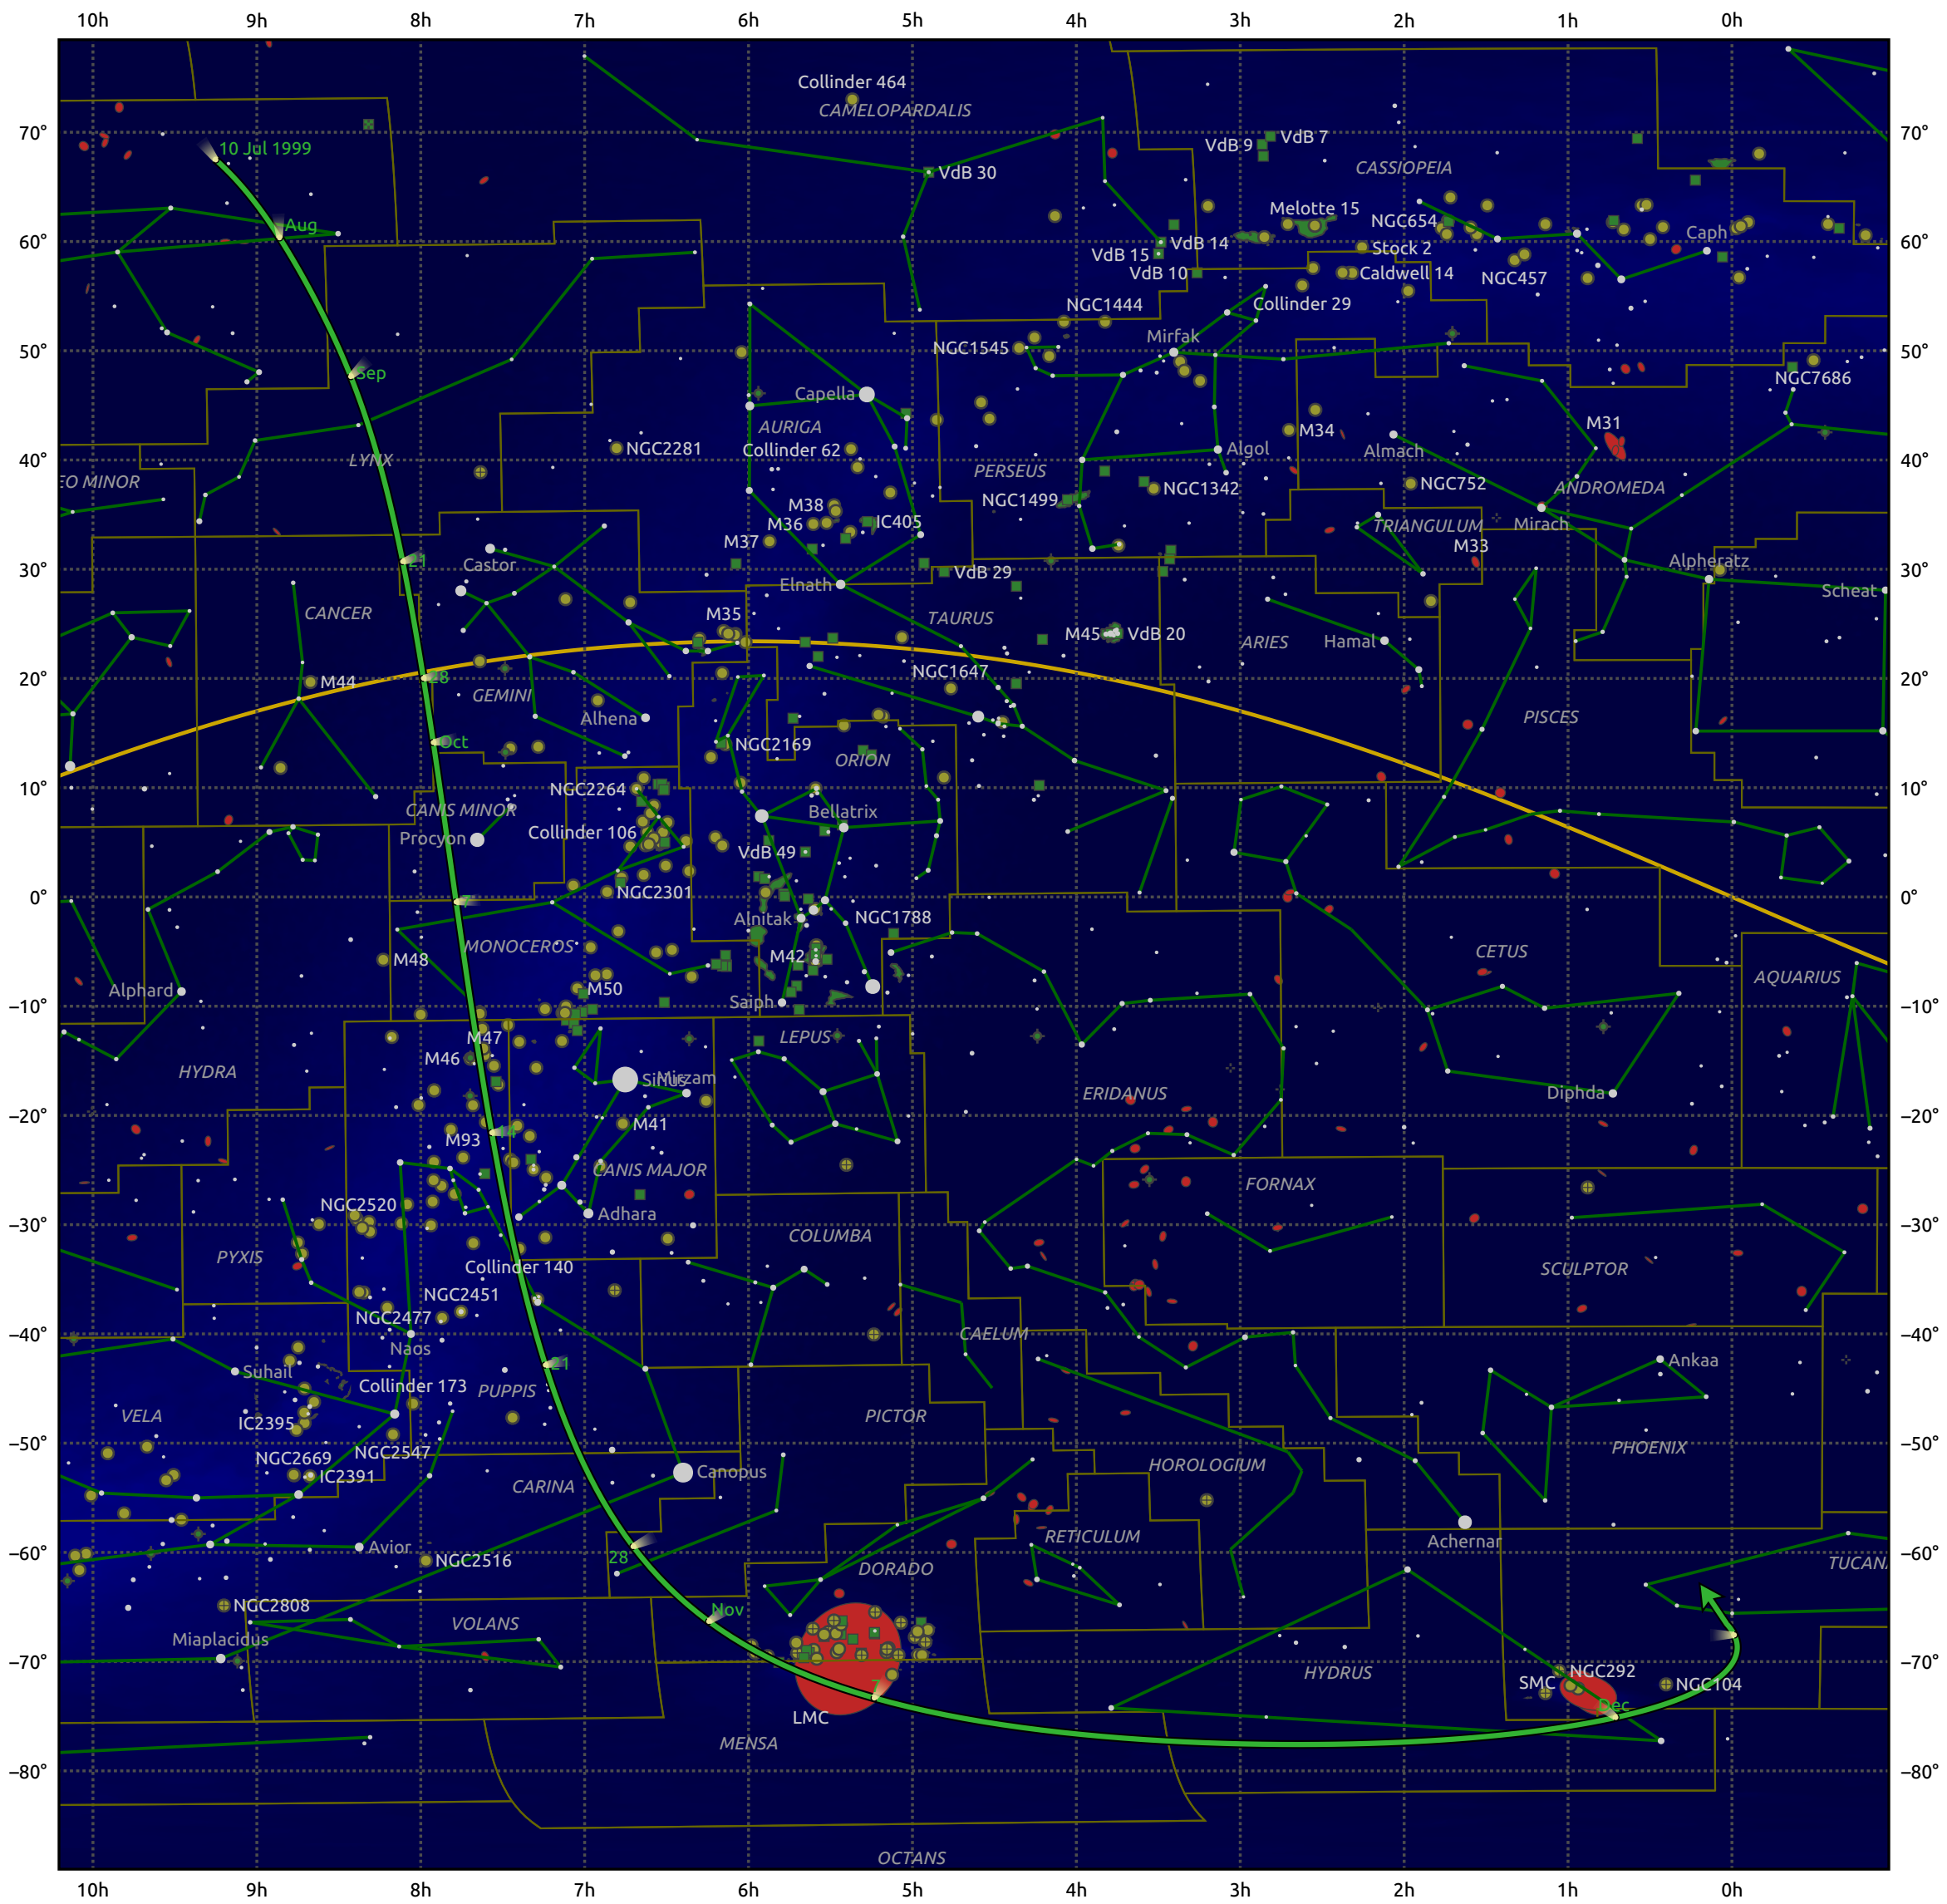

The path of C/1999 J3 (LINEAR) starting on 10 Jul 1999

© Dominic Ford 2011–2025. Date markers placed at midnight UTC. Downloaded from <https://in-the-sky.org>

Date	Mag
1999 Jul 31	11.4
1999 Aug 18	10.3
1999 Sep 1	9.5
1999 Sep 5	9.3
1999 Sep 27	8.3
1999 Oct 30	9.4
1999 Nov 1	9.6
1999 Nov 10	10.5
1999 Nov 22	11.5
1999 Dec 6	12.6
1999 Dec 22	13.6
2000 Jan 1	14.2