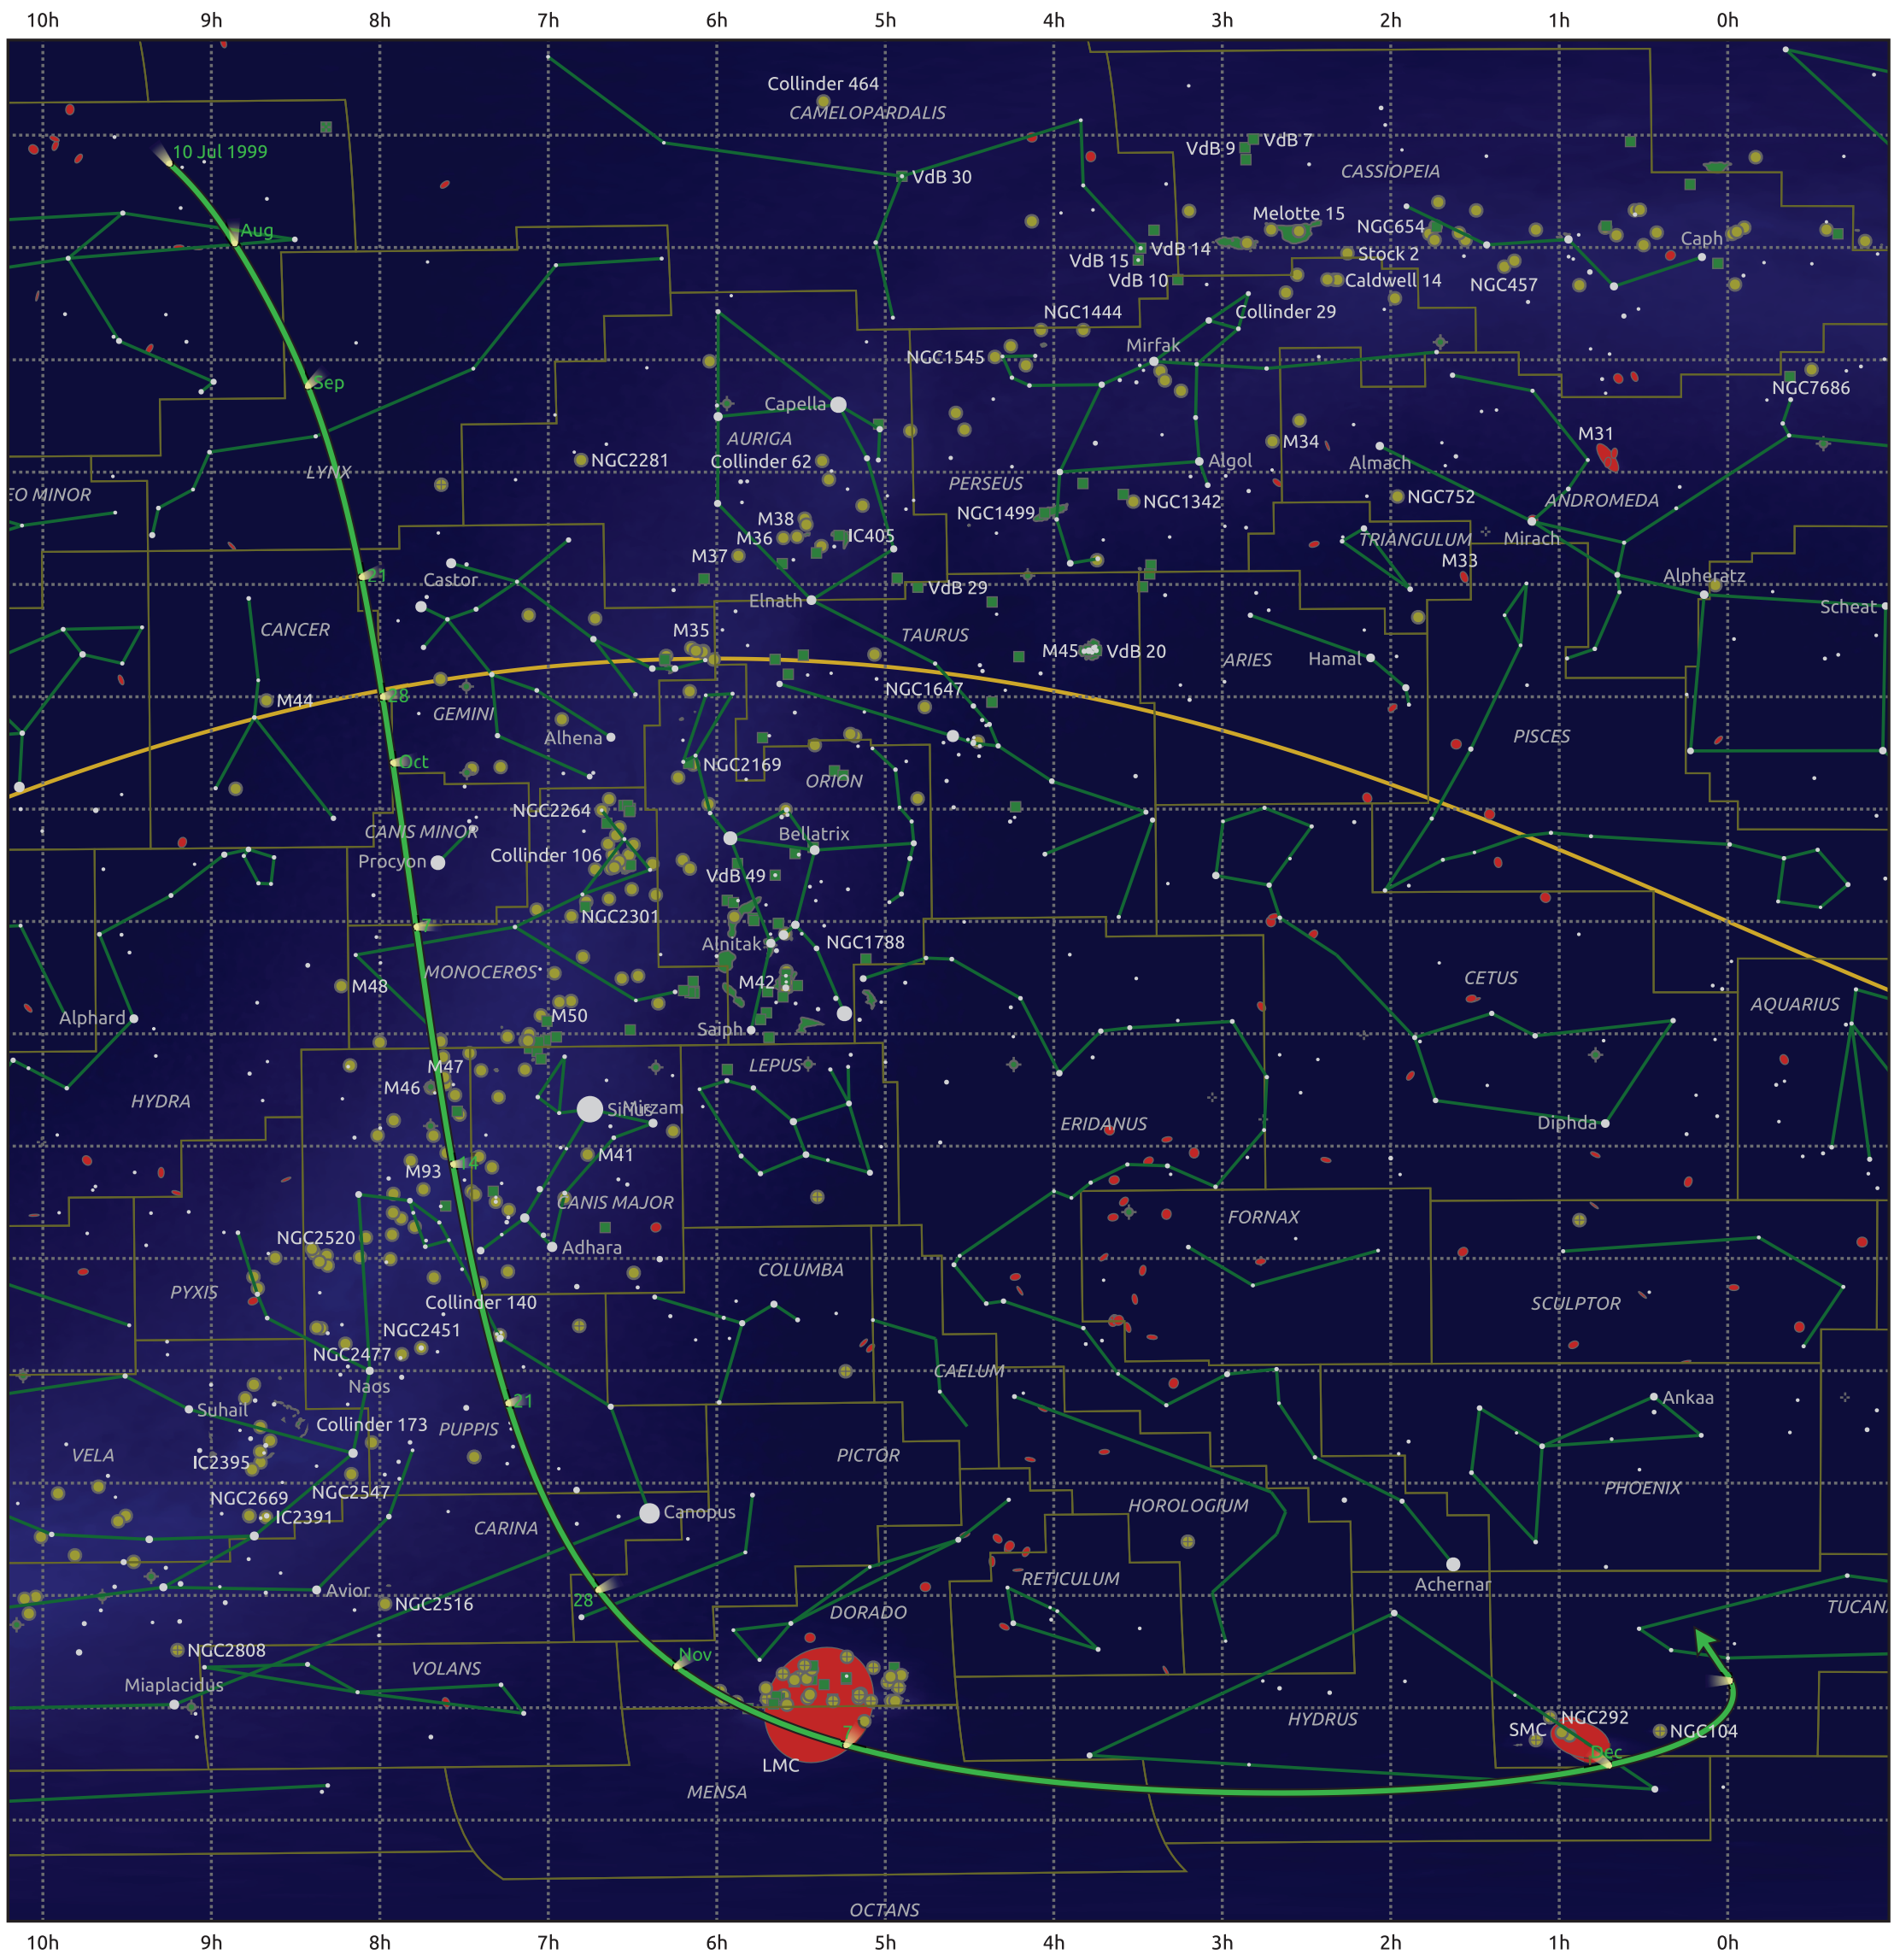

# The path of C/1999 J3 (LINEAR) starting on 10 Jul 1999

© Dominic Ford 2011–2025. Date markers placed at midnight UTC. Downloaded from <https://in-the-sky.org>

Magnitude scale:  -5.0  -4.0  -3.0  -2.0  -1.0  -2.0

Ecliptic Plane

Galaxy  Bright nebula  Open cluster  Globular cluster  Planetary nebula

Date	Mag
1999 Jul 31	11.4
1999 Aug 18	10.3
1999 Sep 1	9.5
1999 Sep 5	9.3
1999 Sep 27	8.3
1999 Oct 30	9.4
1999 Nov 1	9.6
1999 Nov 10	10.5
1999 Nov 22	11.5
1999 Dec 6	12.6
1999 Dec 22	13.6
2000 Jan 1	14.2