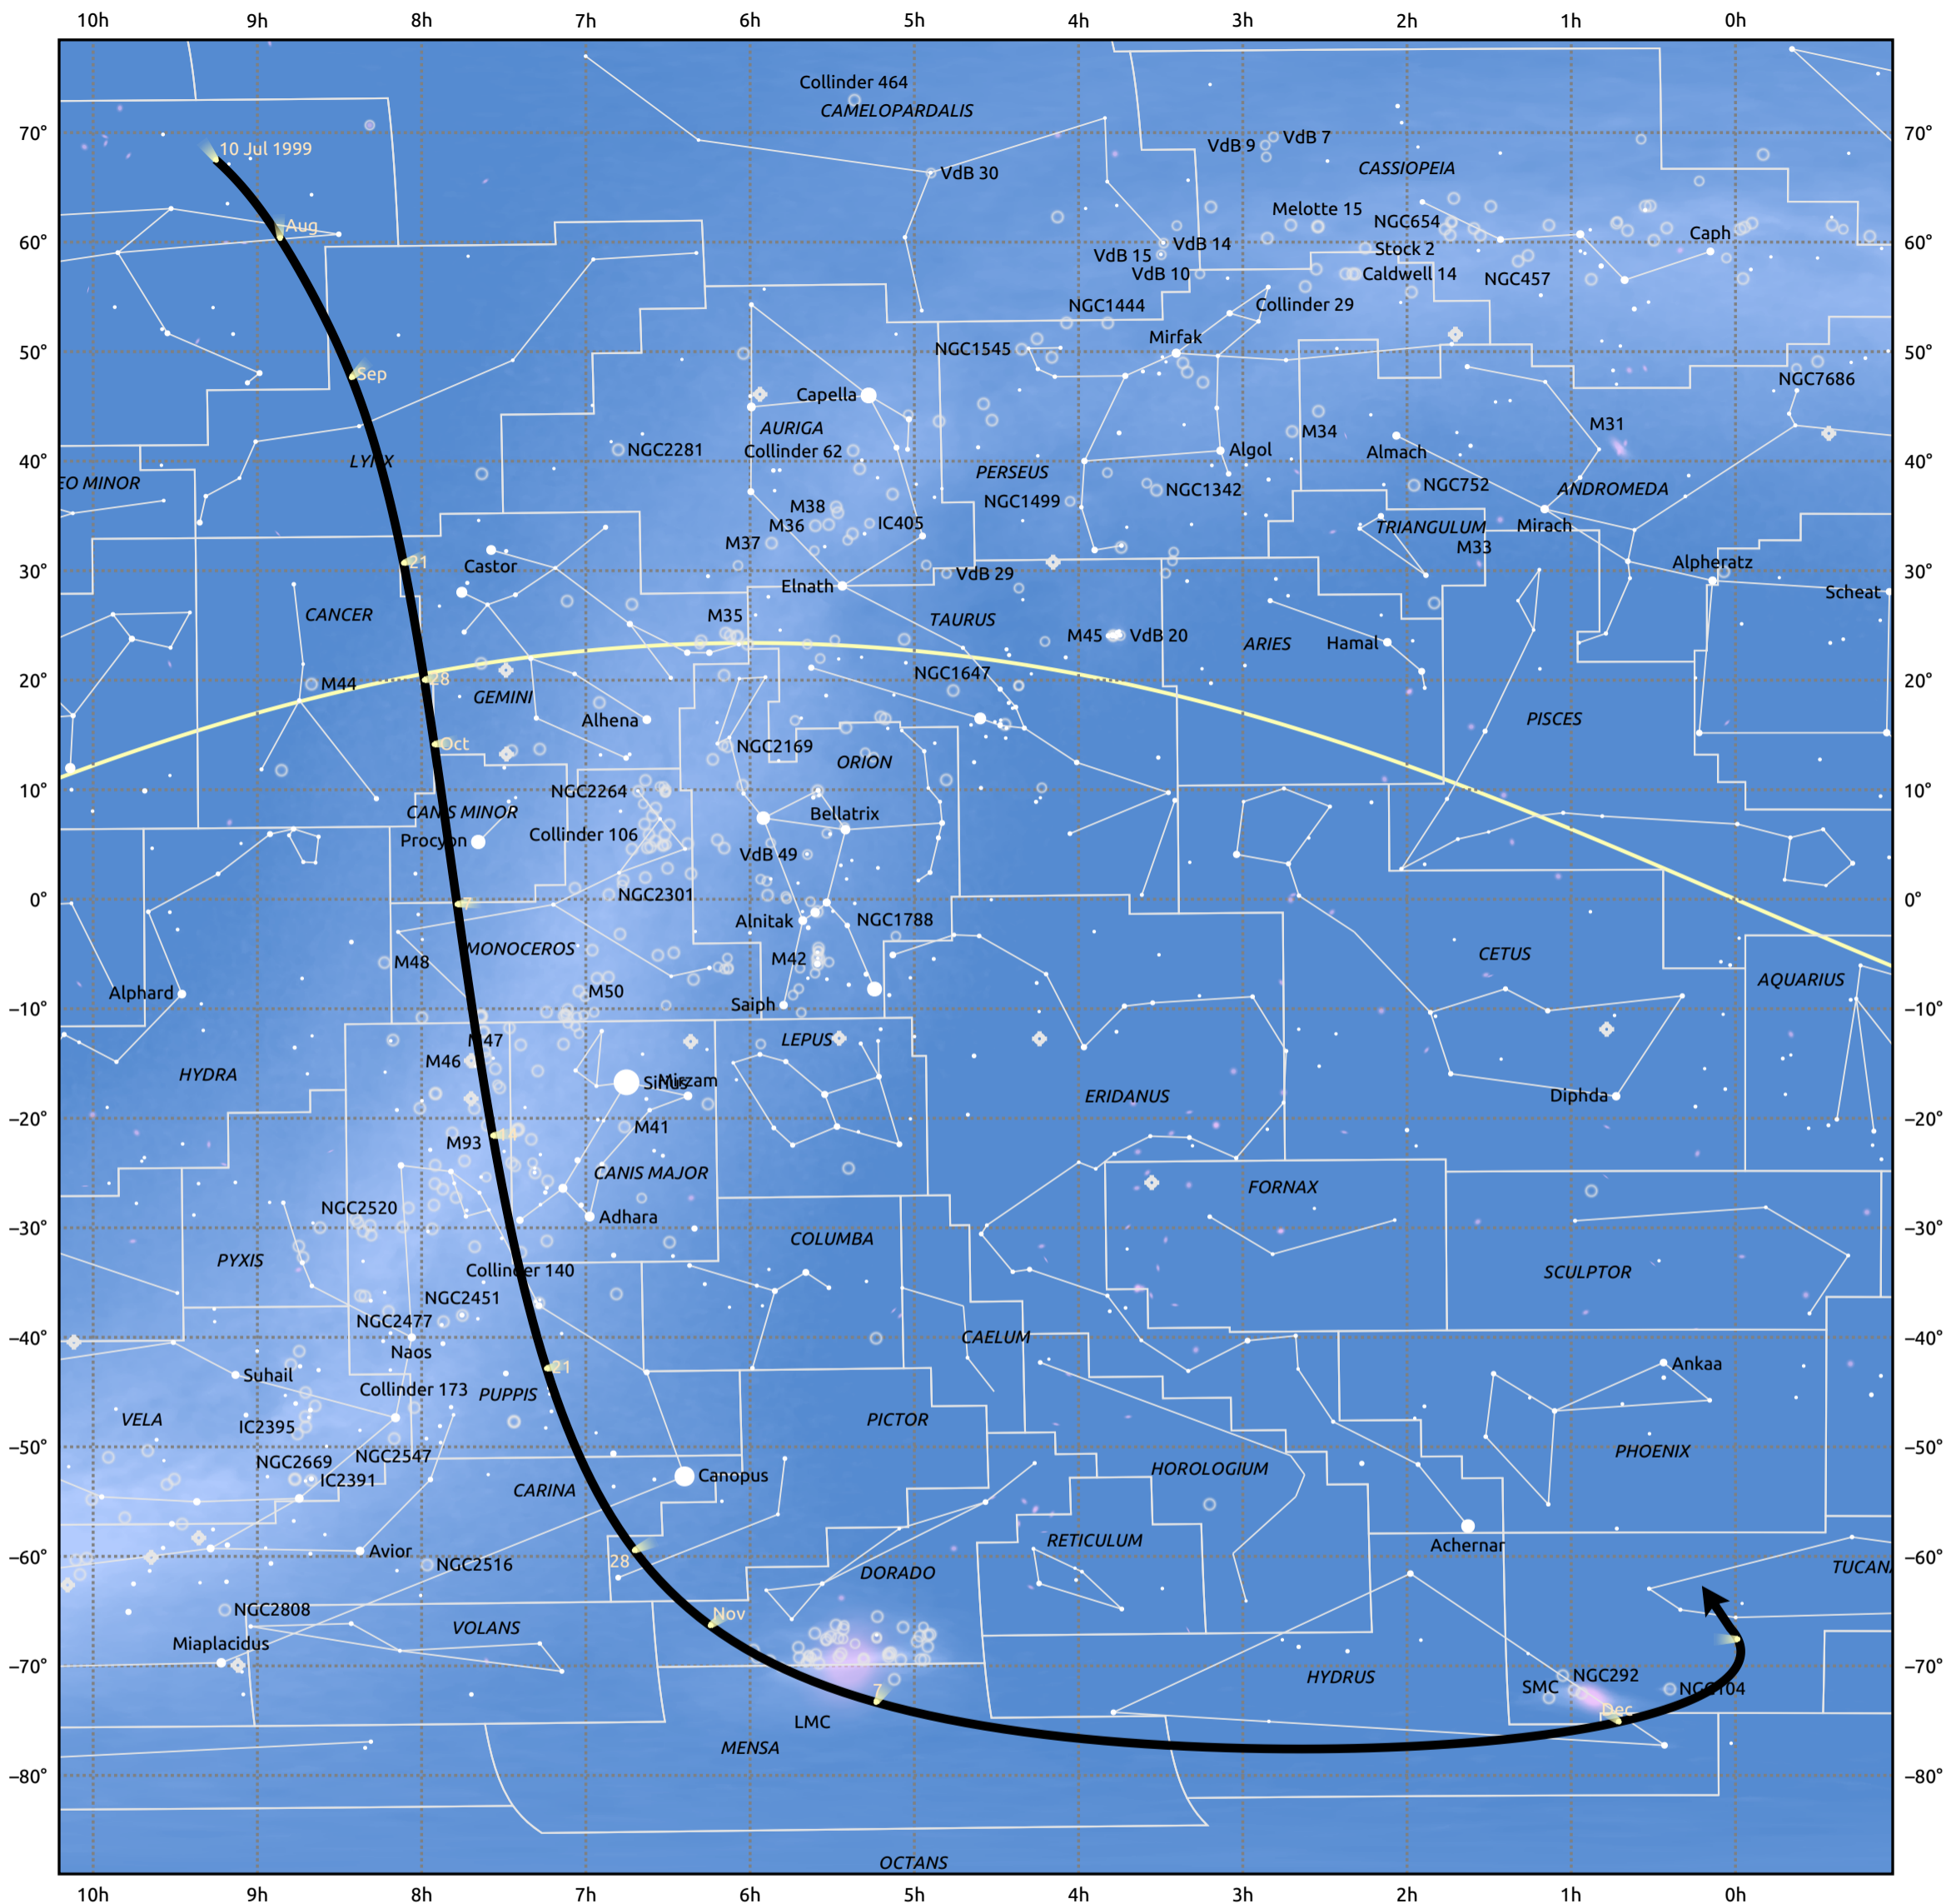

The path of C/1999 J3 (LINEAR) starting on 10 Jul 1999

© Dominic Ford 2011–2025. Date markers placed at midnight UTC. Downloaded from <https://in-the-sky.org>

Magnitude scale: \cdot 5.0 \cdot 4.0 \cdot 3.0 \cdot 2.0 \bullet 1.0 \bullet 0.0 \bullet -1.0 \bullet -2.0

— Ecliptic Plane

Galaxy Bright nebula Open cluster Globular cluster Planetary nebula

Date	Mag
1999 Jul 31	11.4
1999 Aug 18	10.3
1999 Sep 1	9.5
1999 Sep 5	9.3
1999 Sep 27	8.3
1999 Oct 30	9.4
1999 Nov 1	9.6
1999 Nov 10	10.5
1999 Nov 22	11.5
1999 Dec 6	12.6
1999 Dec 22	13.6
2000 Jan 1	14.2