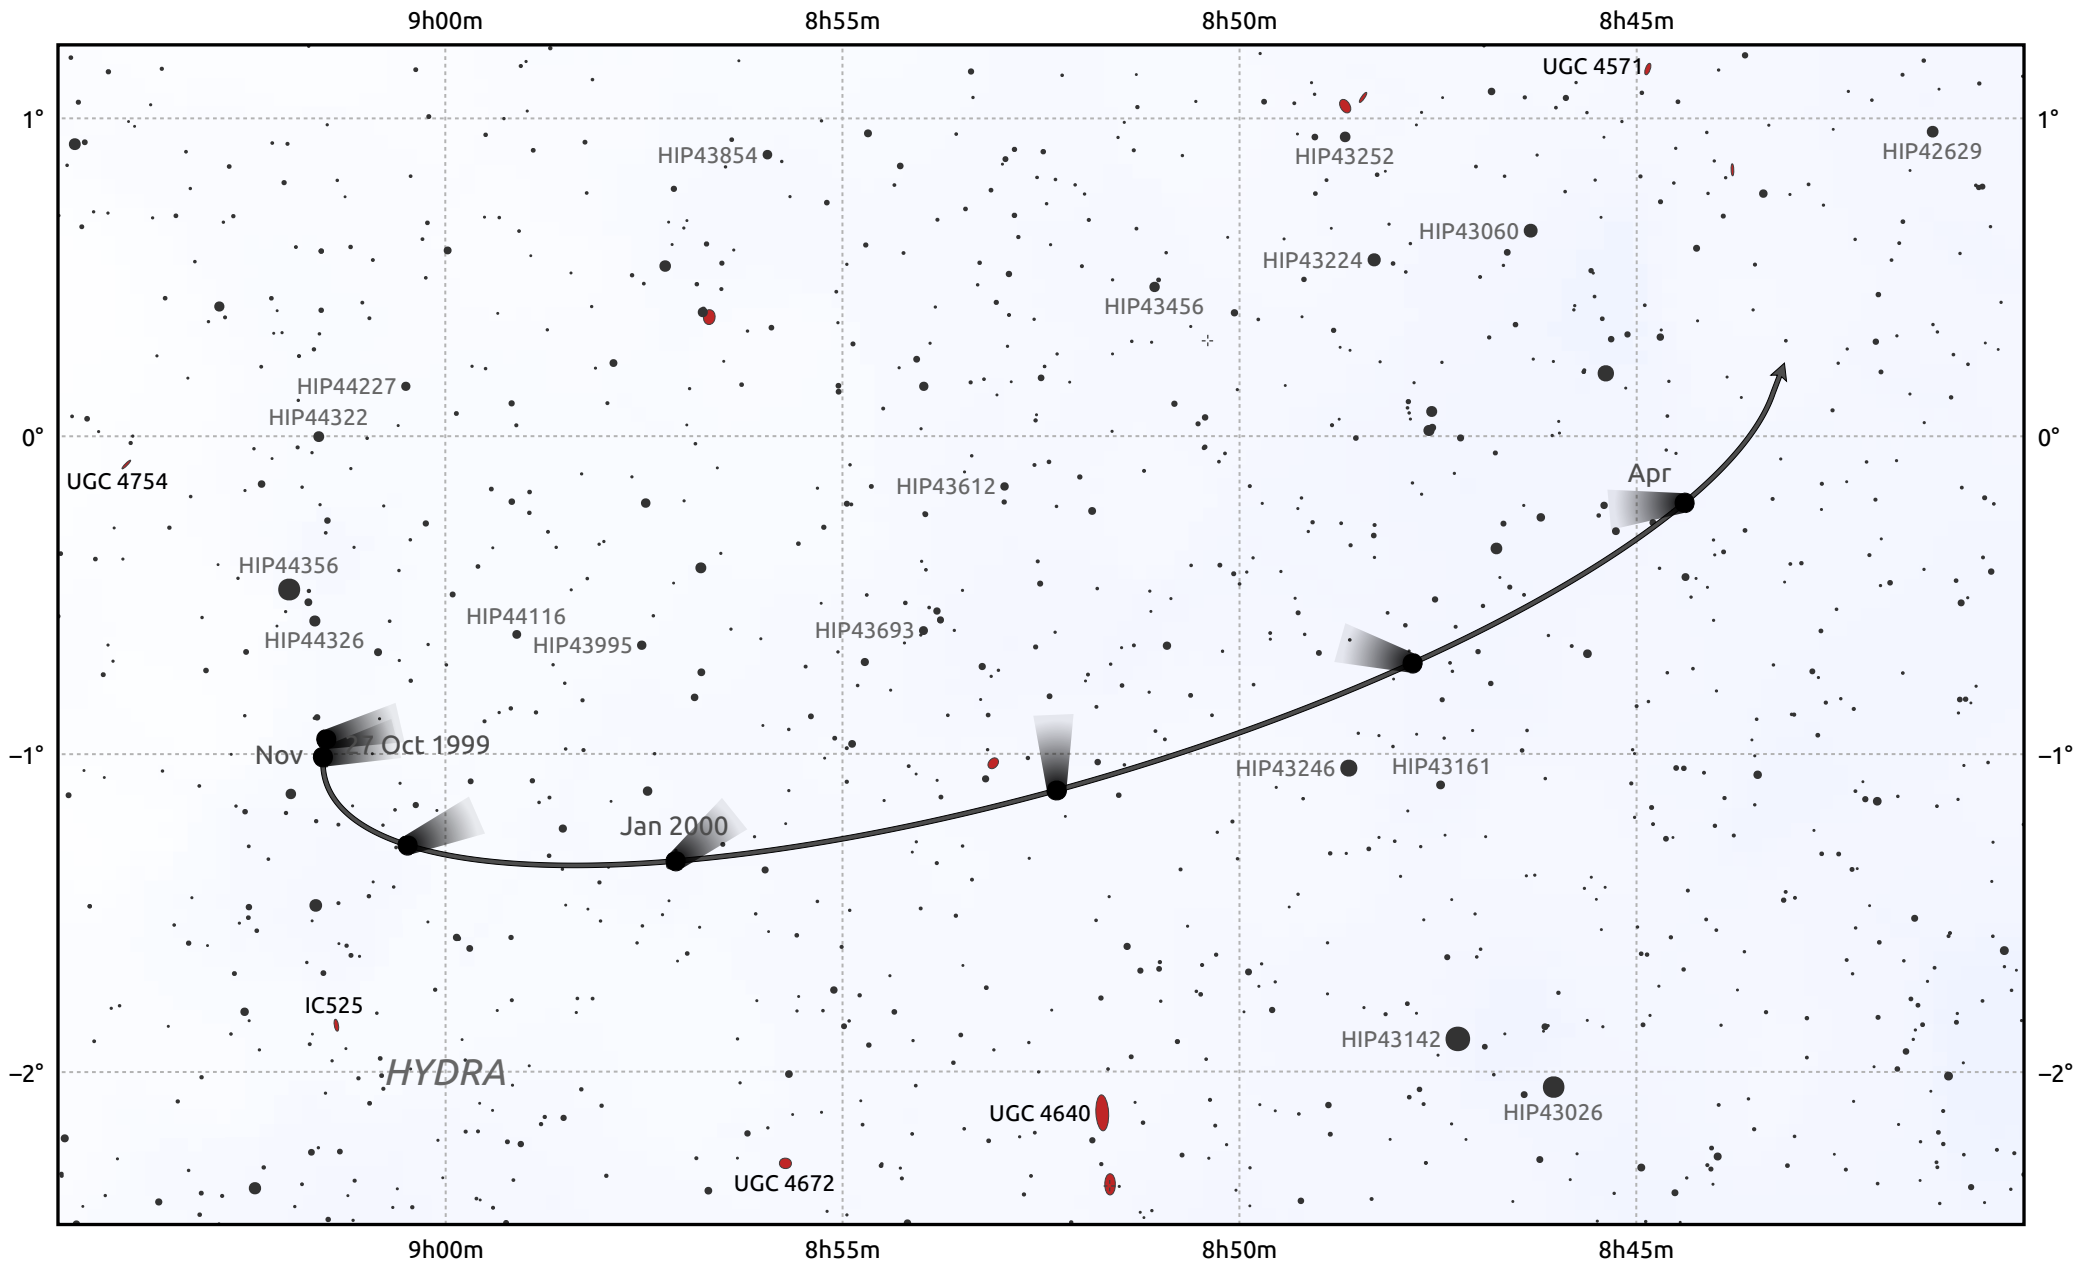

The path of 1P/Halley starting on 27 Oct 1999

© Dominic Ford 2011–2026. Date markers placed at midnight UTC. Downloaded from <https://in-the-sky.org>

Magnitude scale: · 12.0 · 11.0 · 10.0 · 9.0 · 8.0 · 7.0 · 6.0 · 5.0

— Ecliptic Plane

- Galaxy
- Bright nebula
- Open cluster
- ⊕ Globular cluster
- ⊕ Planetary nebula

Date	Mag
1999 Nov 1	nan
2000 Jan 1	nan
2000 Mar 1	nan