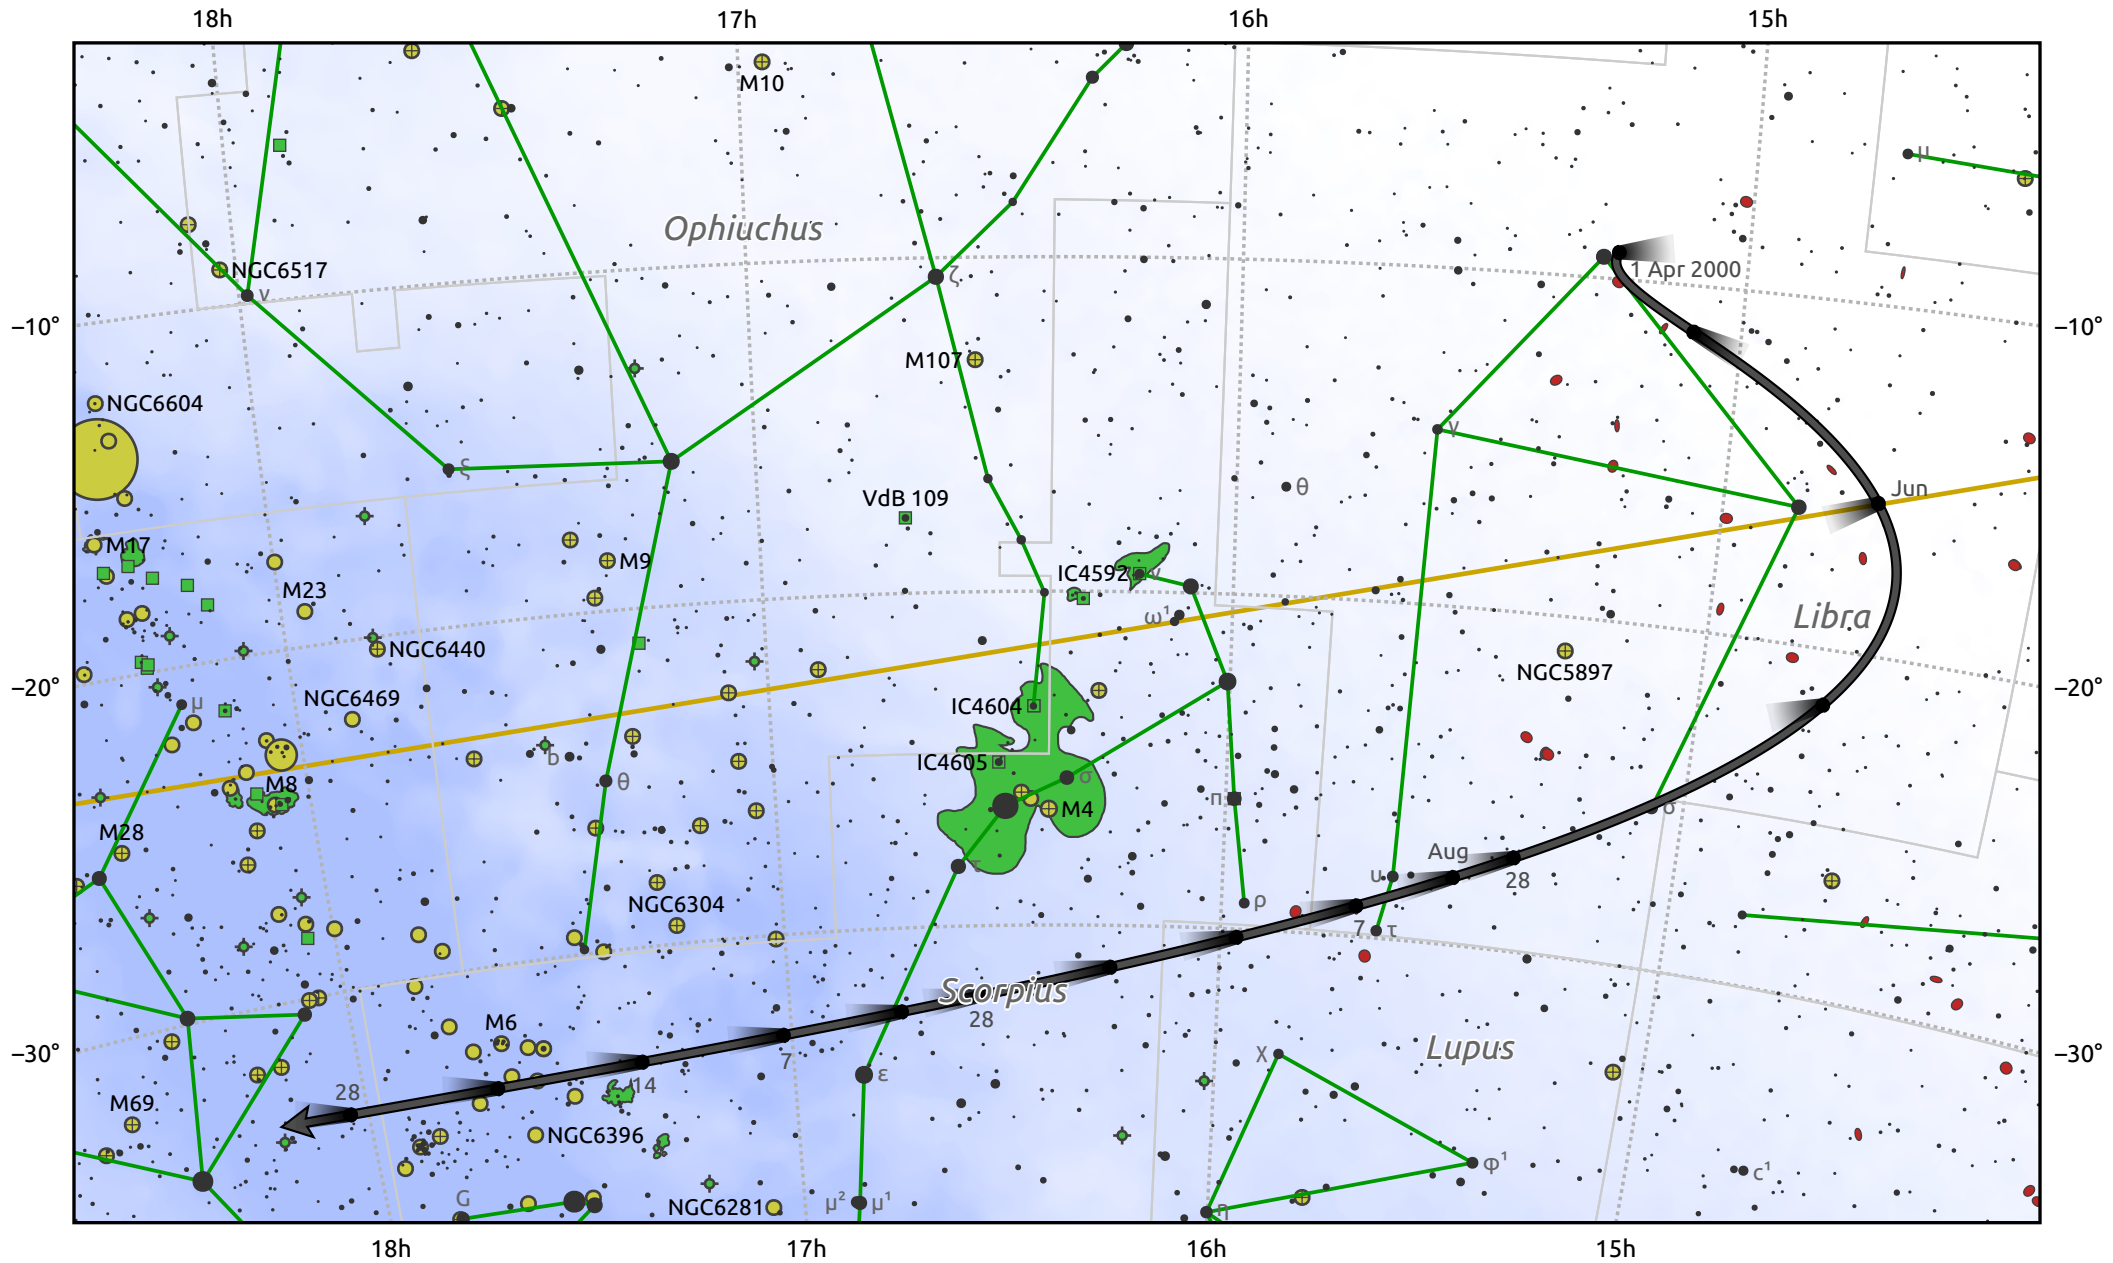

The path of 71P/Clark starting on 1 Apr 2000

© Dominic Ford 2011–2025. Date markers placed at midnight UTC. Downloaded from <https://in-the-sky.org>

Magnitude scale: ● 8.0 ● 7.0 ● 6.0 ● 5.0 ● 4.0 ● 3.0 ● 2.0 ● 1.0

— Ecliptic Plane

● Galaxy ■ Bright nebula ● Open cluster ⊕ Globular cluster ◆ Planetary nebula

Date	Mag
2000 Apr 19	11.4
2000 May 1	10.8
2000 May 10	10.4
2000 Jun 20	9.3
2000 Jul 1	9.3
2000 Aug 29	10.4
2000 Sep 1	10.5
2000 Sep 24	11.4