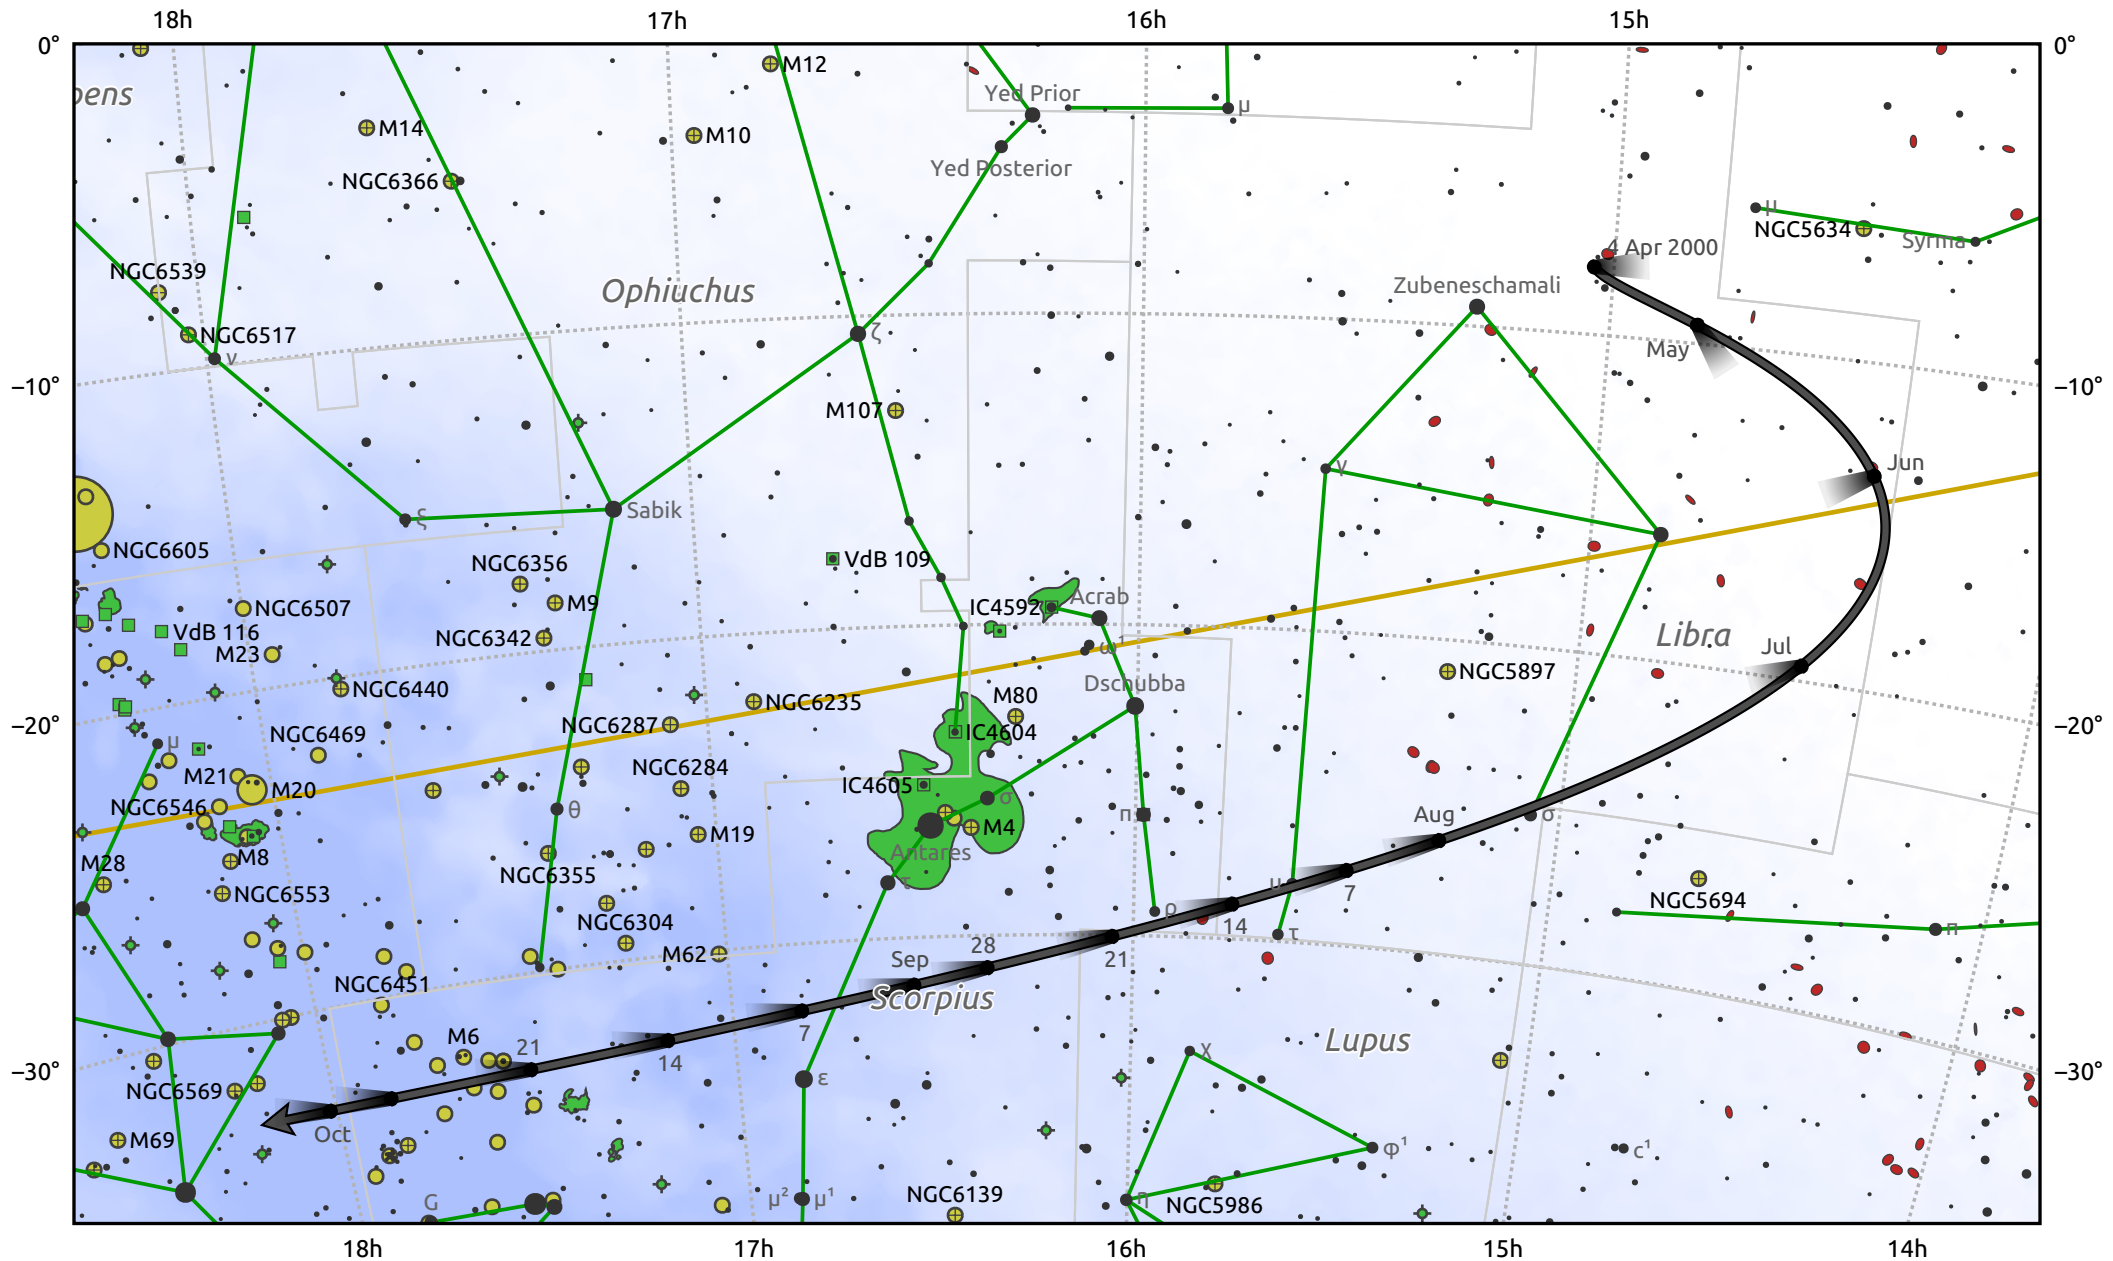

The path of 71P/Clark starting on 4 Apr 2000

© Dominic Ford 2011–2025. Date markers placed at midnight UTC. Downloaded from <https://in-the-sky.org>

Magnitude scale: ● 7.0 ● 6.0 ● 5.0 ● 4.0 ● 3.0 ● 2.0 ● 1.0

— Ecliptic Plane

● Galaxy ■ Bright nebula ● Open cluster ⊕ Globular cluster ◆ Planetary nebula

Date	Mag
2000 Apr 23	11.3
2000 May 1	10.9
2000 May 15	10.3
2000 Jul 1	9.4
2000 Sep 1	10.5
2000 Sep 25	11.4