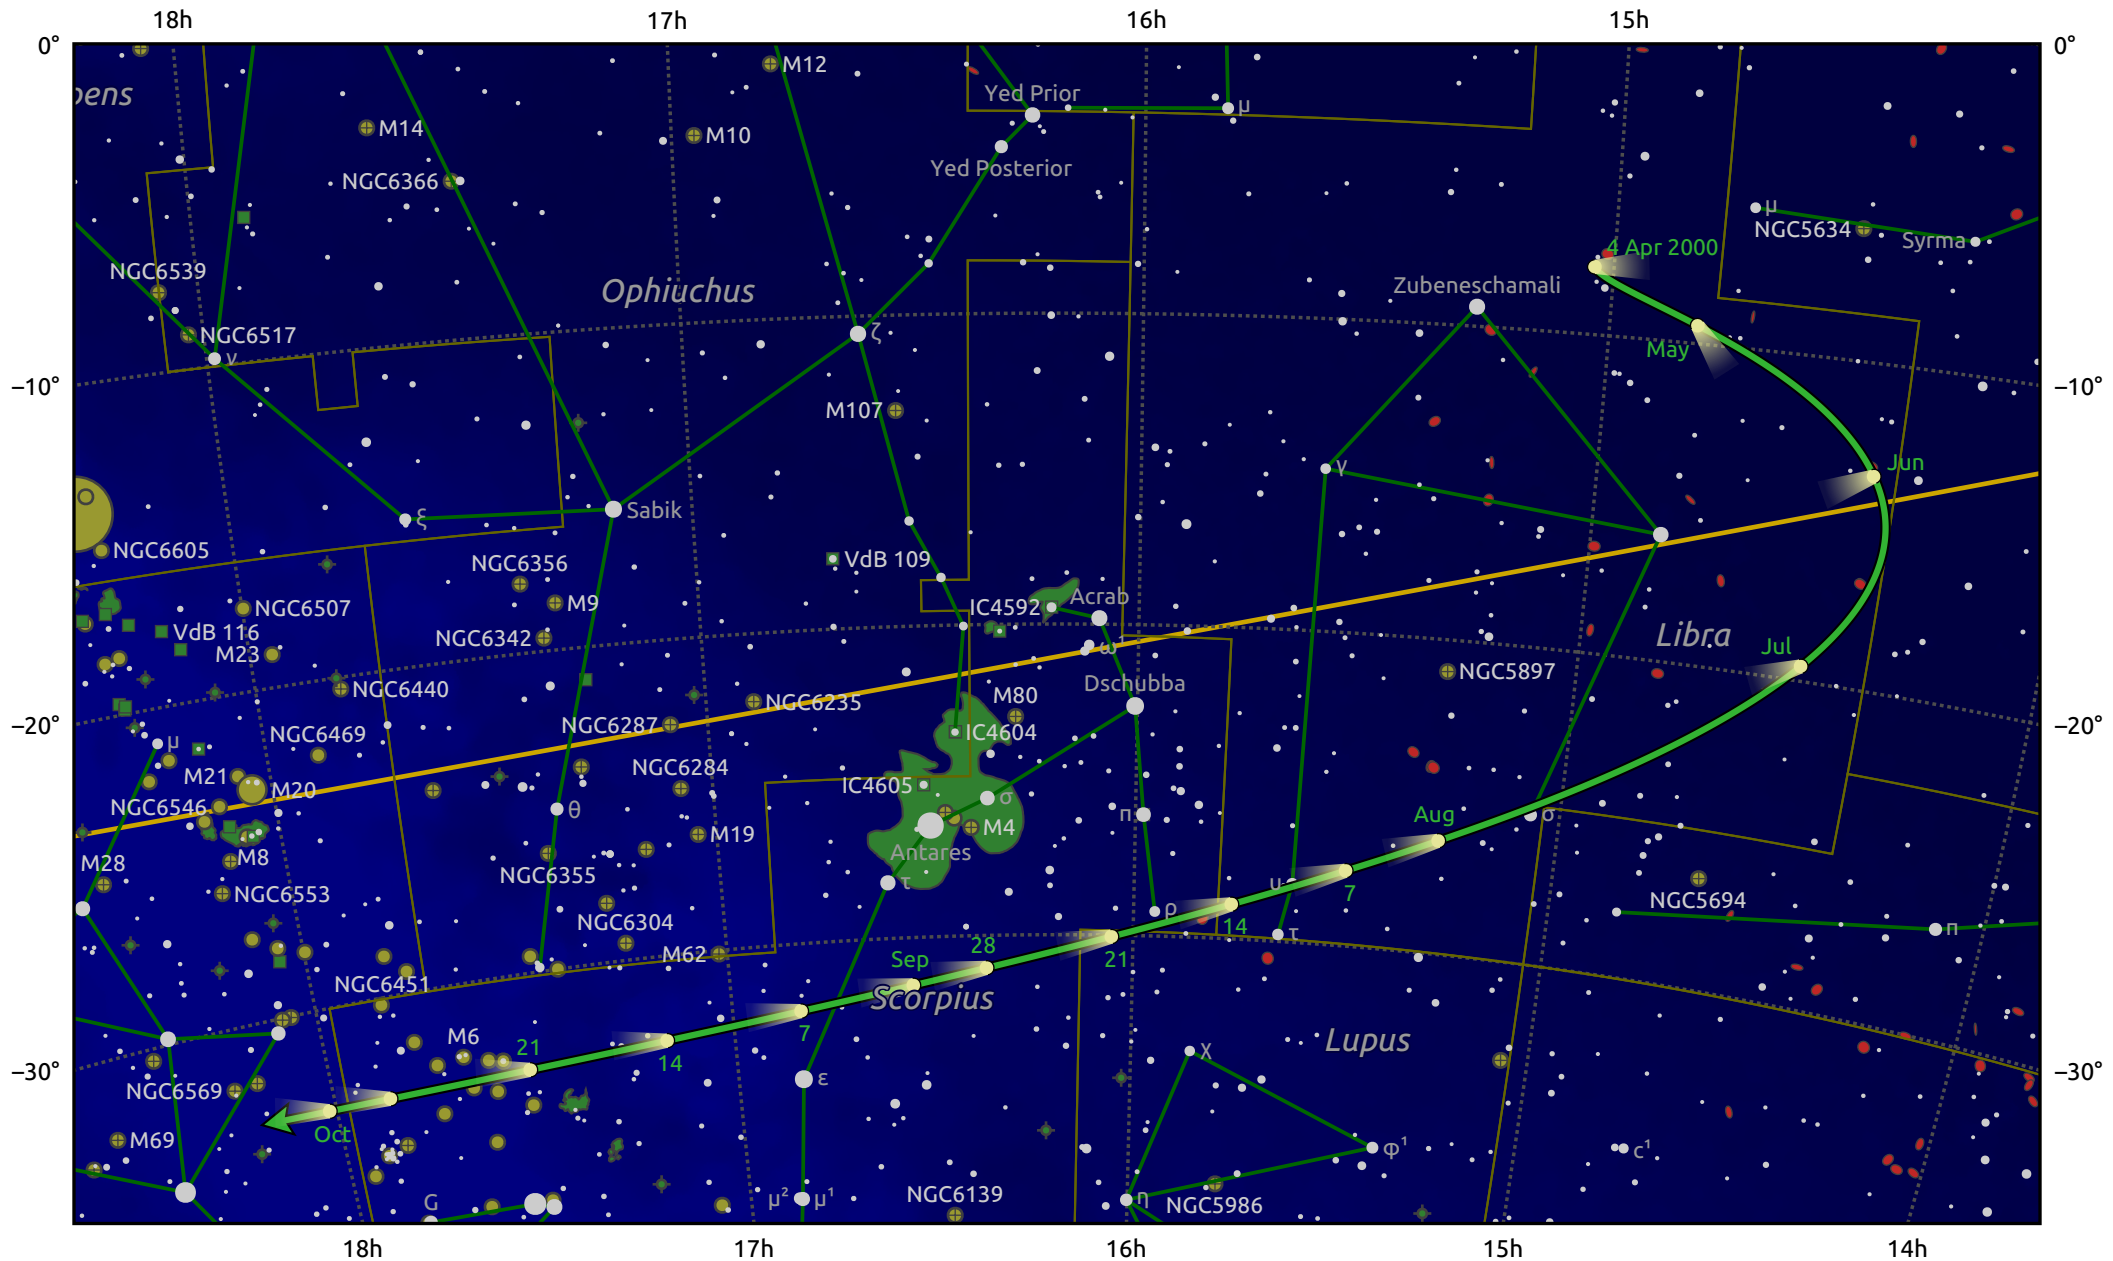

The path of 71P/Clark starting on 4 Apr 2000

© Dominic Ford 2011–2025. Date markers placed at midnight UTC. Downloaded from <https://in-the-sky.org>

Magnitude scale: ● 7.0 ● 6.0 ● 5.0 ● 4.0 ● 3.0 ● 2.0 ● 1.0

— Ecliptic Plane

● Galaxy ■ Bright nebula ● Open cluster ● Globular cluster ◆ Planetary nebula

Date	Mag
2000 Apr 23	11.3
2000 May 1	10.9
2000 May 15	10.3
2000 Jul 1	9.4
2000 Sep 1	10.5
2000 Sep 25	11.4