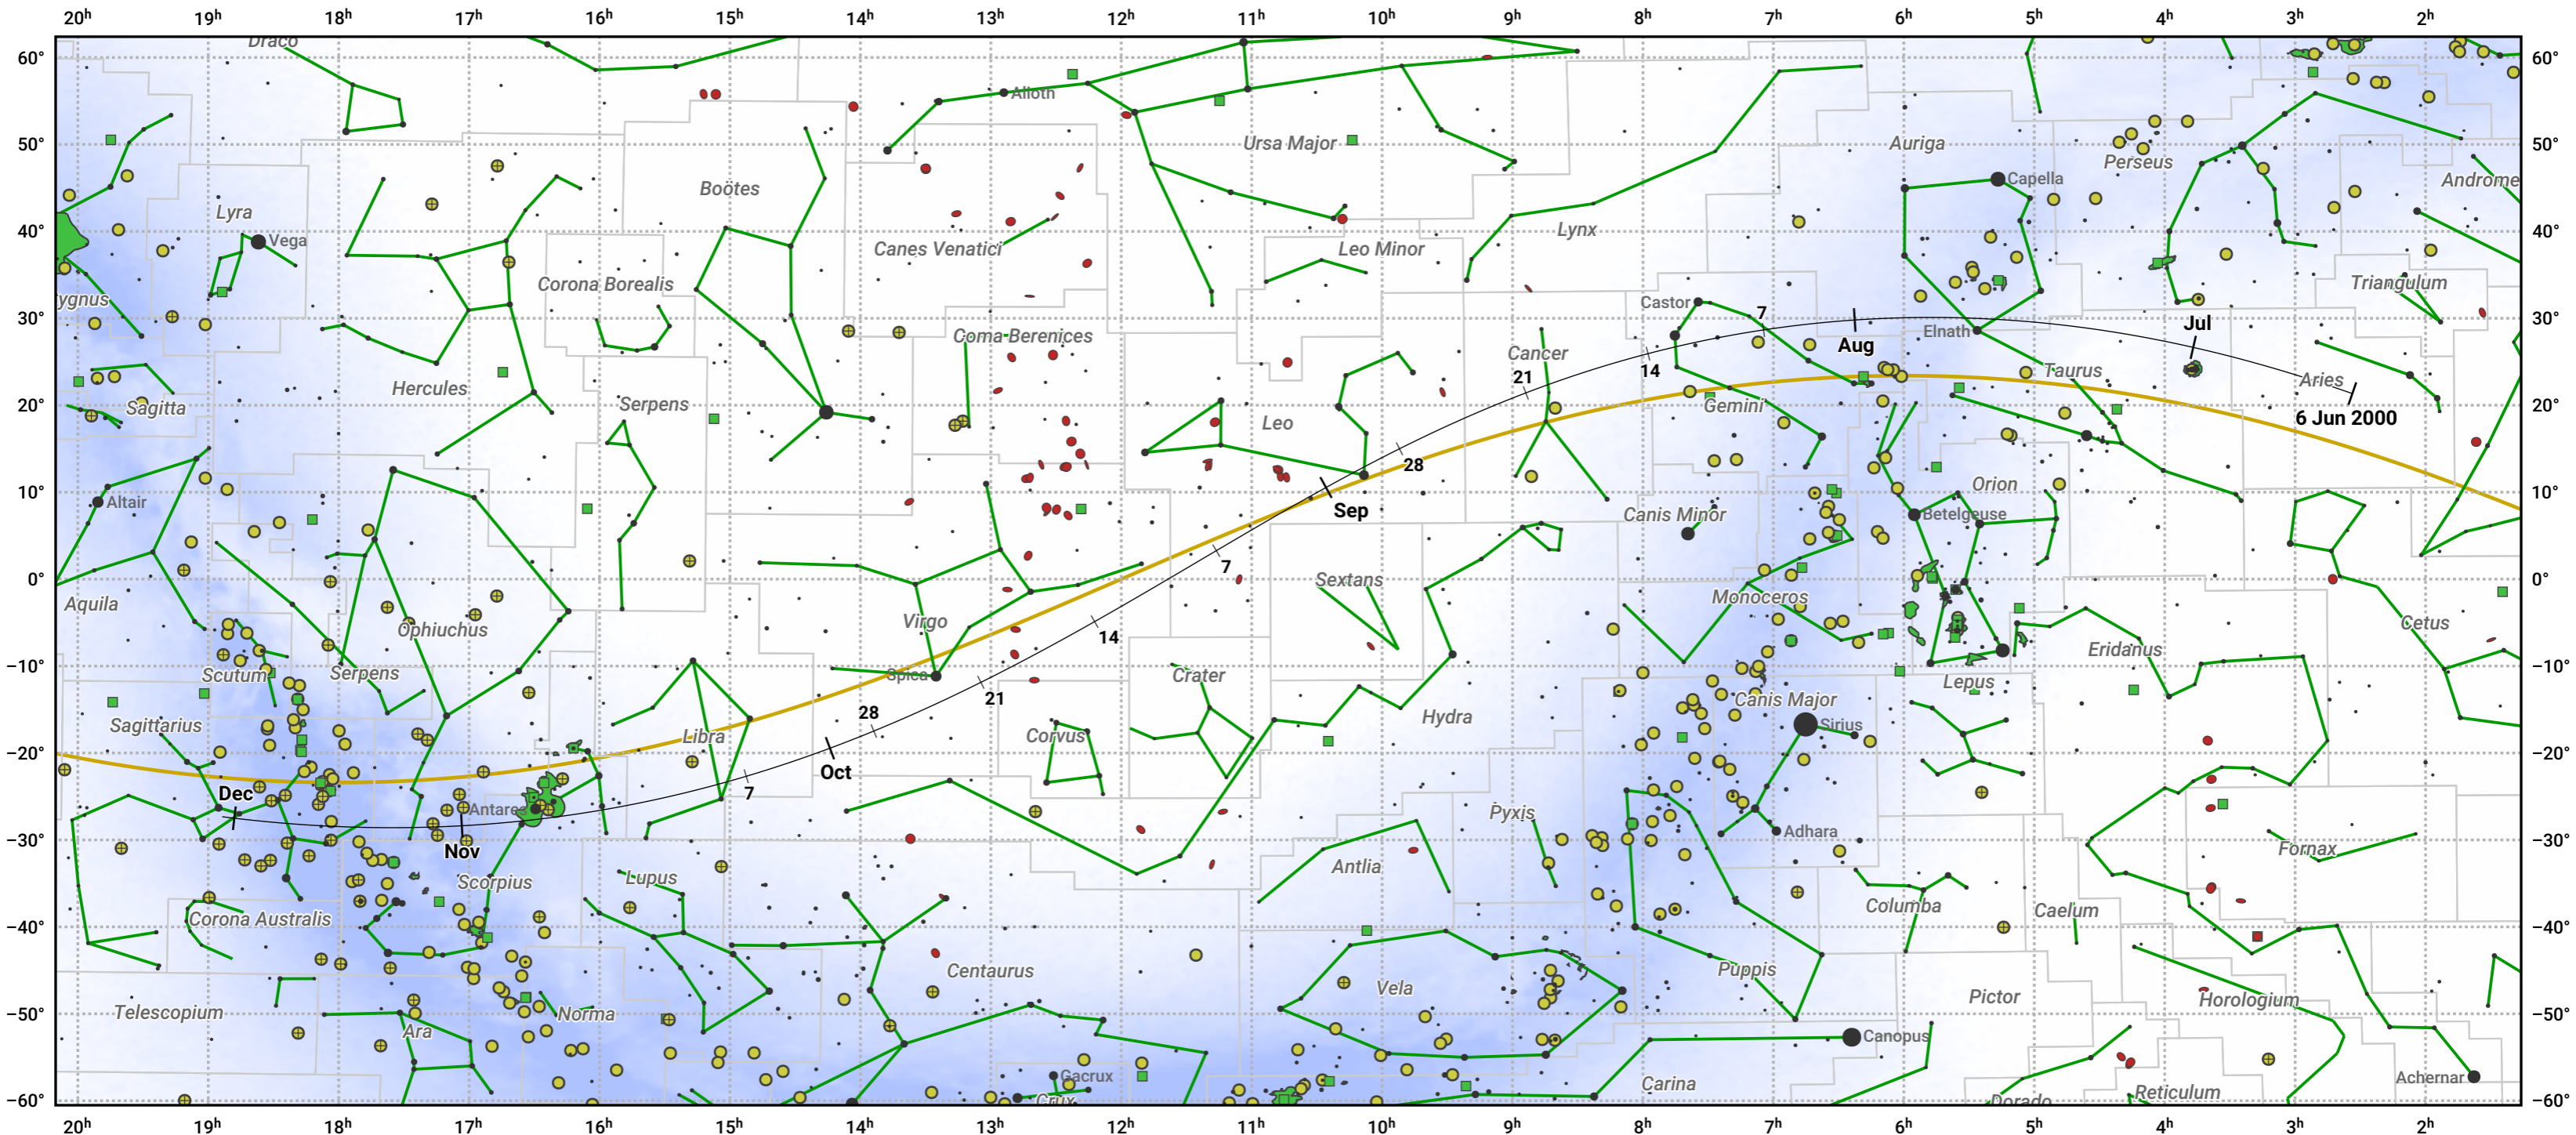

# The path of 2P/Encke starting on 6 Jun 2000

© Dominic Ford 2011–2024. Date markers placed at midnight UTC. Downloaded from <https://in-the-sky.org>

Magnitude scale:  5.0  4.0  3.0  2.0  1.0  0.0  -1.0  -2.0

Ecliptic Plane

Galaxy  Bright nebula  Open cluster  Globular cluster

Date	Mag
2000 Jun 26	13.2
2000 Jul 1	12.9
2000 Jul 12	12.1
2000 Jul 25	11.1
2000 Aug 5	10.0
2000 Aug 14	8.9
2000 Aug 22	7.8
2000 Aug 30	6.7
2000 Sep 1	6.5
2000 Sep 17	7.8
2000 Sep 25	8.9
2000 Oct 4	10.0
2000 Oct 14	11.0
2000 Oct 26	12.0
2000 Nov 1	12.4
2000 Nov 10	13.0
2000 Nov 28	14.0