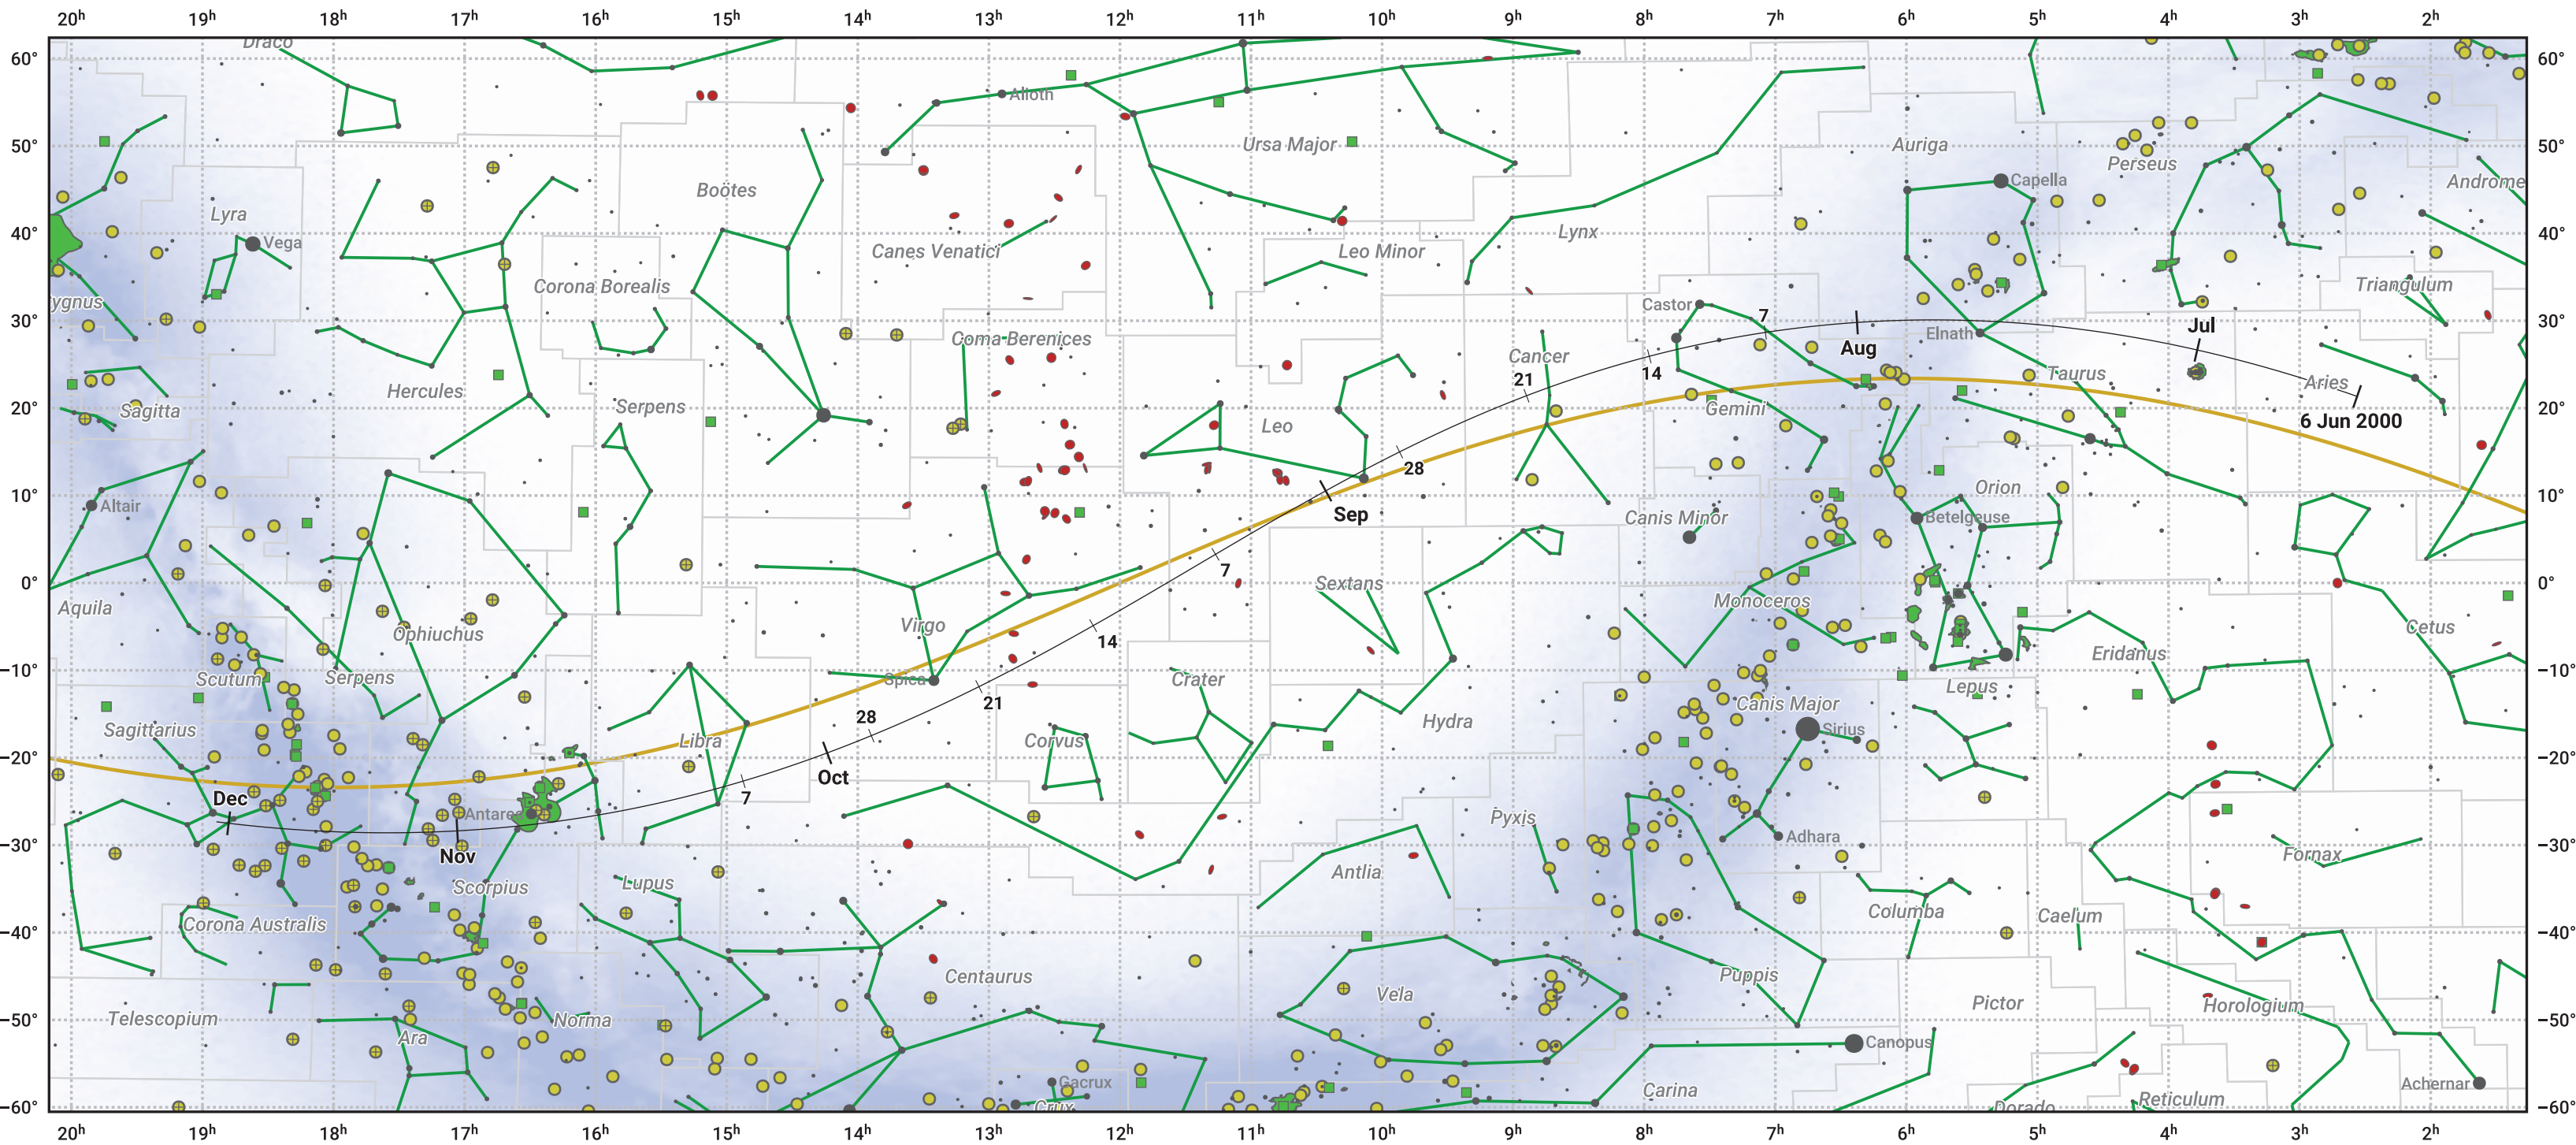

The path of 2P/Encke starting on 6 Jun 2000

© Dominic Ford 2011–2024. Date markers placed at midnight UTC. Downloaded from <https://in-the-sky.org>

Magnitude scale: • 5.0 • 4.0 • 3.0 • 2.0 • 1.0 • 0.0 • -1.0 • -2.0

— Ecliptic Plane

- Galaxy
- Bright nebula
- Open cluster
- ⊕ Globular cluster

Date	Mag
2000 Jun 26	13.2
2000 Jul 1	12.9
2000 Jul 12	12.1
2000 Jul 25	11.1
2000 Aug 5	10.0
2000 Aug 14	8.9
2000 Aug 22	7.8
2000 Aug 30	6.7
2000 Sep 1	6.5
2000 Sep 17	7.8
2000 Sep 25	8.9
2000 Oct 4	10.0
2000 Oct 14	11.0
2000 Oct 26	12.0
2000 Nov 1	12.4
2000 Nov 10	13.0
2000 Nov 28	14.0