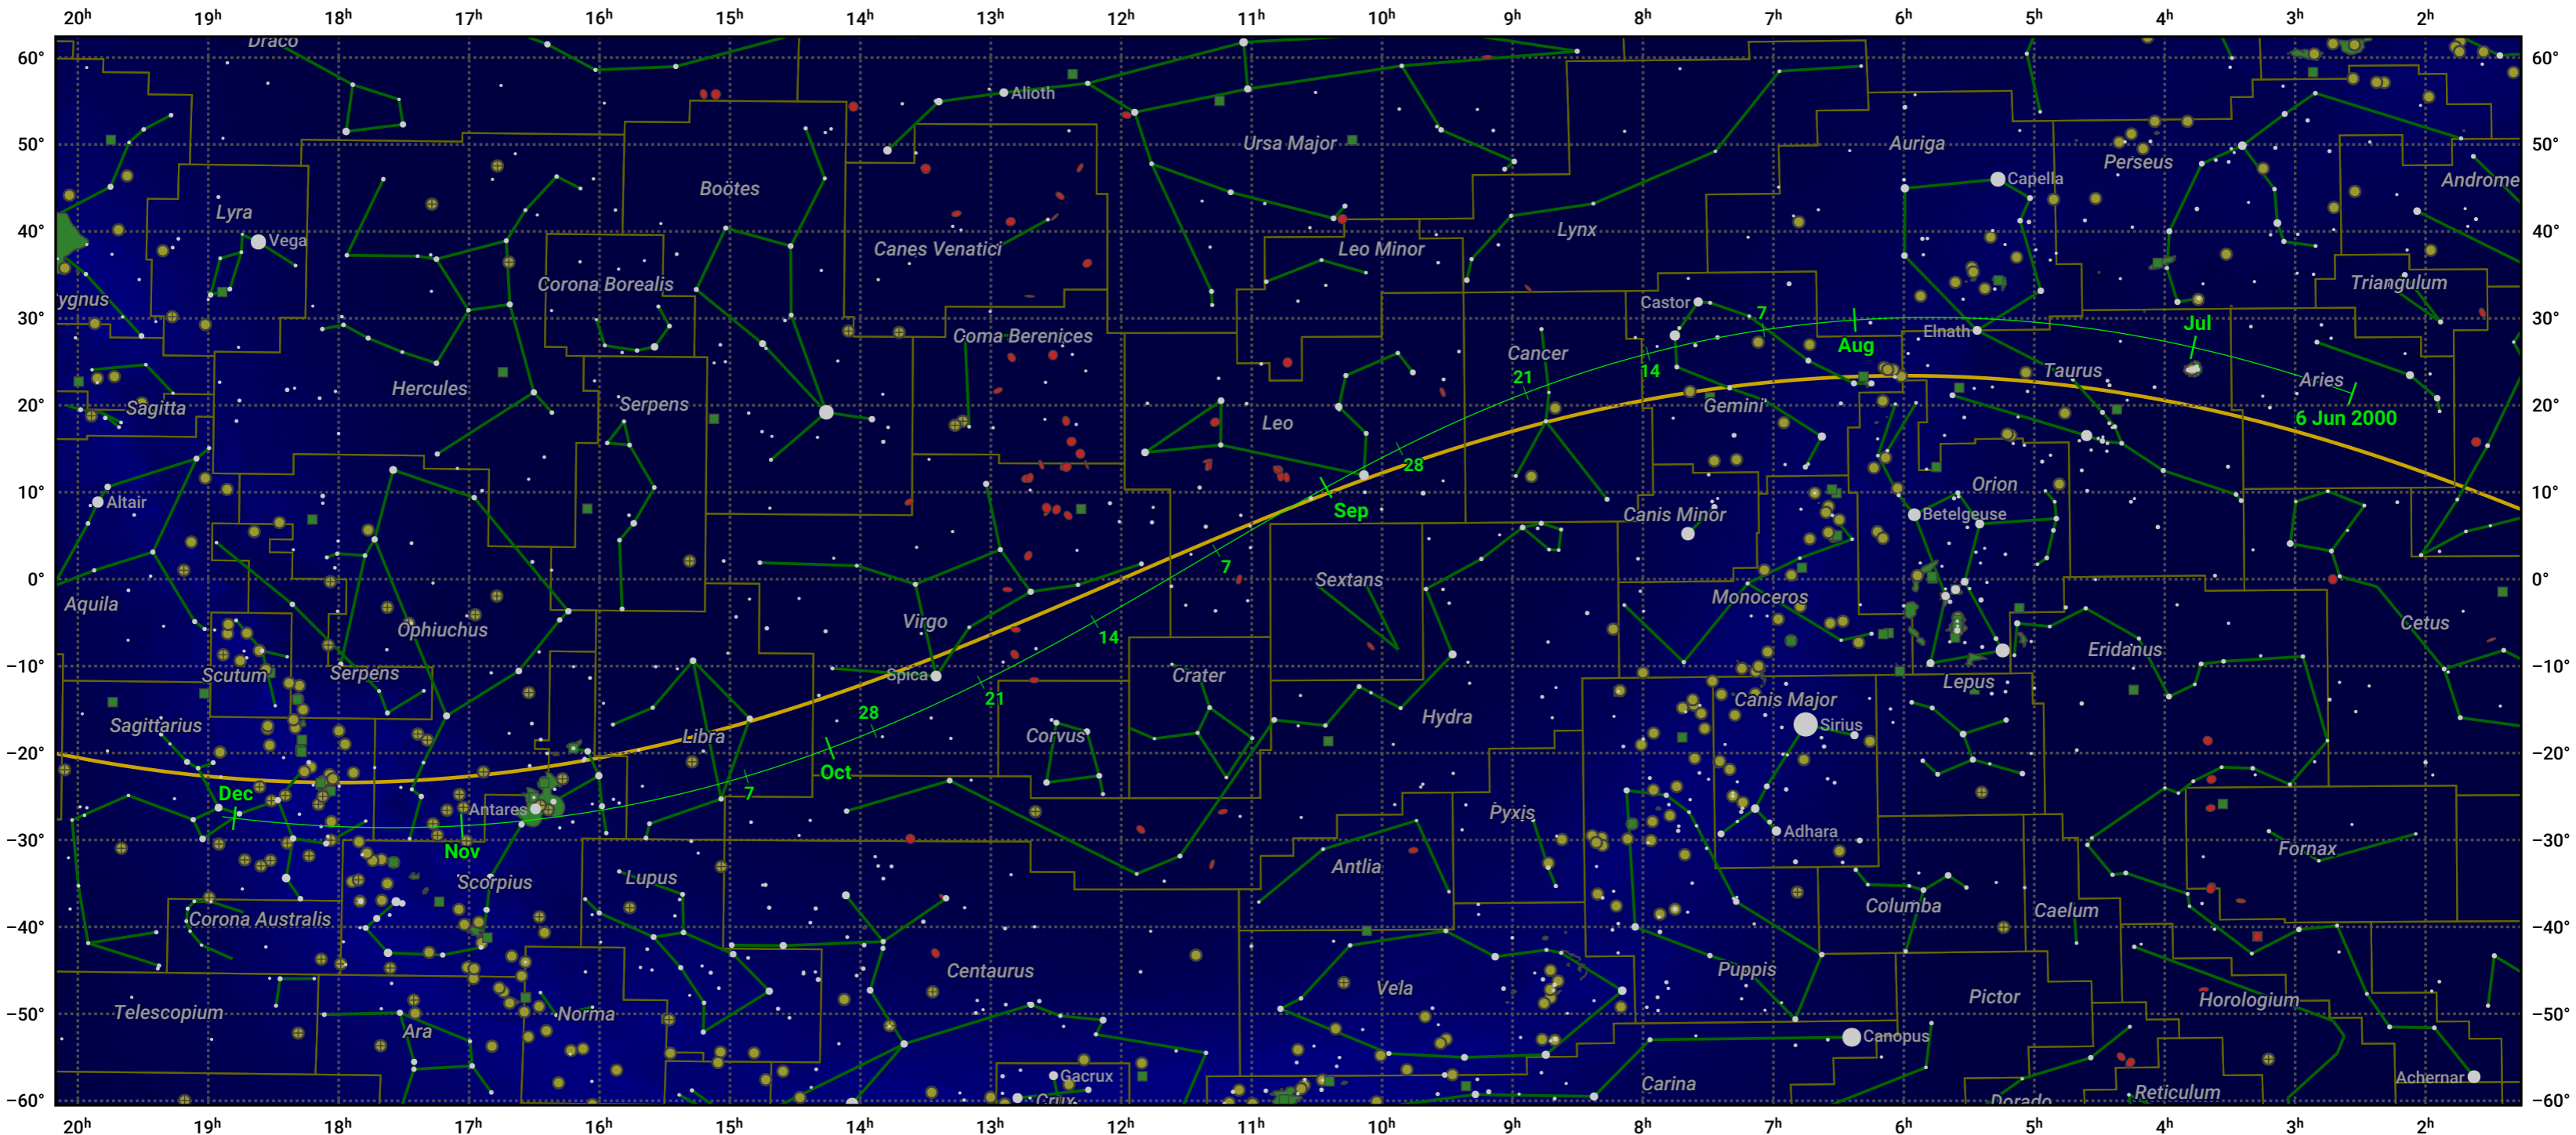

# The path of 2P/Encke starting on 6 Jun 2000

© Dominic Ford 2011–2024. Date markers placed at midnight UTC. Downloaded from <https://in-the-sky.org>

Magnitude scale:  5.0  4.0  3.0  2.0  1.0  0.0  -1.0  -2.0

Ecliptic Plane

Galaxy  Bright nebula  Open cluster  Globular cluster

Date	Mag
2000 Jun 26	13.2
2000 Jul 1	12.9
2000 Jul 12	12.1
2000 Jul 25	11.1
2000 Aug 5	10.0
2000 Aug 14	8.9
2000 Aug 22	7.8
2000 Aug 30	6.7
2000 Sep 1	6.5
2000 Sep 17	7.8
2000 Sep 25	8.9
2000 Oct 4	10.0
2000 Oct 14	11.0
2000 Oct 26	12.0
2000 Nov 1	12.4
2000 Nov 10	13.0
2000 Nov 28	14.0