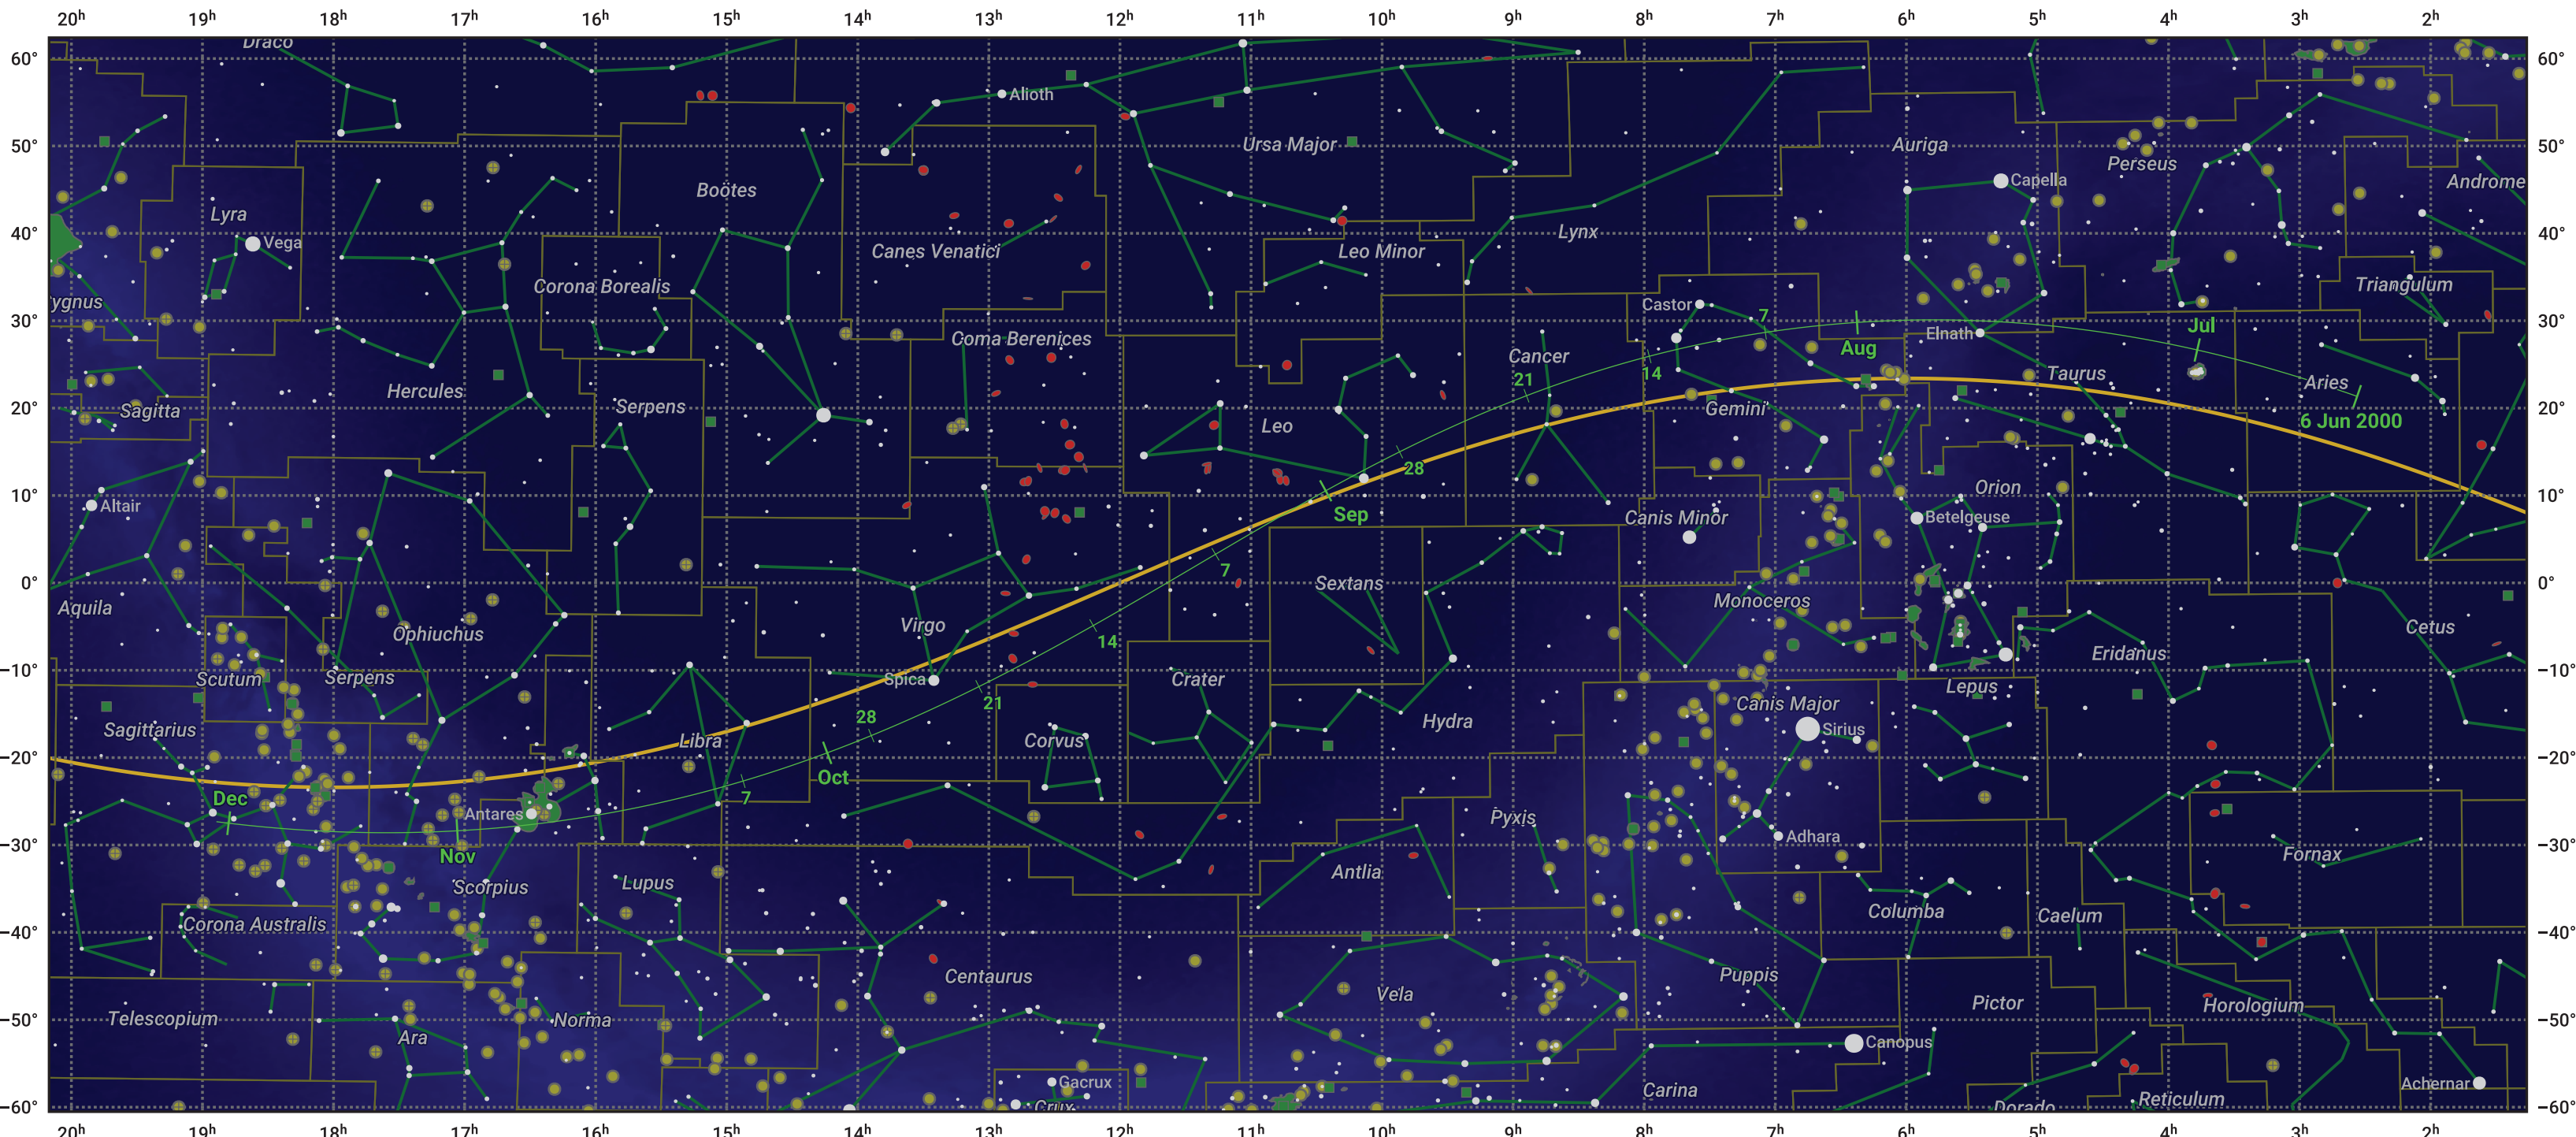

The path of 2P/Encke starting on 6 Jun 2000

© Dominic Ford 2011–2024. Date markers placed at midnight UTC. Downloaded from <https://in-the-sky.org>

Magnitude scale: -5.0 -4.0 -3.0 -2.0 -1.0 0.0 -1.0 -2.0

— Ecliptic Plane

- Galaxy
- Bright nebula
- Open cluster
- ⊕ Globular cluster

Date	Mag
2000 Jun 26	13.2
2000 Jul 1	12.9
2000 Jul 12	12.1
2000 Jul 25	11.1
2000 Aug 5	10.0
2000 Aug 14	8.9
2000 Aug 22	7.8
2000 Aug 30	6.7
2000 Sep 1	6.5
2000 Sep 17	7.8
2000 Sep 25	8.9
2000 Oct 4	10.0
2000 Oct 14	11.0
2000 Oct 26	12.0
2000 Nov 1	12.4
2000 Nov 10	13.0
2000 Nov 28	14.0