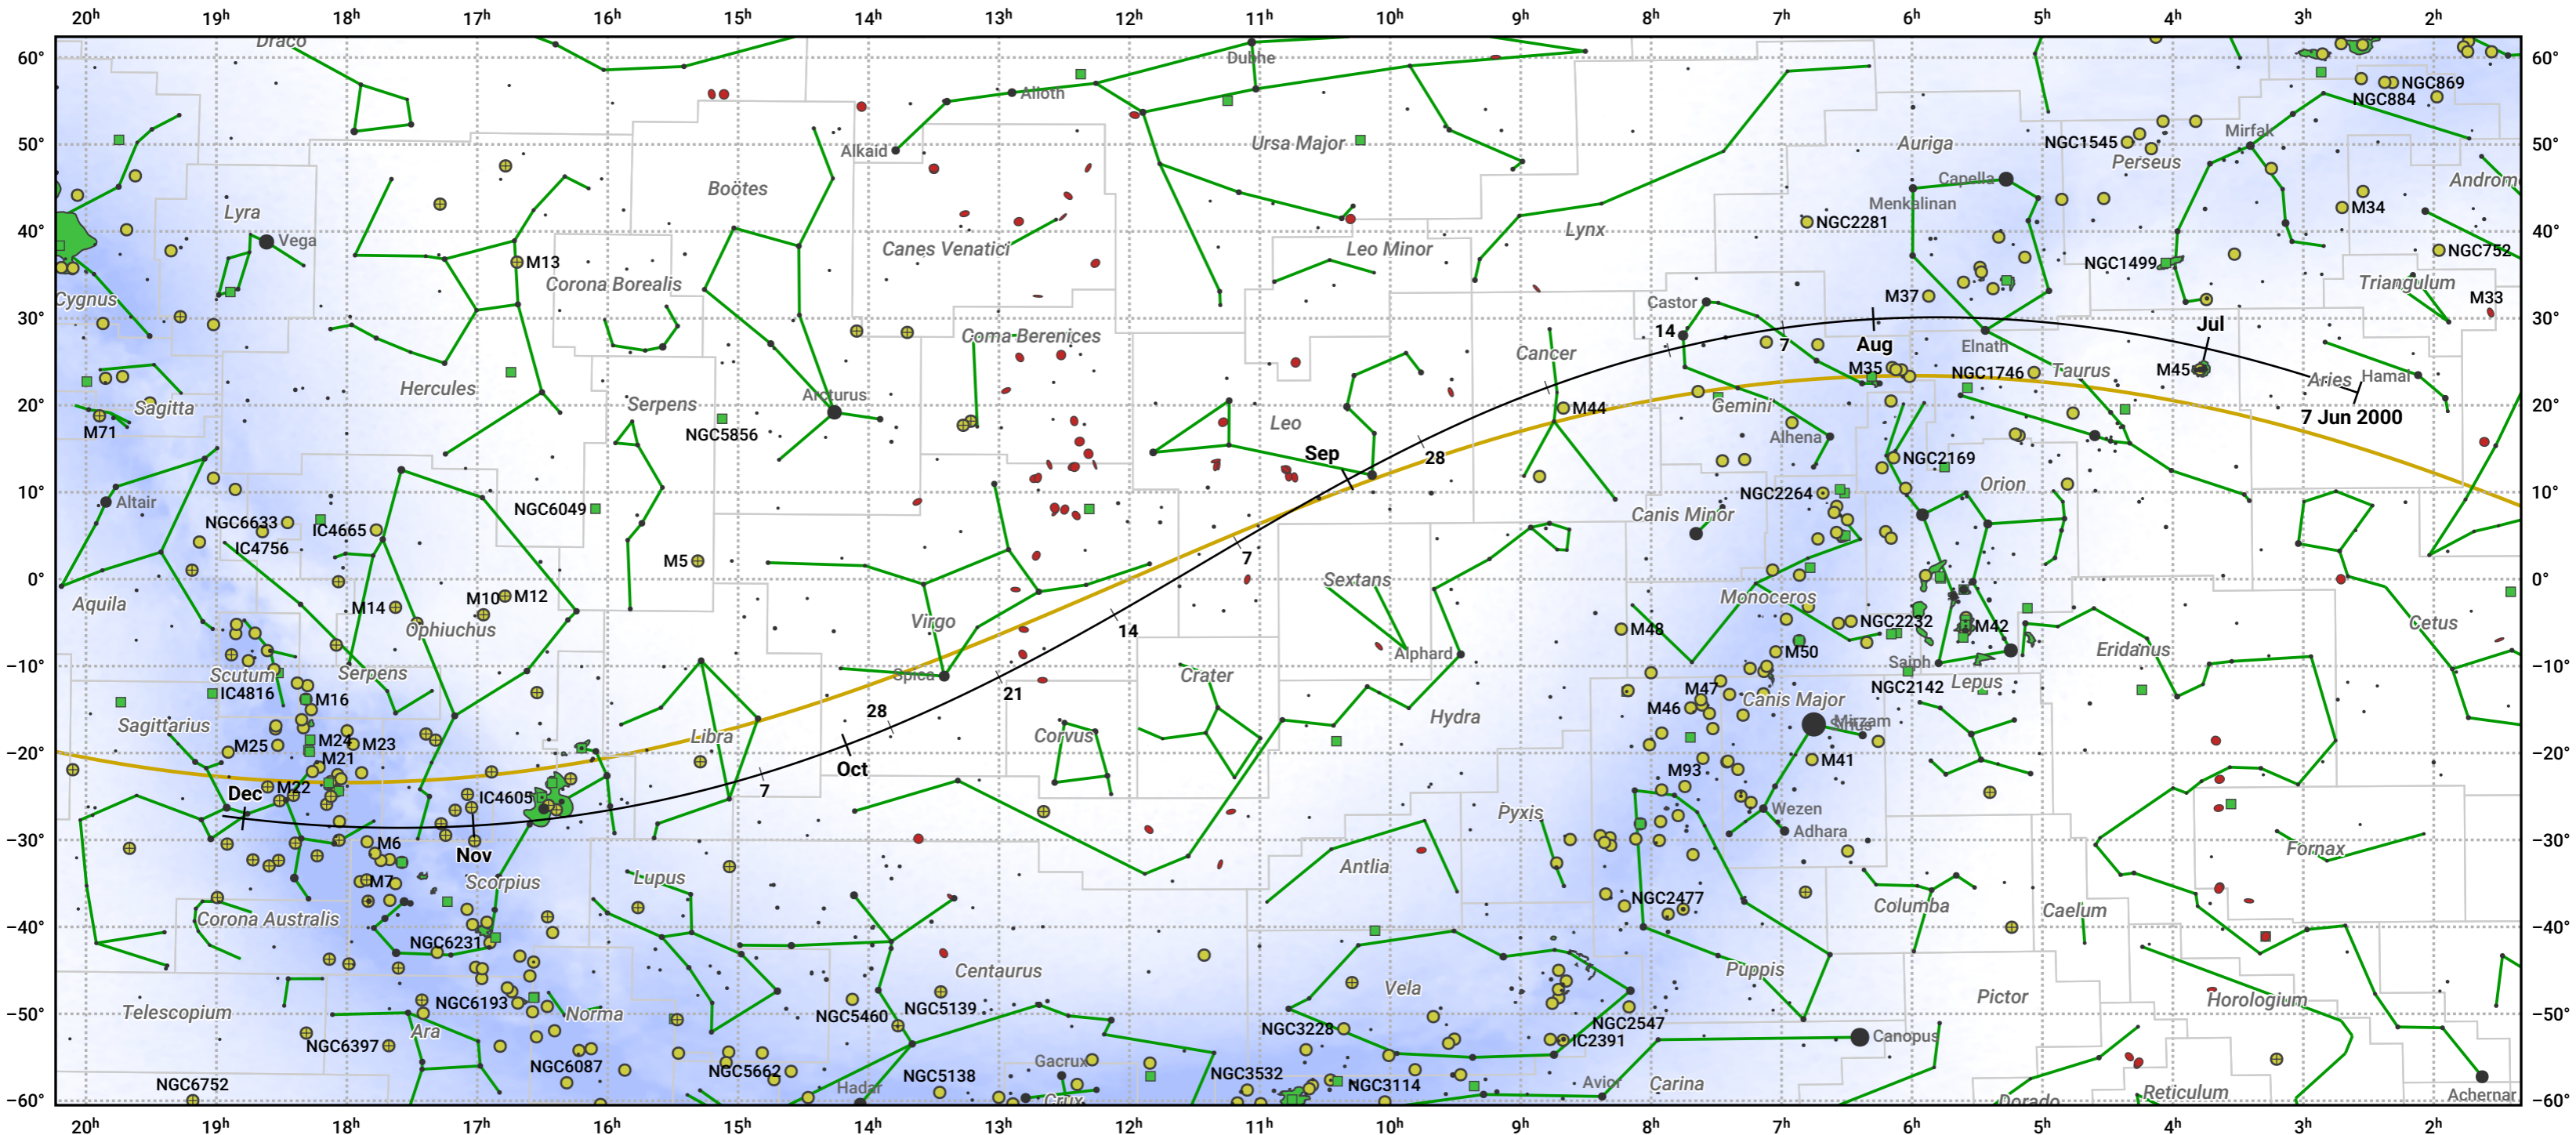

The path of 2P/Encke starting on 7 Jun 2000

© Dominic Ford 2011–2024. Date markers placed at midnight UTC. Downloaded from <https://in-the-sky.org>

Magnitude scale: \cdot 5.0 \cdot 4.0 \cdot 3.0 \cdot 2.0 \cdot 1.0 \bullet 0.0 \bullet -1.0 \bullet -2.0

— Ecliptic Plane

● Galaxy ■ Bright nebula ● Open cluster + Globular cluster

Date	Mag
2000 Jun 27	13.2
2000 Jul 1	13.0
2000 Jul 13	12.2
2000 Jul 26	11.1
2000 Aug 6	10.0
2000 Aug 15	8.9
2000 Aug 23	7.8
2000 Aug 30	6.8
2000 Sep 1	6.6
2000 Sep 19	7.9
2000 Sep 27	9.0
2000 Oct 6	10.1
2000 Oct 17	11.2
2000 Oct 30	12.2
2000 Nov 1	12.4
2000 Nov 14	13.2
2000 Dec 3	14.2