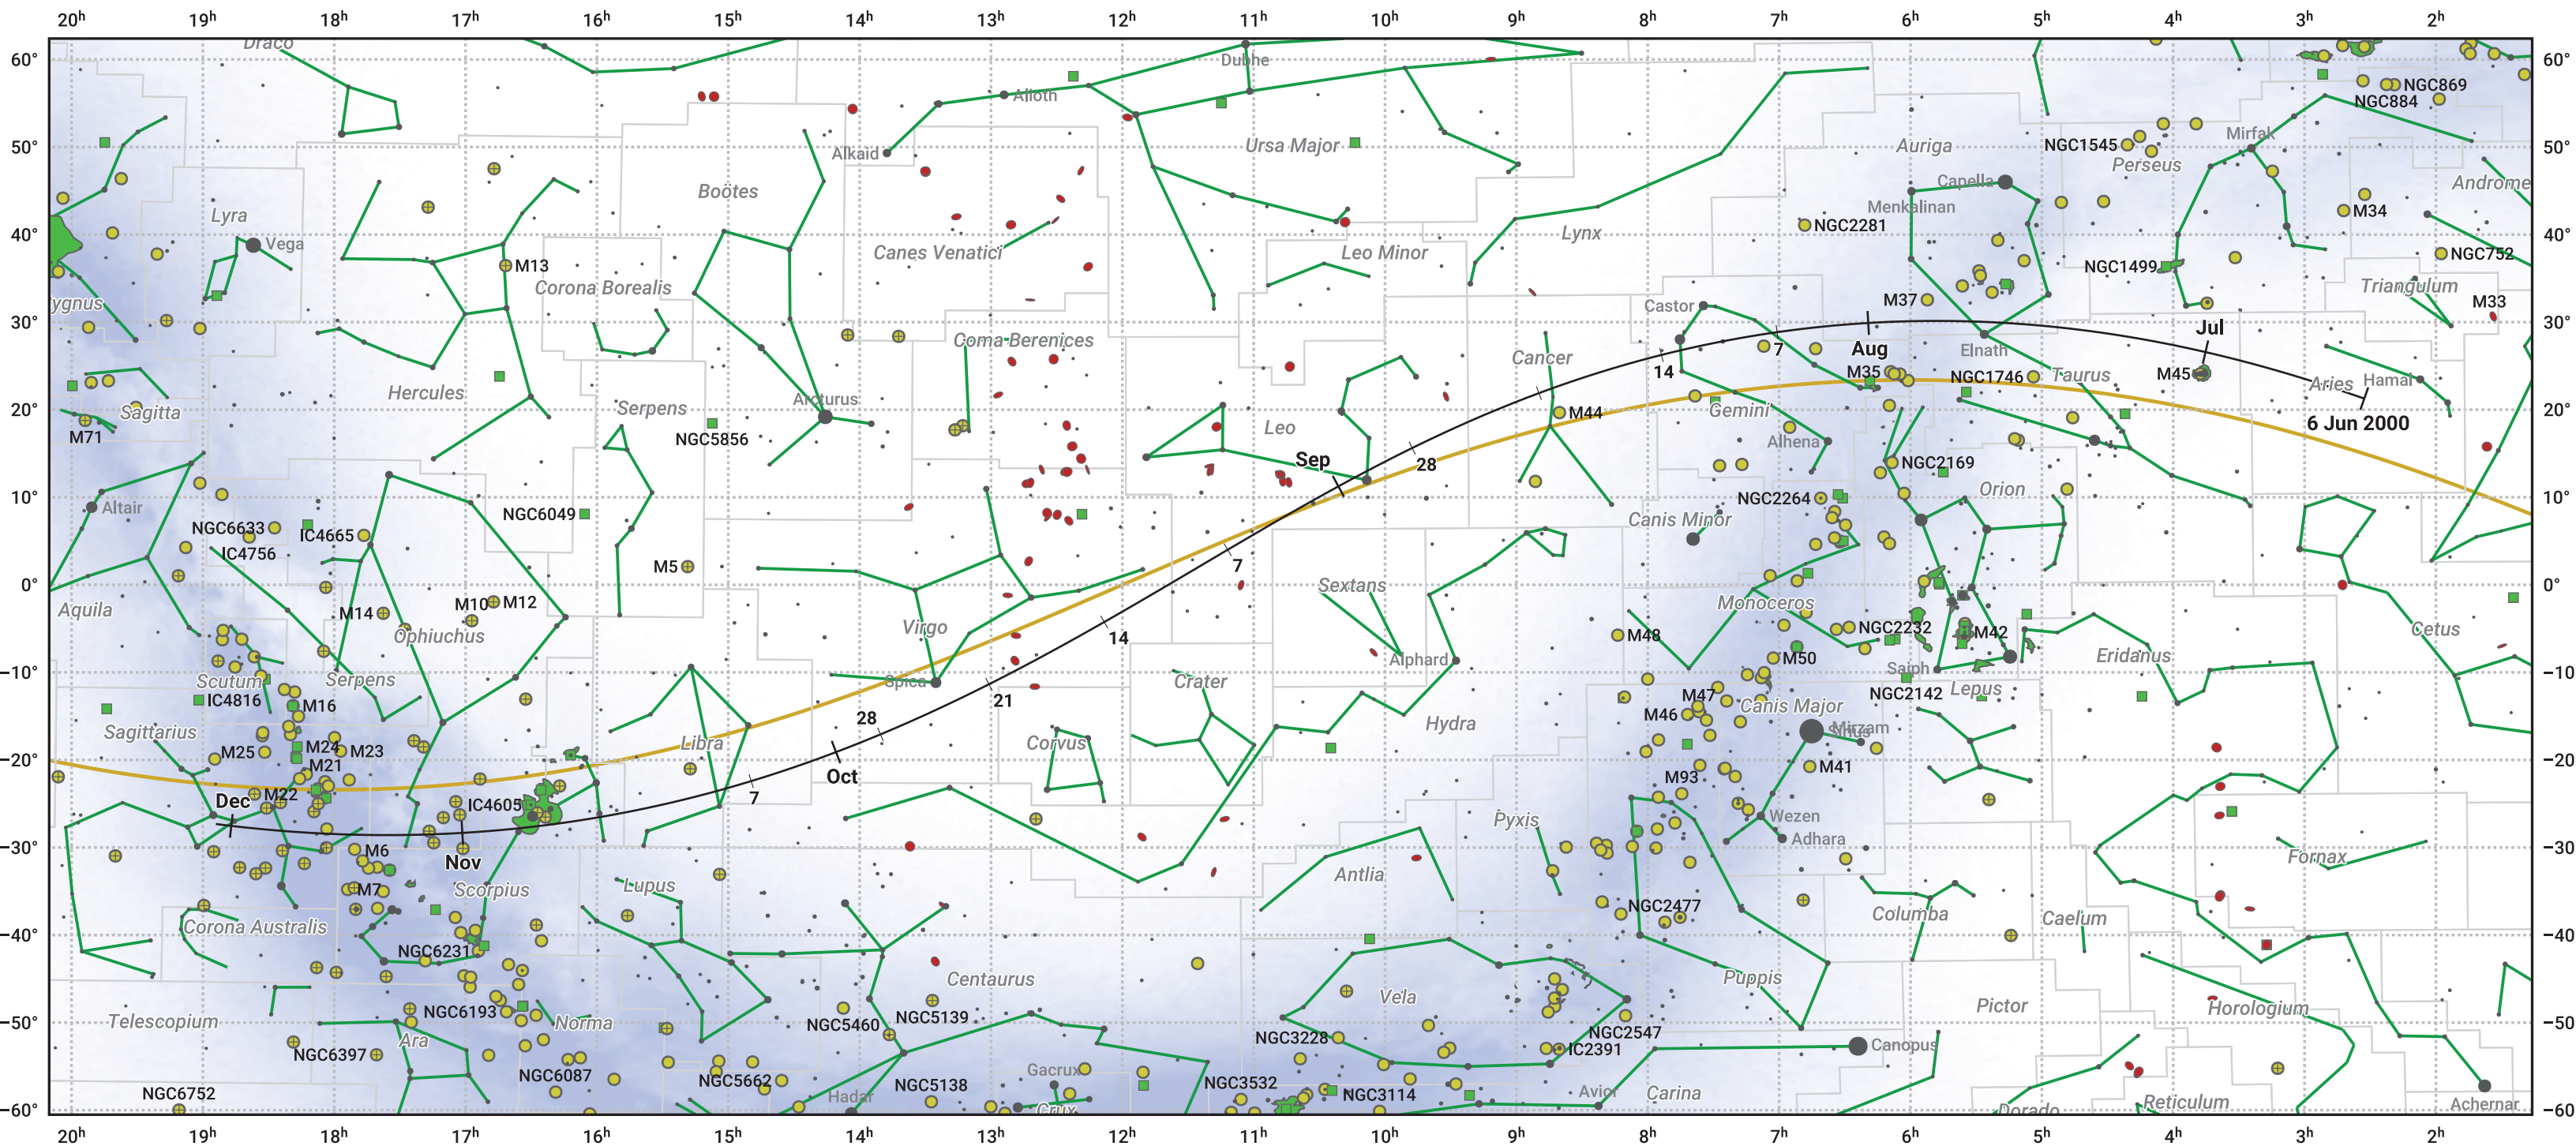

The path of 2P/Encke starting on 6 Jun 2000

© Dominic Ford 2011–2024. Date markers placed at midnight UTC. Downloaded from <https://in-the-sky.org>

Magnitude scale: • 5.0 • 4.0 • 3.0 • 2.0 • 1.0 • 0.0 ● -1.0 ● -2.0

— Ecliptic Plane

- Galaxy
- Bright nebula
- Open cluster
- ⊕ Globular cluster

Date	Mag
2000 Jun 26	13.3
2000 Jul 1	12.9
2000 Jul 12	12.2
2000 Jul 25	11.1
2000 Aug 5	10.1
2000 Aug 14	9.0
2000 Aug 22	7.9
2000 Aug 29	6.9
2000 Sep 1	6.6
2000 Sep 19	8.0
2000 Sep 27	9.1
2000 Oct 6	10.1
2000 Oct 17	11.2
2000 Oct 30	12.2
2000 Nov 1	12.4
2000 Nov 15	13.3