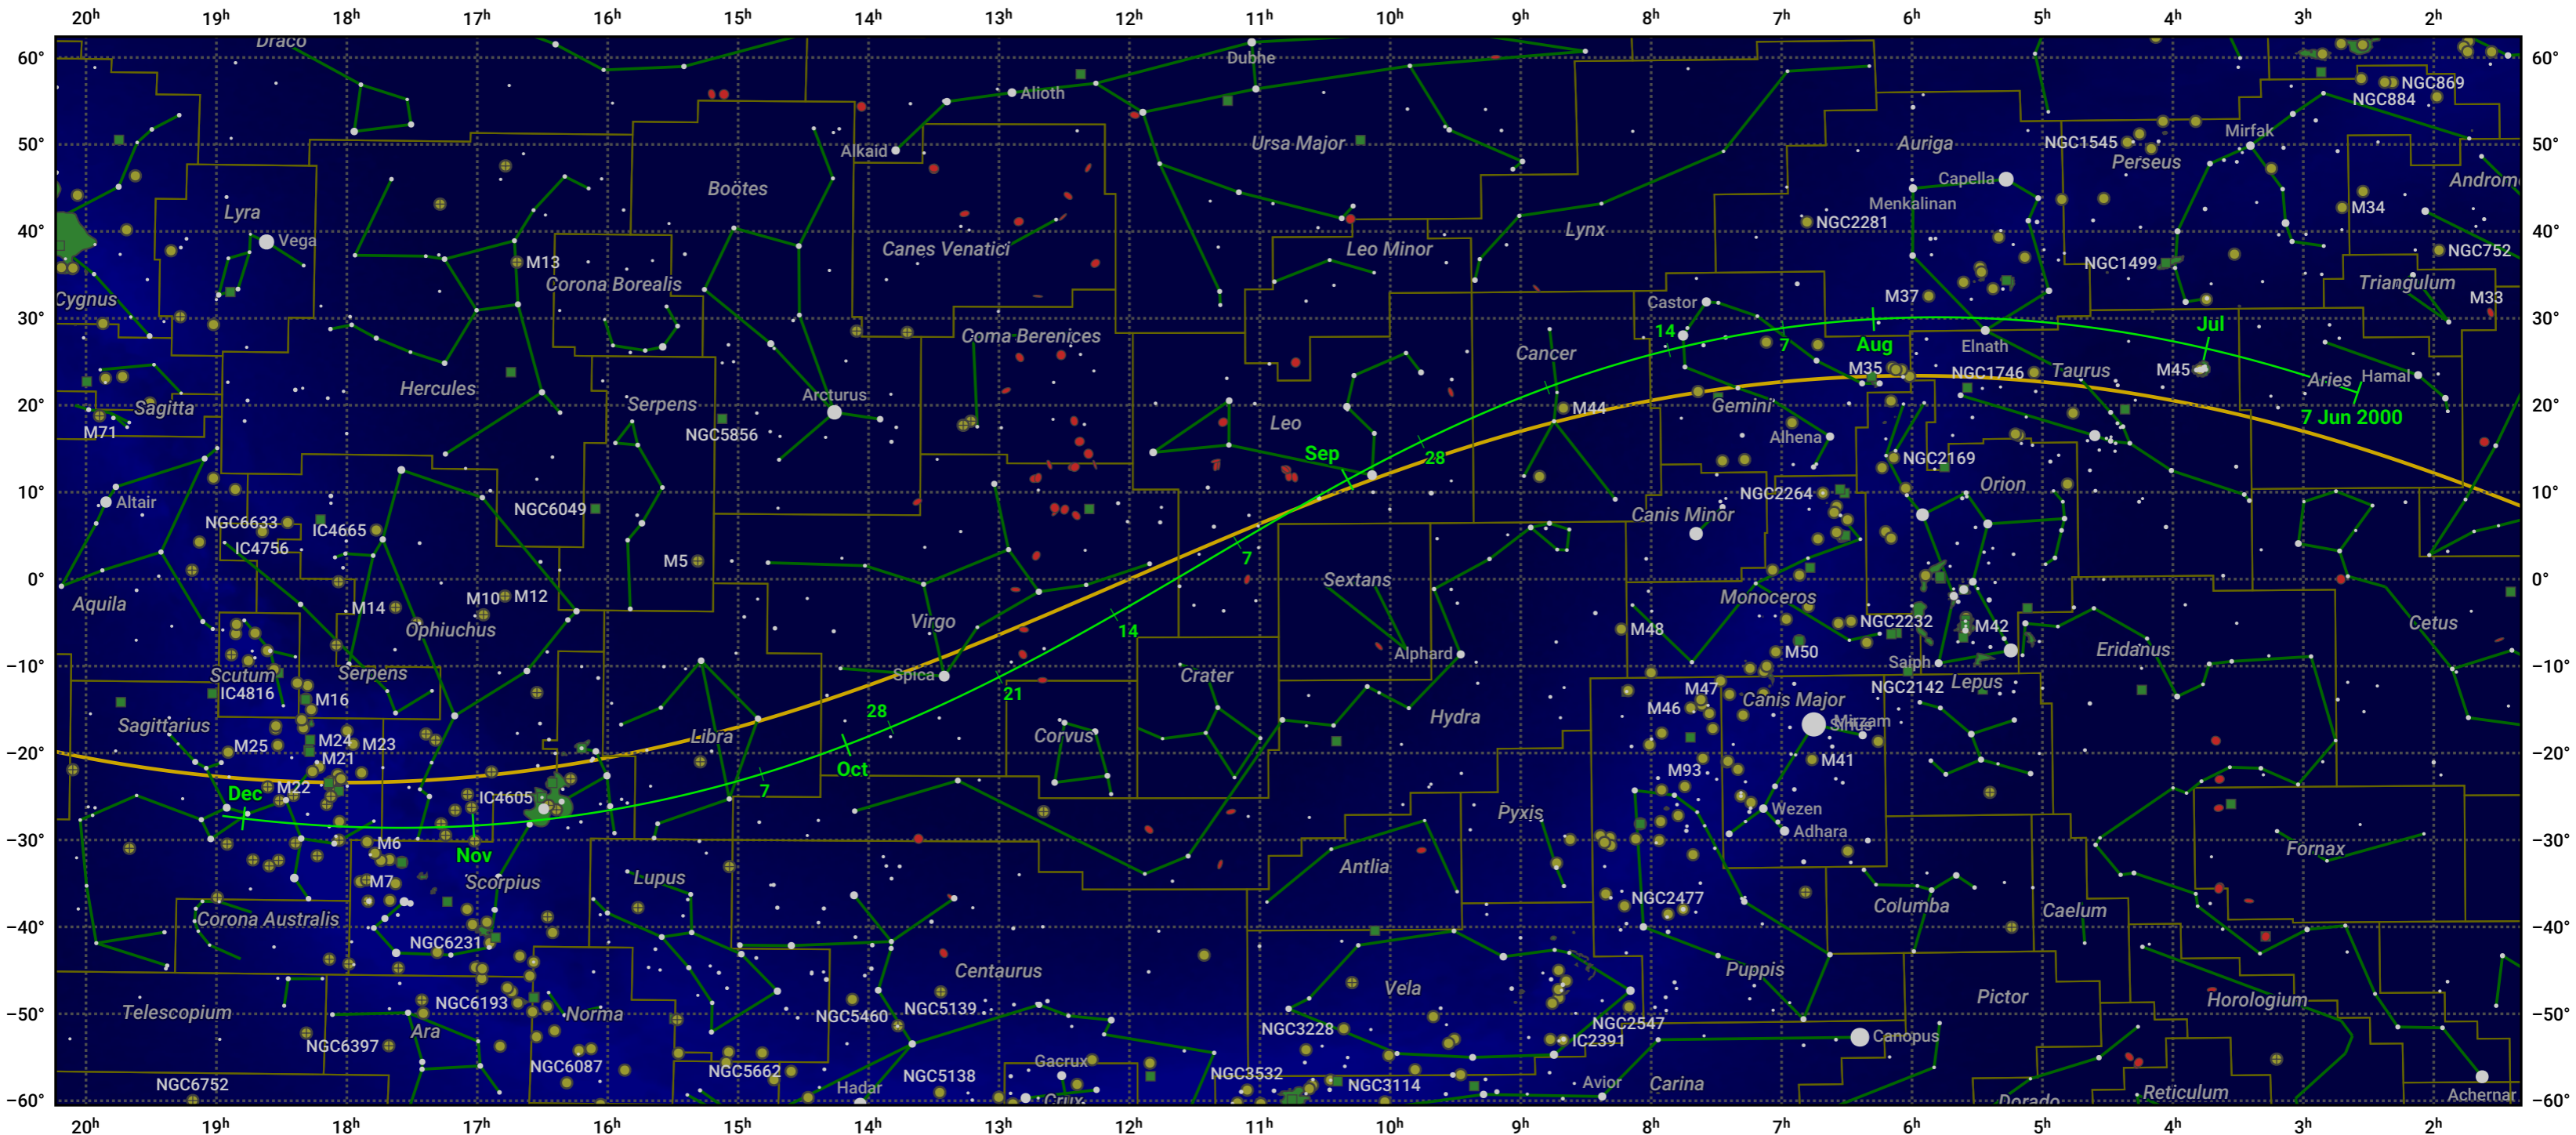

# The path of 2P/Encke starting on 7 Jun 2000

© Dominic Ford 2011–2024. Date markers placed at midnight UTC. Downloaded from <https://in-the-sky.org>

Magnitude scale: • 5.0 • 4.0 • 3.0 • 2.0 • 1.0 • 0.0 • -1.0 • -2.0

— Ecliptic Plane

● Galaxy ■ Bright nebula ● Open cluster ⊕ Globular cluster

Date	Mag
2000 Jun 27	13.2
2000 Jul 1	13.0
2000 Jul 13	12.2
2000 Jul 26	11.1
2000 Aug 6	10.0
2000 Aug 15	8.9
2000 Aug 23	7.8
2000 Aug 30	6.8
2000 Sep 1	6.6
2000 Sep 19	7.9
2000 Sep 27	9.0
2000 Oct 6	10.1
2000 Oct 17	11.2
2000 Oct 30	12.2
2000 Nov 1	12.4
2000 Nov 14	13.2
2000 Dec 3	14.2