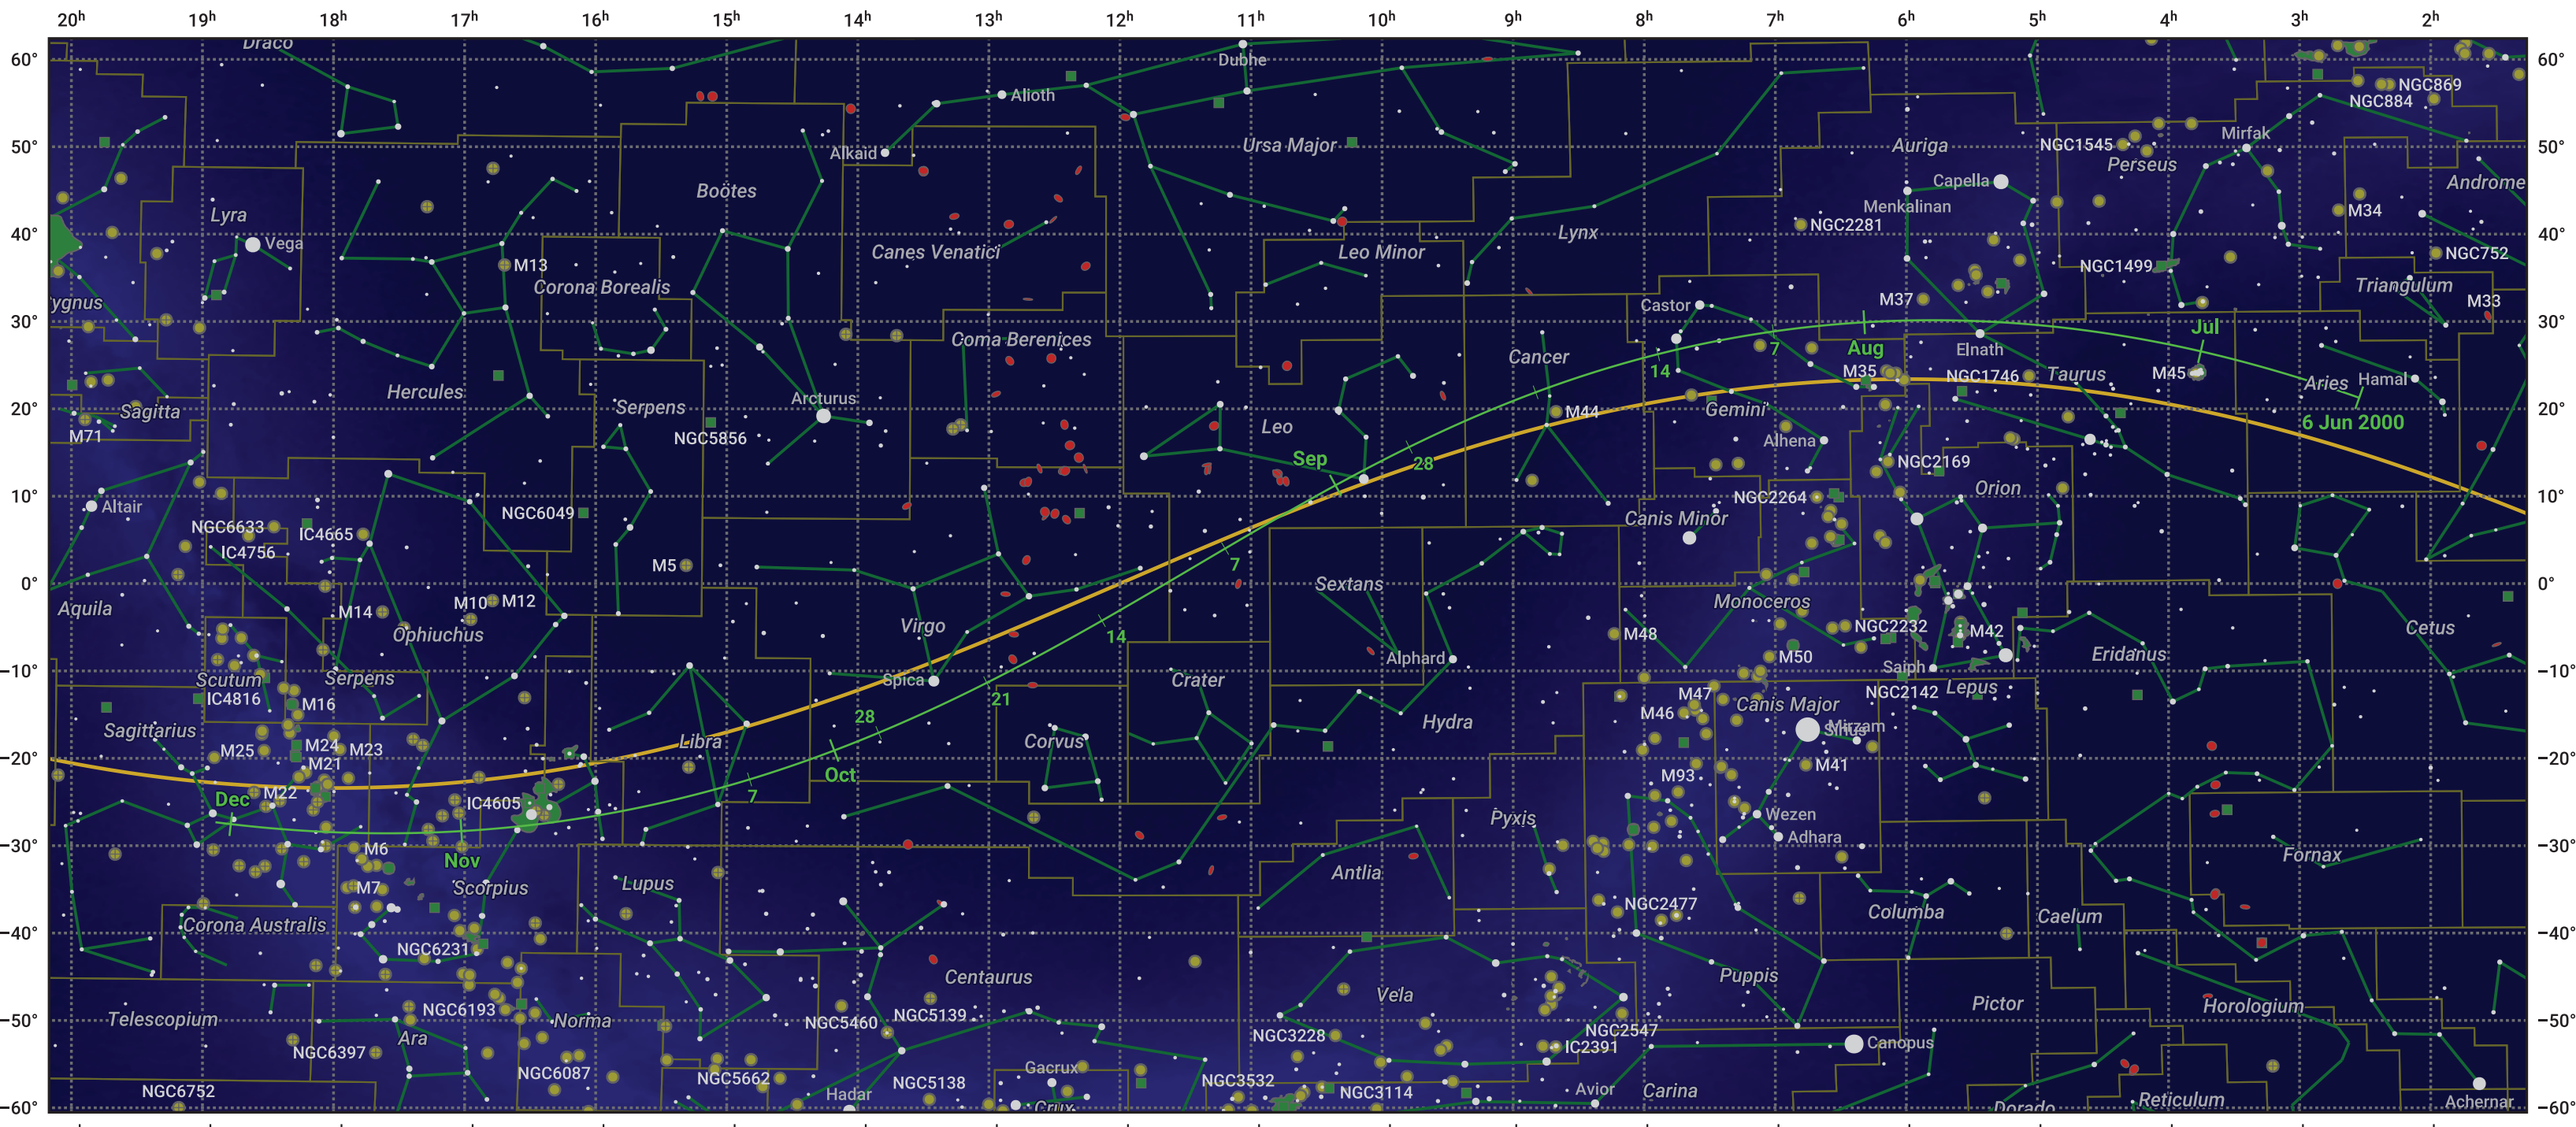

The path of 2P/Encke starting on 6 Jun 2000

© Dominic Ford 2011–2024. Date markers placed at midnight UTC. Downloaded from <https://in-the-sky.org>

Magnitude scale: • 5.0 • 4.0 • 3.0 • 2.0 • 1.0 • 0.0 ● -1.0 ● -2.0

— Ecliptic Plane

◌ Galaxy
 ■ Bright nebula
 ● Open cluster
 ⊕ Globular cluster

Date	Mag
2000 Jun 26	13.3
2000 Jul 1	12.9
2000 Jul 12	12.2
2000 Jul 25	11.1
2000 Aug 5	10.1
2000 Aug 14	9.0
2000 Aug 22	7.9
2000 Aug 29	6.9
2000 Sep 1	6.6
2000 Sep 19	8.0
2000 Sep 27	9.1
2000 Oct 6	10.1
2000 Oct 17	11.2
2000 Oct 30	12.2
2000 Nov 1	12.4
2000 Nov 15	13.3