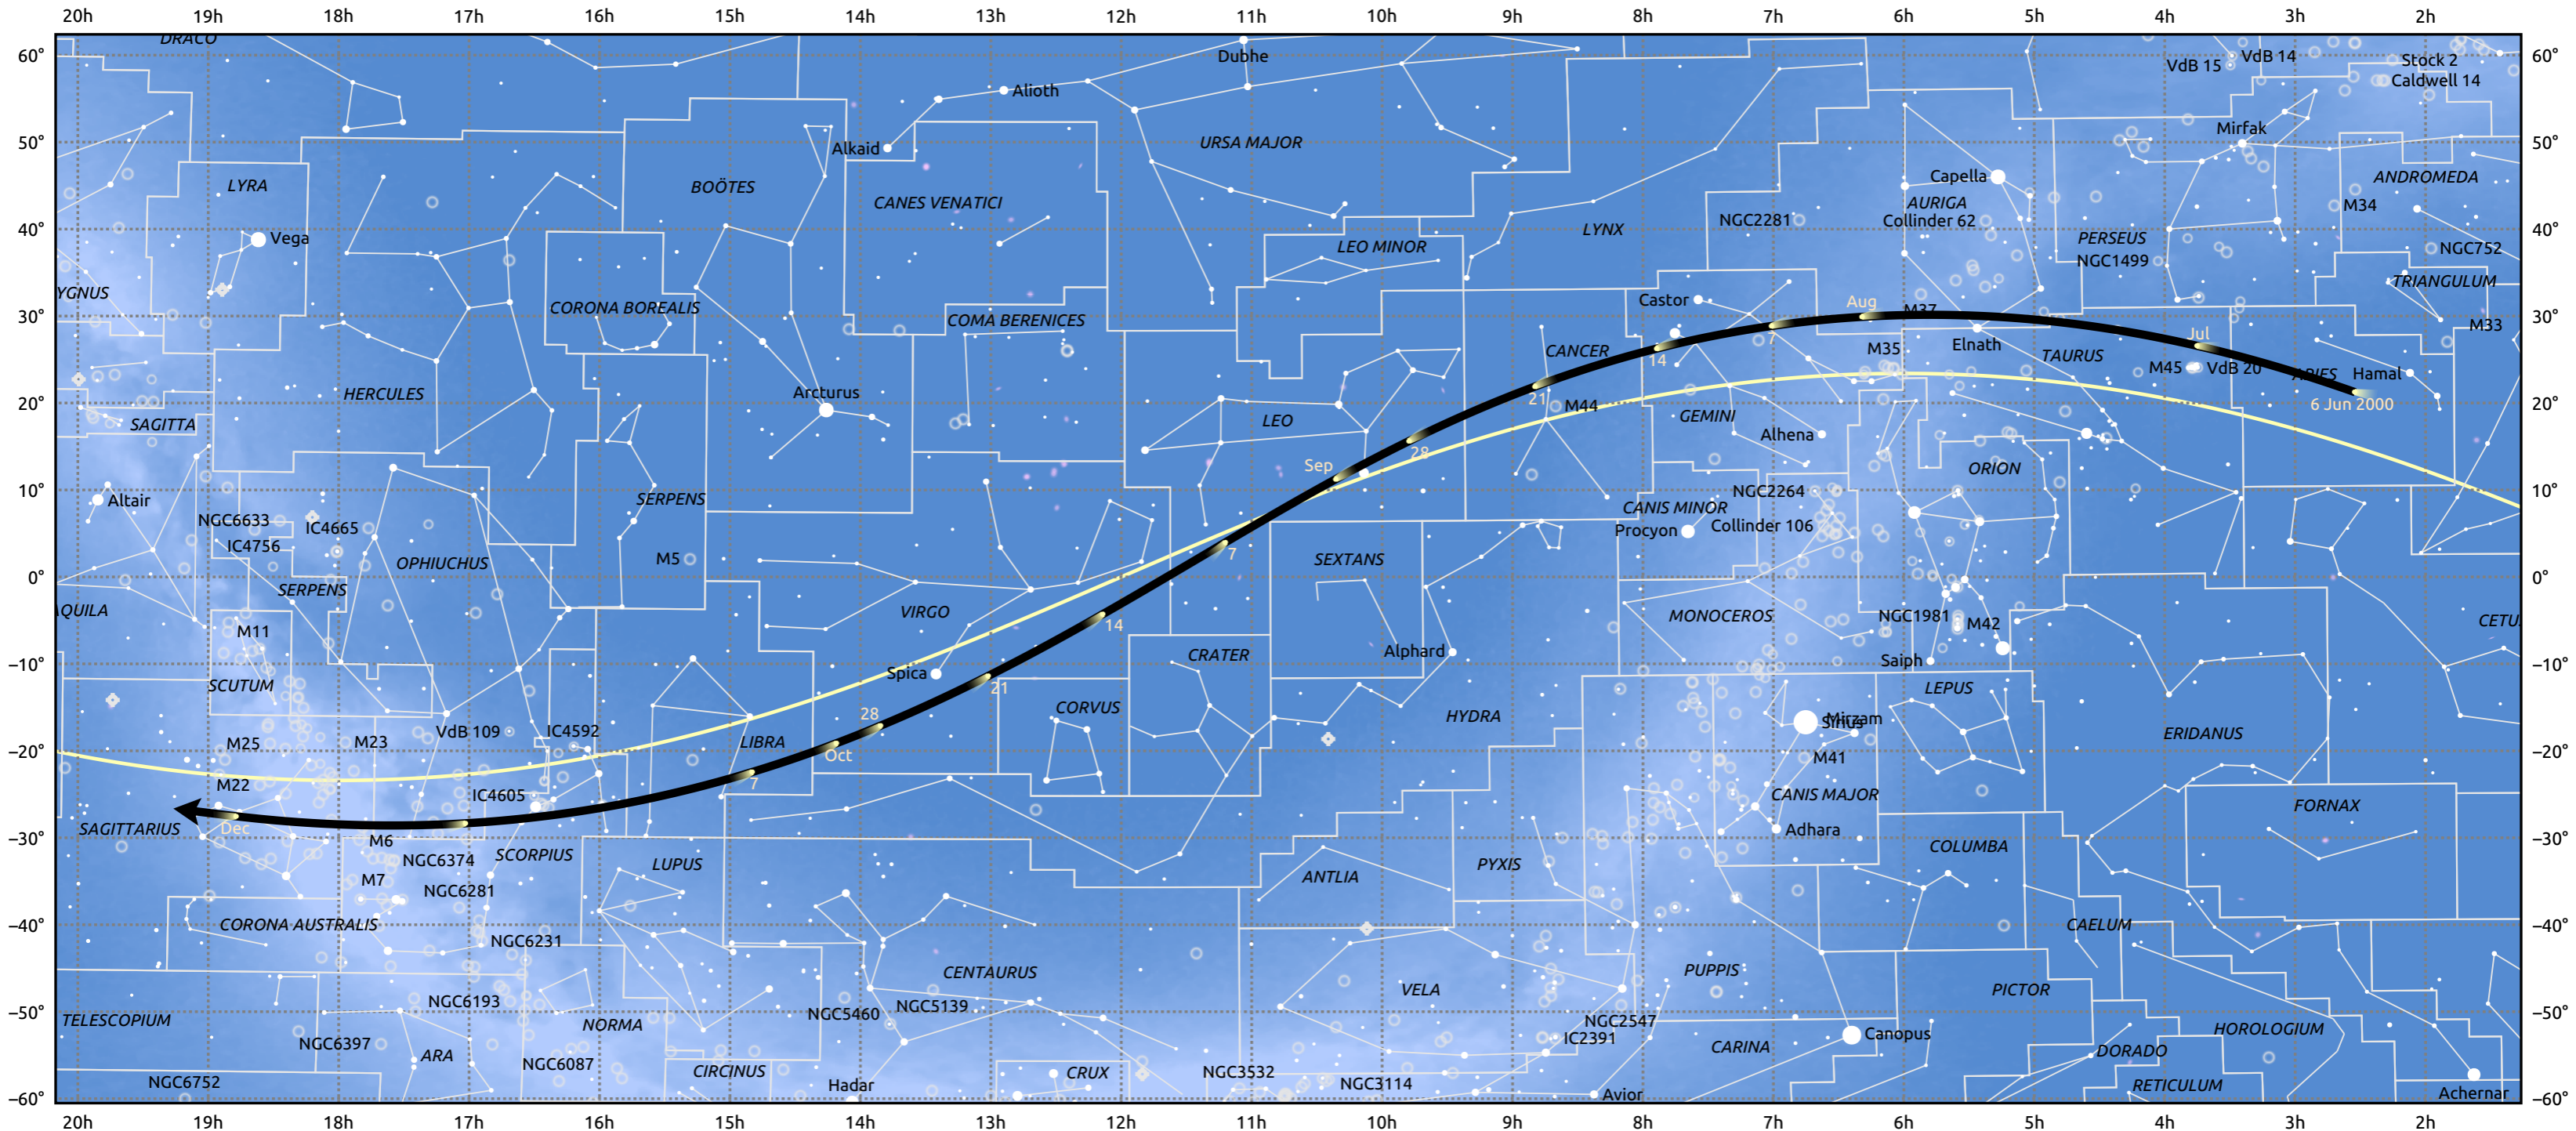

The path of 2P/Encke starting on 6 Jun 2000

© Dominic Ford 2011–2025. Date markers placed at midnight UTC. Downloaded from <https://in-the-sky.org>

Magnitude scale: • -5.0 • -4.0 • -3.0 • -2.0 • -1.0 ● 0.0 ● -1.0 ● -2.0

— Ecliptic Plane

◆ Galaxy ○ Bright nebula ○ Open cluster ○ Globular cluster ◆ Planetary nebula

Date	Mag
2000 Jun 26	13.2
2000 Jul 1	12.9
2000 Jul 12	12.2
2000 Jul 25	11.1
2000 Aug 5	10.1
2000 Aug 14	9.0
2000 Aug 22	7.9
2000 Aug 29	6.9
2000 Sep 1	6.6
2000 Sep 19	8.0
2000 Sep 27	9.1
2000 Oct 6	10.1
2000 Oct 17	11.2
2000 Oct 30	12.2
2000 Nov 1	12.4
2000 Nov 15	13.3