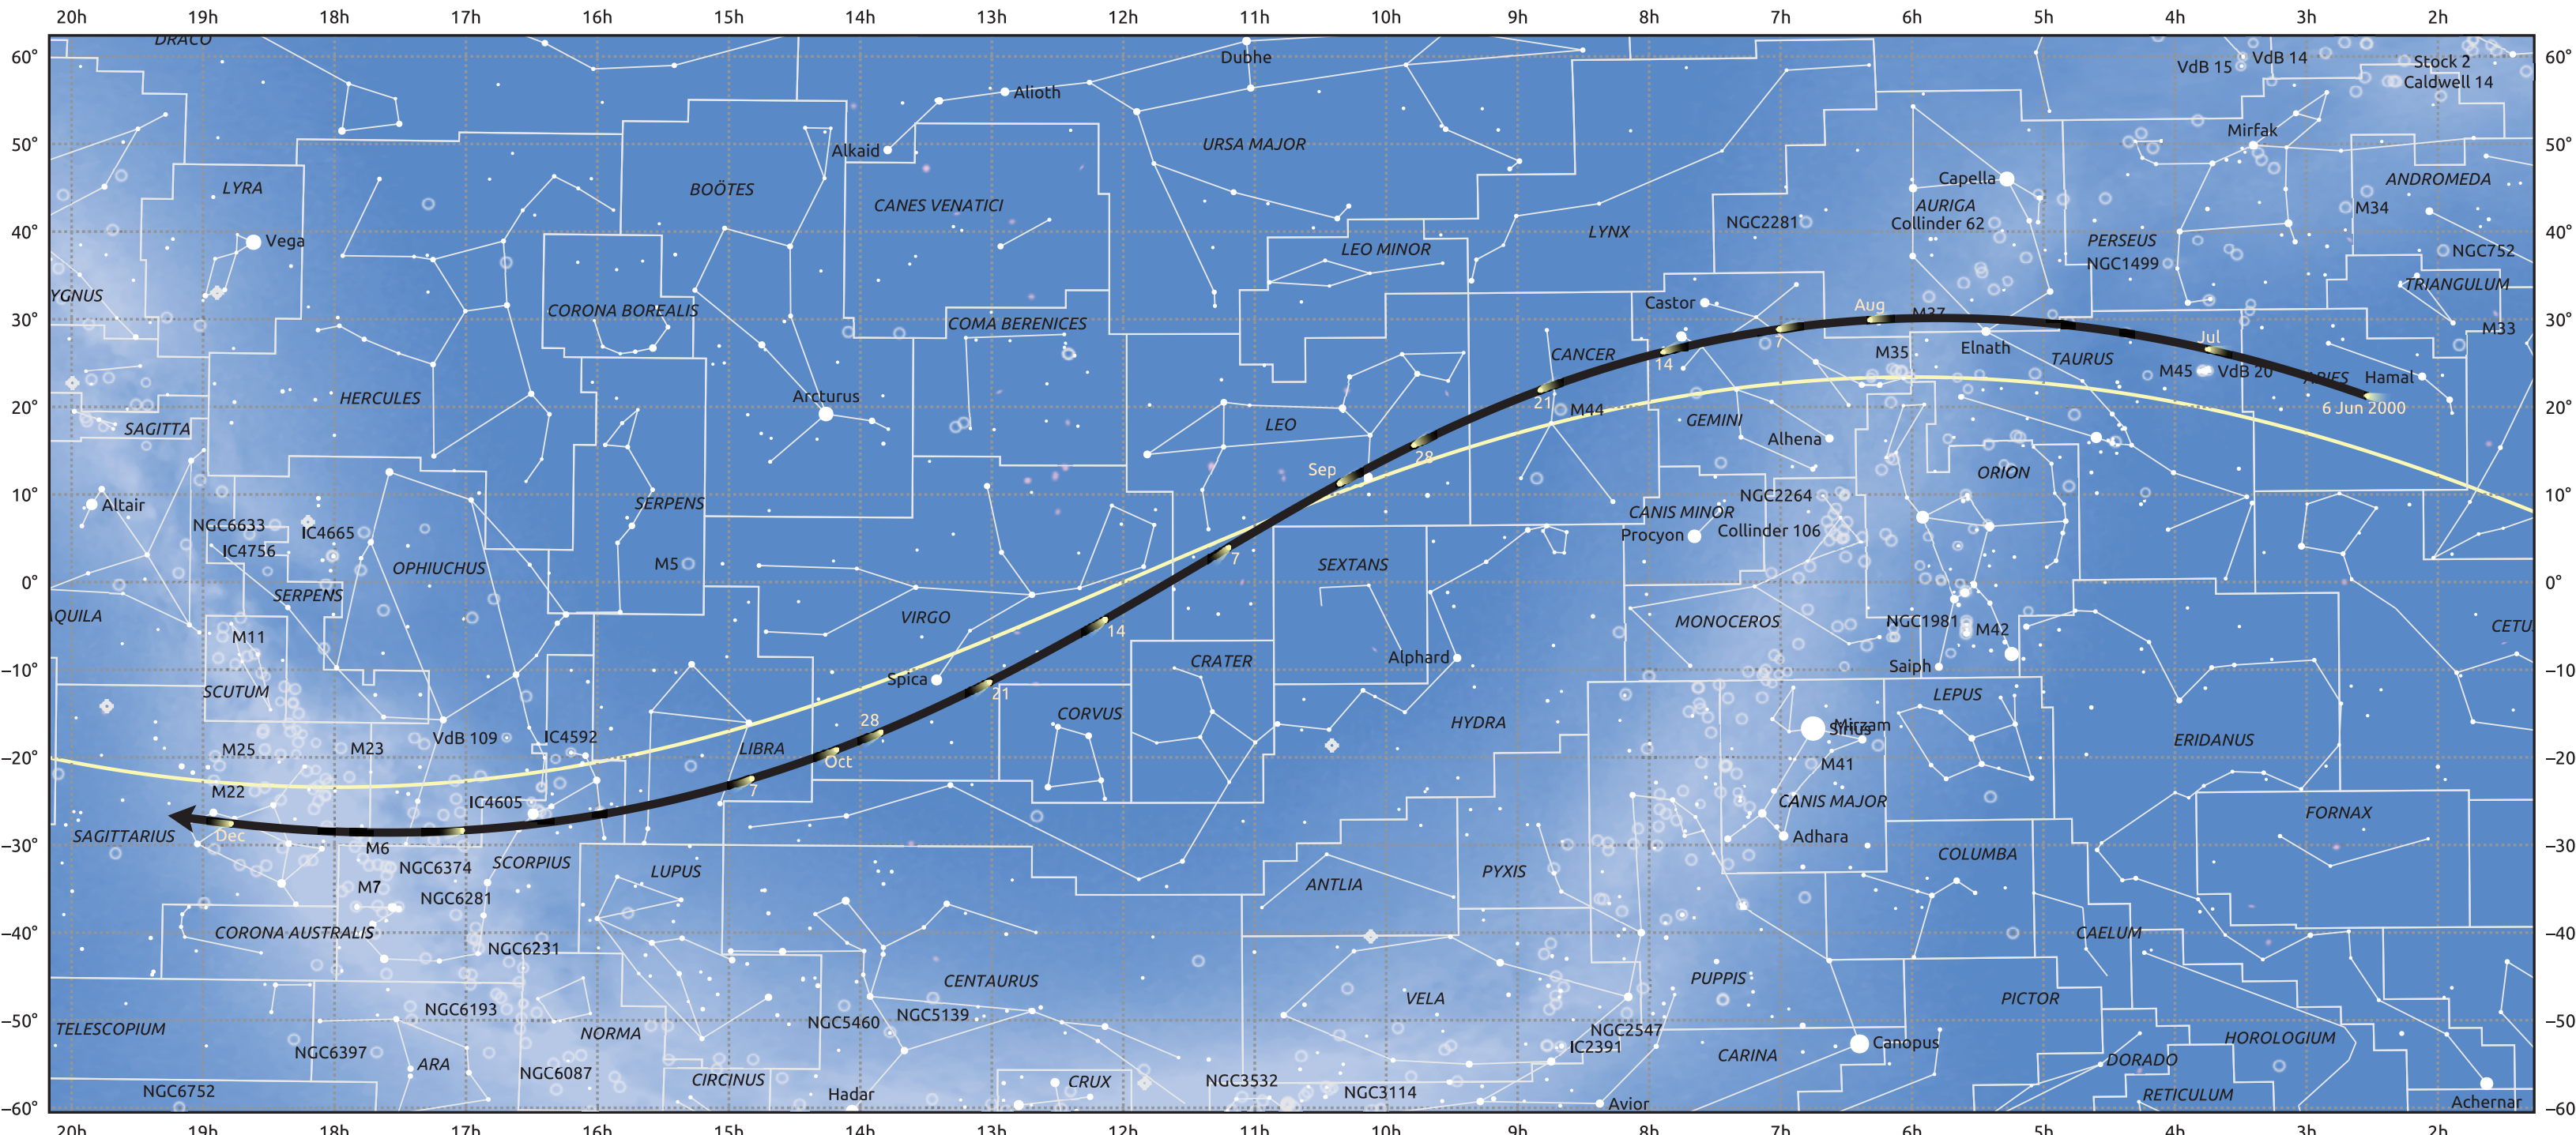

The path of 2P/Encke starting on 6 Jun 2000

© Dominic Ford 2011–2025. Date markers placed at midnight UTC. Downloaded from <https://in-the-sky.org>

Magnitude scale: • 5.0 • 4.0 • 3.0 • 2.0 • 1.0 • 0.0 ● -1.0 ● -2.0

— Ecliptic Plane

Galaxy Bright nebula Open cluster Globular cluster Planetary nebula

Date	Mag
2000 Jun 26	13.2
2000 Jul 1	12.9
2000 Jul 12	12.2
2000 Jul 25	11.1
2000 Aug 5	10.1
2000 Aug 14	9.0
2000 Aug 22	7.9
2000 Aug 29	6.9
2000 Sep 1	6.6
2000 Sep 19	8.0
2000 Sep 27	9.1
2000 Oct 6	10.1
2000 Oct 17	11.2
2000 Oct 30	12.2
2000 Nov 1	12.4
2000 Nov 15	13.3