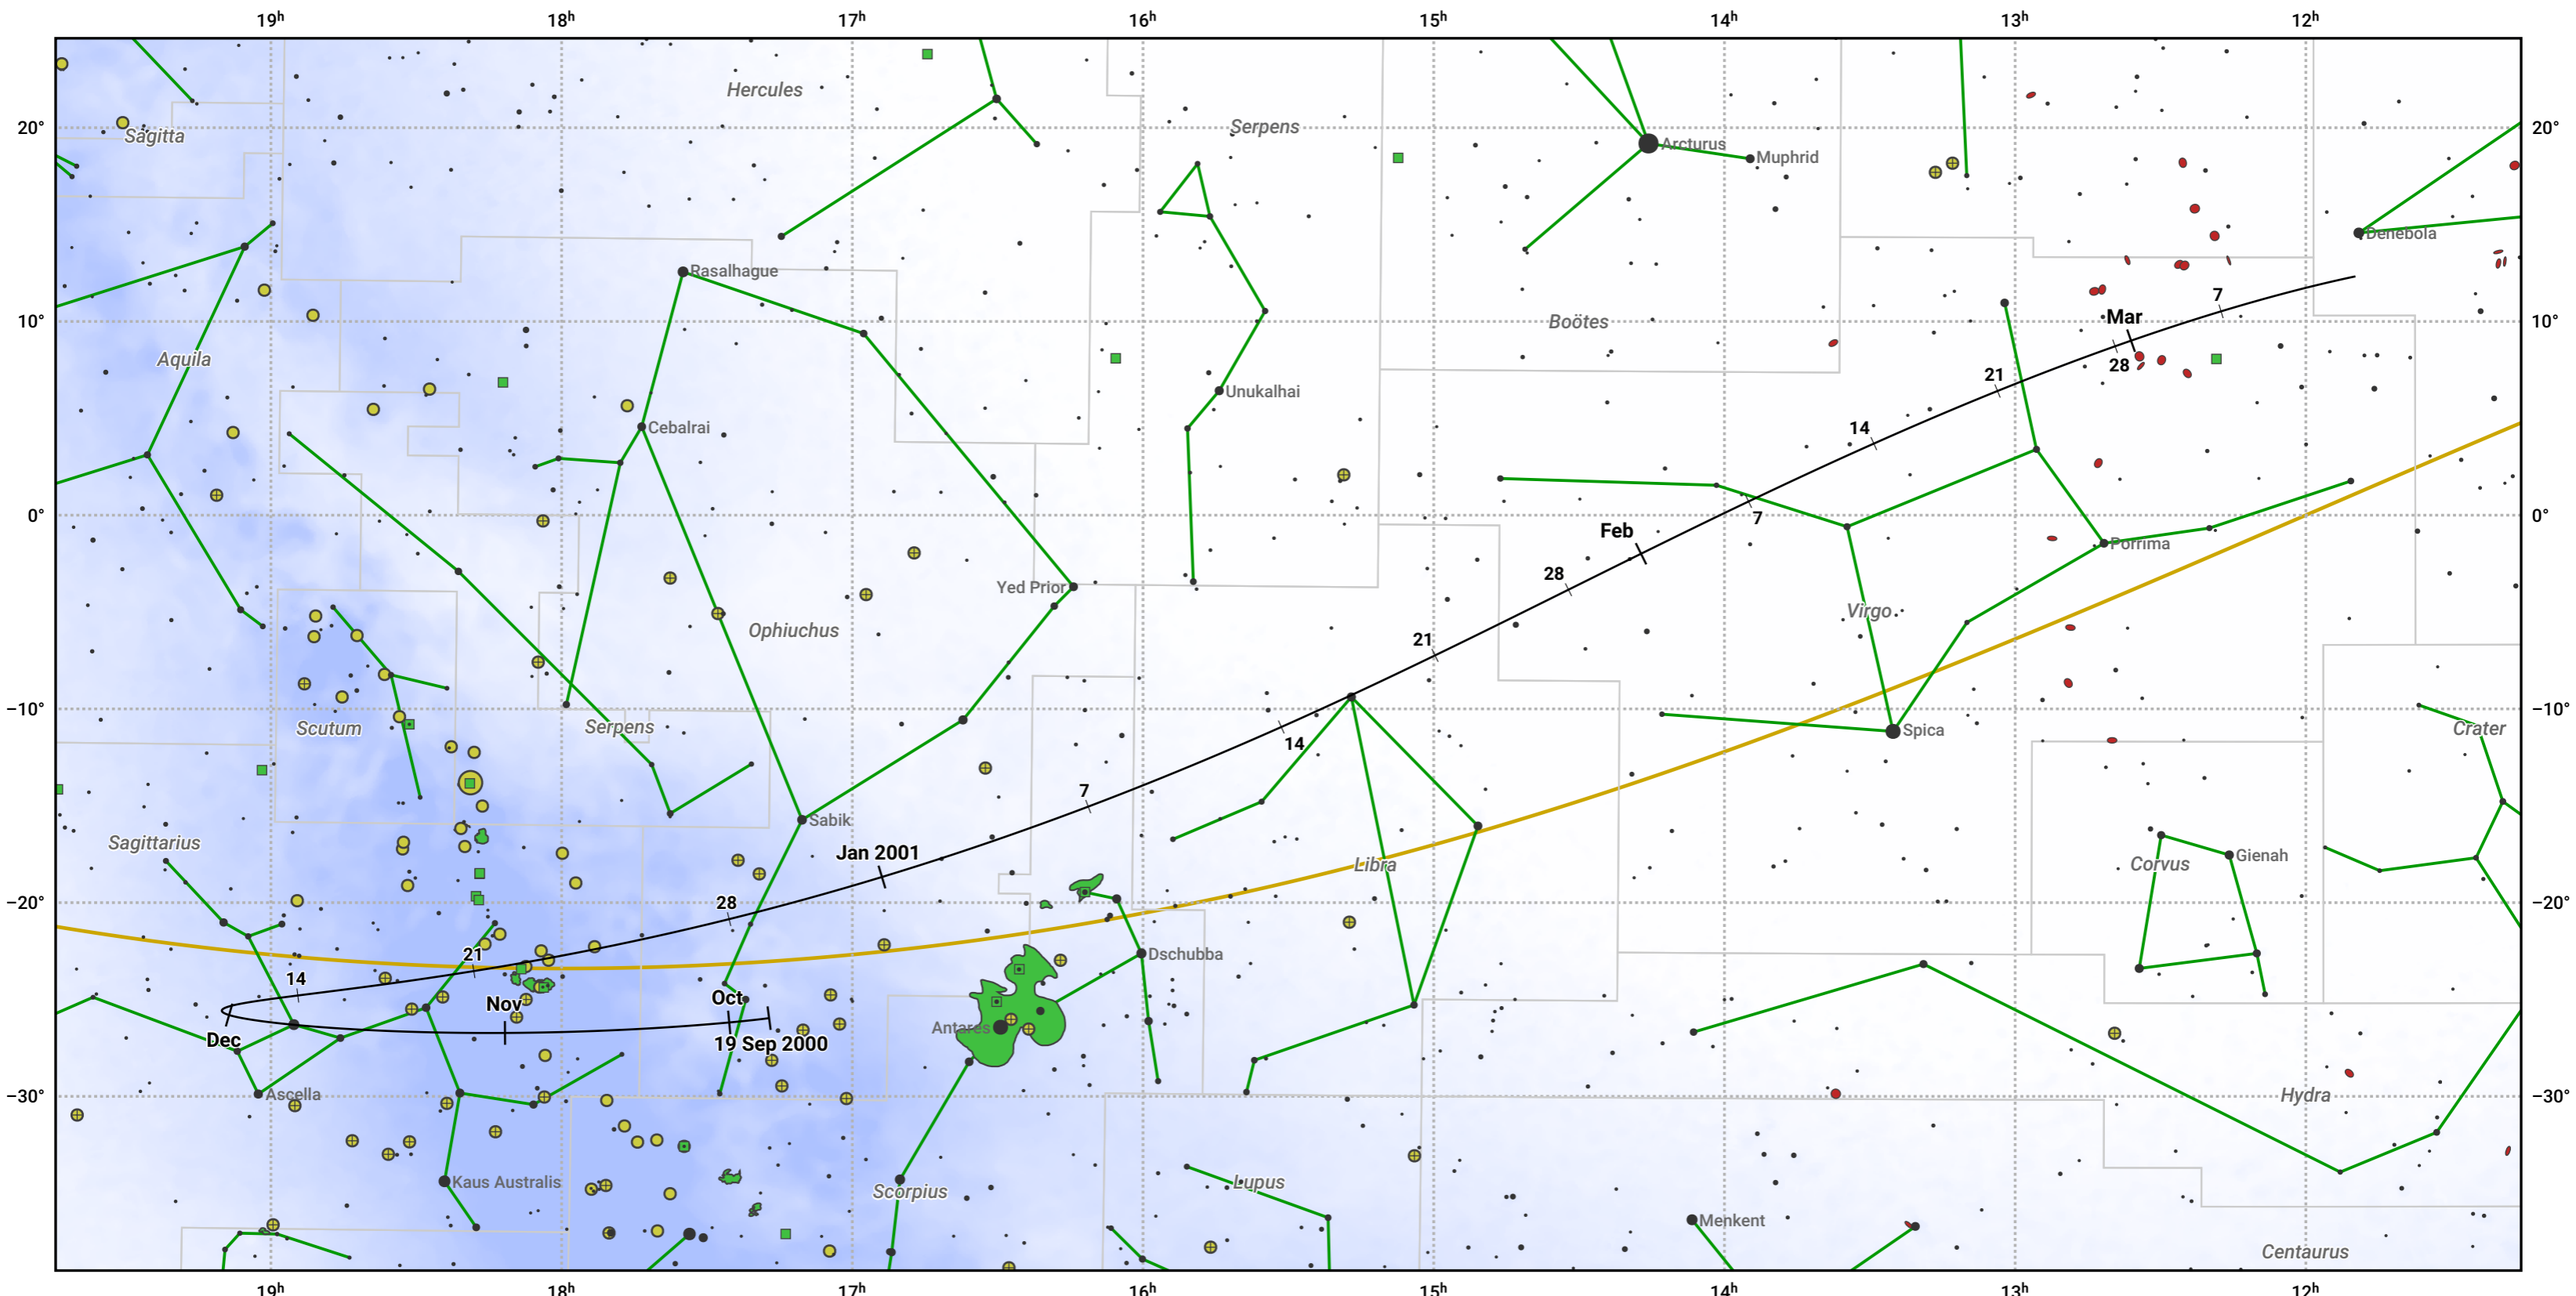

The path of 45P/Honda-Mrkos-Pajdusakova starting on 19 Sep 2000

© Dominic Ford 2011–2024. Date markers placed at midnight UTC. Downloaded from <https://in-the-sky.org>

Magnitude scale: 6.0 5.0 4.0 3.0 2.0 1.0 0.0

— Ecliptic Plane

Galaxy
 Bright nebula
 Open cluster
 Globular cluster

Date	Mag
2000 Oct 8	13.2
2000 Oct 22	12.2
2000 Nov 1	11.2
2000 Nov 2	11.1
2000 Nov 11	10.1
2000 Nov 19	9.1
2000 Nov 27	8.0
2000 Dec 6	6.9
2001 Jan 1	6.8
2001 Jan 12	8.0
2001 Jan 22	9.0
2001 Feb 2	10.1
2001 Feb 14	11.1
2001 Feb 27	12.2
2001 Mar 1	12.3
2001 Mar 12	13.2