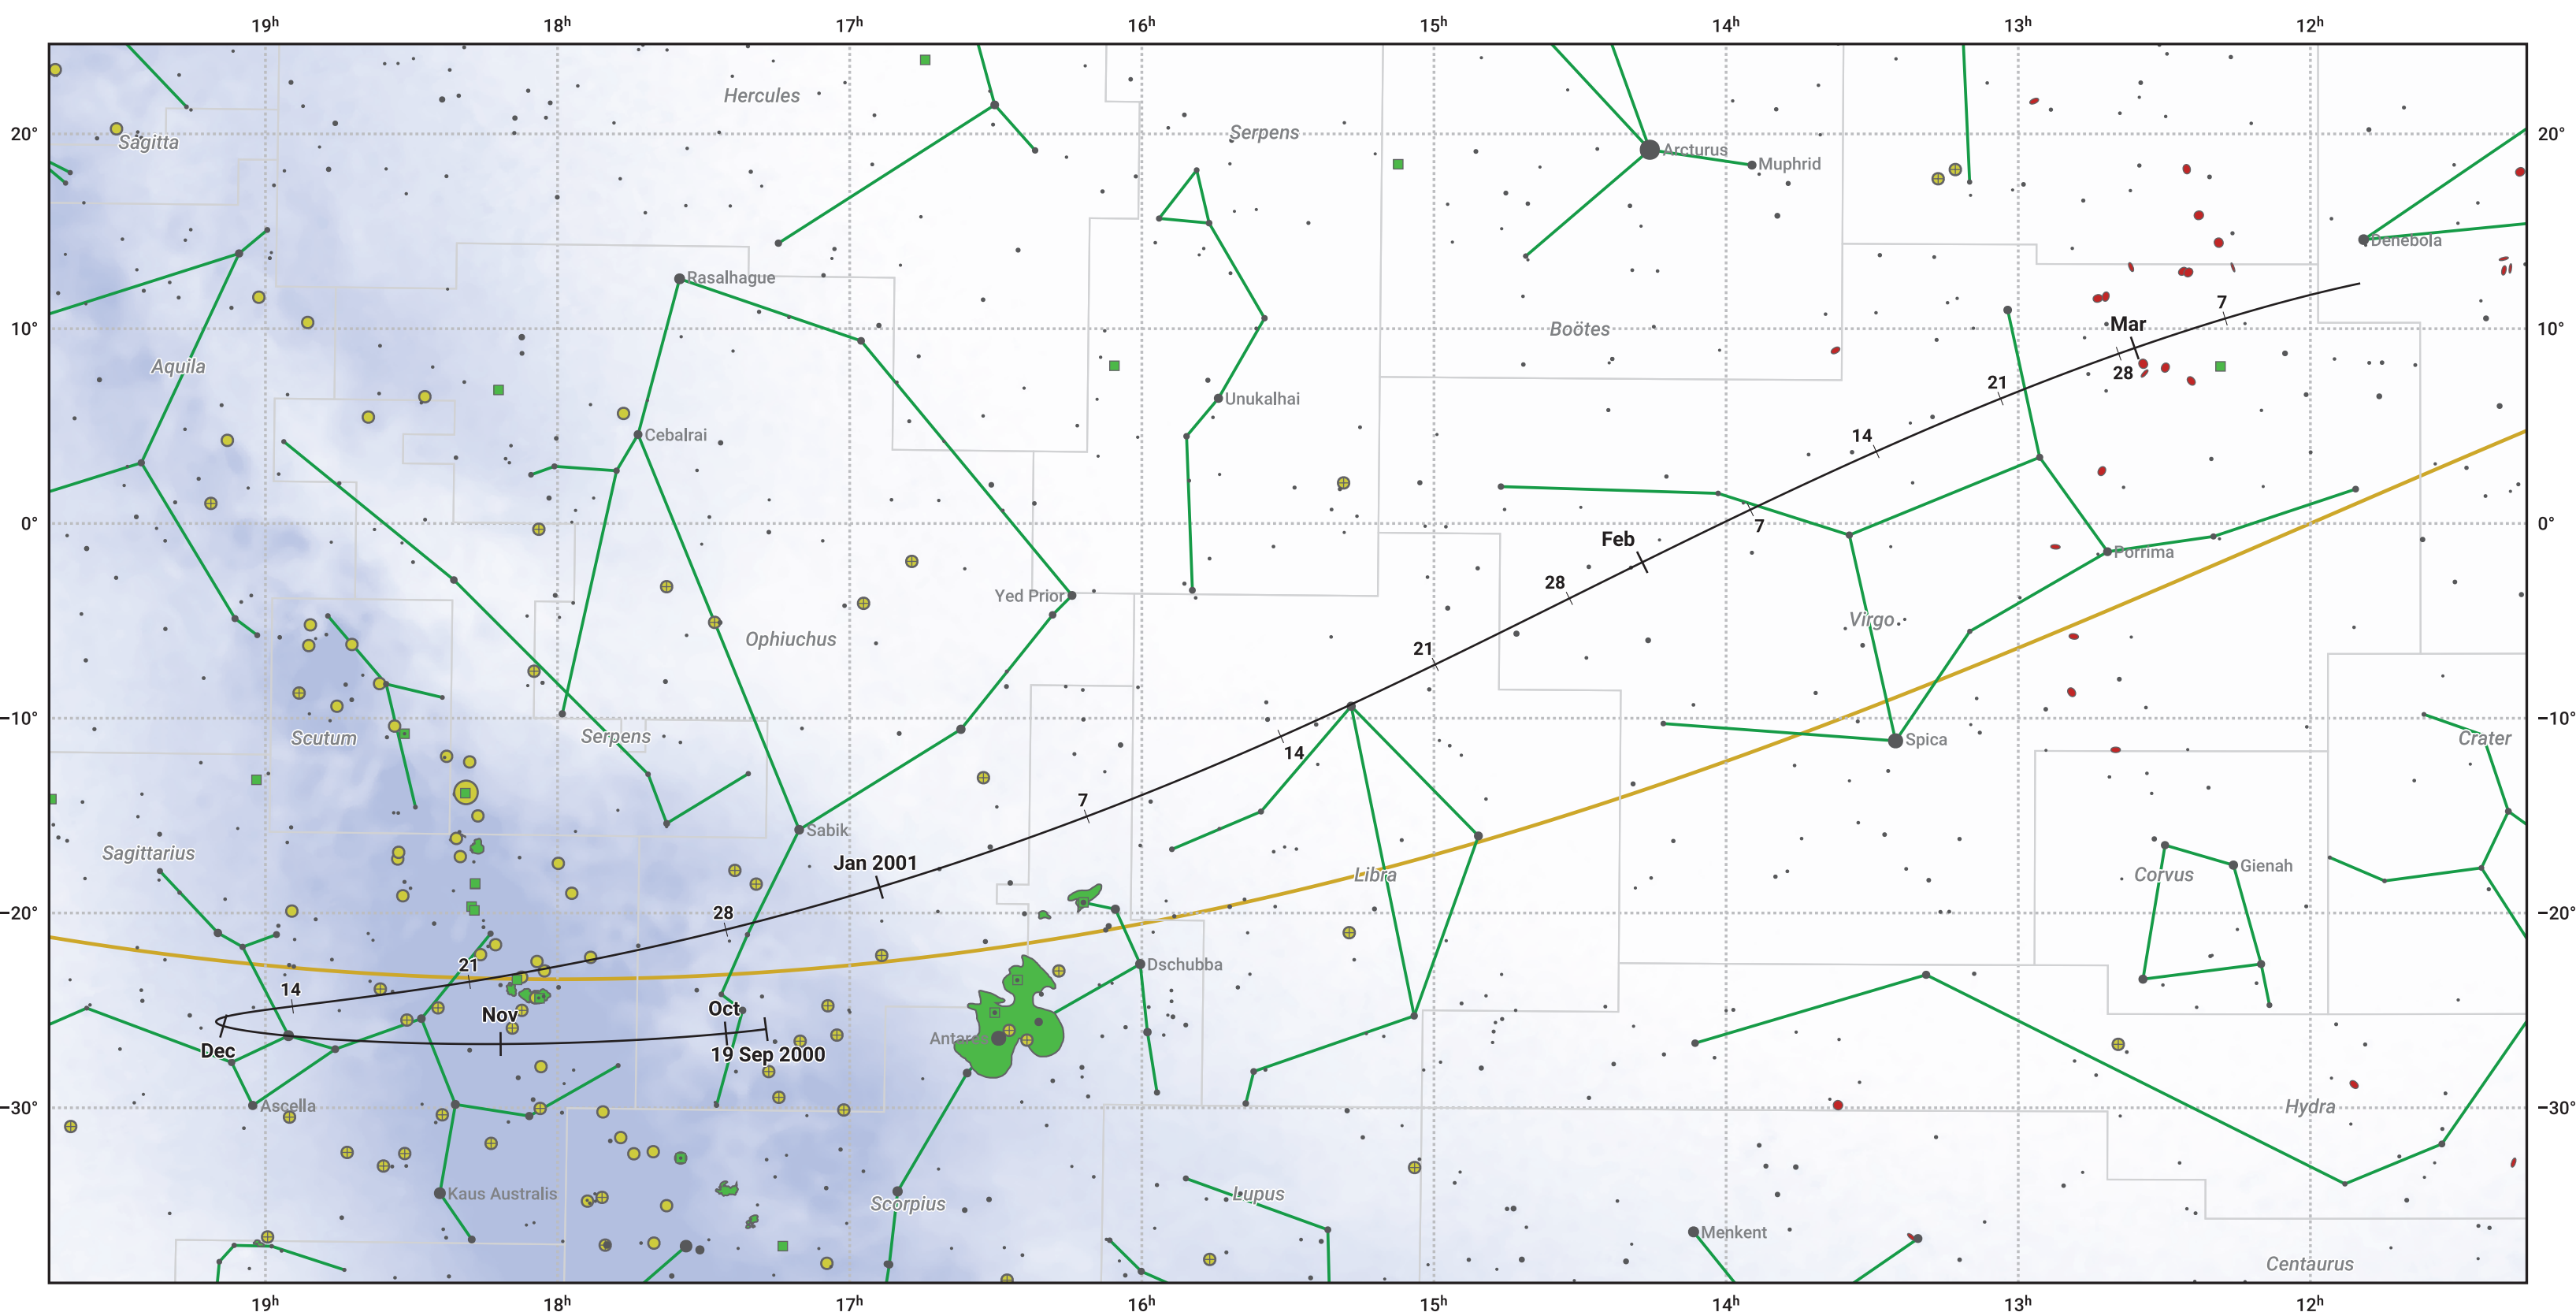

The path of 45P/Honda-Mrkos-Pajdosakova starting on 19 Sep 2000

© Dominic Ford 2011–2024. Date markers placed at midnight UTC. Downloaded from <https://in-the-sky.org>

Magnitude scale: 6.0 5.0 4.0 3.0 2.0 1.0 0.0

Ecliptic Plane

Galaxy Bright nebula Open cluster + Globular cluster

Date	Mag
2000 Oct 8	13.2
2000 Oct 22	12.2
2000 Nov 1	11.2
2000 Nov 2	11.1
2000 Nov 11	10.1
2000 Nov 19	9.1
2000 Nov 27	8.0
2000 Dec 6	6.9
2001 Jan 1	6.8
2001 Jan 12	8.0
2001 Jan 22	9.0
2001 Feb 2	10.1
2001 Feb 14	11.1
2001 Feb 27	12.2
2001 Mar 1	12.3
2001 Mar 12	13.2