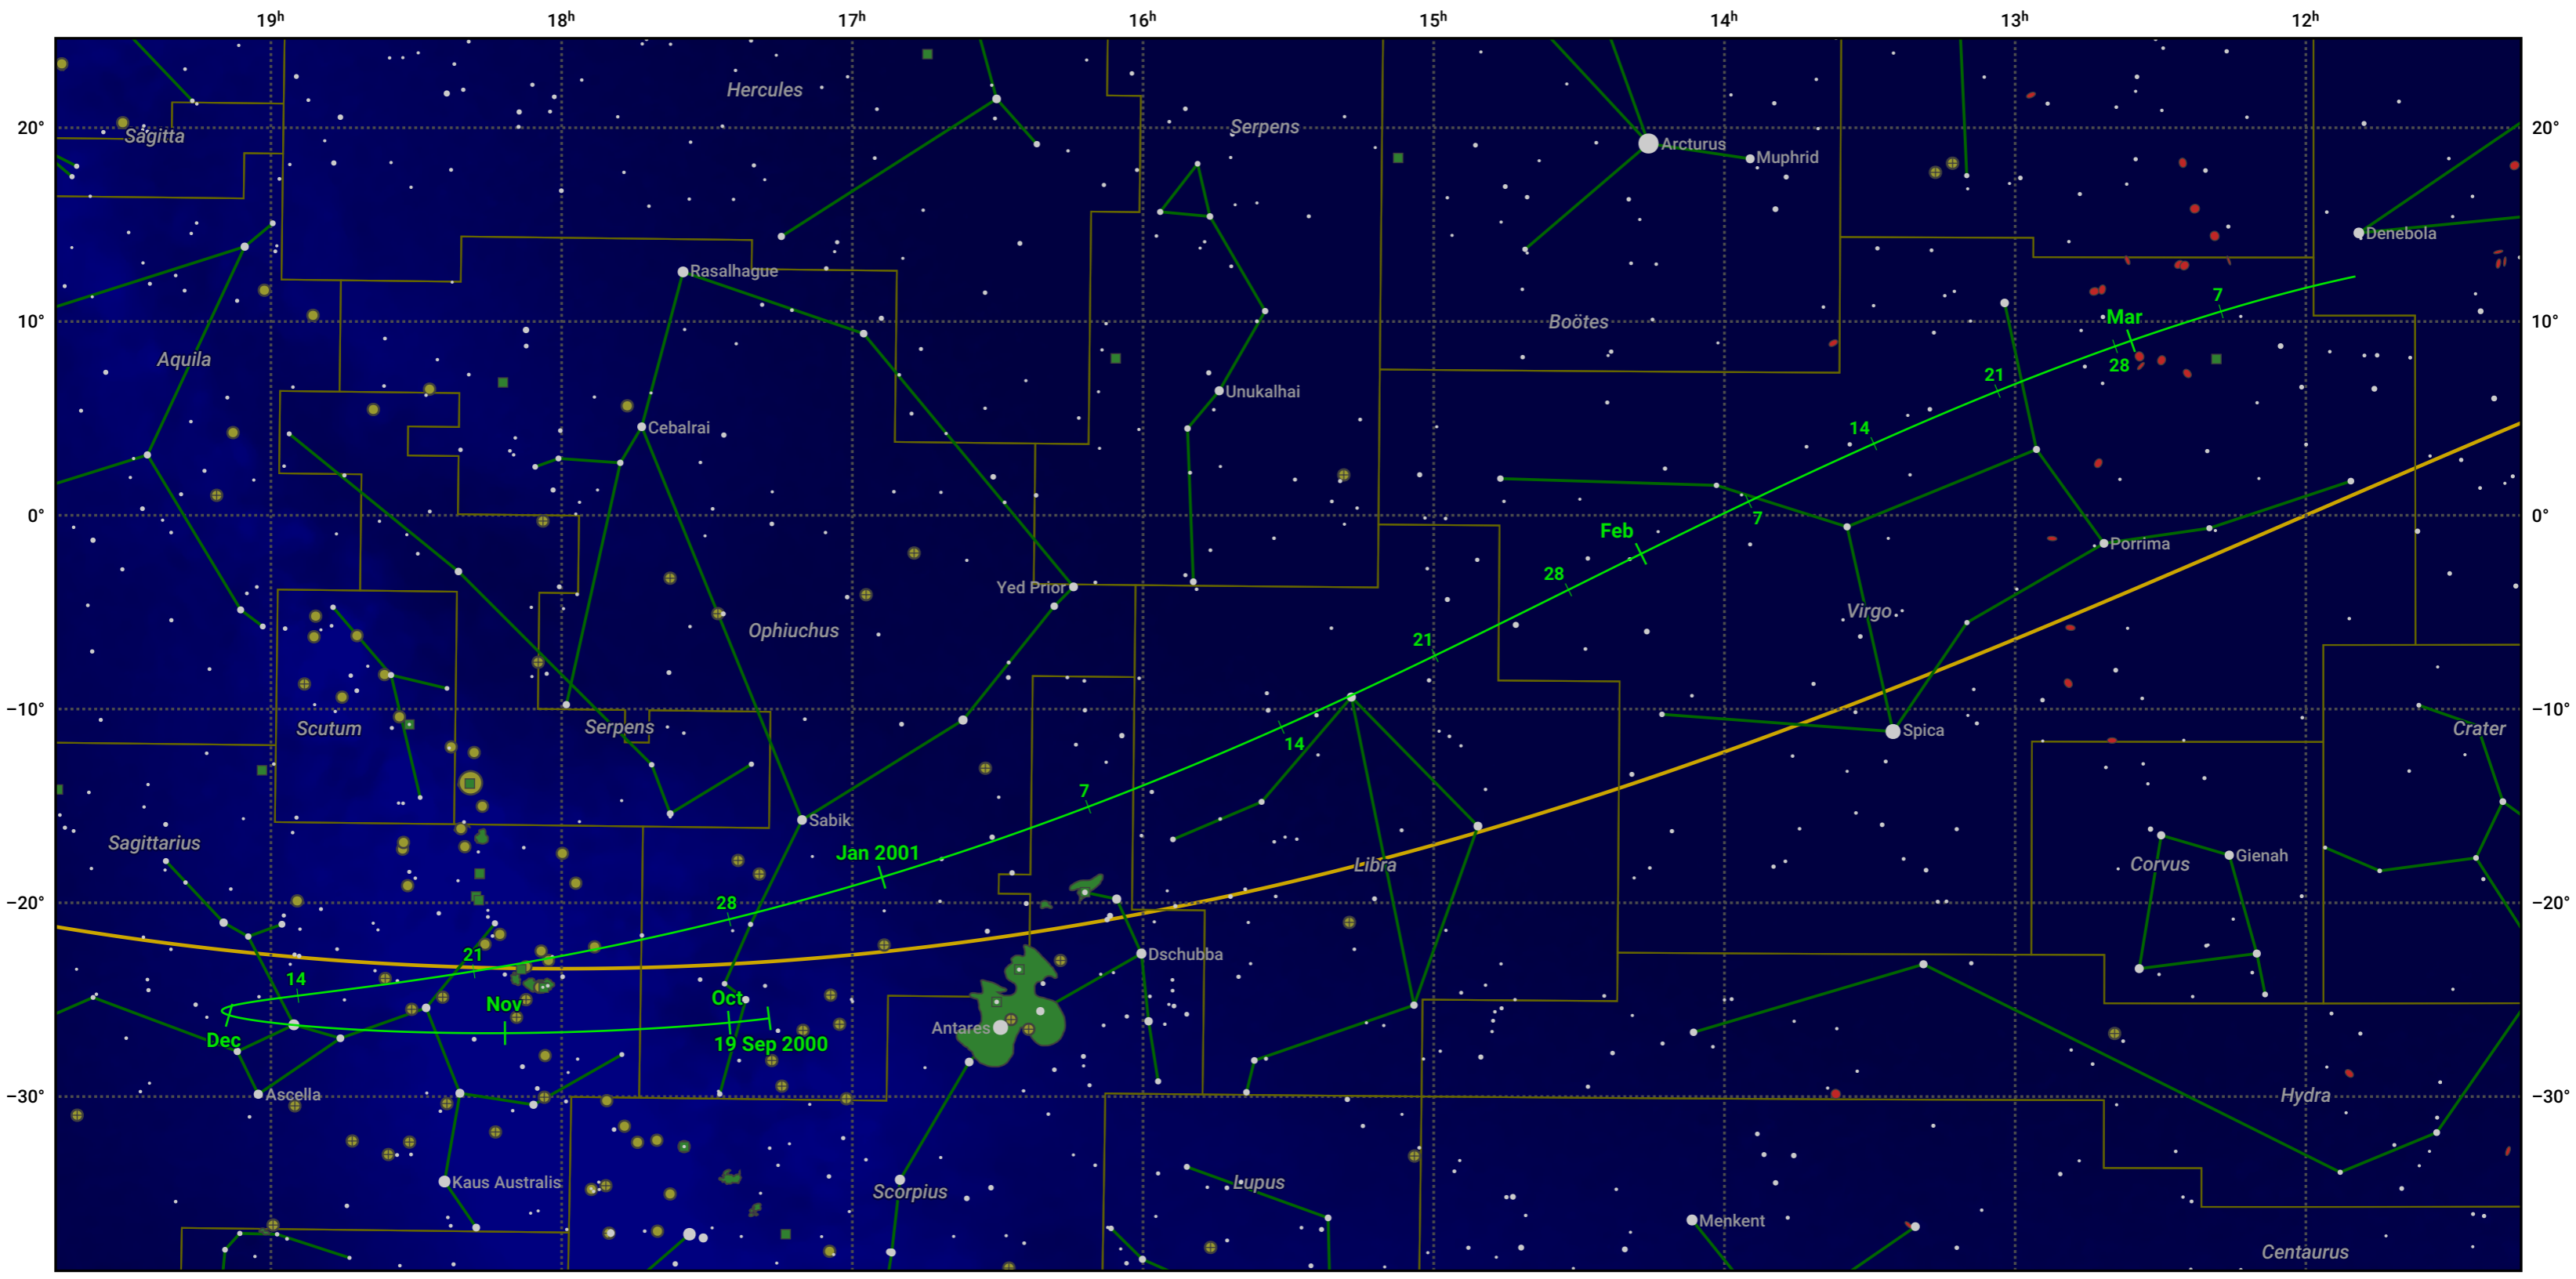

The path of 45P/Honda-Mrkos-Pajdusakova starting on 19 Sep 2000

© Dominic Ford 2011–2024. Date markers placed at midnight UTC. Downloaded from <https://in-the-sky.org>

Magnitude scale: 6.0 5.0 4.0 3.0 2.0 1.0 0.0

— Ecliptic Plane

Galaxy
 Bright nebula
 Open cluster
 Globular cluster

Date	Mag
2000 Oct 8	13.2
2000 Oct 22	12.2
2000 Nov 1	11.2
2000 Nov 2	11.1
2000 Nov 11	10.1
2000 Nov 19	9.1
2000 Nov 27	8.0
2000 Dec 6	6.9
2001 Jan 1	6.8
2001 Jan 12	8.0
2001 Jan 22	9.0
2001 Feb 2	10.1
2001 Feb 14	11.1
2001 Feb 27	12.2
2001 Mar 1	12.3
2001 Mar 12	13.2