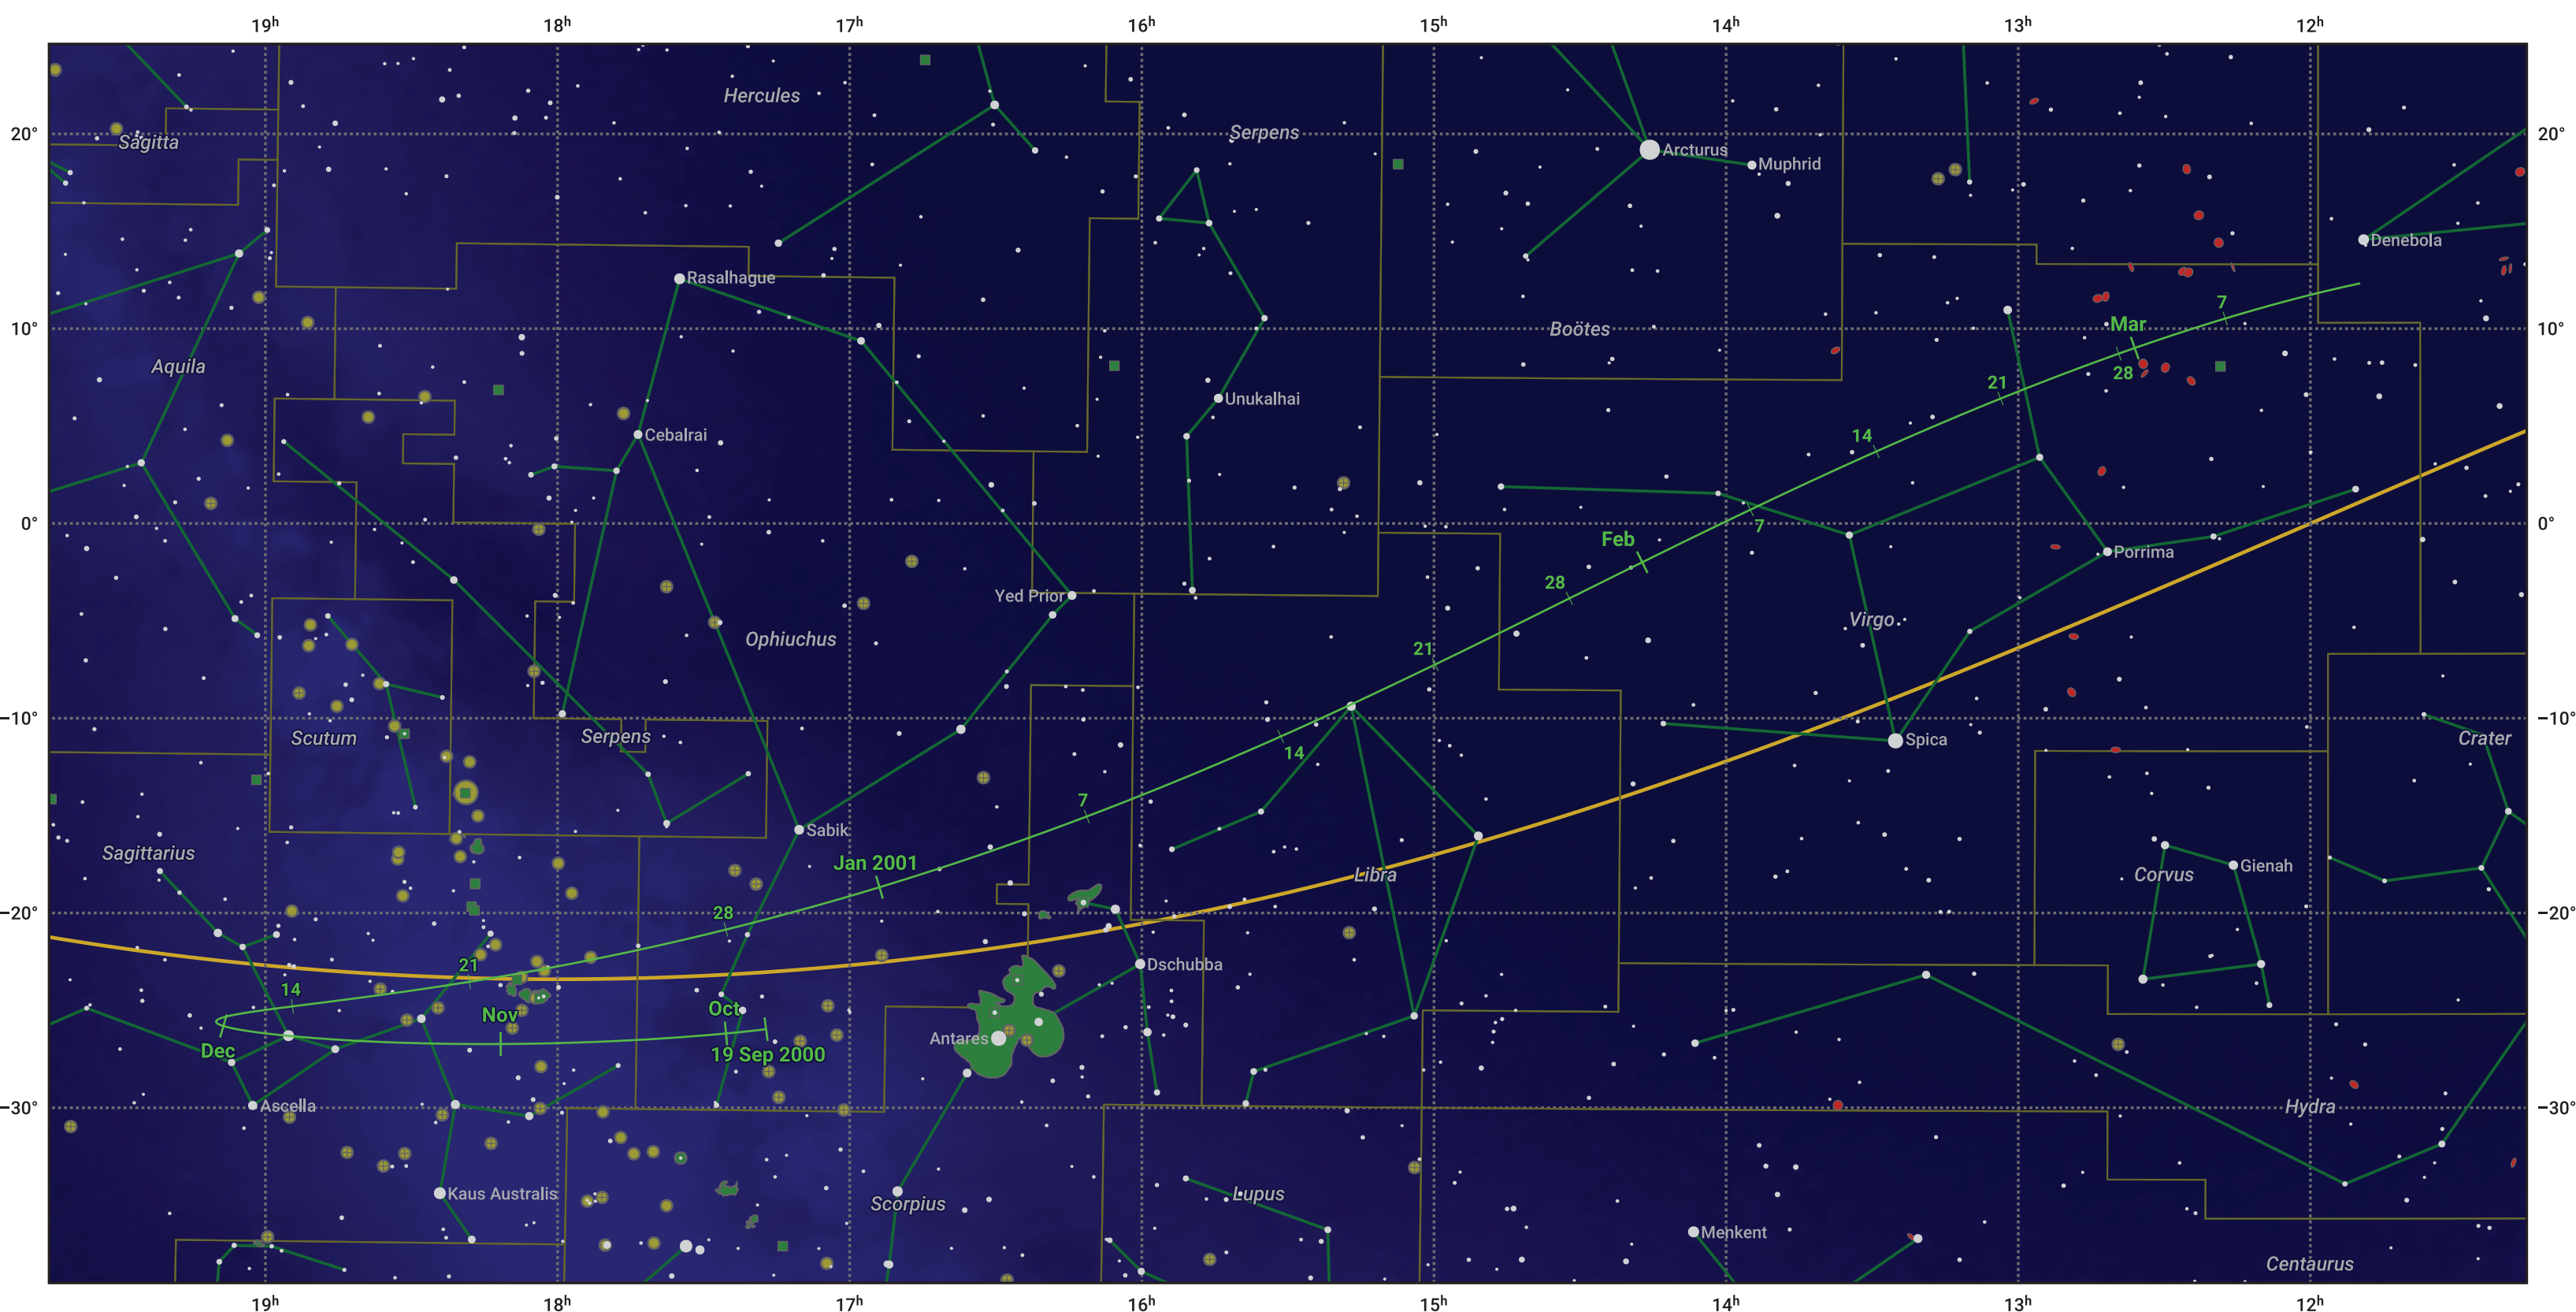

The path of 45P/Honda-Mrkos-Pajdusakova starting on 19 Sep 2000

© Dominic Ford 2011–2024. Date markers placed at midnight UTC. Downloaded from <https://in-the-sky.org>

Magnitude scale: 6.0 5.0 4.0 3.0 2.0 1.0 0.0

— Ecliptic Plane

Galaxy
 Bright nebula
 Open cluster
 Globular cluster

Date	Mag
2000 Oct 8	13.2
2000 Oct 22	12.2
2000 Nov 1	11.2
2000 Nov 2	11.1
2000 Nov 11	10.1
2000 Nov 19	9.1
2000 Nov 27	8.0
2000 Dec 6	6.9
2001 Jan 1	6.8
2001 Jan 12	8.0
2001 Jan 22	9.0
2001 Feb 2	10.1
2001 Feb 14	11.1
2001 Feb 27	12.2
2001 Mar 1	12.3
2001 Mar 12	13.2