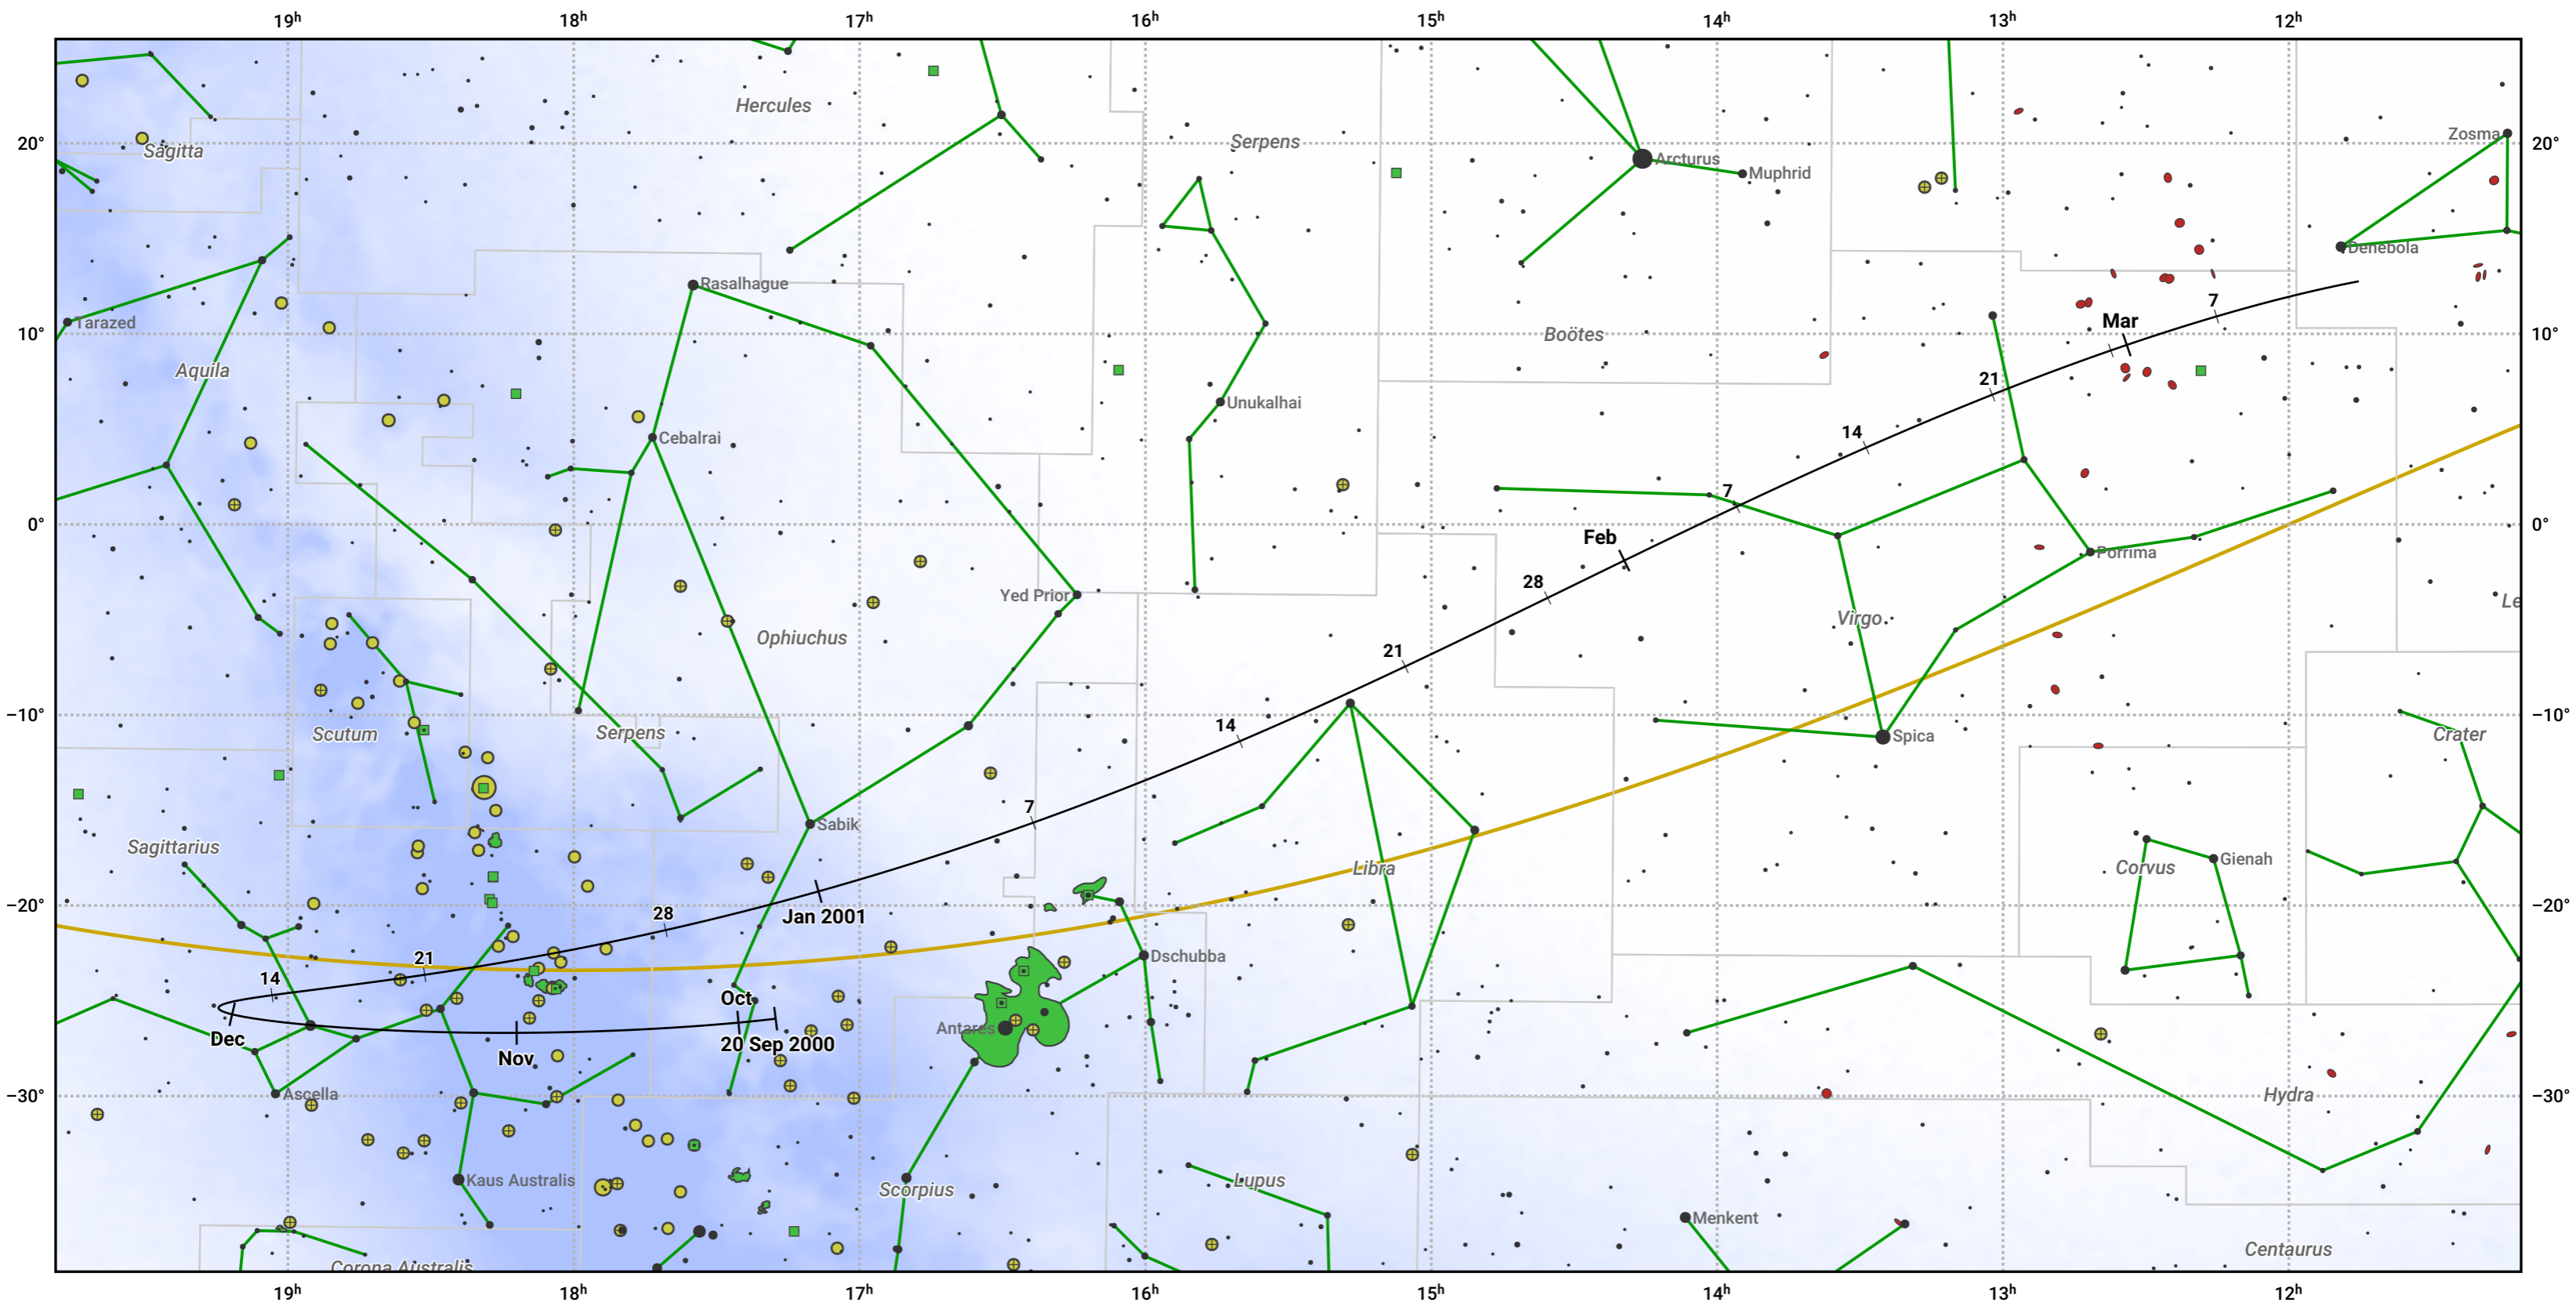

The path of 45P/Honda-Mrkos-Pajdusakova starting on 20 Sep 2000

© Dominic Ford 2011–2024. Date markers placed at midnight UTC. Downloaded from <https://in-the-sky.org>

Magnitude scale: ● 6.0 ● 5.0 ● 4.0 ● 3.0 ● 2.0 ● 1.0 ● 0.0

— Ecliptic Plane

● Galaxy ■ Bright nebula ● Open cluster ⊕ Globular cluster

Date	Mag
2000 Oct 8	13.3
2000 Oct 22	12.3
2000 Nov 1	11.3
2000 Nov 2	11.2
2000 Nov 11	10.2
2000 Nov 19	9.2
2000 Nov 27	8.1
2000 Dec 5	7.1
2001 Jan 1	6.7
2001 Jan 15	8.1
2001 Jan 25	9.2
2001 Feb 5	10.2
2001 Feb 17	11.2
2001 Mar 1	12.2
2001 Mar 13	13.3