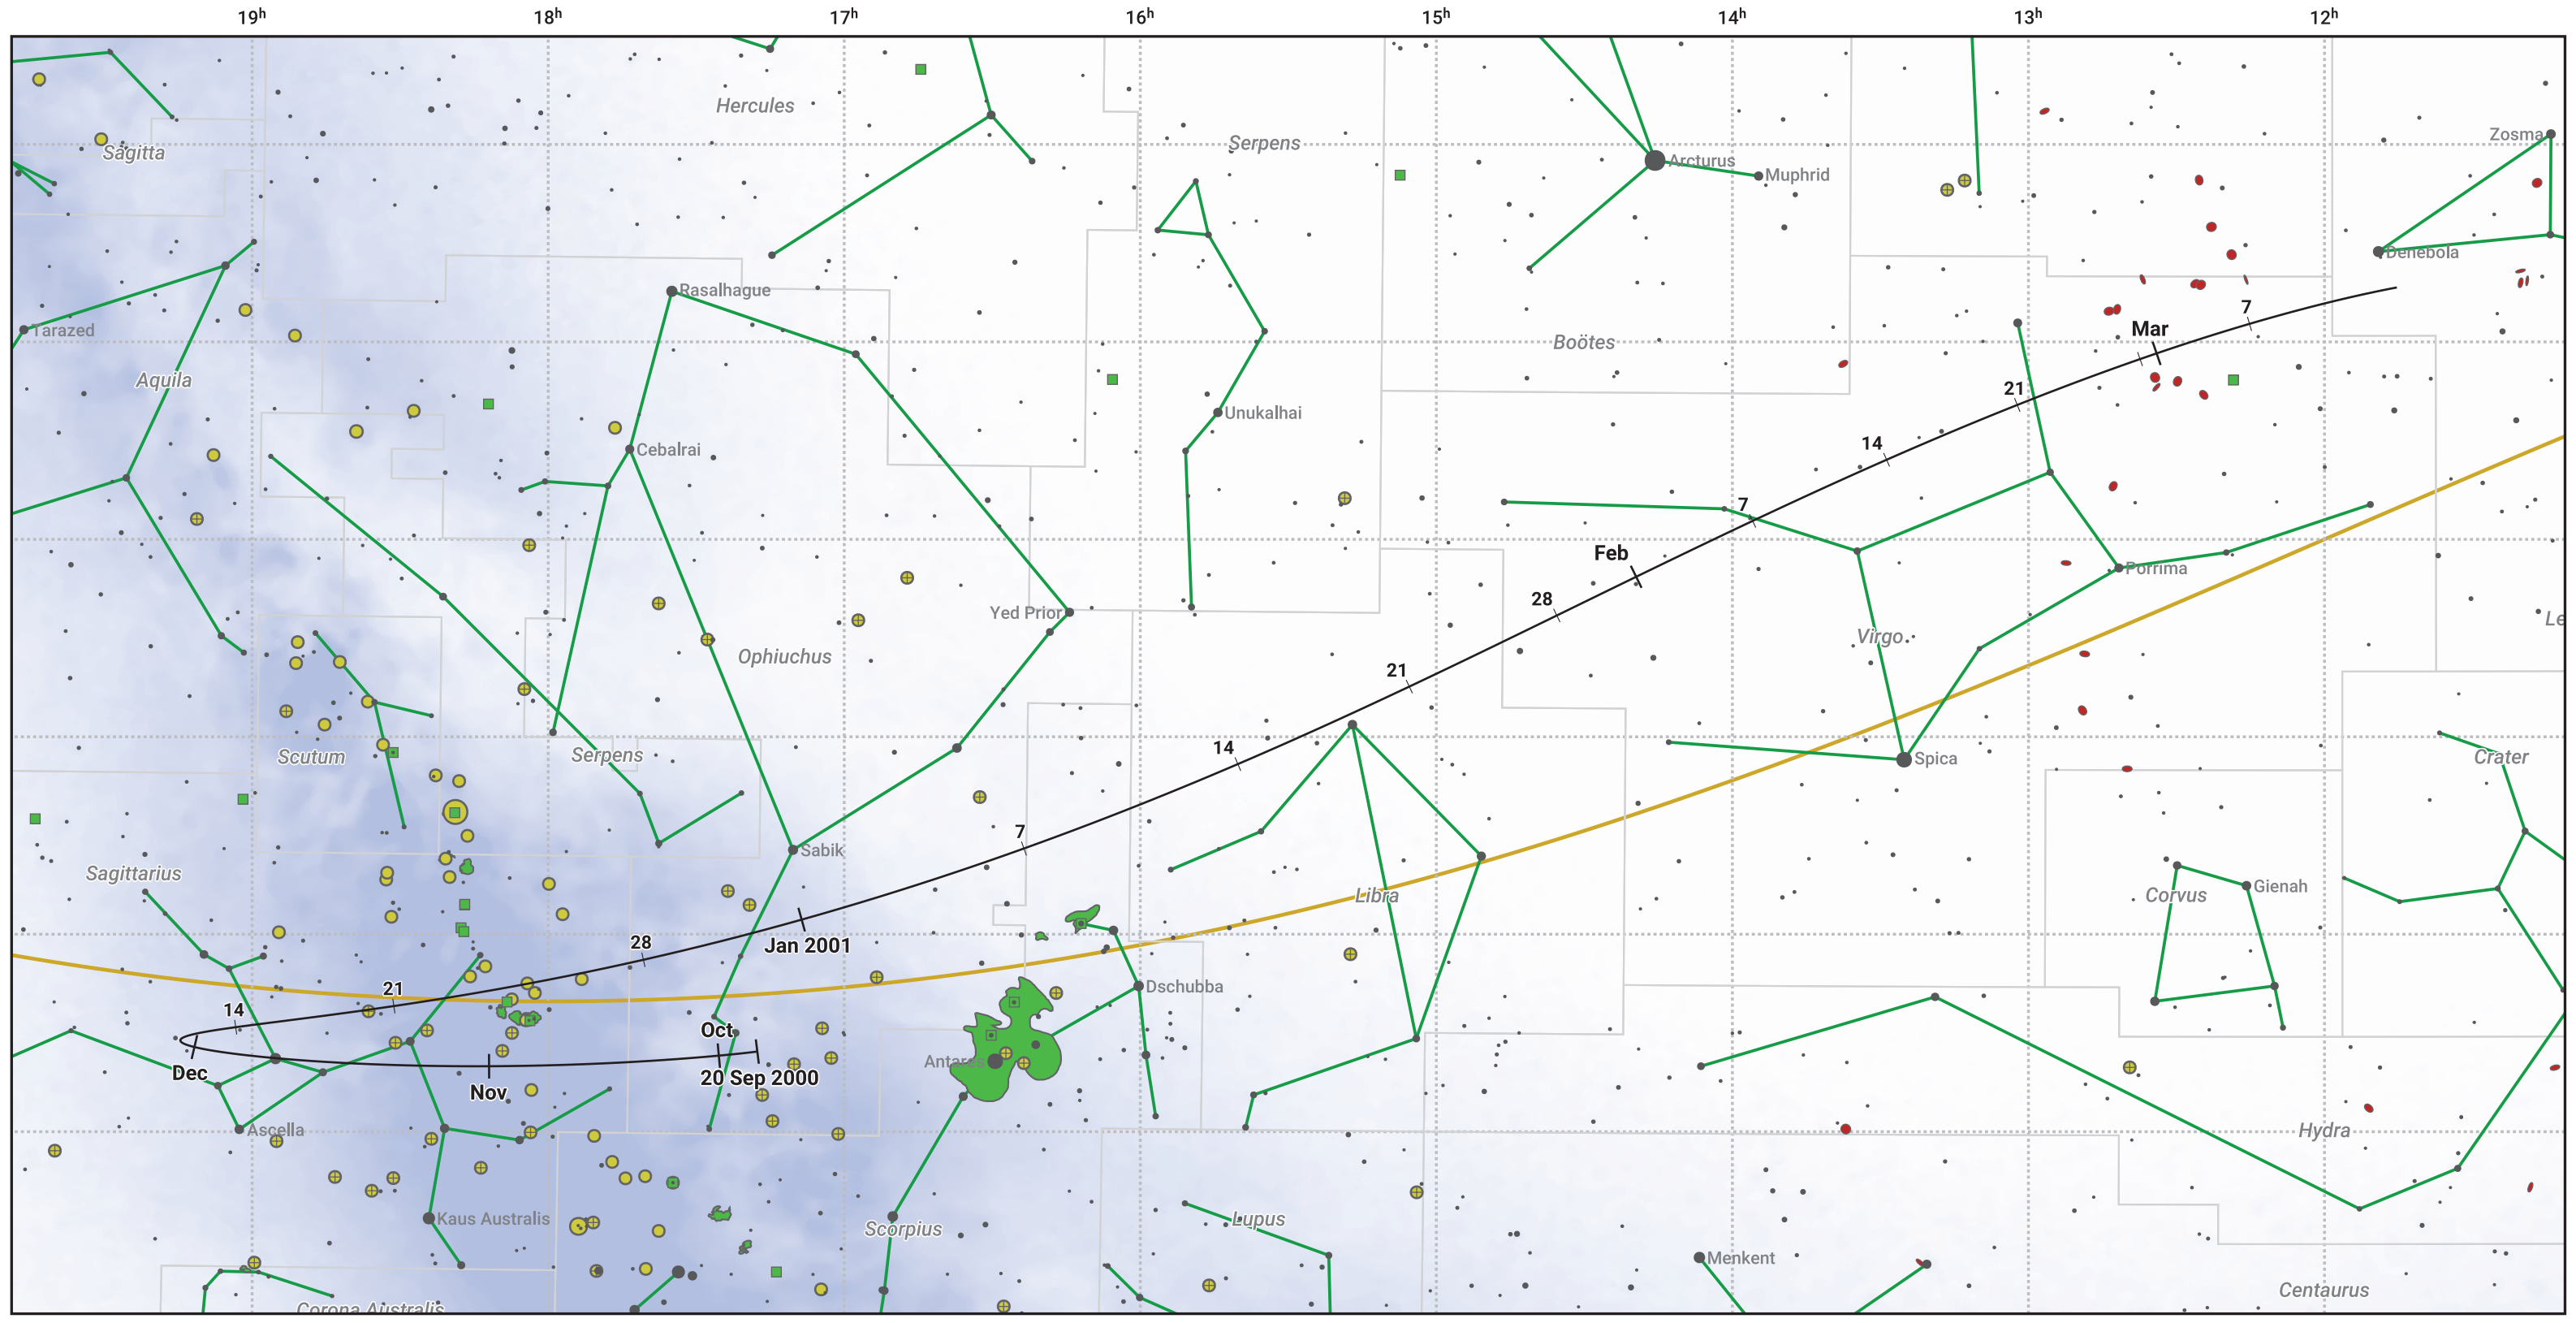

The path of 45P/Honda-Mrkos-Pajdusakova starting on 20 Sep 2000

© Dominic Ford 2011–2024. Date markers placed at midnight UTC. Downloaded from <https://in-the-sky.org>

Magnitude scale: ● 6.0 ● 5.0 ● 4.0 ● 3.0 ● 2.0 ● 1.0 ● 0.0

— Ecliptic Plane

● Galaxy ■ Bright nebula ● Open cluster ⊕ Globular cluster

Date	Mag
2000 Oct 8	13.3
2000 Oct 22	12.3
2000 Nov 1	11.3
2000 Nov 2	11.2
2000 Nov 11	10.2
2000 Nov 19	9.2
2000 Nov 27	8.1
2000 Dec 5	7.1
2001 Jan 1	6.7
2001 Jan 15	8.1
2001 Jan 25	9.2
2001 Feb 5	10.2
2001 Feb 17	11.2
2001 Mar 1	12.2
2001 Mar 13	13.3