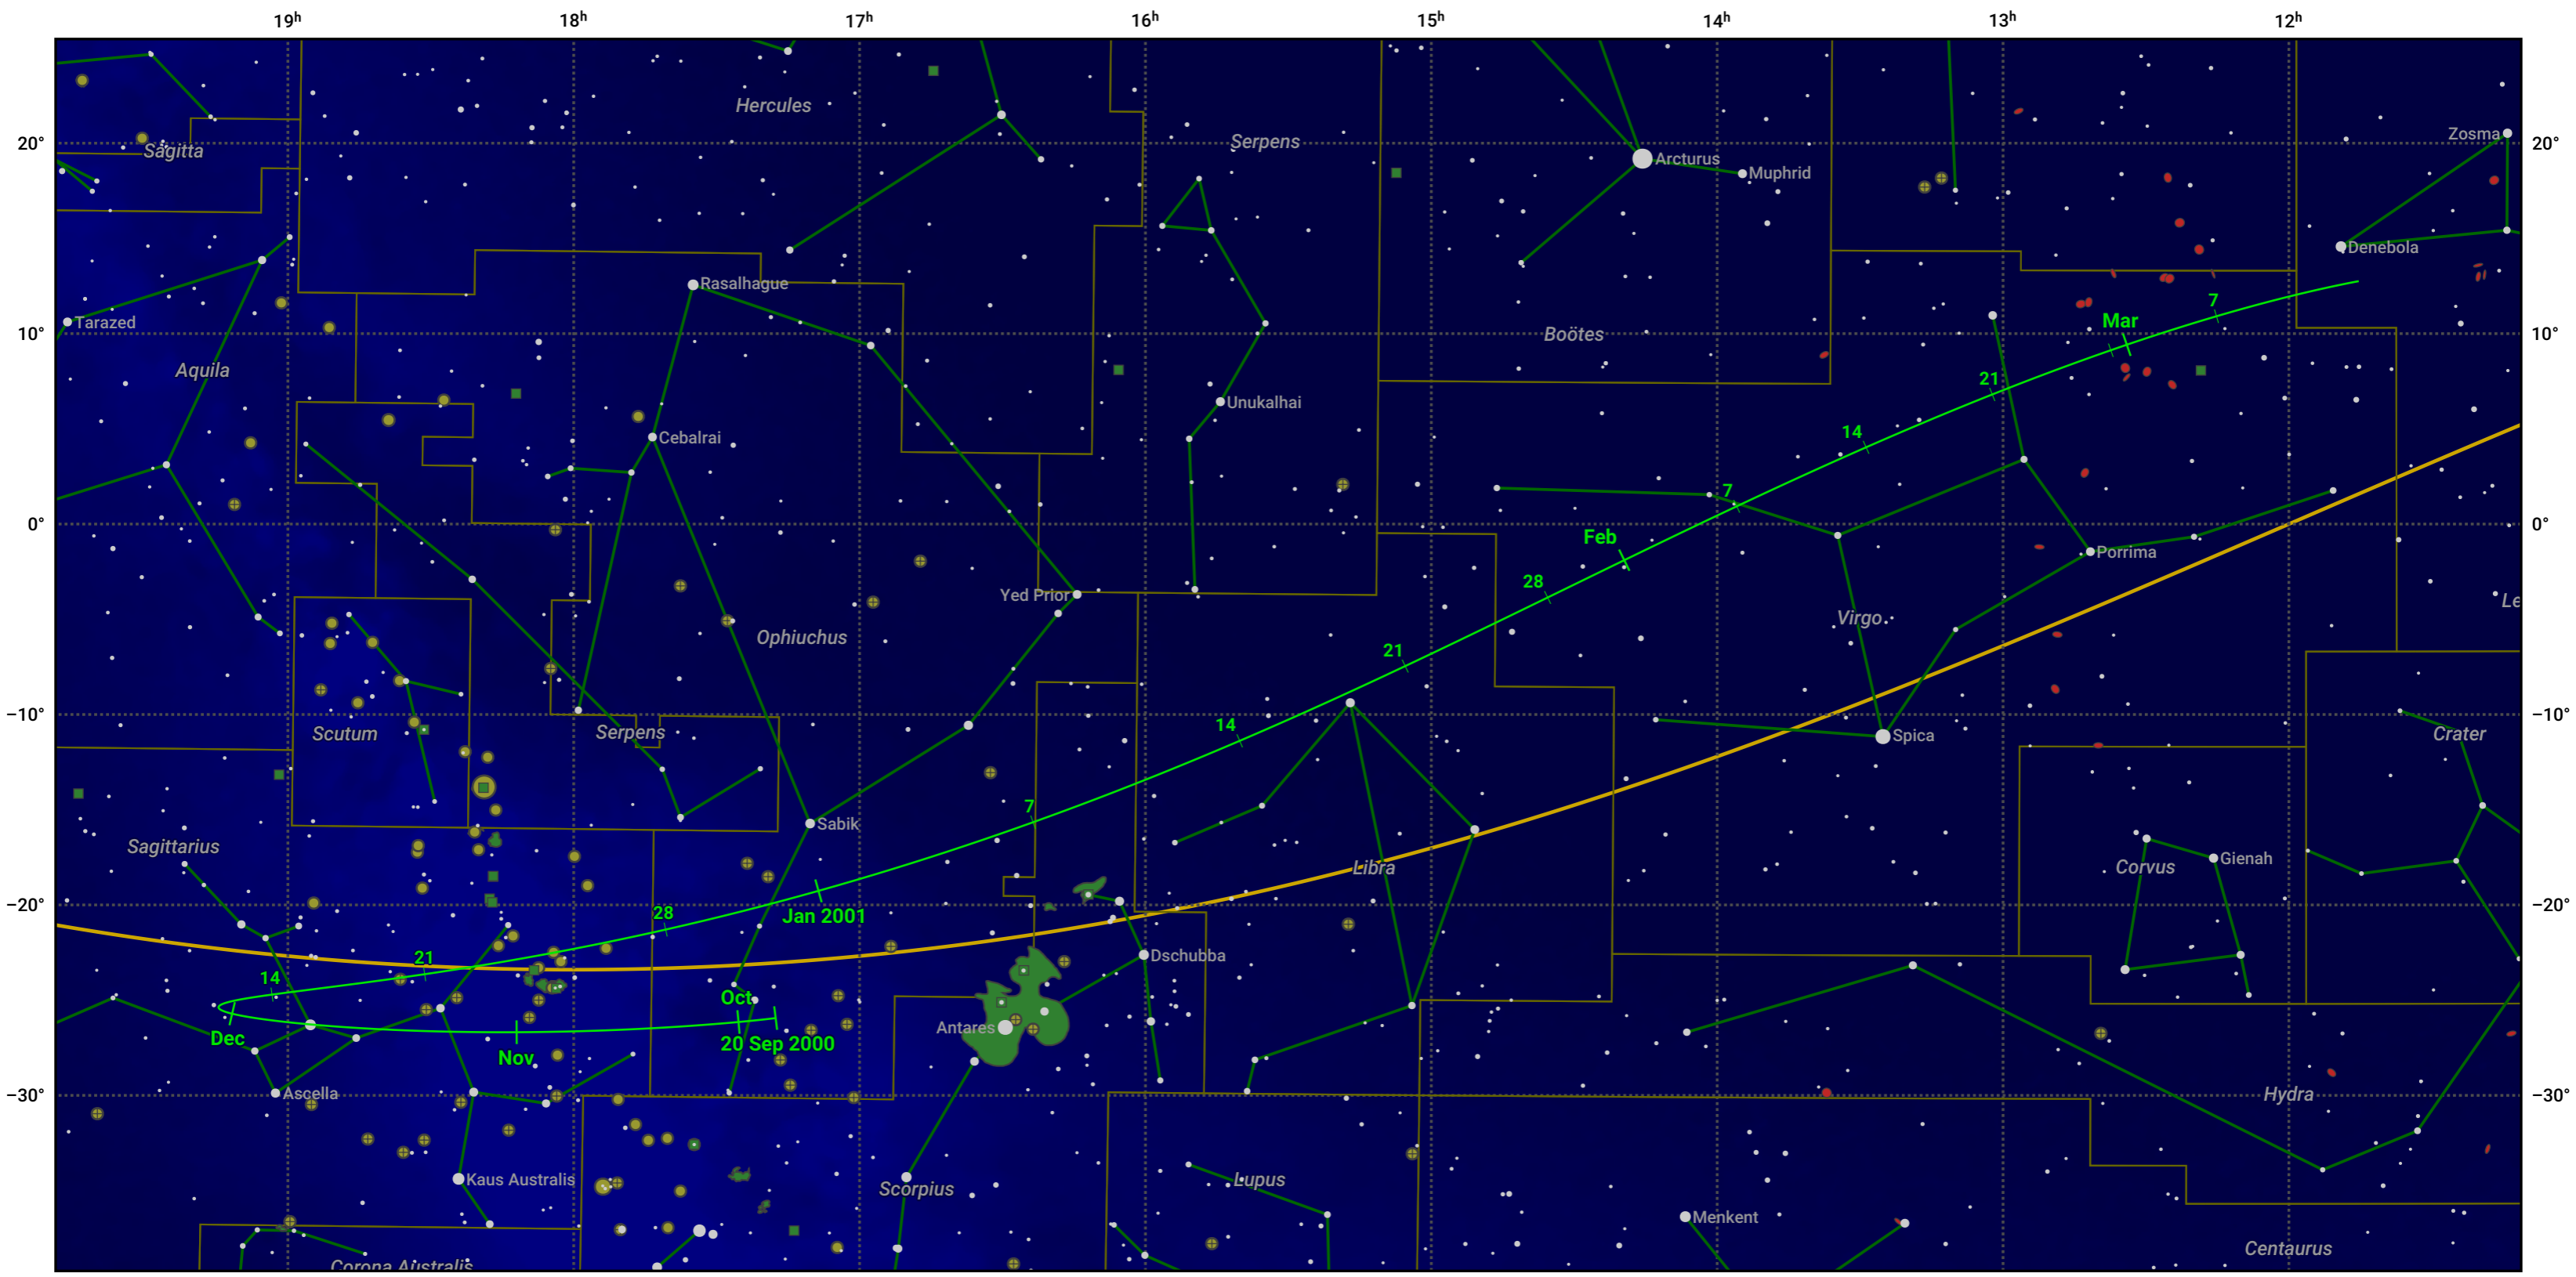

The path of 45P/Honda-Mrkos-Pajdusakova starting on 20 Sep 2000

© Dominic Ford 2011–2024. Date markers placed at midnight UTC. Downloaded from <https://in-the-sky.org>

Magnitude scale: -6.0 -5.0 -4.0 -3.0 -2.0 -1.0 0.0

— Ecliptic Plane

Galaxy
 Bright nebula
 Open cluster
 Globular cluster

Date	Mag
2000 Oct 8	13.3
2000 Oct 22	12.3
2000 Nov 1	11.3
2000 Nov 2	11.2
2000 Nov 11	10.2
2000 Nov 19	9.2
2000 Nov 27	8.1
2000 Dec 5	7.1
2001 Jan 1	6.7
2001 Jan 15	8.1
2001 Jan 25	9.2
2001 Feb 5	10.2
2001 Feb 17	11.2
2001 Mar 1	12.2
2001 Mar 13	13.3