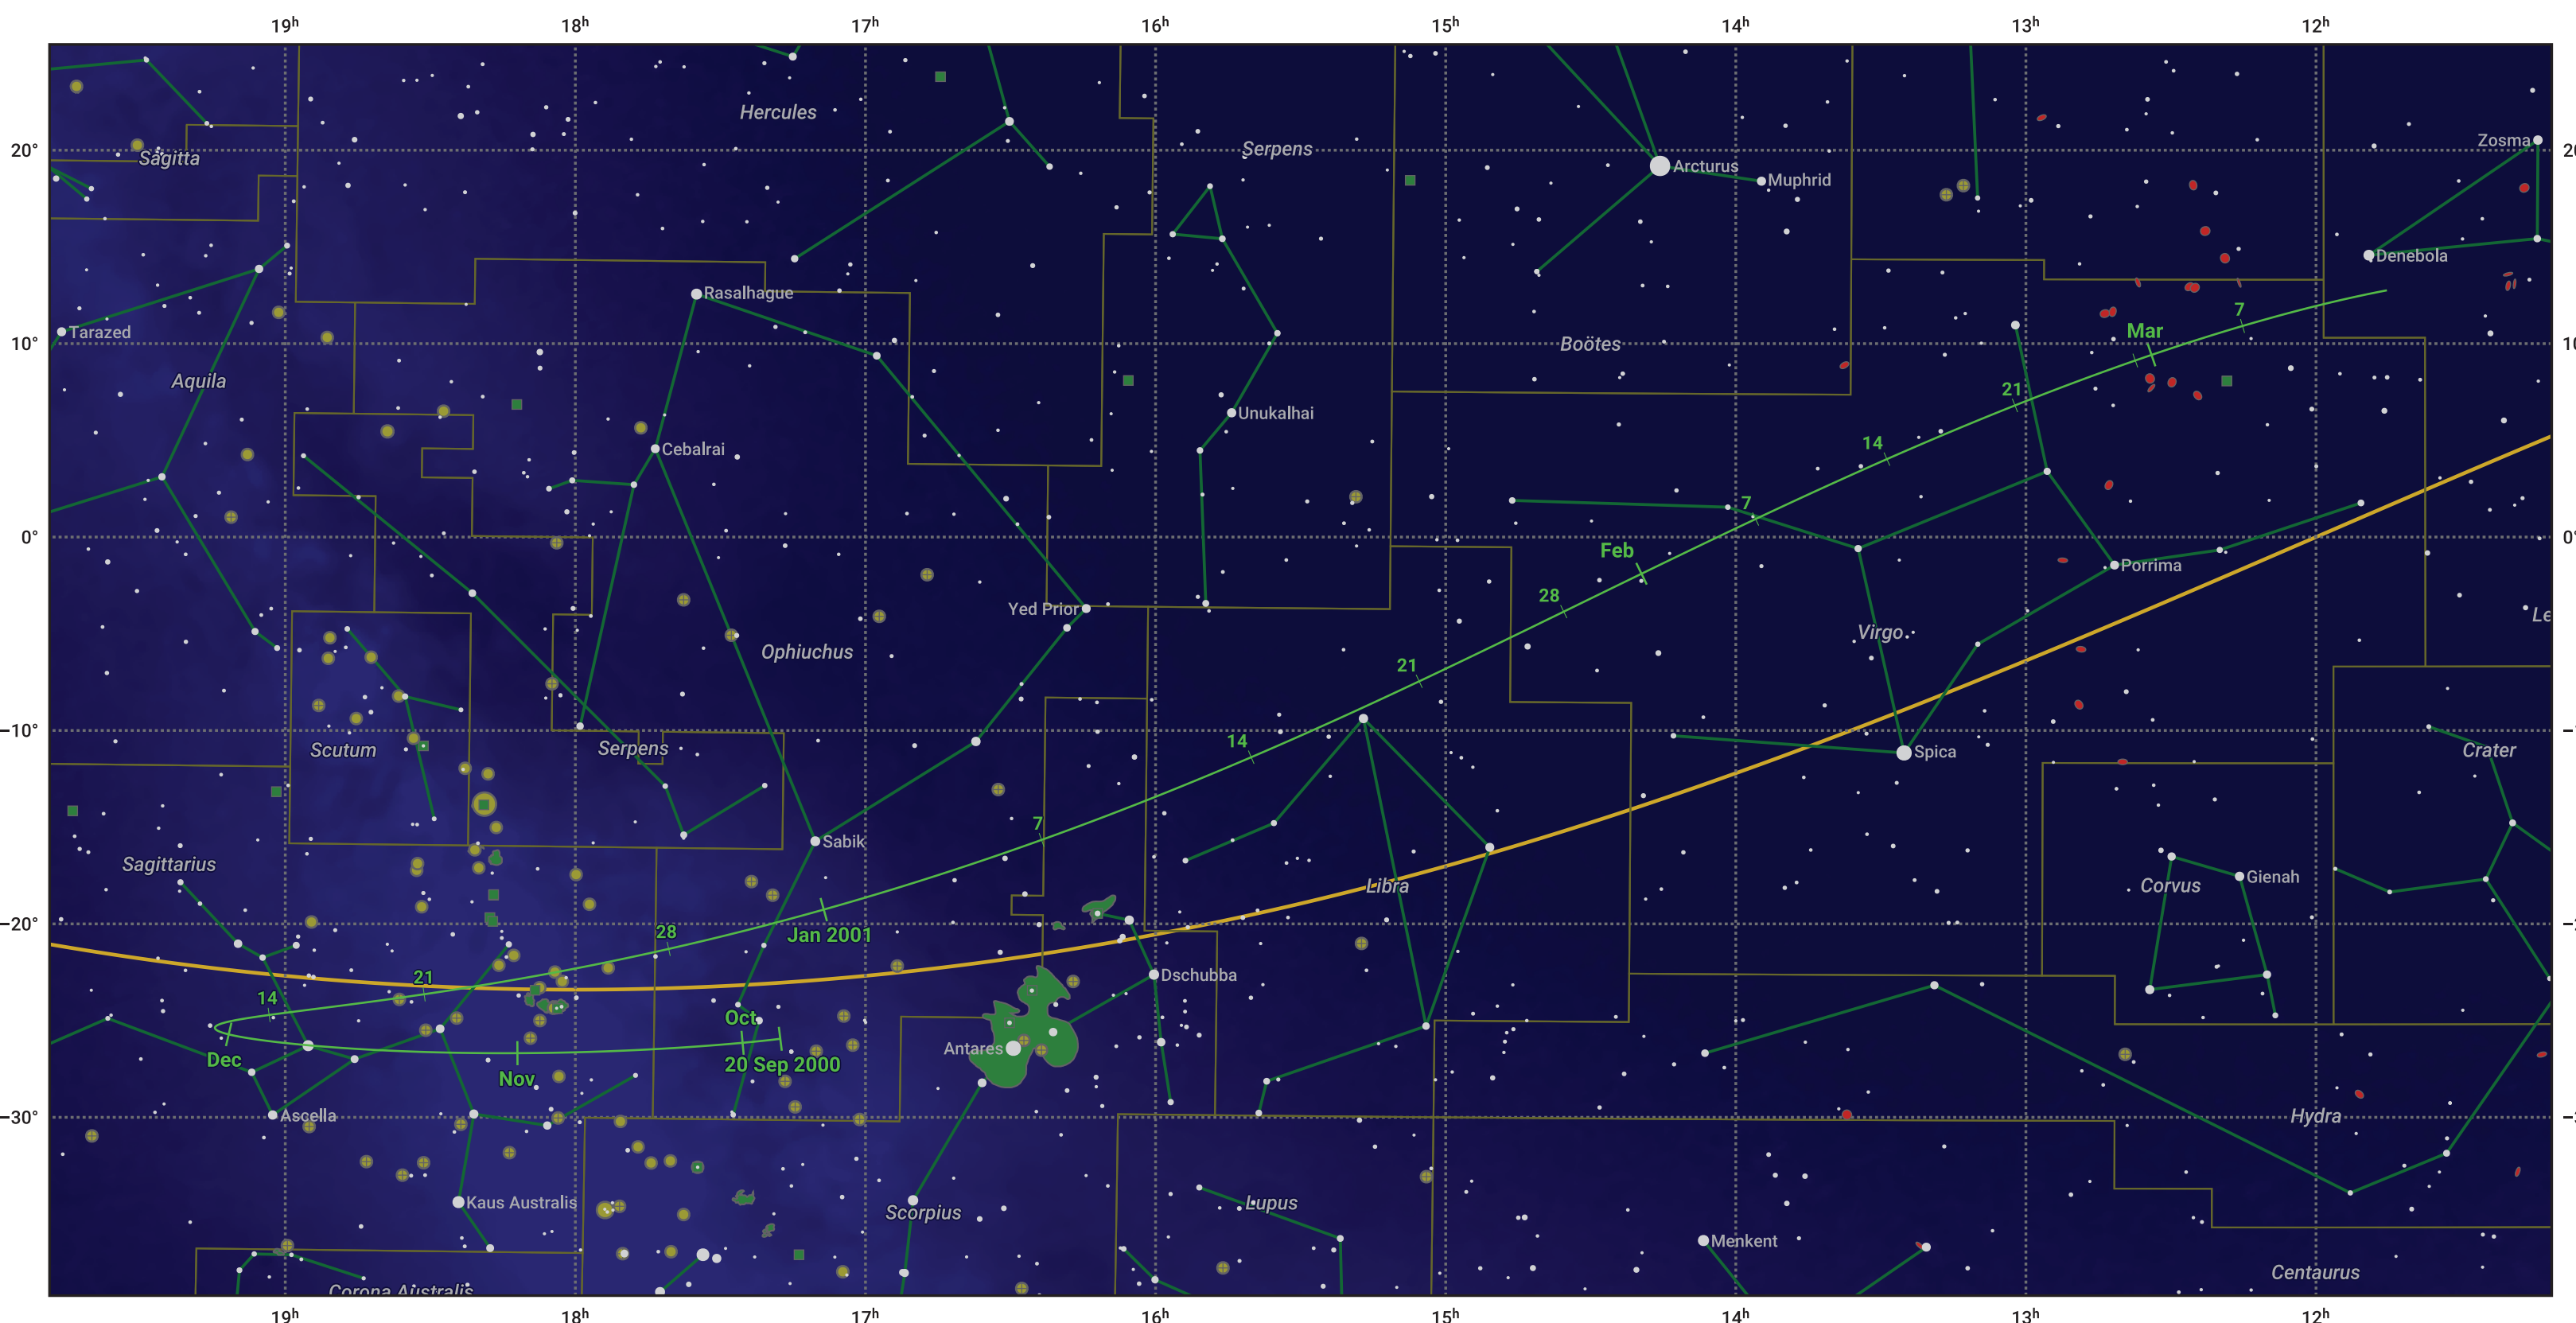

The path of 45P/Honda-Mrkos-Pajdusakova starting on 20 Sep 2000

© Dominic Ford 2011–2024. Date markers placed at midnight UTC. Downloaded from <https://in-the-sky.org>

Magnitude scale: -6.0 -5.0 -4.0 -3.0 -2.0 -1.0 0.0

— Ecliptic Plane

Galaxy
 Bright nebula
 Open cluster
 Globular cluster

Date	Mag
2000 Oct 8	13.3
2000 Oct 22	12.3
2000 Nov 1	11.3
2000 Nov 2	11.2
2000 Nov 11	10.2
2000 Nov 19	9.2
2000 Nov 27	8.1
2000 Dec 5	7.1
2001 Jan 1	6.7
2001 Jan 15	8.1
2001 Jan 25	9.2
2001 Feb 5	10.2
2001 Feb 17	11.2
2001 Mar 1	12.2
2001 Mar 13	13.3