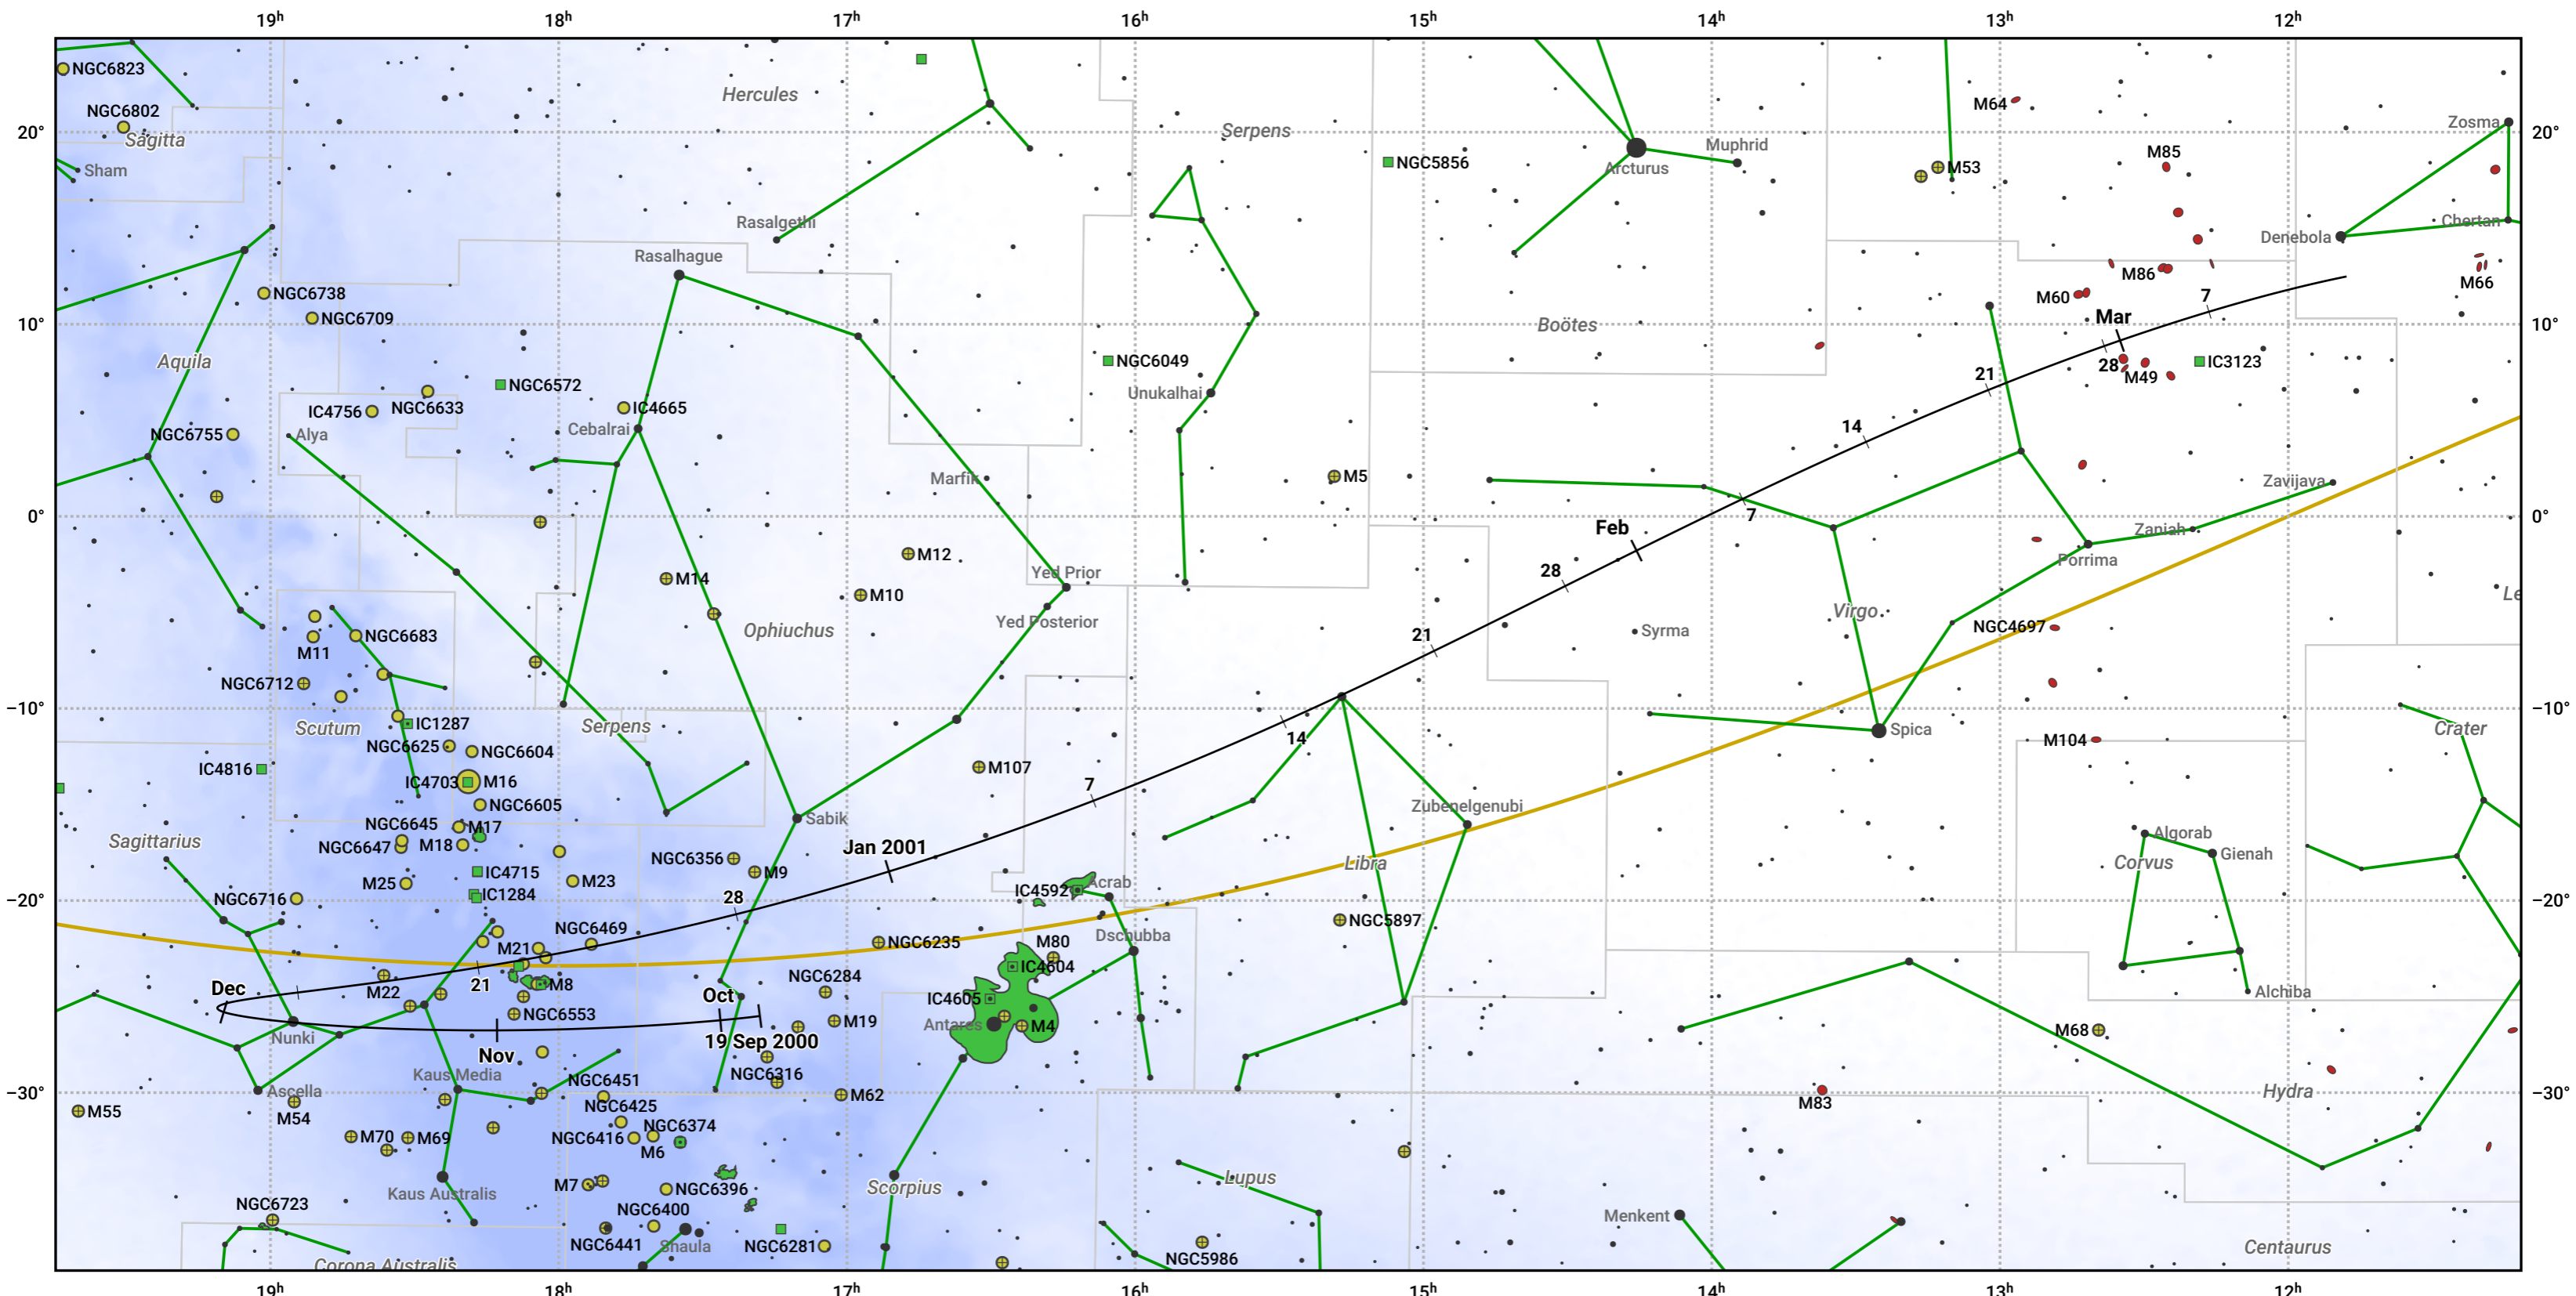

# The path of 45P/Honda-Mrkos-Pajdusakova starting on 19 Sep 2000

© Dominic Ford 2011–2024. Date markers placed at midnight UTC. Downloaded from <https://in-the-sky.org>

Magnitude scale: ● 6.0 ● 5.0 ● 4.0 ● 3.0 ● 2.0 ● 1.0 ● 0.0

— Ecliptic Plane

● Galaxy    ■ Bright nebula    ● Open cluster    ⊕ Globular cluster

Date	Mag
2000 Oct 8	13.2
2000 Oct 22	12.1
2000 Nov 1	11.2
2000 Nov 2	11.1
2000 Nov 11	10.1
2000 Nov 19	9.0
2000 Nov 27	8.0
2000 Dec 6	6.9
2001 Jan 1	6.9
2001 Jan 12	8.0
2001 Jan 22	9.0
2001 Feb 2	10.1
2001 Feb 14	11.1
2001 Feb 27	12.2
2001 Mar 1	12.3
2001 Mar 12	13.2