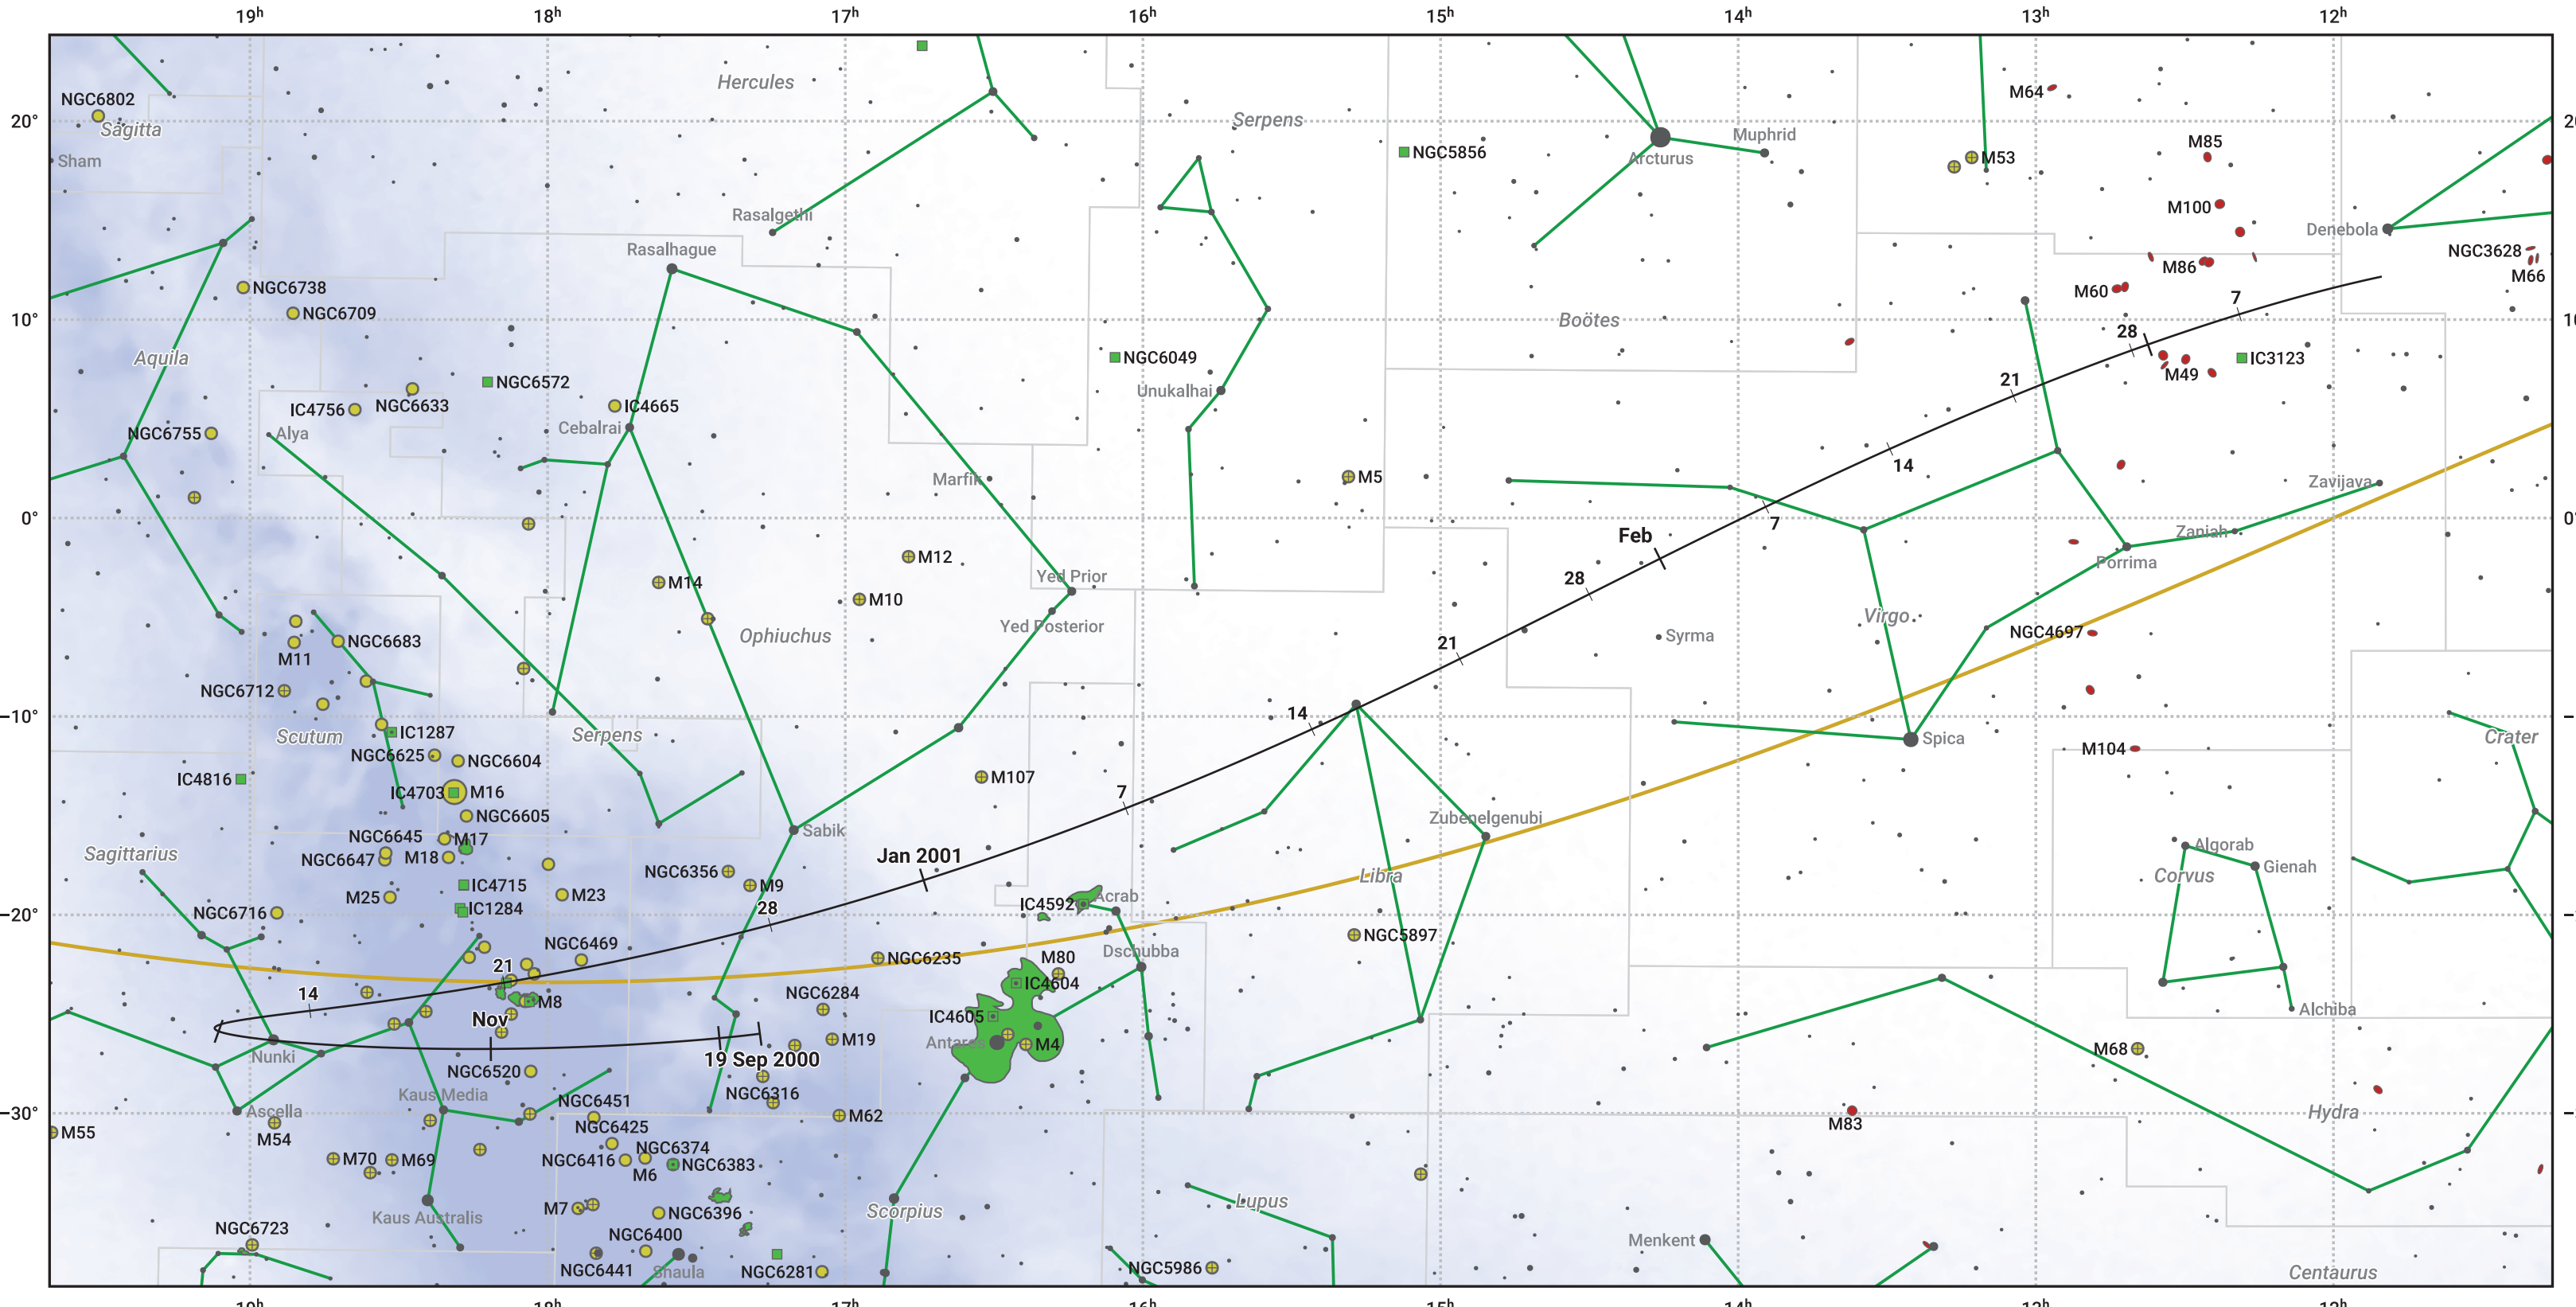

The path of 45P/Honda-Mrkos-Pajdusakova starting on 19 Sep 2000

© Dominic Ford 2011–2024. Date markers placed at midnight UTC. Downloaded from <https://in-the-sky.org>

Magnitude scale: ● 6.0 ● 5.0 ● 4.0 ● 3.0 ● 2.0 ● 1.0 ● 0.0

— Ecliptic Plane

● Galaxy ■ Bright nebula ● Open cluster ⊕ Globular cluster

Date	Mag
2000 Oct 7	13.3
2000 Oct 22	12.1
2000 Nov 1	11.2
2000 Nov 2	11.0
2000 Nov 11	10.0
2000 Nov 19	9.0
2000 Nov 27	7.9
2000 Dec 6	6.8
2001 Jan 1	6.9
2001 Jan 10	7.8
2001 Jan 20	8.9
2001 Jan 31	10.0
2001 Feb 12	11.0
2001 Feb 25	12.1
2001 Mar 1	12.4
2001 Mar 10	13.1