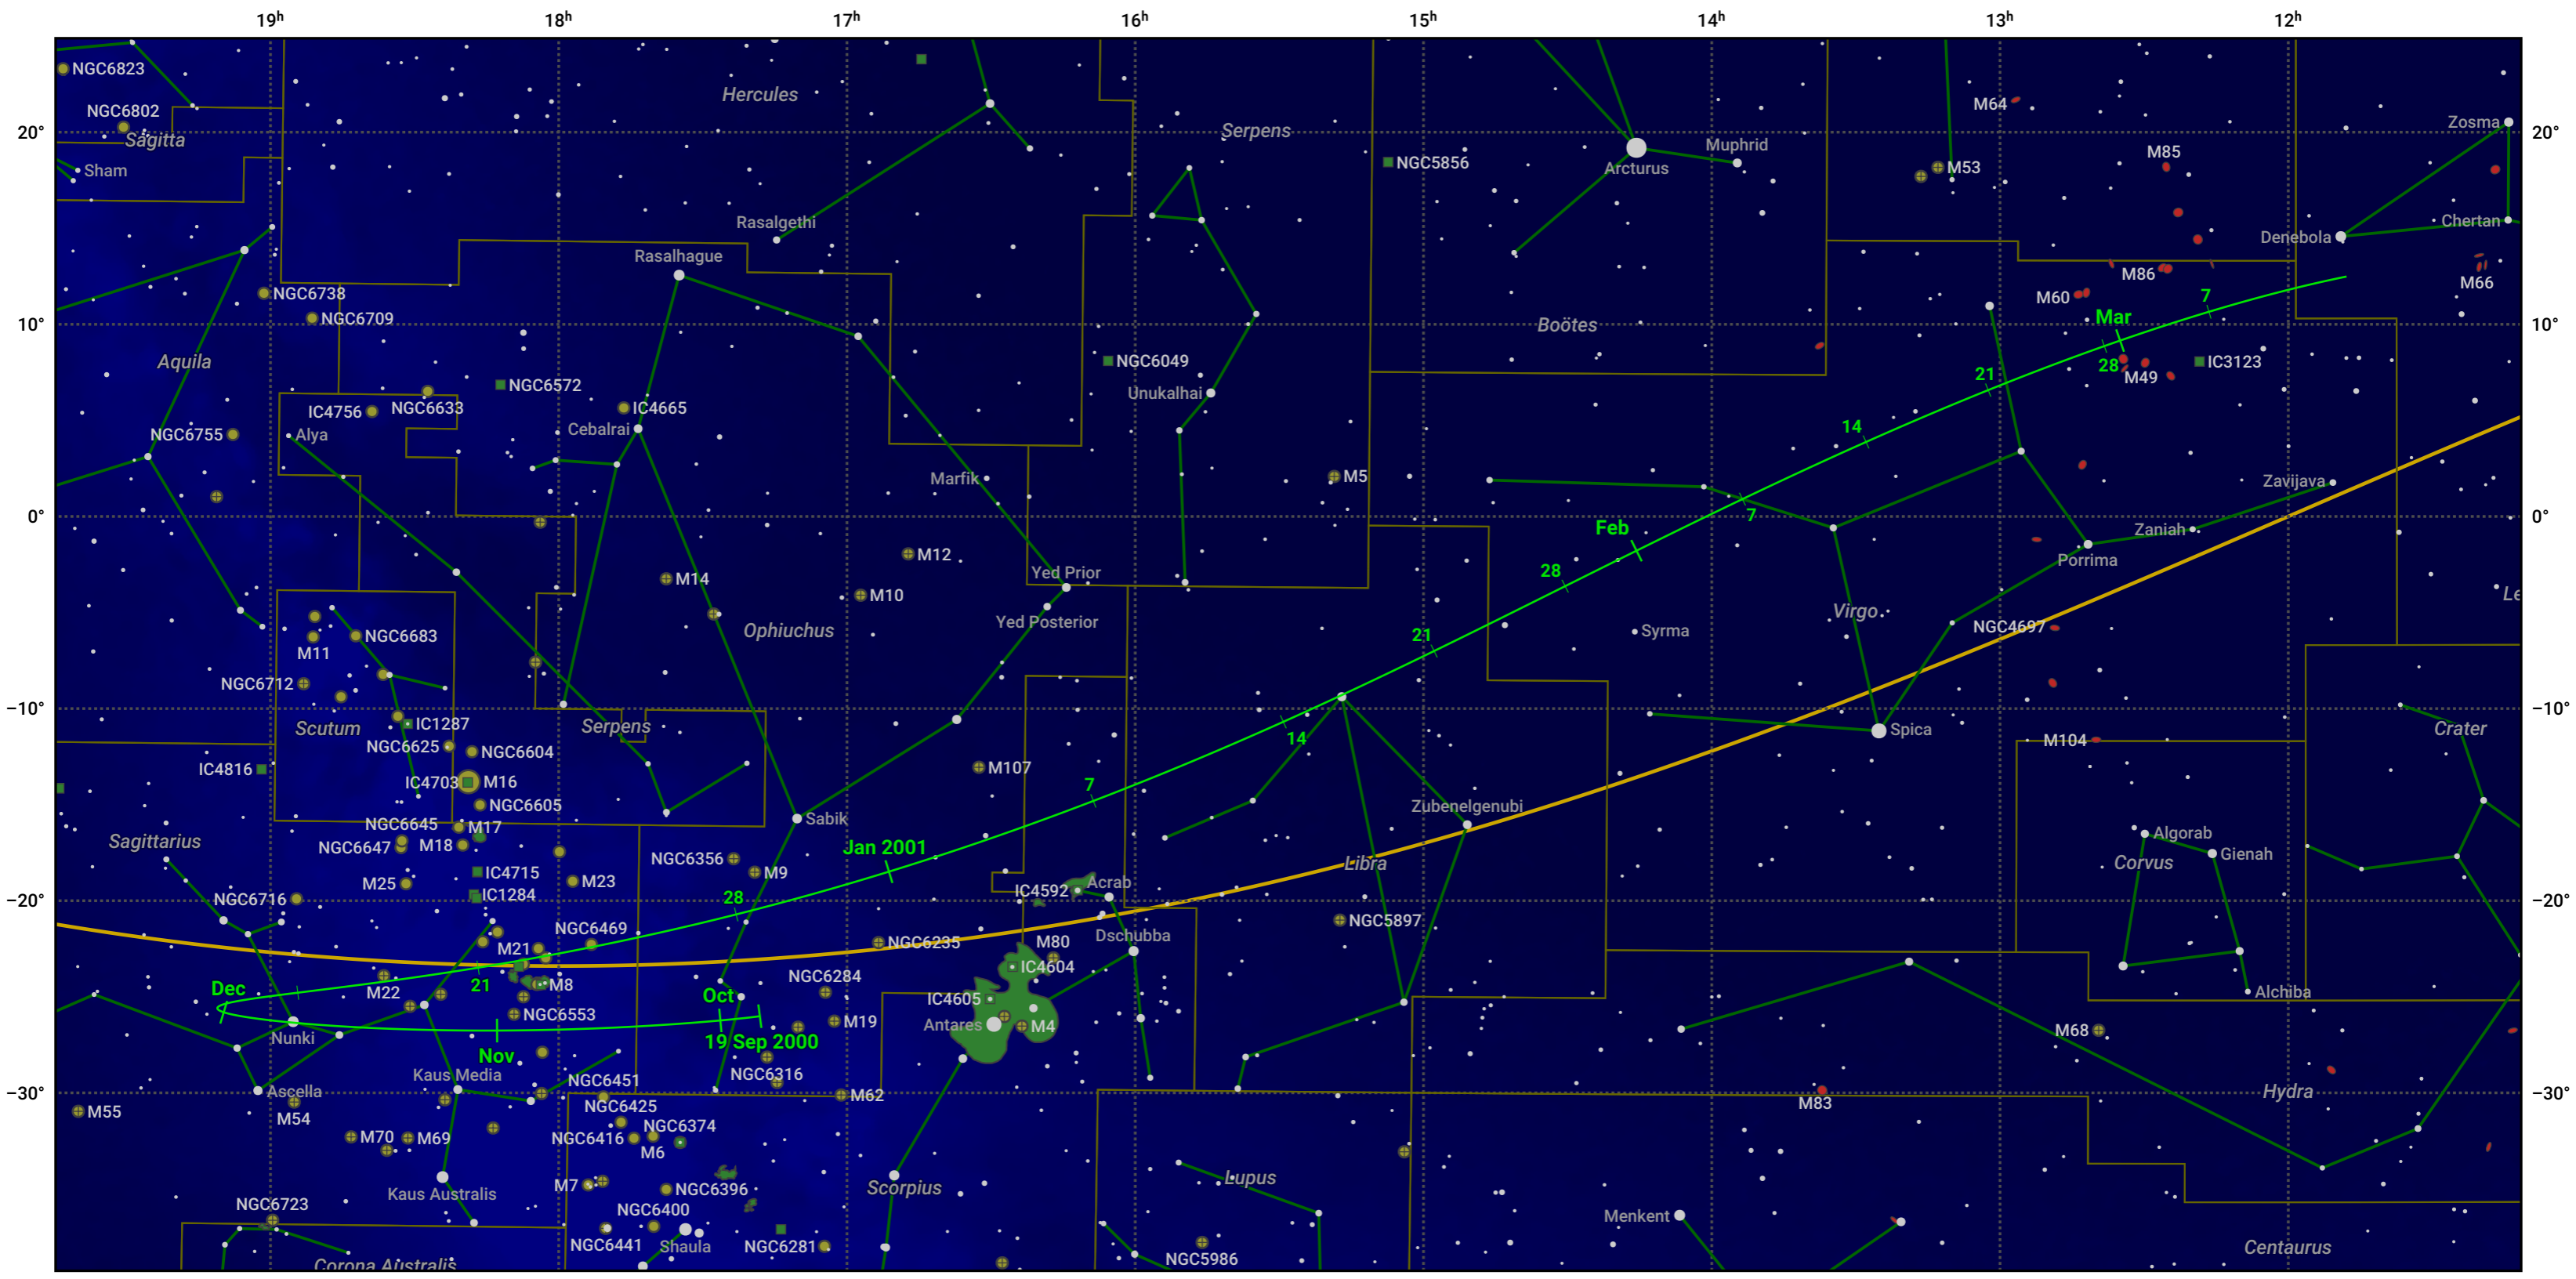

The path of 45P/Honda-Mrkos-Pajdusakova starting on 19 Sep 2000

© Dominic Ford 2011–2024. Date markers placed at midnight UTC. Downloaded from <https://in-the-sky.org>

Magnitude scale: ● 6.0 ● 5.0 ● 4.0 ● 3.0 ● 2.0 ● 1.0 ● 0.0

— Ecliptic Plane

● Galaxy ■ Bright nebula ● Open cluster ● Globular cluster

Date	Mag
2000 Oct 8	13.2
2000 Oct 22	12.1
2000 Nov 1	11.2
2000 Nov 2	11.1
2000 Nov 11	10.1
2000 Nov 19	9.0
2000 Nov 27	8.0
2000 Dec 6	6.9
2001 Jan 1	6.9
2001 Jan 12	8.0
2001 Jan 22	9.0
2001 Feb 2	10.1
2001 Feb 14	11.1
2001 Feb 27	12.2
2001 Mar 1	12.3
2001 Mar 12	13.2