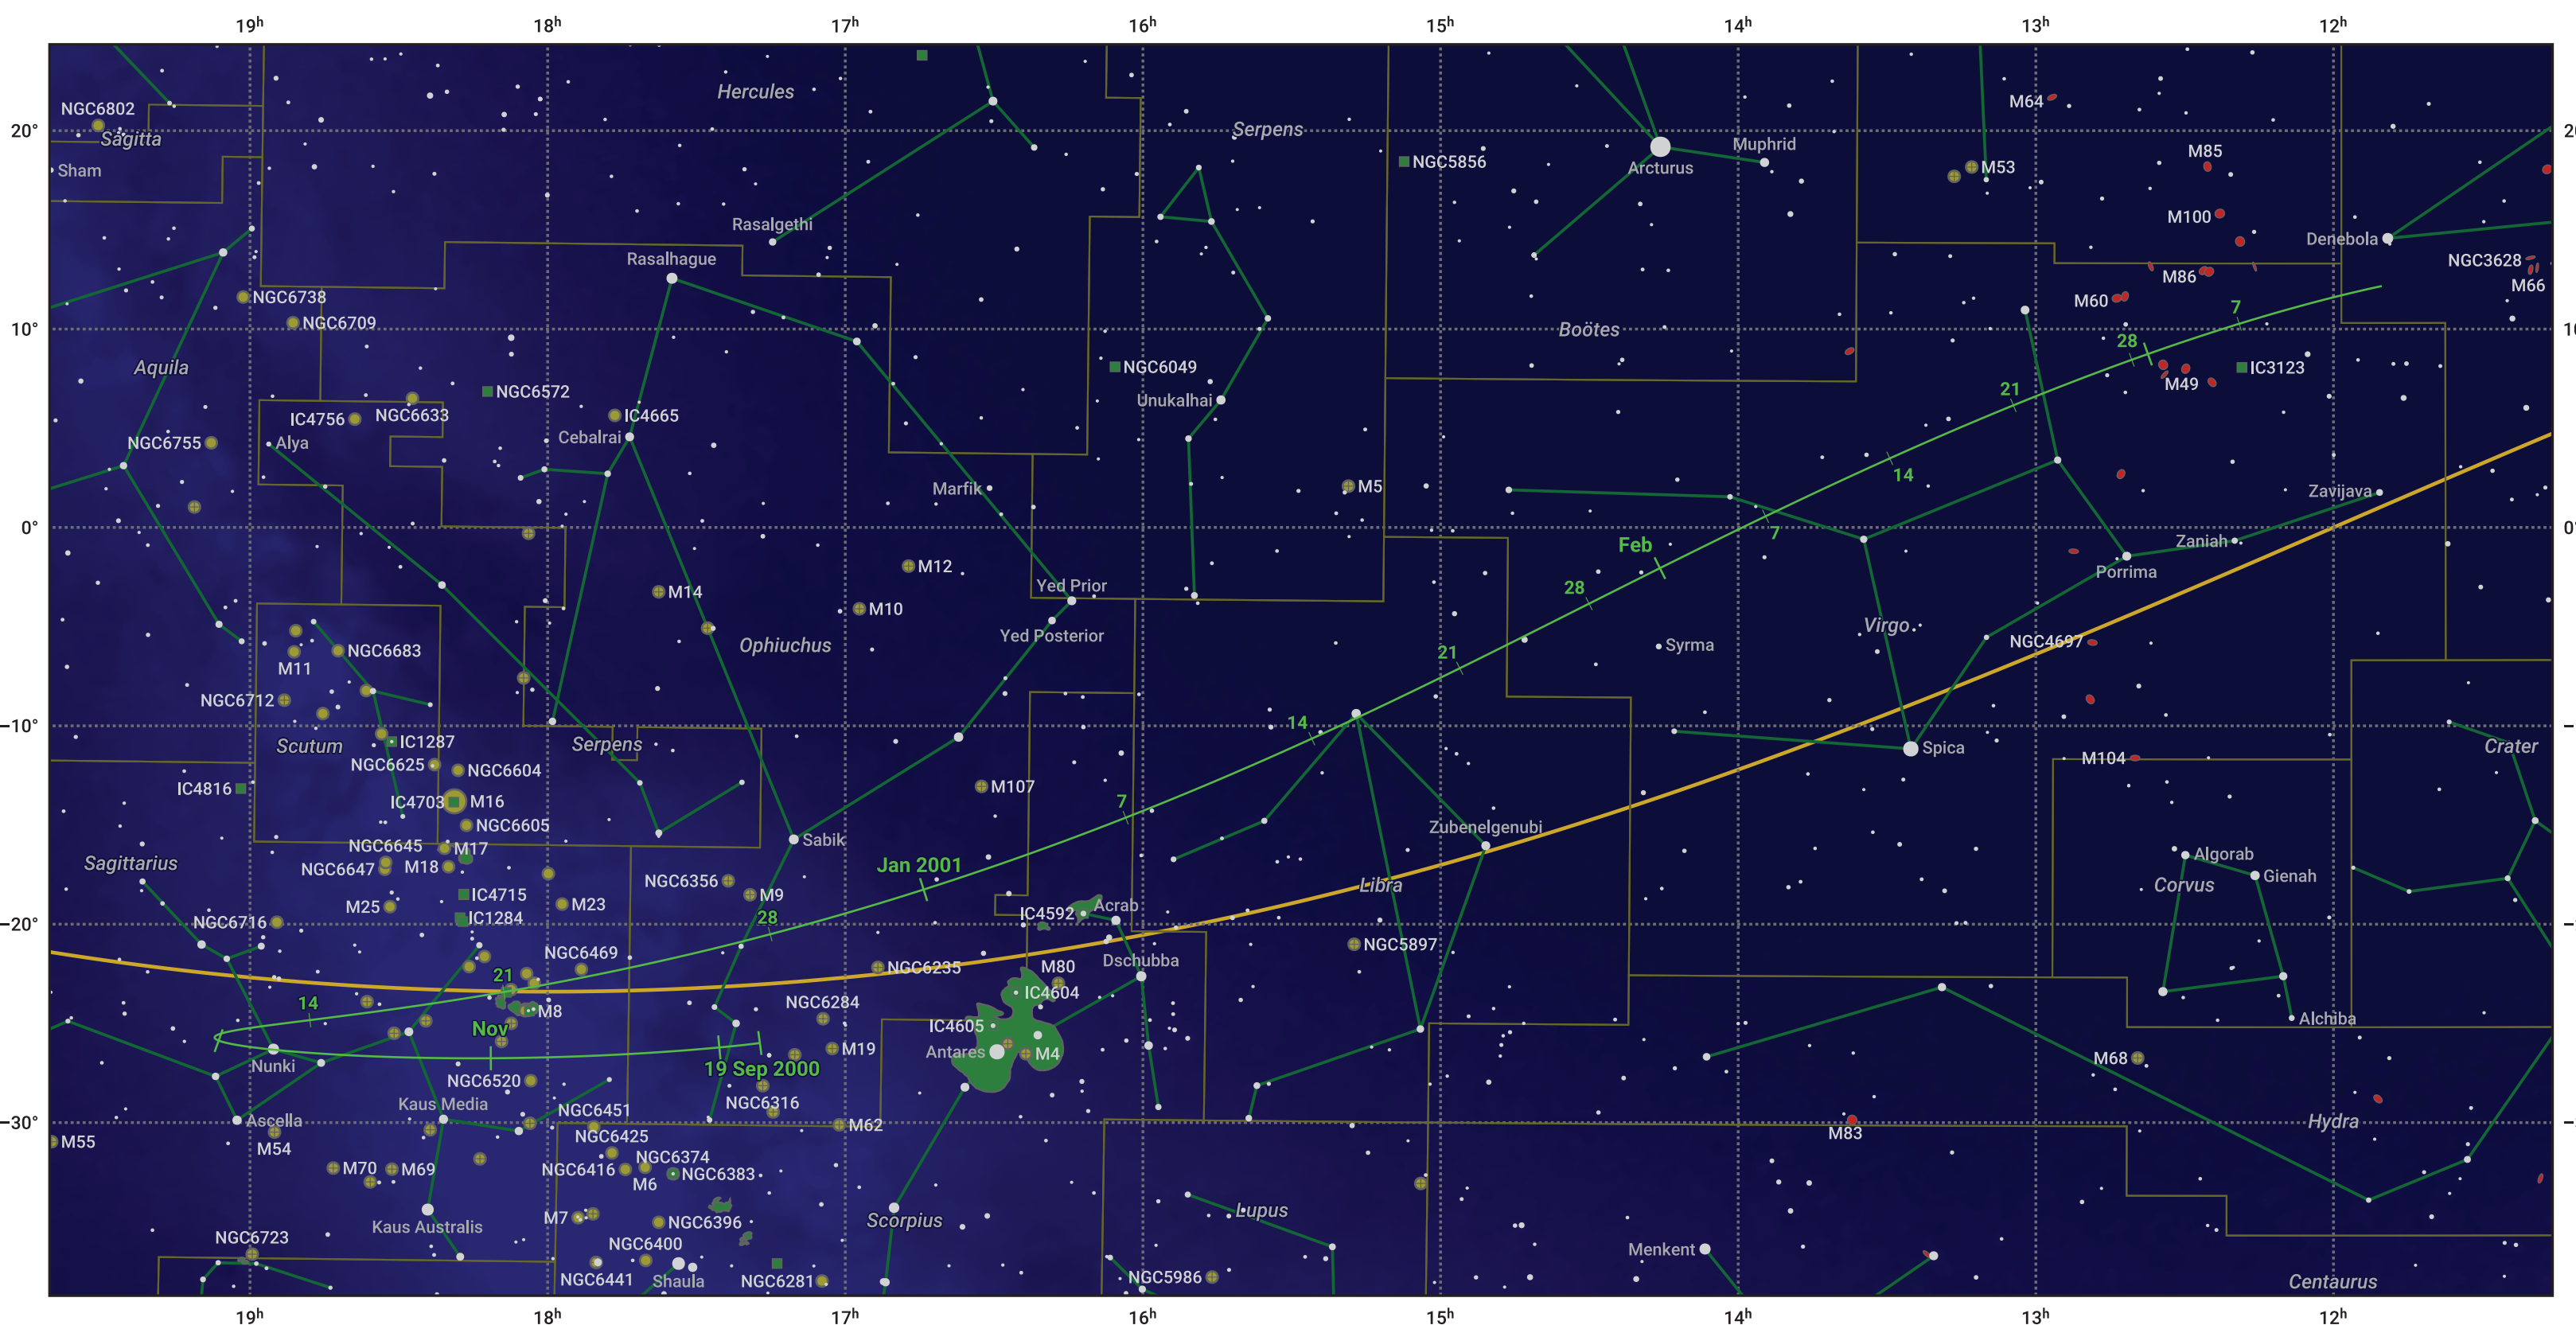

The path of 45P/Honda-Mrkos-Pajdusakova starting on 19 Sep 2000

© Dominic Ford 2011–2024. Date markers placed at midnight UTC. Downloaded from <https://in-the-sky.org>

Magnitude scale: ● 6.0 ● 5.0 ● 4.0 ● 3.0 ● 2.0 ● 1.0 ● 0.0

— Ecliptic Plane

● Galaxy ■ Bright nebula ● Open cluster ● Globular cluster

Date	Mag
2000 Oct 7	13.3
2000 Oct 22	12.1
2000 Nov 1	11.2
2000 Nov 2	11.0
2000 Nov 11	10.0
2000 Nov 19	9.0
2000 Nov 27	7.9
2000 Dec 6	6.8
2001 Jan 1	6.9
2001 Jan 10	7.8
2001 Jan 20	8.9
2001 Jan 31	10.0
2001 Feb 12	11.0
2001 Feb 25	12.1
2001 Mar 1	12.4
2001 Mar 10	13.1