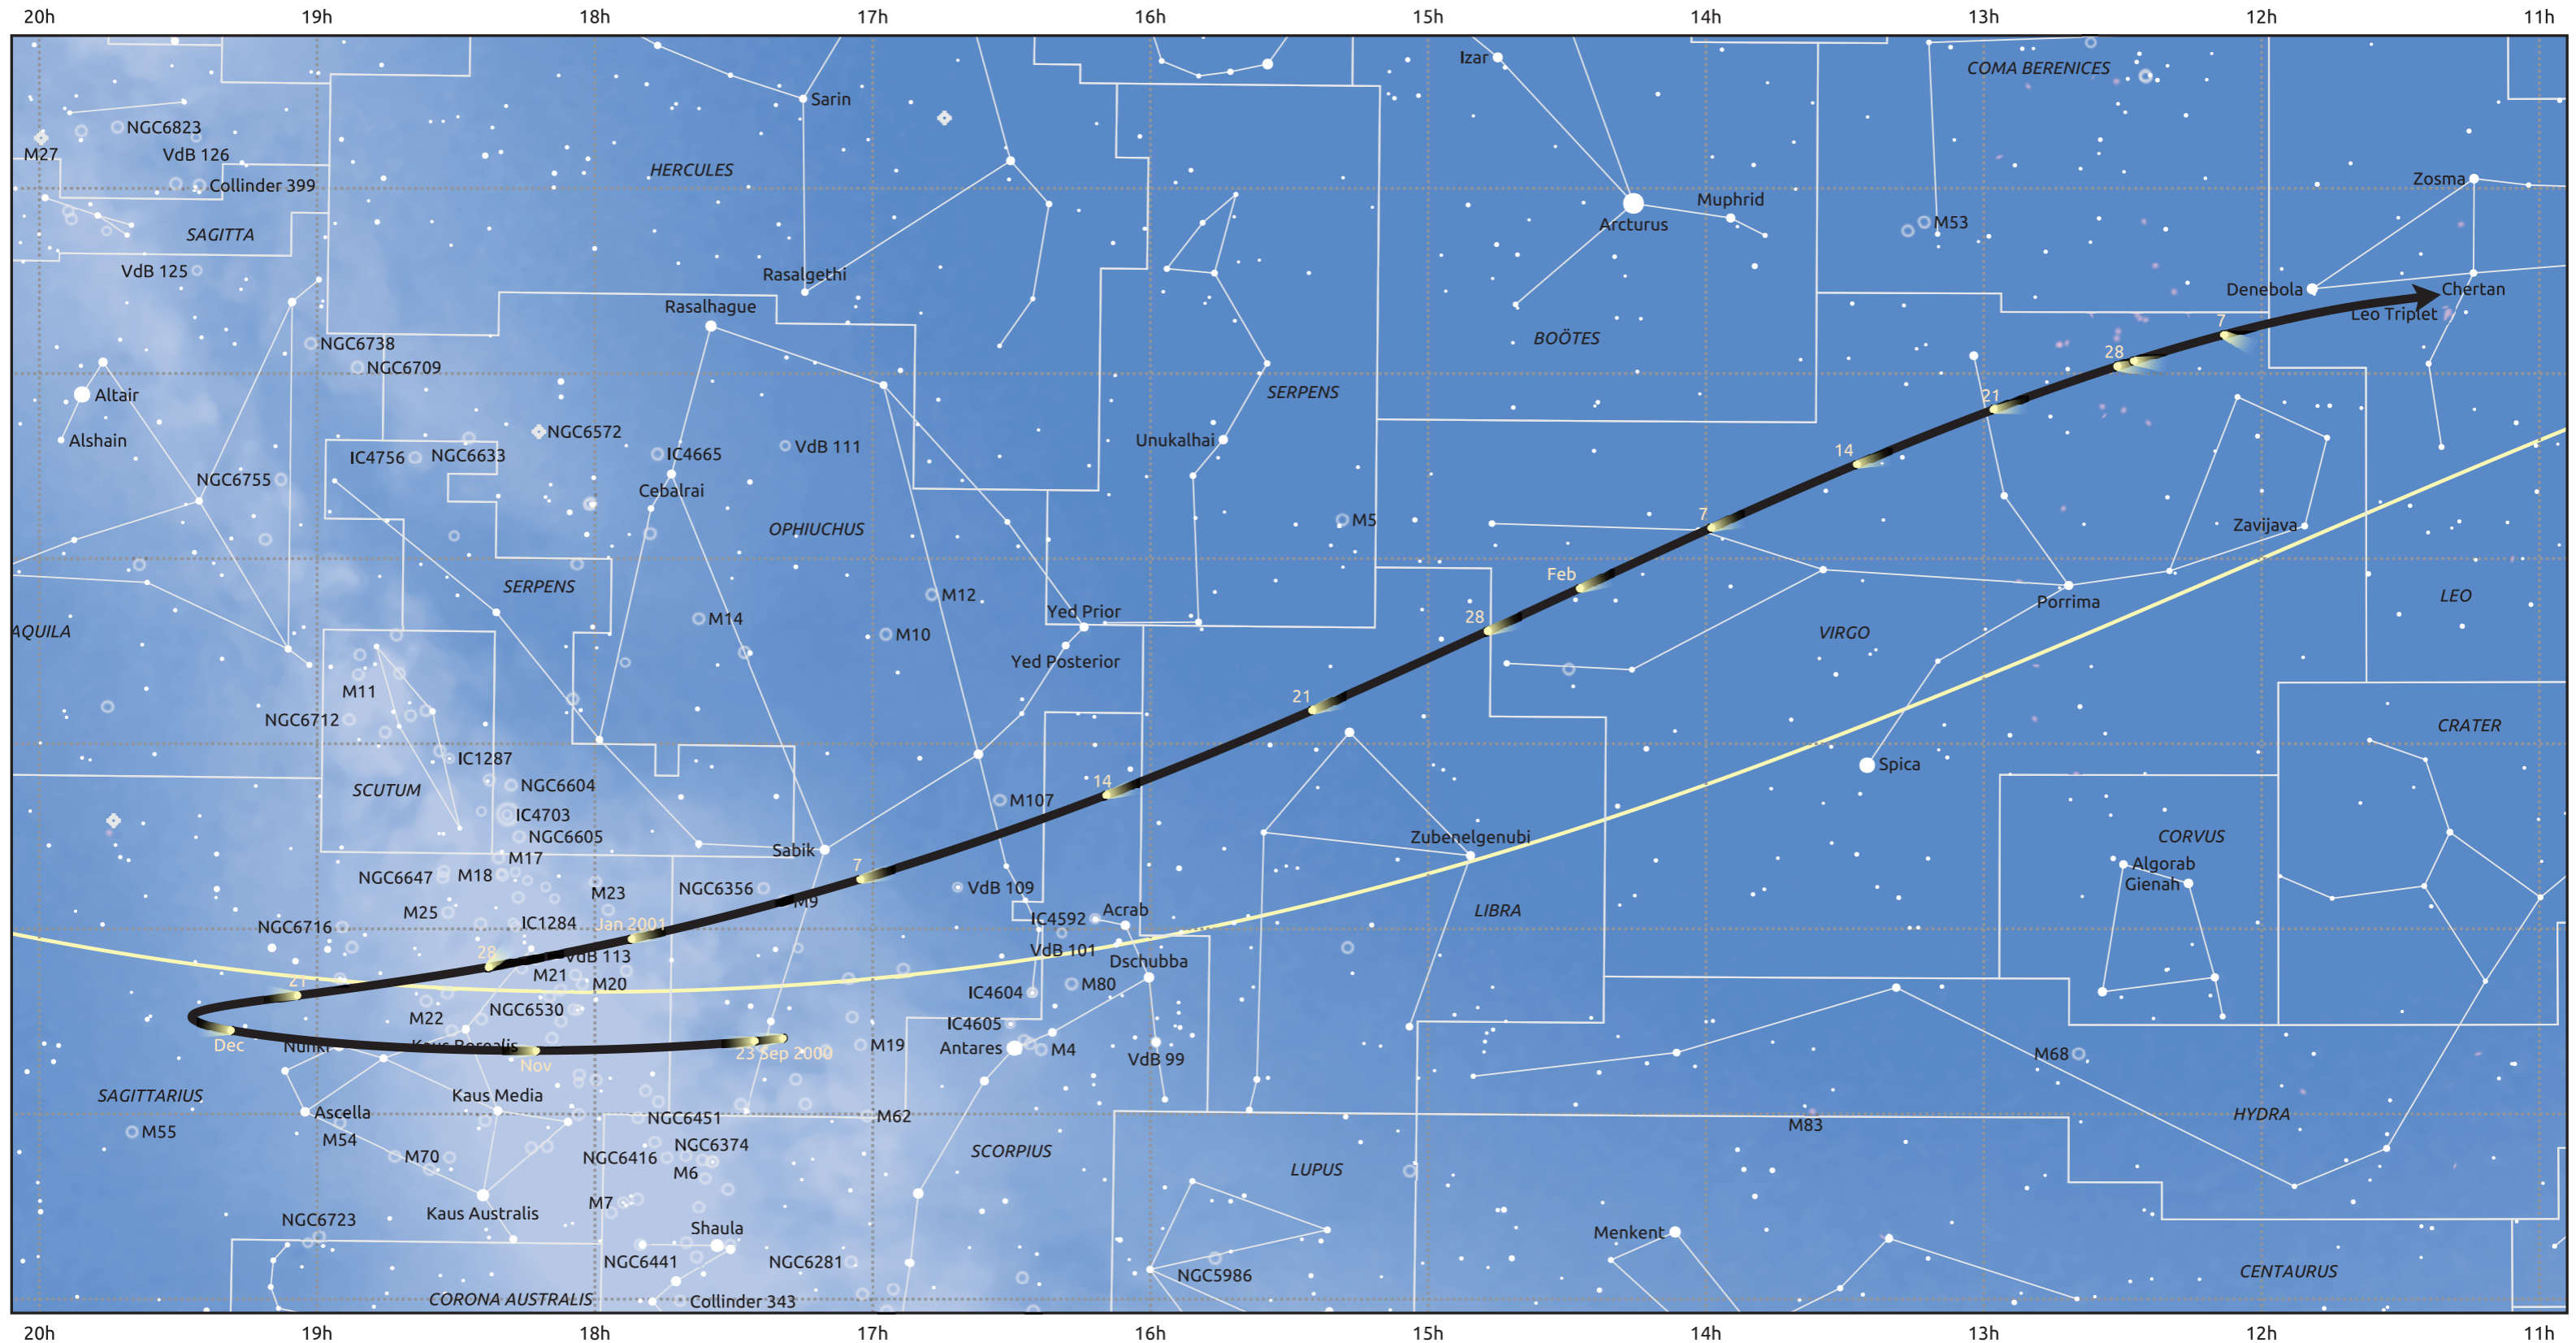

The path of 45P/Honda-Mrkos-Pajdosakova starting on 23 Sep 2000

© Dominic Ford 2011–2025. Date markers placed at midnight UTC. Downloaded from <https://in-the-sky.org>

Magnitude scale: ● 6.0 ● 5.0 ● 4.0 ● 3.0 ● 2.0 ● 1.0 ● 0.0

— Ecliptic Plane

Galaxy Bright nebula Open cluster Globular cluster Planetary nebula

Date	Mag
2000 Oct 11	13.3
2000 Oct 25	12.2
2000 Nov 1	11.6
2000 Nov 5	11.2
2000 Nov 14	10.2
2000 Nov 22	9.1
2000 Nov 30	8.0
2000 Dec 9	7.0
2001 Jan 1	6.5
2001 Jan 18	8.0
2001 Jan 28	9.0
2001 Feb 8	10.1
2001 Feb 19	11.1
2001 Mar 1	12.0
2001 Mar 2	12.1
2001 Mar 14	13.2