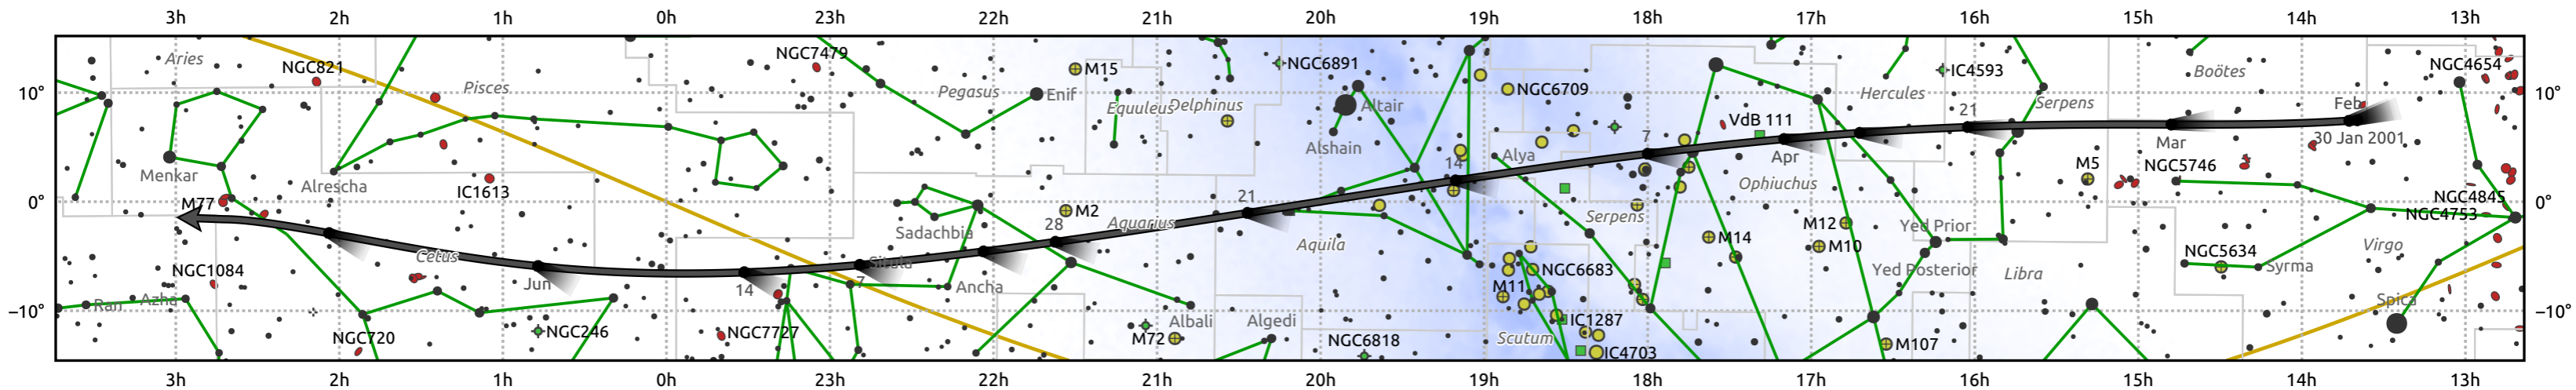

The path of 73P/Schwassmann-Wachmann starting on 30 Jan 2001

© Dominic Ford 2011–2025. Date markers placed at midnight UTC. Downloaded from <https://in-the-sky.org>

Date	Mag
2001 Feb 12	14.6
2001 Feb 24	13.5
2001 Mar 1	13.1
2001 Mar 7	12.5
2001 Mar 17	11.4
2001 Mar 26	10.4
2001 Apr 4	9.4
2001 Apr 15	8.3
2001 May 1	7.8
2001 Jun 10	9.4
2001 Jun 24	10.4
2001 Jul 1	10.9
2001 Jul 8	11.5
2001 Jul 23	12.5