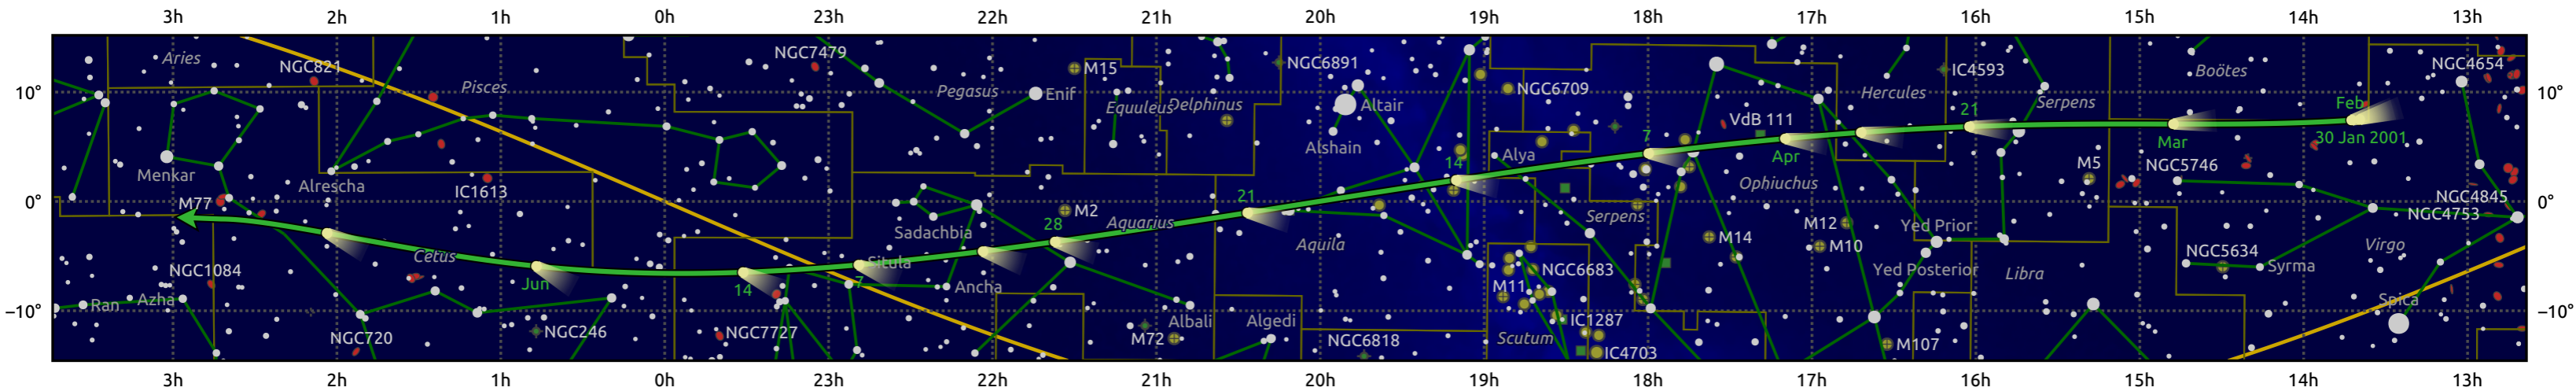

# The path of 73P/Schwassmann-Wachmann starting on 30 Jan 2001

© Dominic Ford 2011–2025. Date markers placed at midnight UTC. Downloaded from <https://in-the-sky.org>

Magnitude scale: • 6.0 • 5.0 • 4.0 • 3.0 • 2.0 • 1.0 • 0.0

— Ecliptic Plane

Galaxy    Bright nebula    Open cluster    Globular cluster    Planetary nebula

Date	Mag
2001 Feb 12	14.6
2001 Feb 24	13.5
2001 Mar 1	13.1
2001 Mar 7	12.5
2001 Mar 17	11.4
2001 Mar 26	10.4
2001 Apr 4	9.4
2001 Apr 15	8.3
2001 May 1	7.8
2001 Jun 10	9.4
2001 Jun 24	10.4
2001 Jul 1	10.9
2001 Jul 8	11.5
2001 Jul 23	12.5