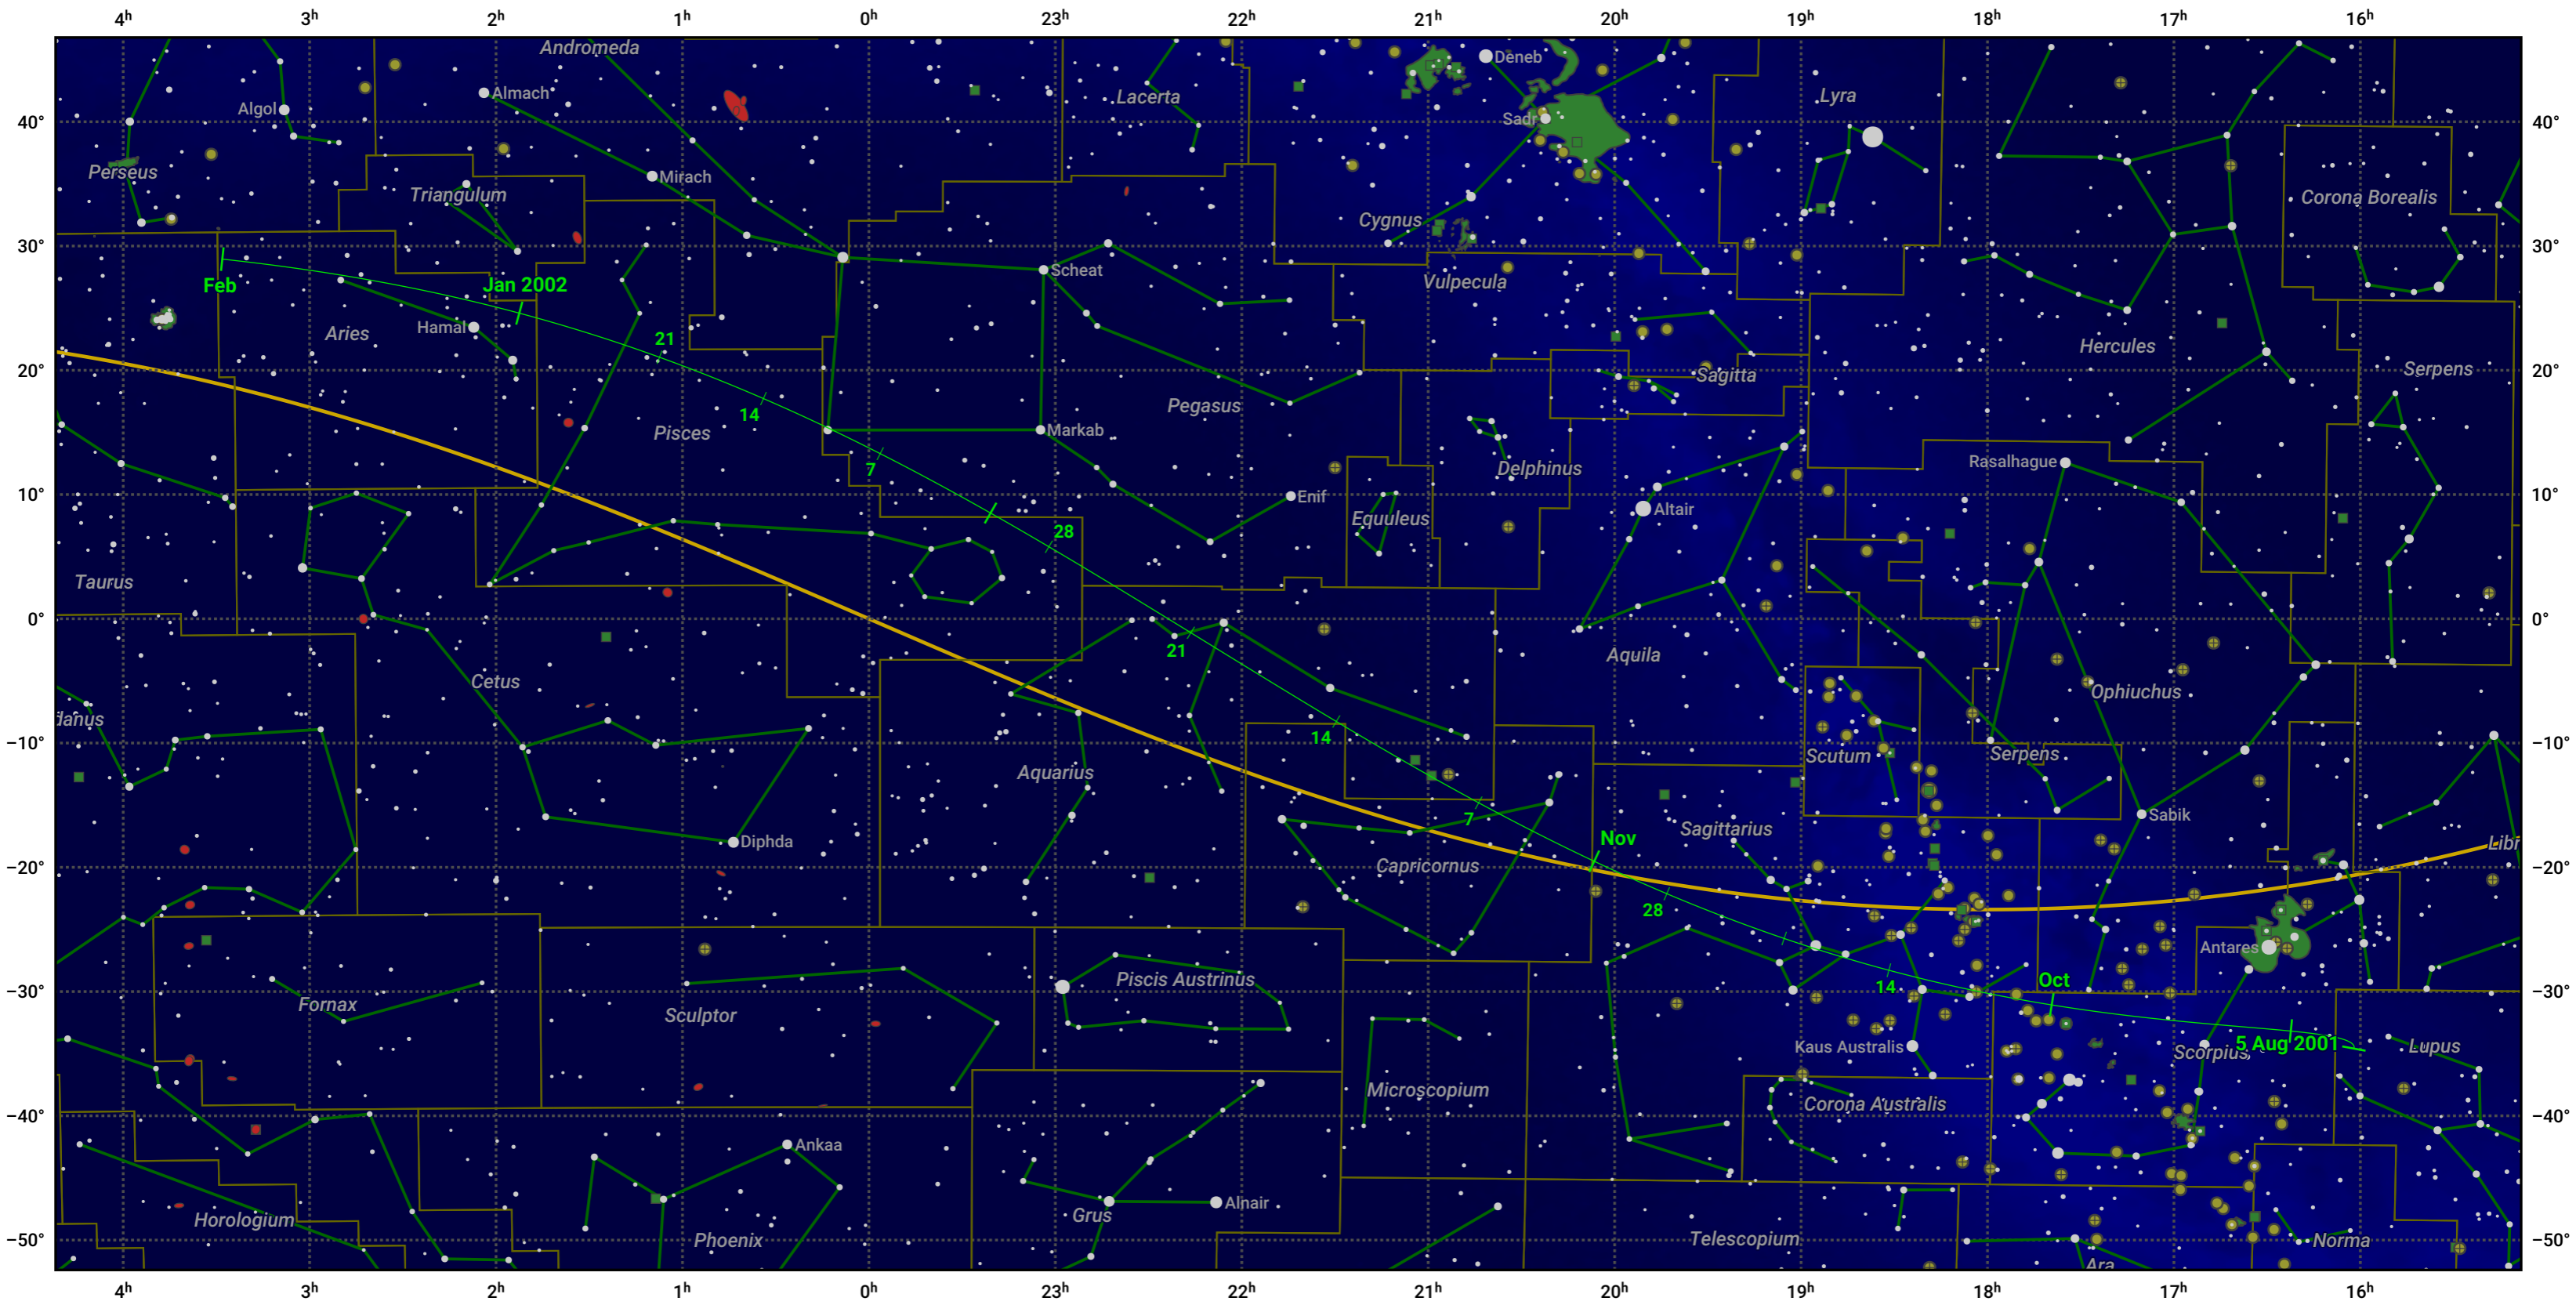

The path of 15P/Finlay starting on 5 Aug 2001

© Dominic Ford 2011–2024. Date markers placed at midnight UTC. Downloaded from <https://in-the-sky.org>

Magnitude scale: ● 6.0 ● 5.0 ● 4.0 ● 3.0 ● 2.0 ● 1.0 ● 0.0

— Ecliptic Plane

- Galaxy
- Bright nebula
- Open cluster
- ⊕ Globular cluster

Date	Mag
2001 Aug 28	8.7
2001 Sep 1	8.5
2001 Sep 18	7.6
2001 Oct 11	6.6
2001 Nov 1	6.1
2001 Dec 10	7.7
2001 Dec 23	8.7
2002 Jan 1	9.4
2002 Jan 5	9.7
2002 Jan 19	10.8