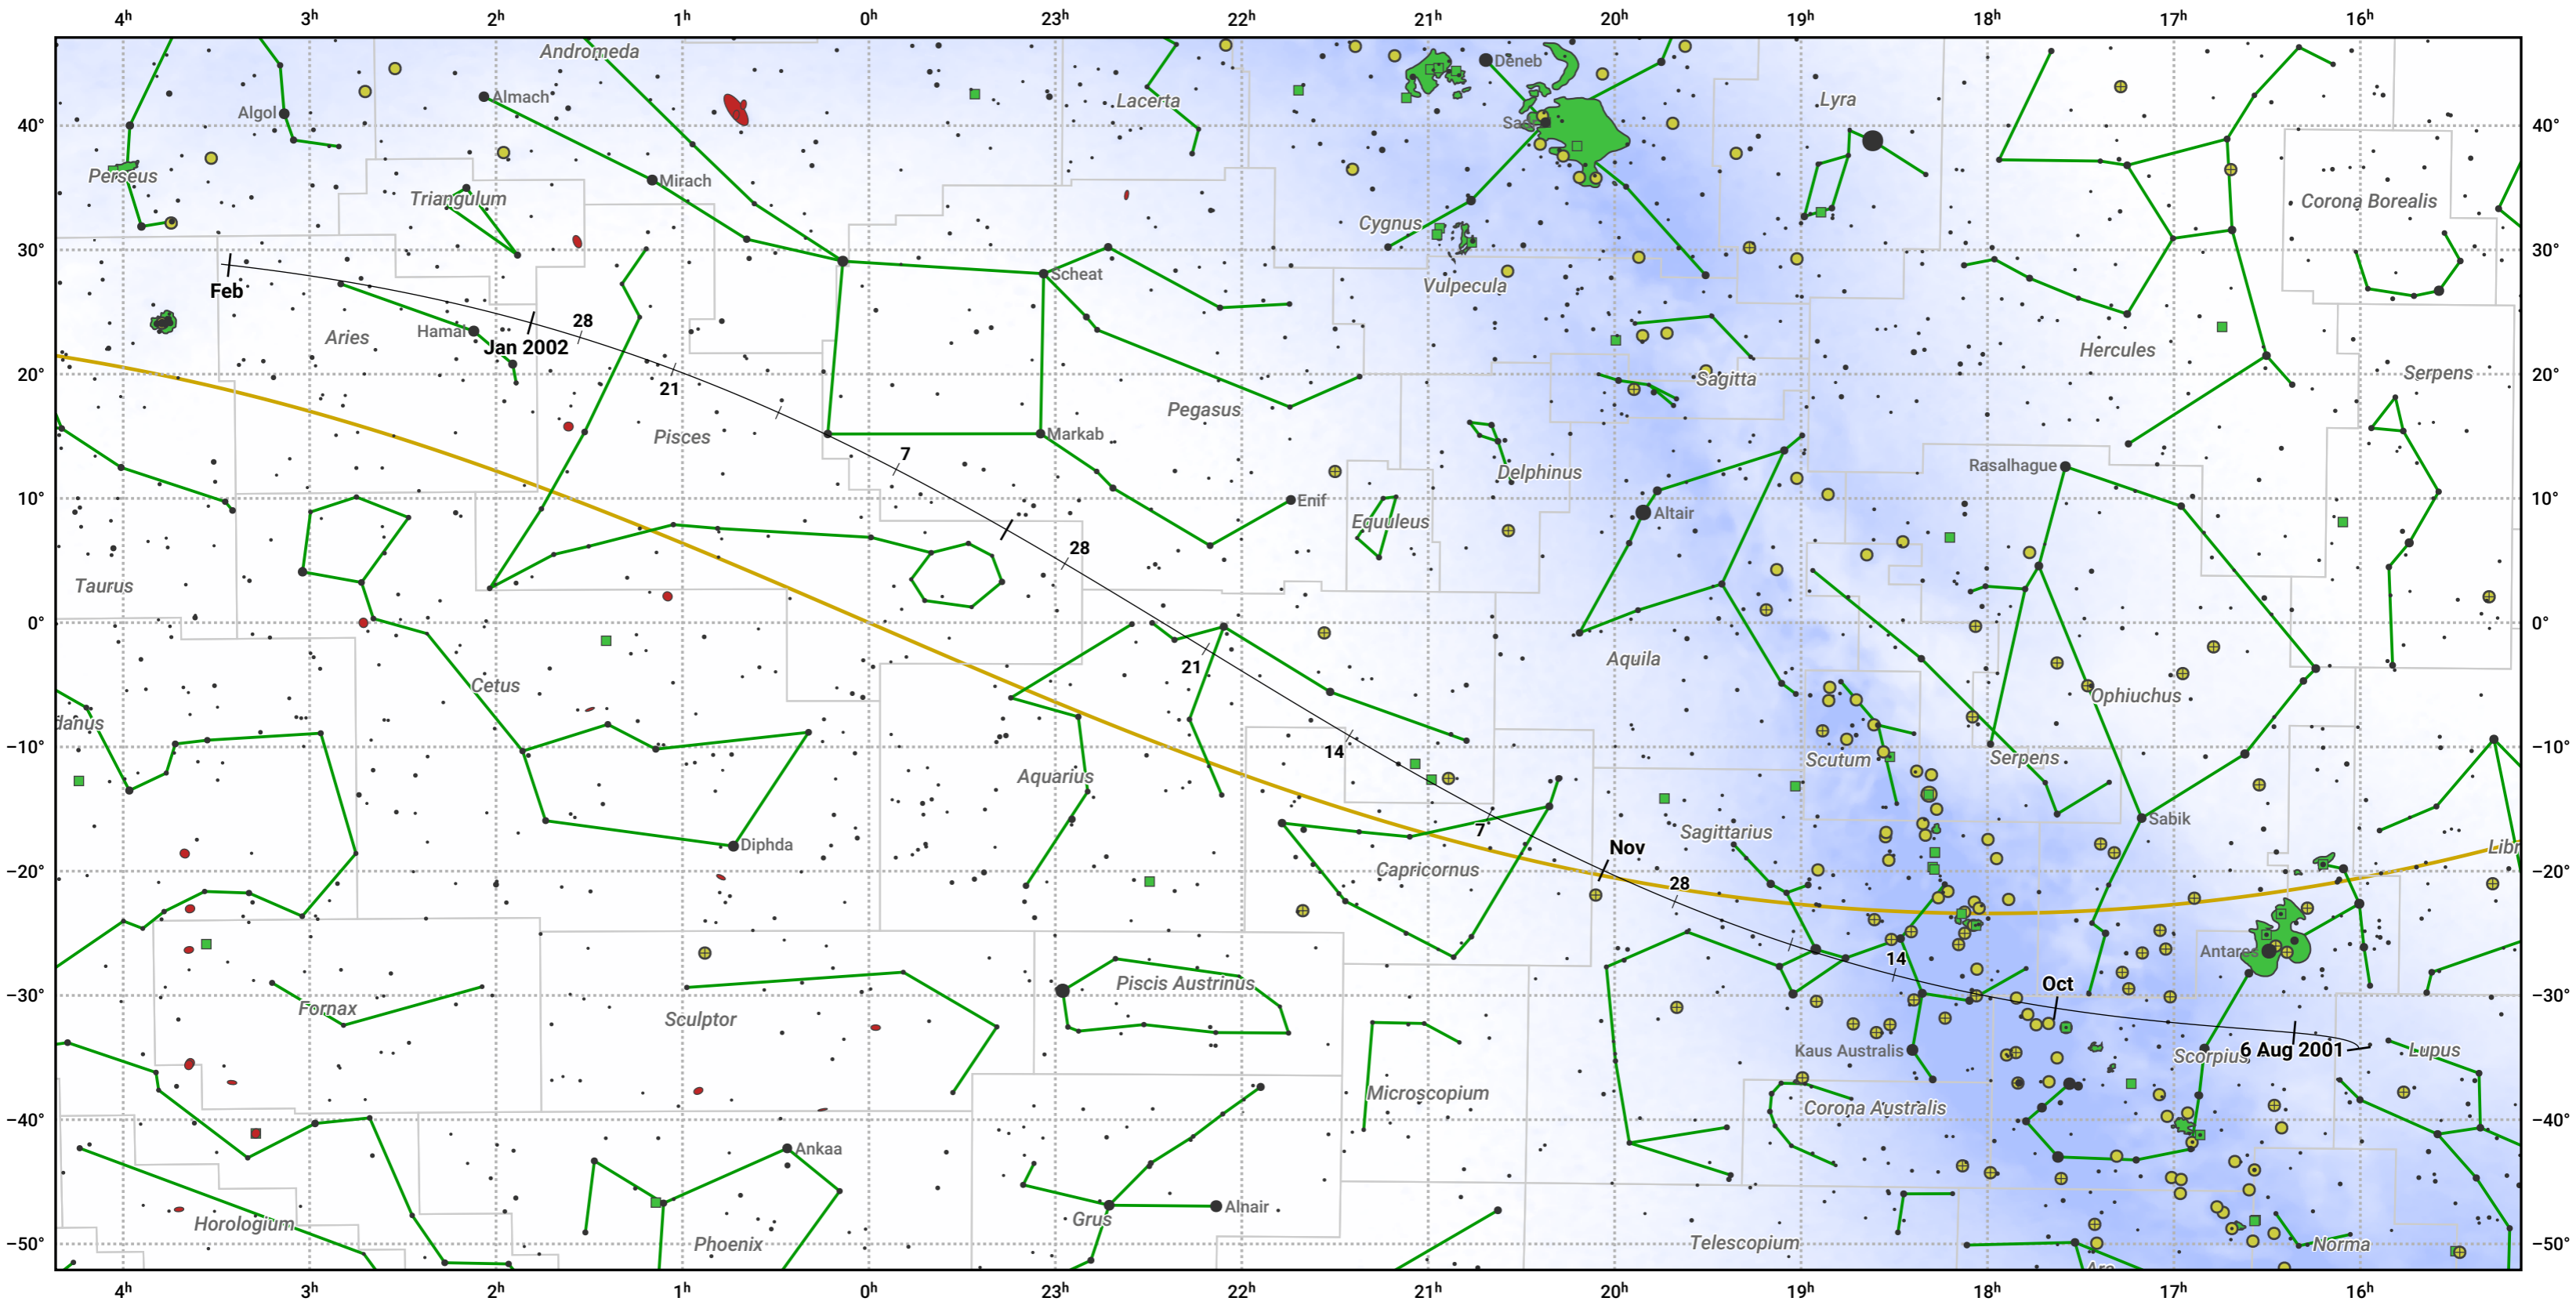

The path of 15P/Finlay starting on 6 Aug 2001

© Dominic Ford 2011–2024. Date markers placed at midnight UTC. Downloaded from <https://in-the-sky.org>

Magnitude scale: ● 6.0 ● 5.0 ● 4.0 ● 3.0 ● 2.0 ● 1.0 ● 0.0

— Ecliptic Plane

● Galaxy ■ Bright nebula ● Open cluster ⊕ Globular cluster

Date	Mag
2001 Aug 29	8.7
2001 Sep 1	8.5
2001 Sep 19	7.7
2001 Oct 12	6.6
2001 Nov 1	6.2
2001 Dec 10	7.7
2001 Dec 23	8.7
2002 Jan 1	9.4
2002 Jan 5	9.7
2002 Jan 19	10.8