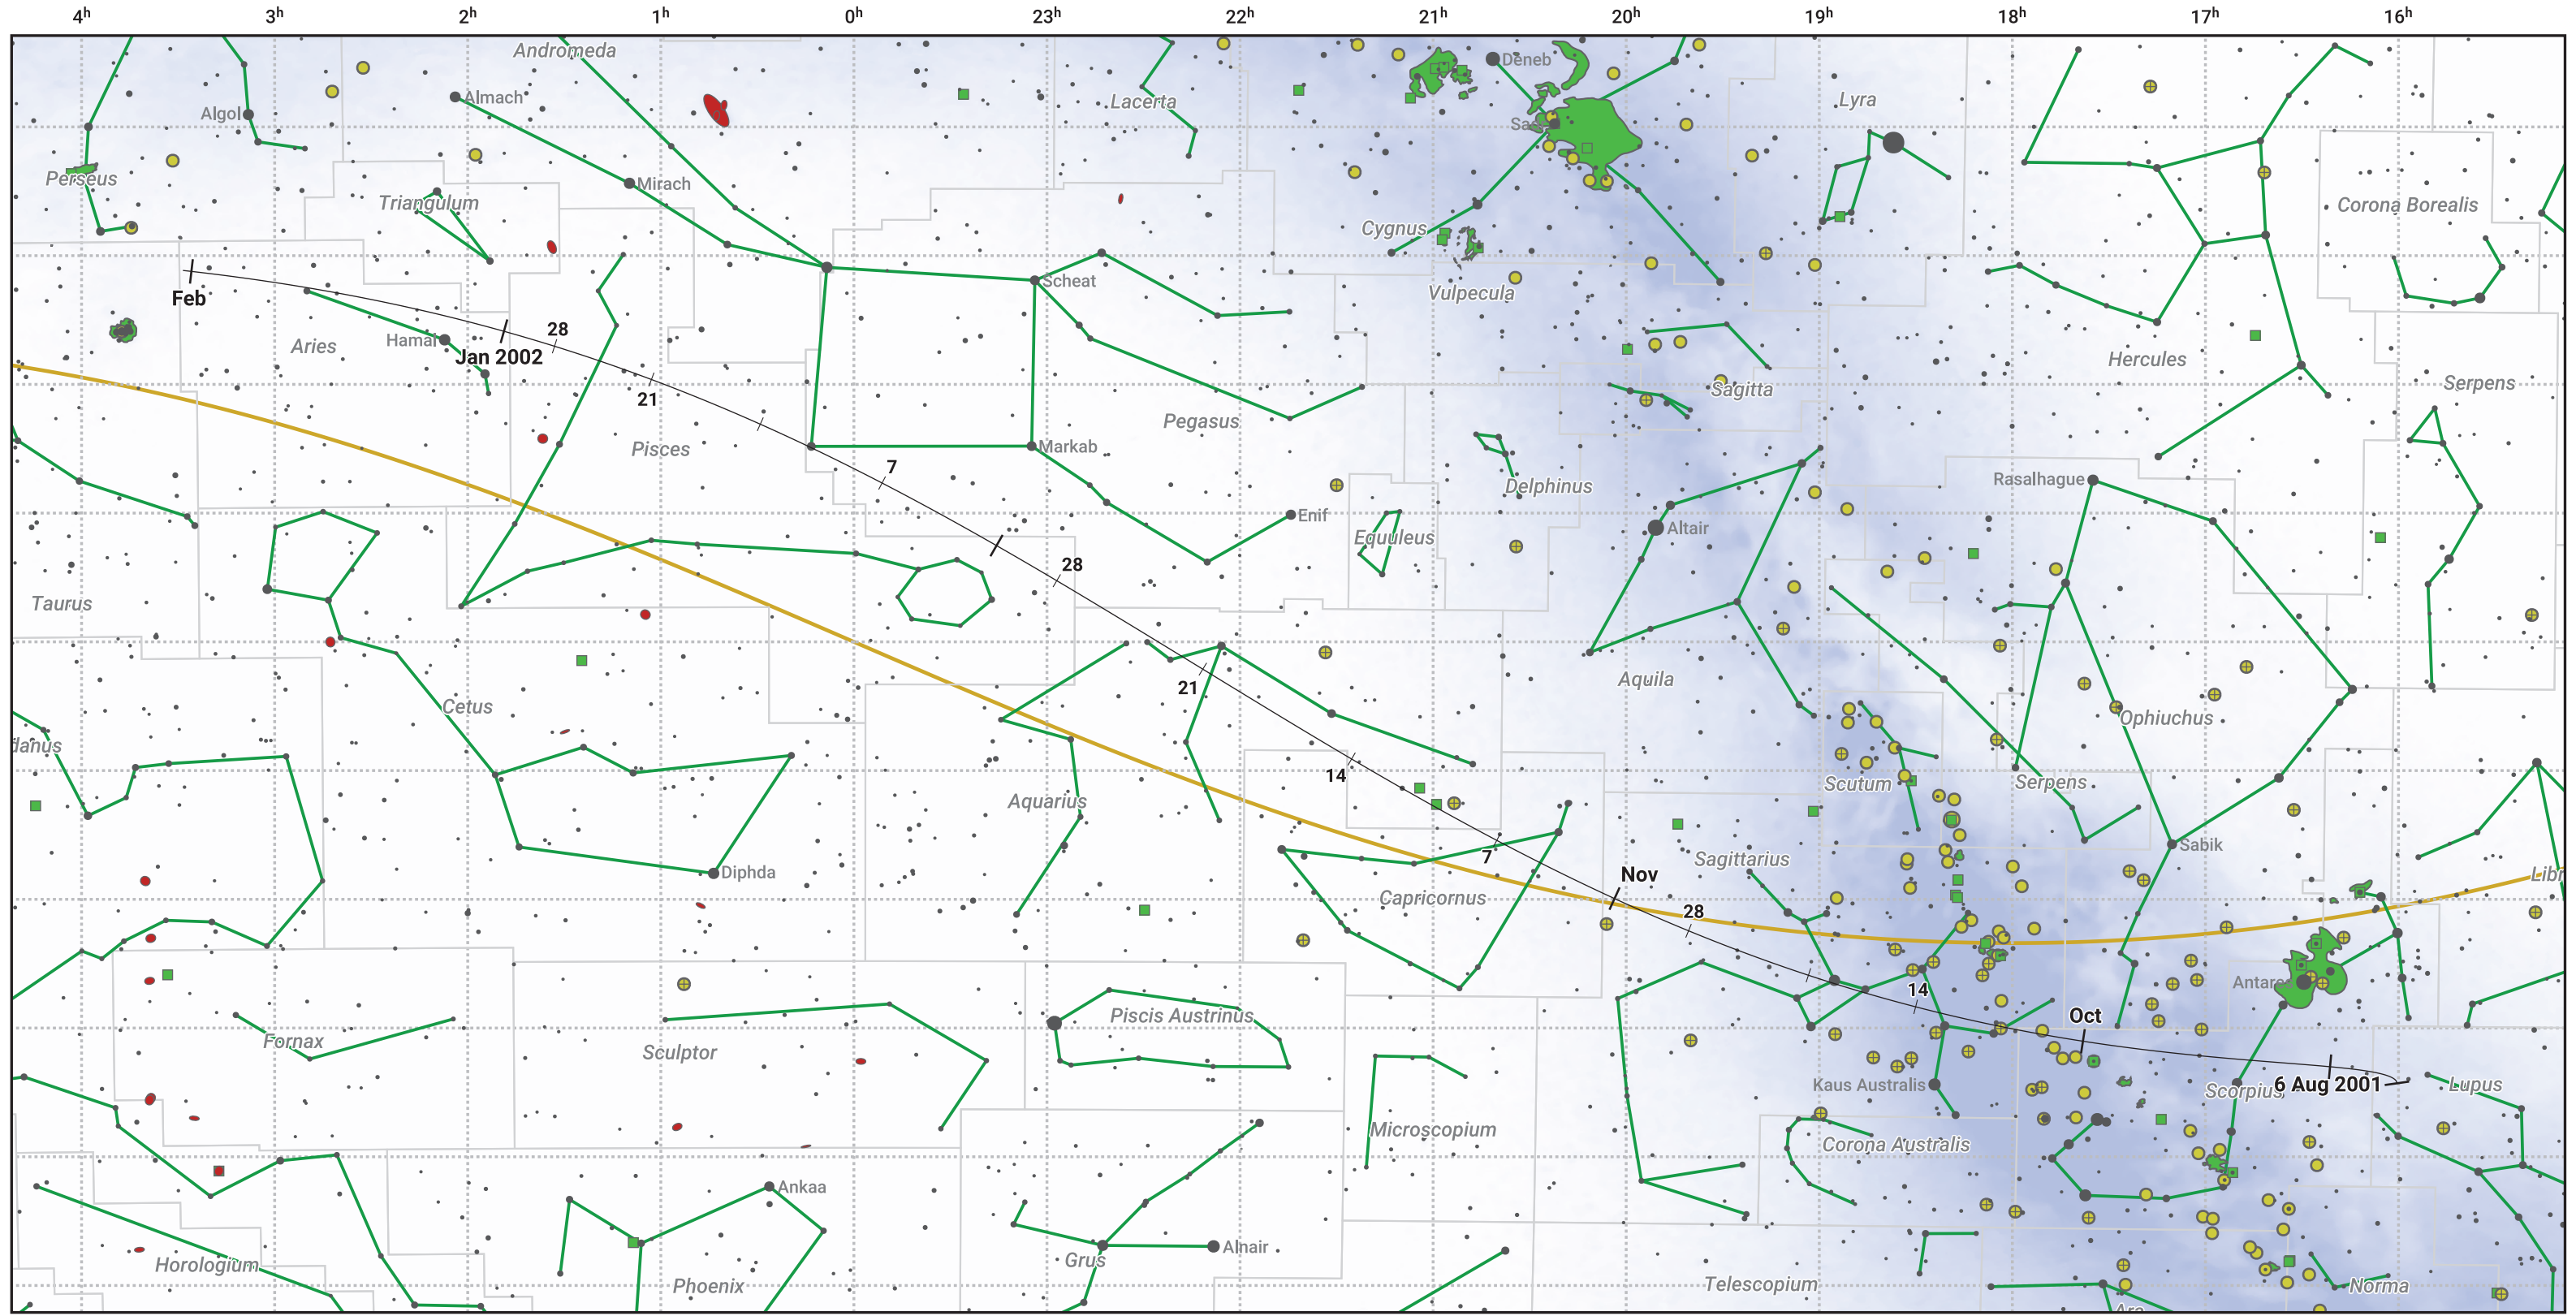

The path of 15P/Finlay starting on 6 Aug 2001

© Dominic Ford 2011–2024. Date markers placed at midnight UTC. Downloaded from <https://in-the-sky.org>

Magnitude scale: ● 6.0 ● 5.0 ● 4.0 ● 3.0 ● 2.0 ● 1.0 ● 0.0

— Ecliptic Plane

Galaxy Bright nebula Open cluster Globular cluster

Date	Mag
2001 Aug 29	8.7
2001 Sep 1	8.5
2001 Sep 19	7.7
2001 Oct 12	6.6
2001 Nov 1	6.2
2001 Dec 10	7.7
2001 Dec 23	8.7
2002 Jan 1	9.4
2002 Jan 5	9.7
2002 Jan 19	10.8