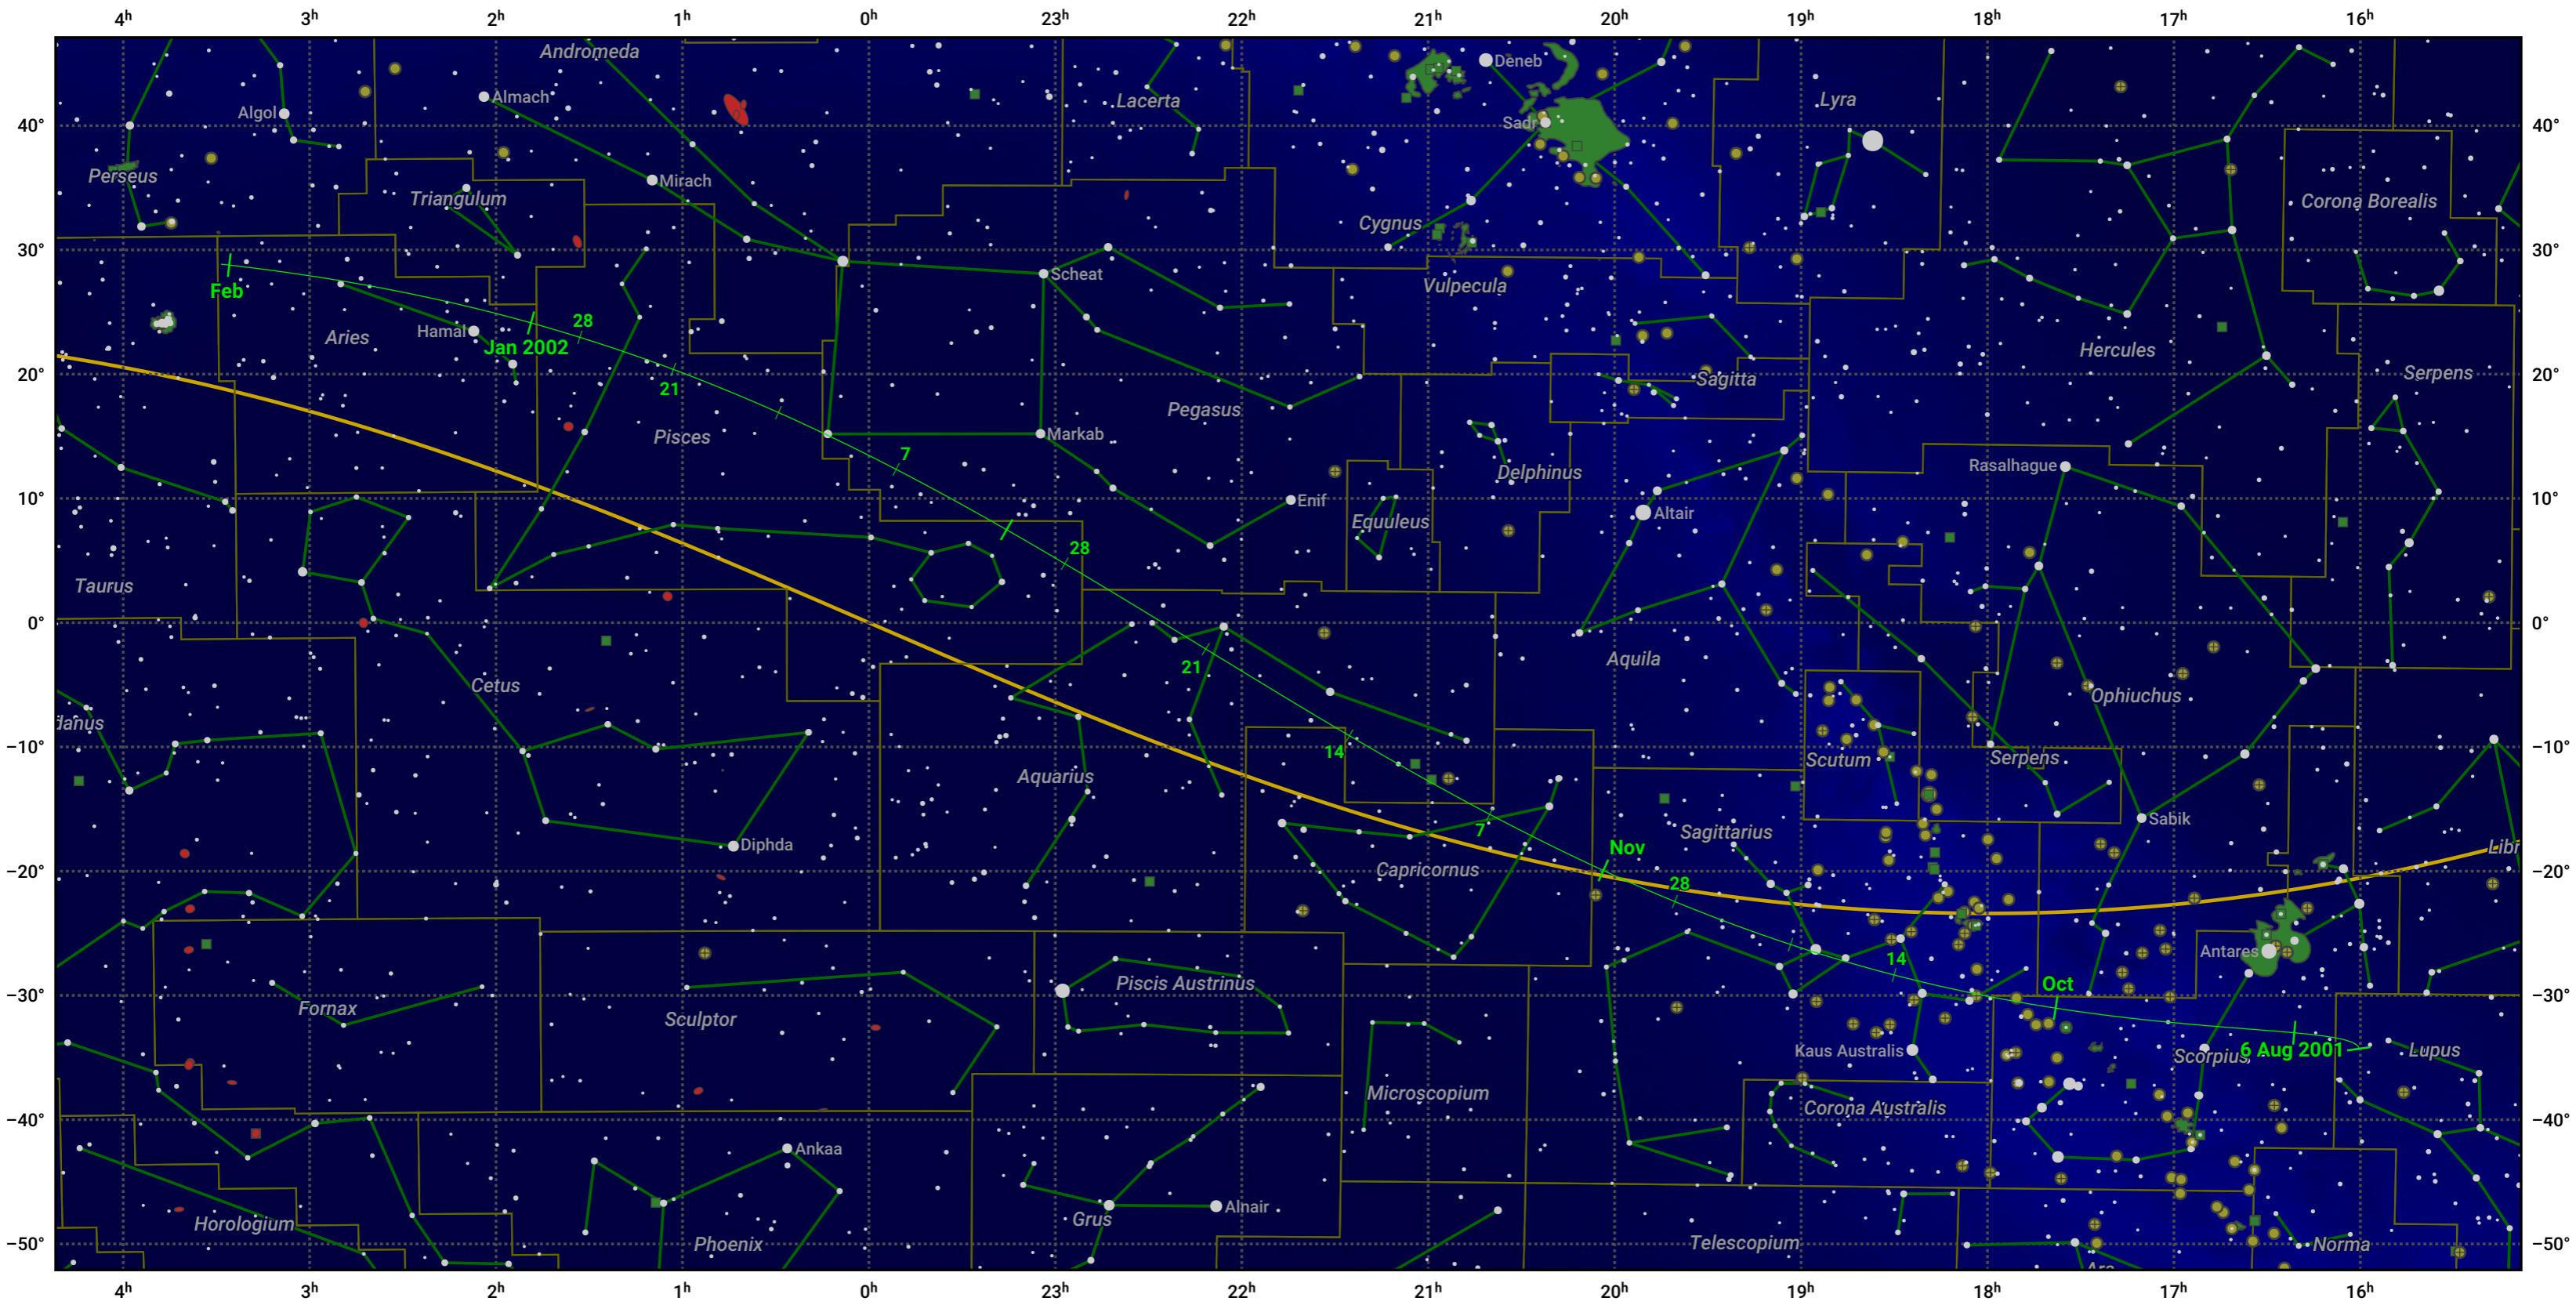

The path of 15P/Finlay starting on 6 Aug 2001

© Dominic Ford 2011–2024. Date markers placed at midnight UTC. Downloaded from <https://in-the-sky.org>

Magnitude scale: ● 6.0 ● 5.0 ● 4.0 ● 3.0 ● 2.0 ● 1.0 ● 0.0

— Ecliptic Plane

● Galaxy ● Bright nebula ● Open cluster ● Globular cluster

Date	Mag
2001 Aug 29	8.7
2001 Sep 1	8.5
2001 Sep 19	7.7
2001 Oct 12	6.6
2001 Nov 1	6.2
2001 Dec 10	7.7
2001 Dec 23	8.7
2002 Jan 1	9.4
2002 Jan 5	9.7
2002 Jan 19	10.8