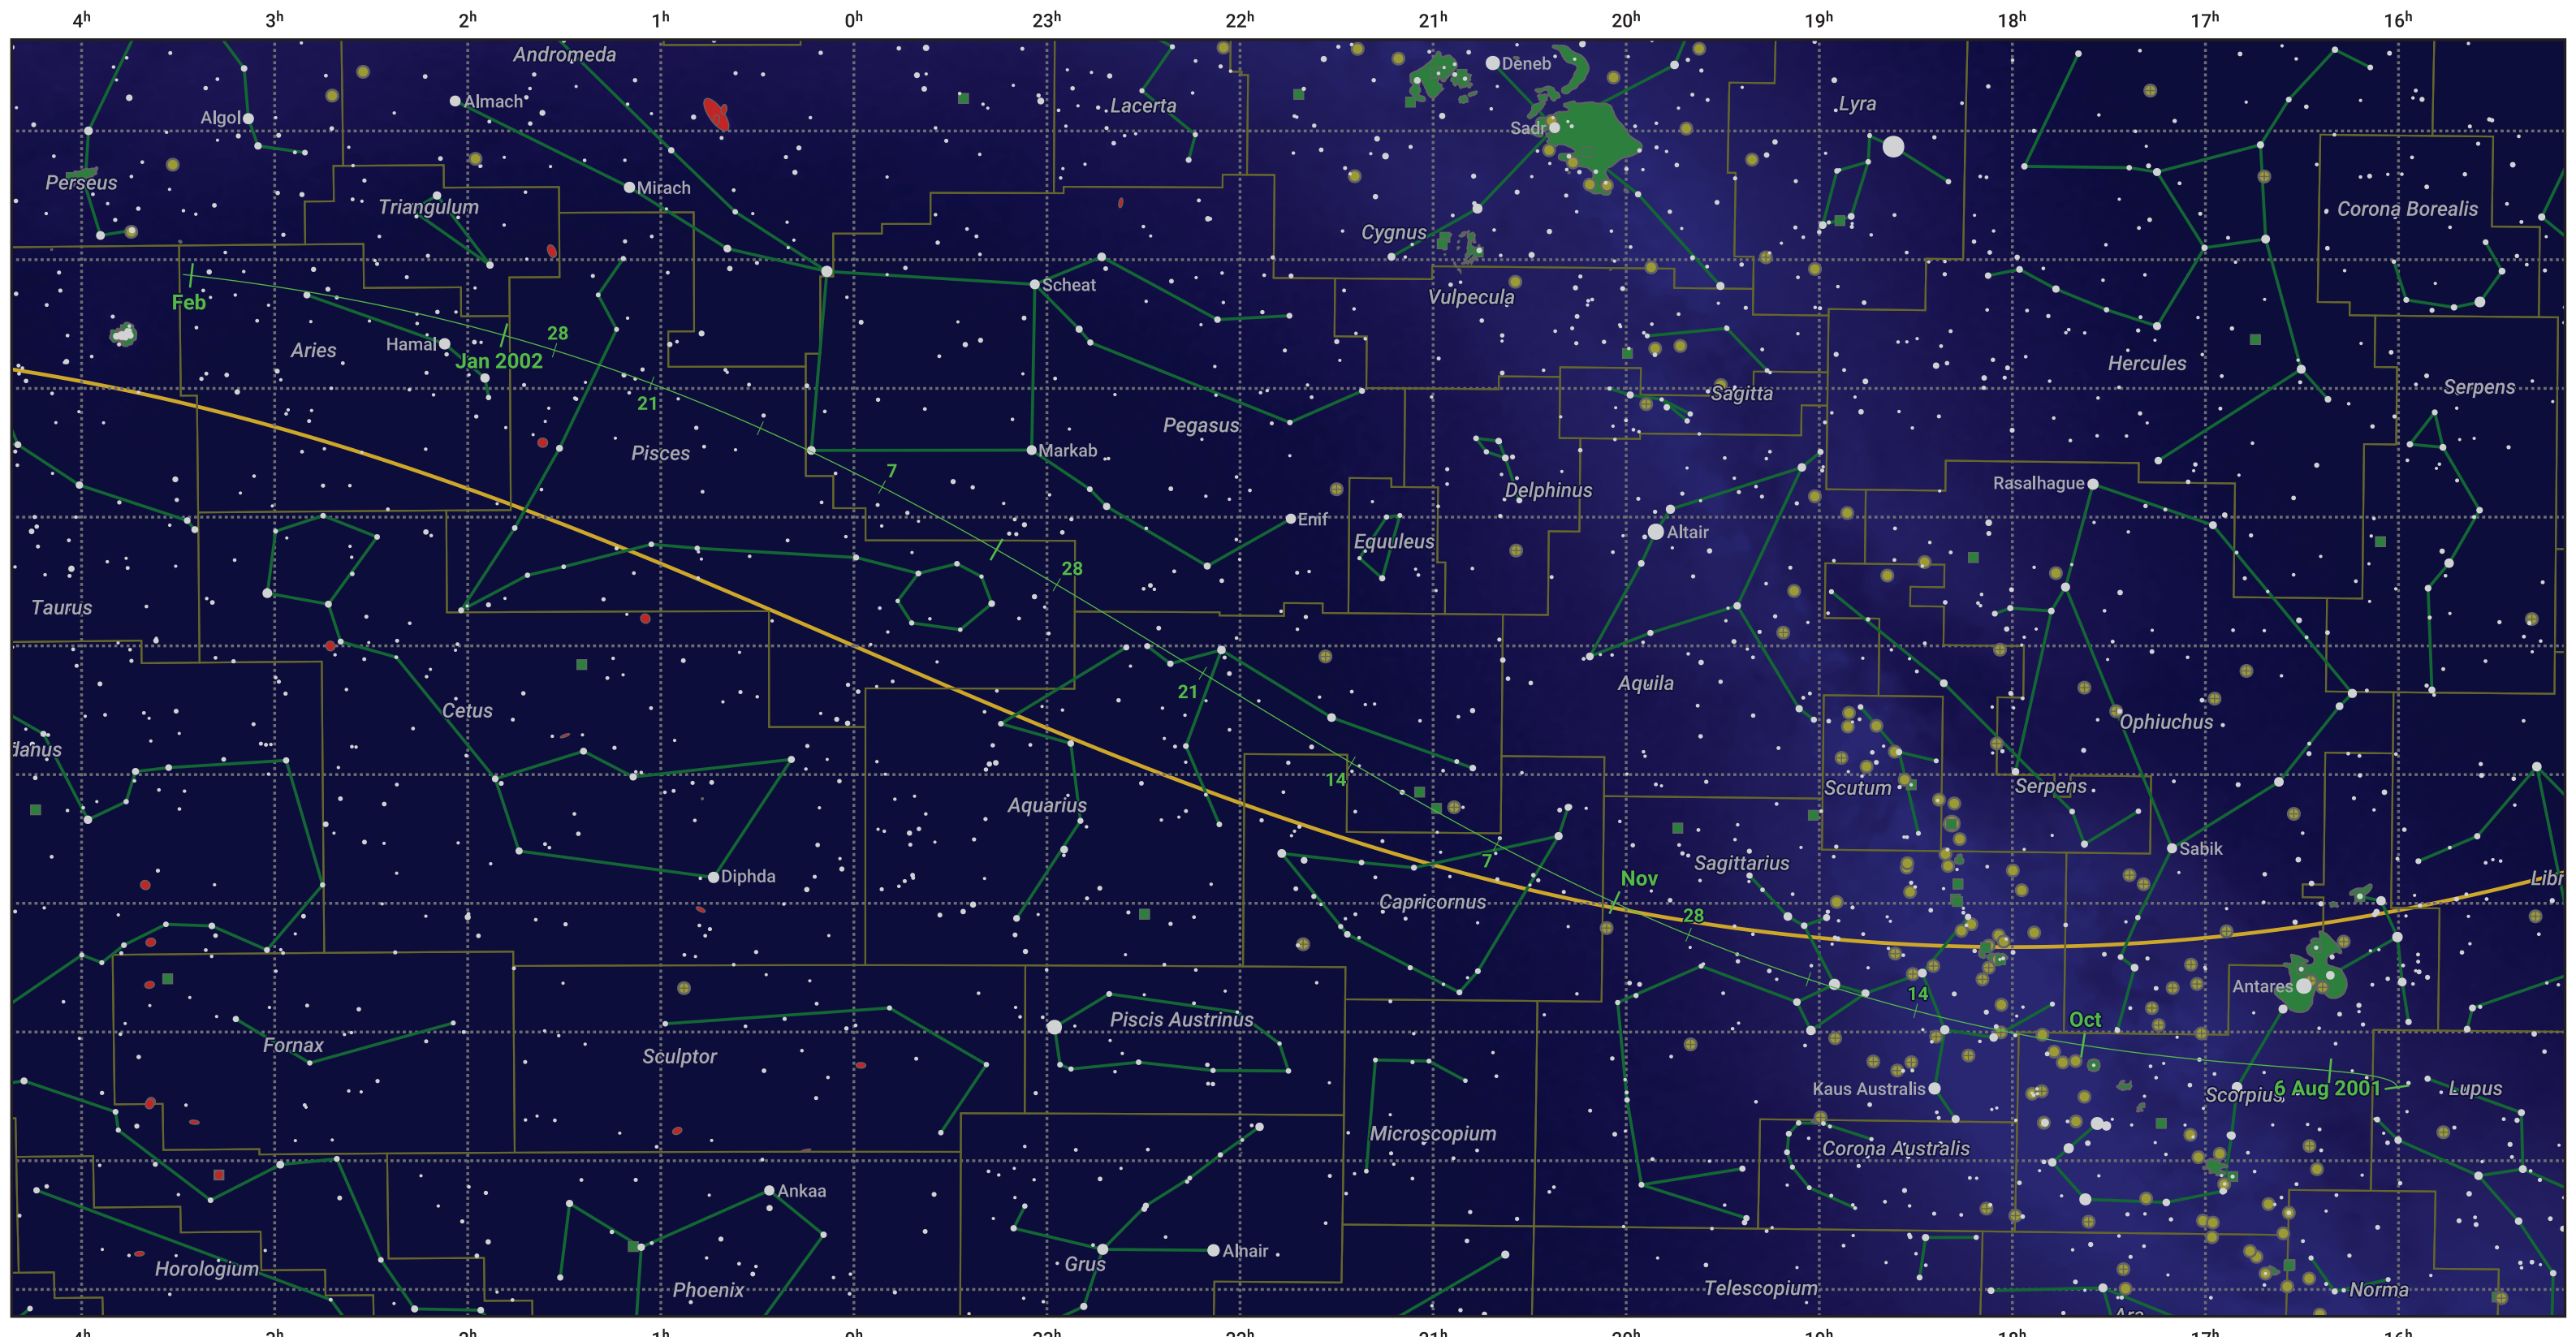

The path of 15P/Finlay starting on 6 Aug 2001

© Dominic Ford 2011–2024. Date markers placed at midnight UTC. Downloaded from <https://in-the-sky.org>

Magnitude scale: • 6.0 • 5.0 • 4.0 • 3.0 • 2.0 • 1.0 • 0.0

— Ecliptic Plane

Galaxy Bright nebula Open cluster Globular cluster

Date	Mag
2001 Aug 29	8.7
2001 Sep 1	8.5
2001 Sep 19	7.7
2001 Oct 12	6.6
2001 Nov 1	6.2
2001 Dec 10	7.7
2001 Dec 23	8.7
2002 Jan 1	9.4
2002 Jan 5	9.7
2002 Jan 19	10.8